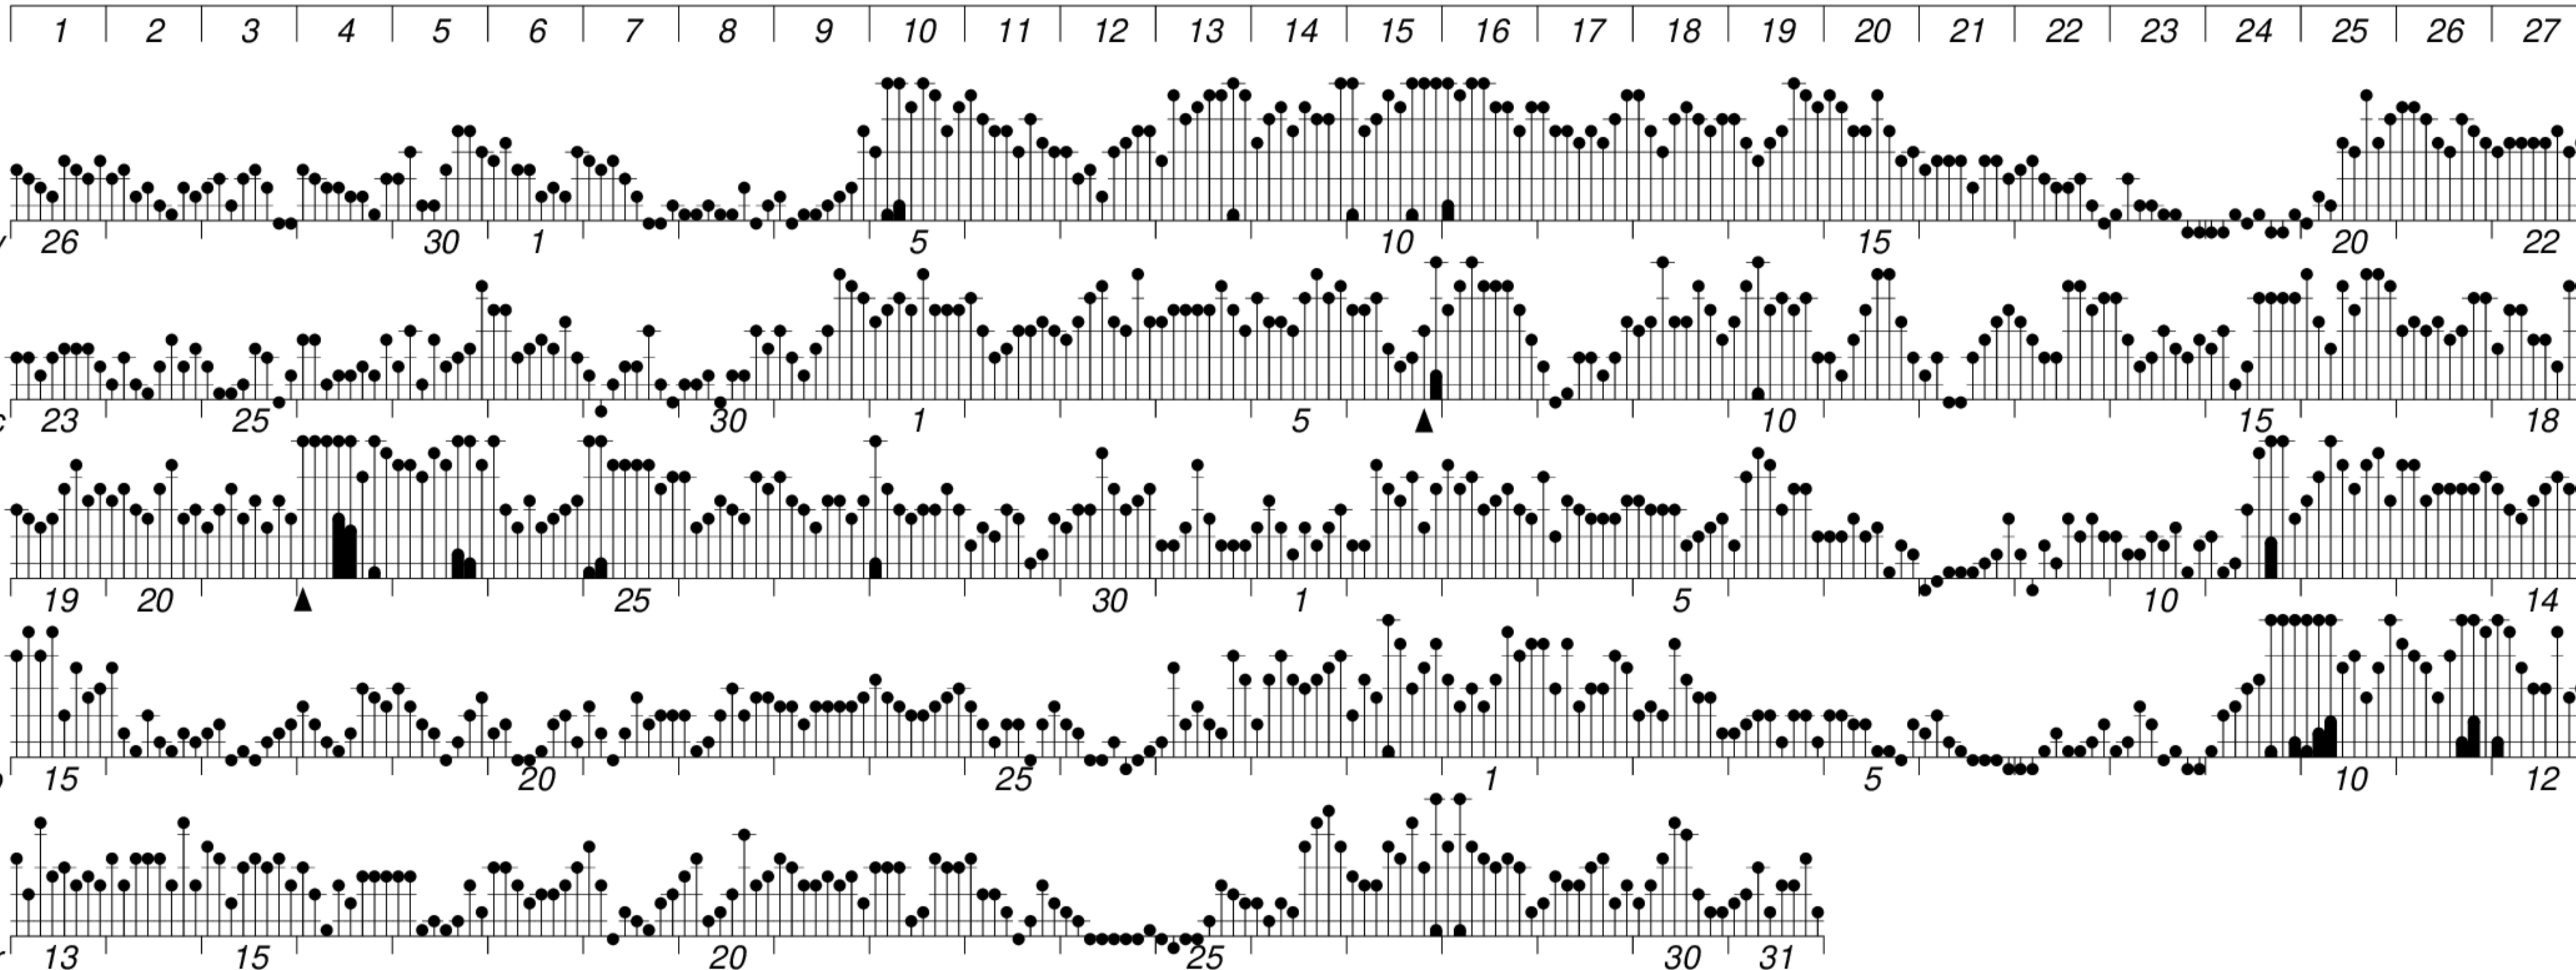

DAYS IN SOLAR ROTATION INTERVAL

GFZ German Research Centre for Geosciences
**PLANETARY MAGNETIC
 THREE-HOUR-RANGE INDICES**
Kp till 2004 Mar 31

▲ = sudden commencement