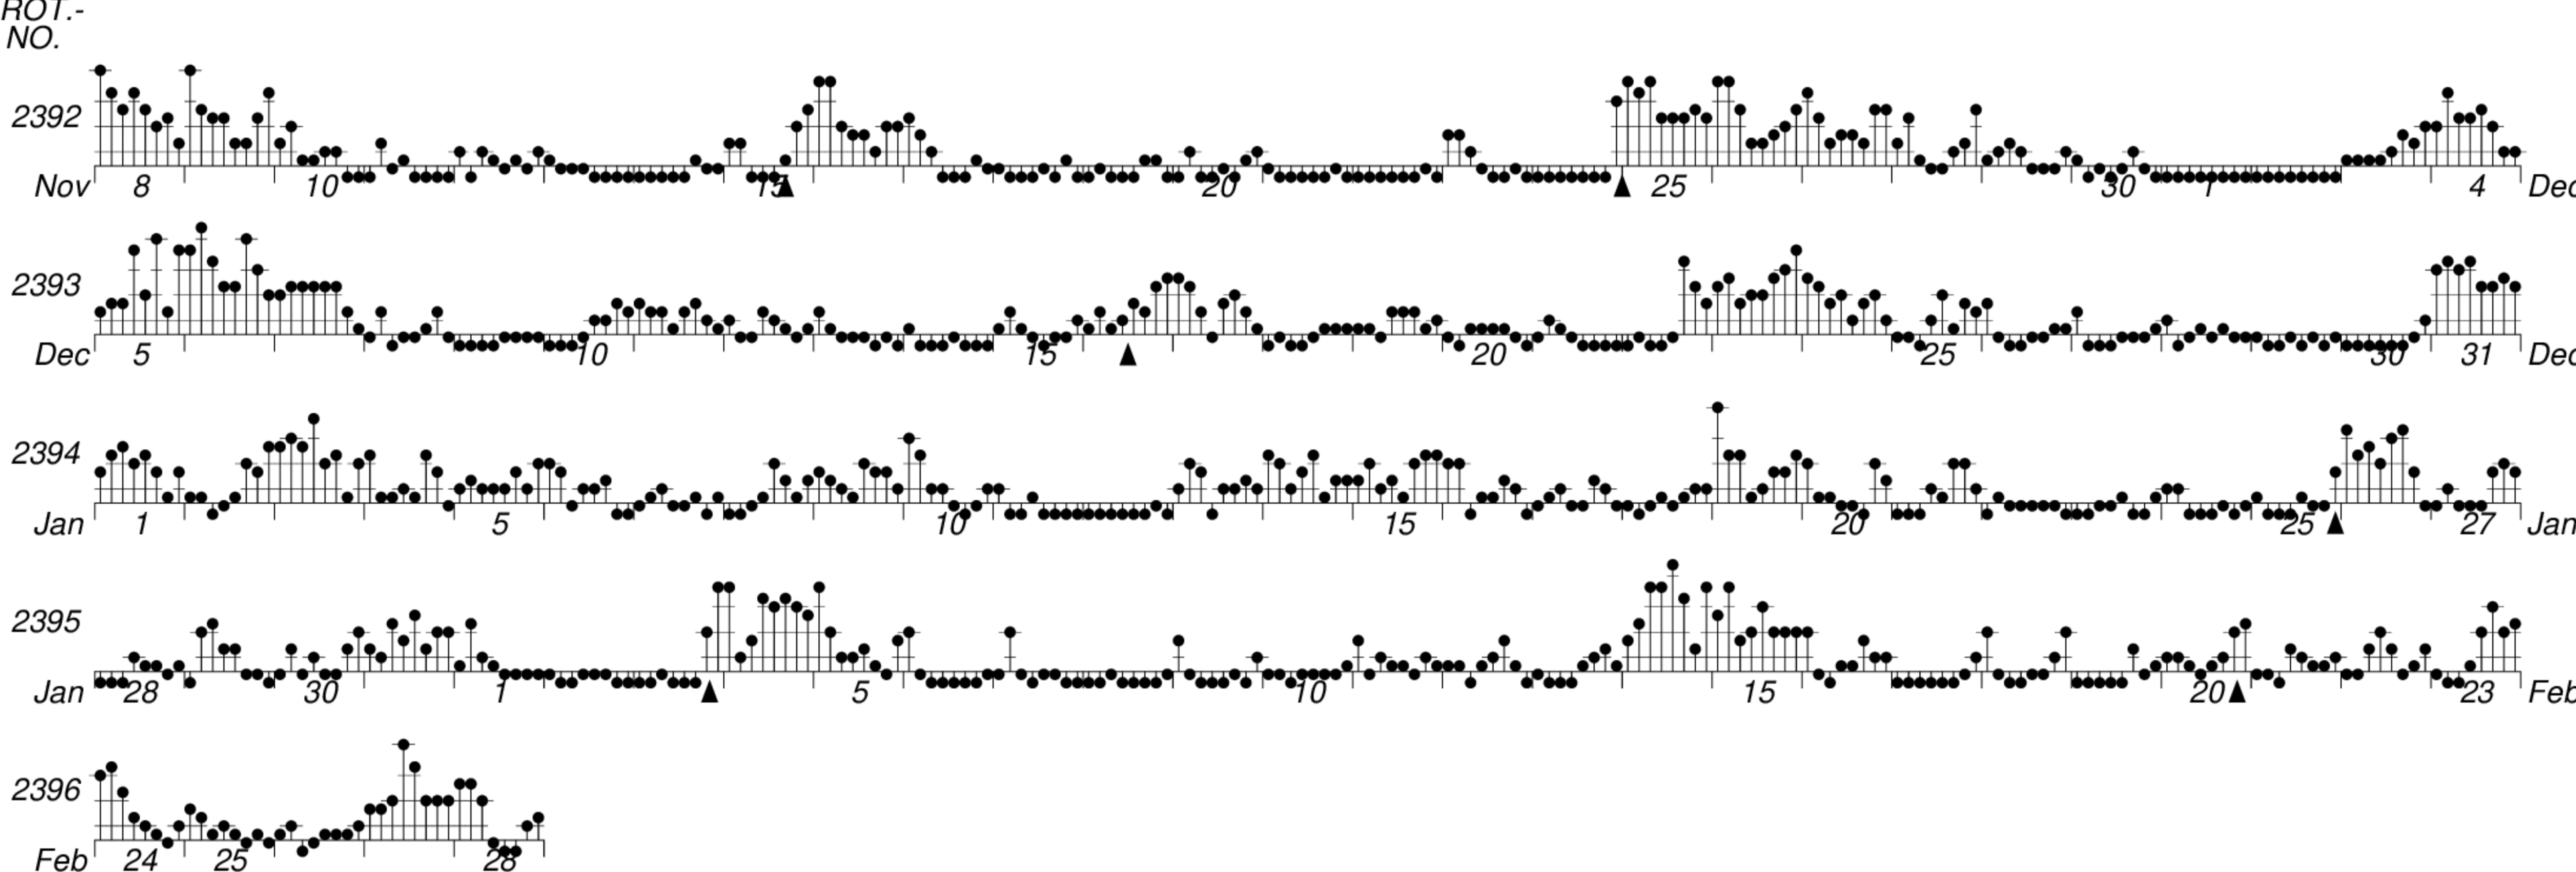

DAYS IN SOLAR ROTATION INTERVAL

1 2 3 4 5 6 7 8 9 10 11 12 13 14 15 16 17 18 19 20 21 22 23 24 25 26 27

KEY

▲ = sudden commencement

GFZ German Research Centre for Geosciences
**PLANETARY MAGNETIC
 THREE-HOUR-RANGE INDICES**
Kp till 2009 Feb 28