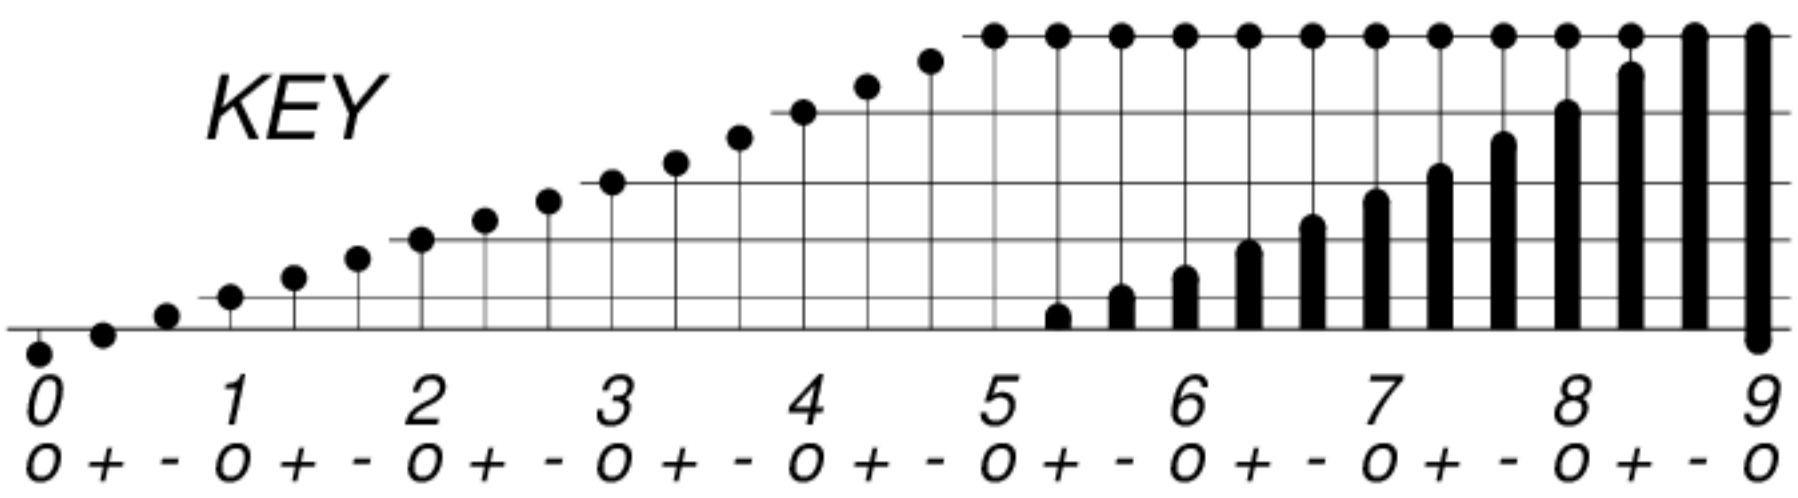

DAYS IN SOLAR ROTATION INTERVAL

1 2 3 4 5 6 7 8 9 10 11 12 13 14 15 16 17 18 19 20 21 22 23 24 25 26 27

ROT.-NO.

KEY

▲ = sudden commencement

GFZ German Research Centre for Geosciences
**PLANETARY MAGNETIC
THREE-HOUR-RANGE INDICES**

Kp till 2010 Apr 30