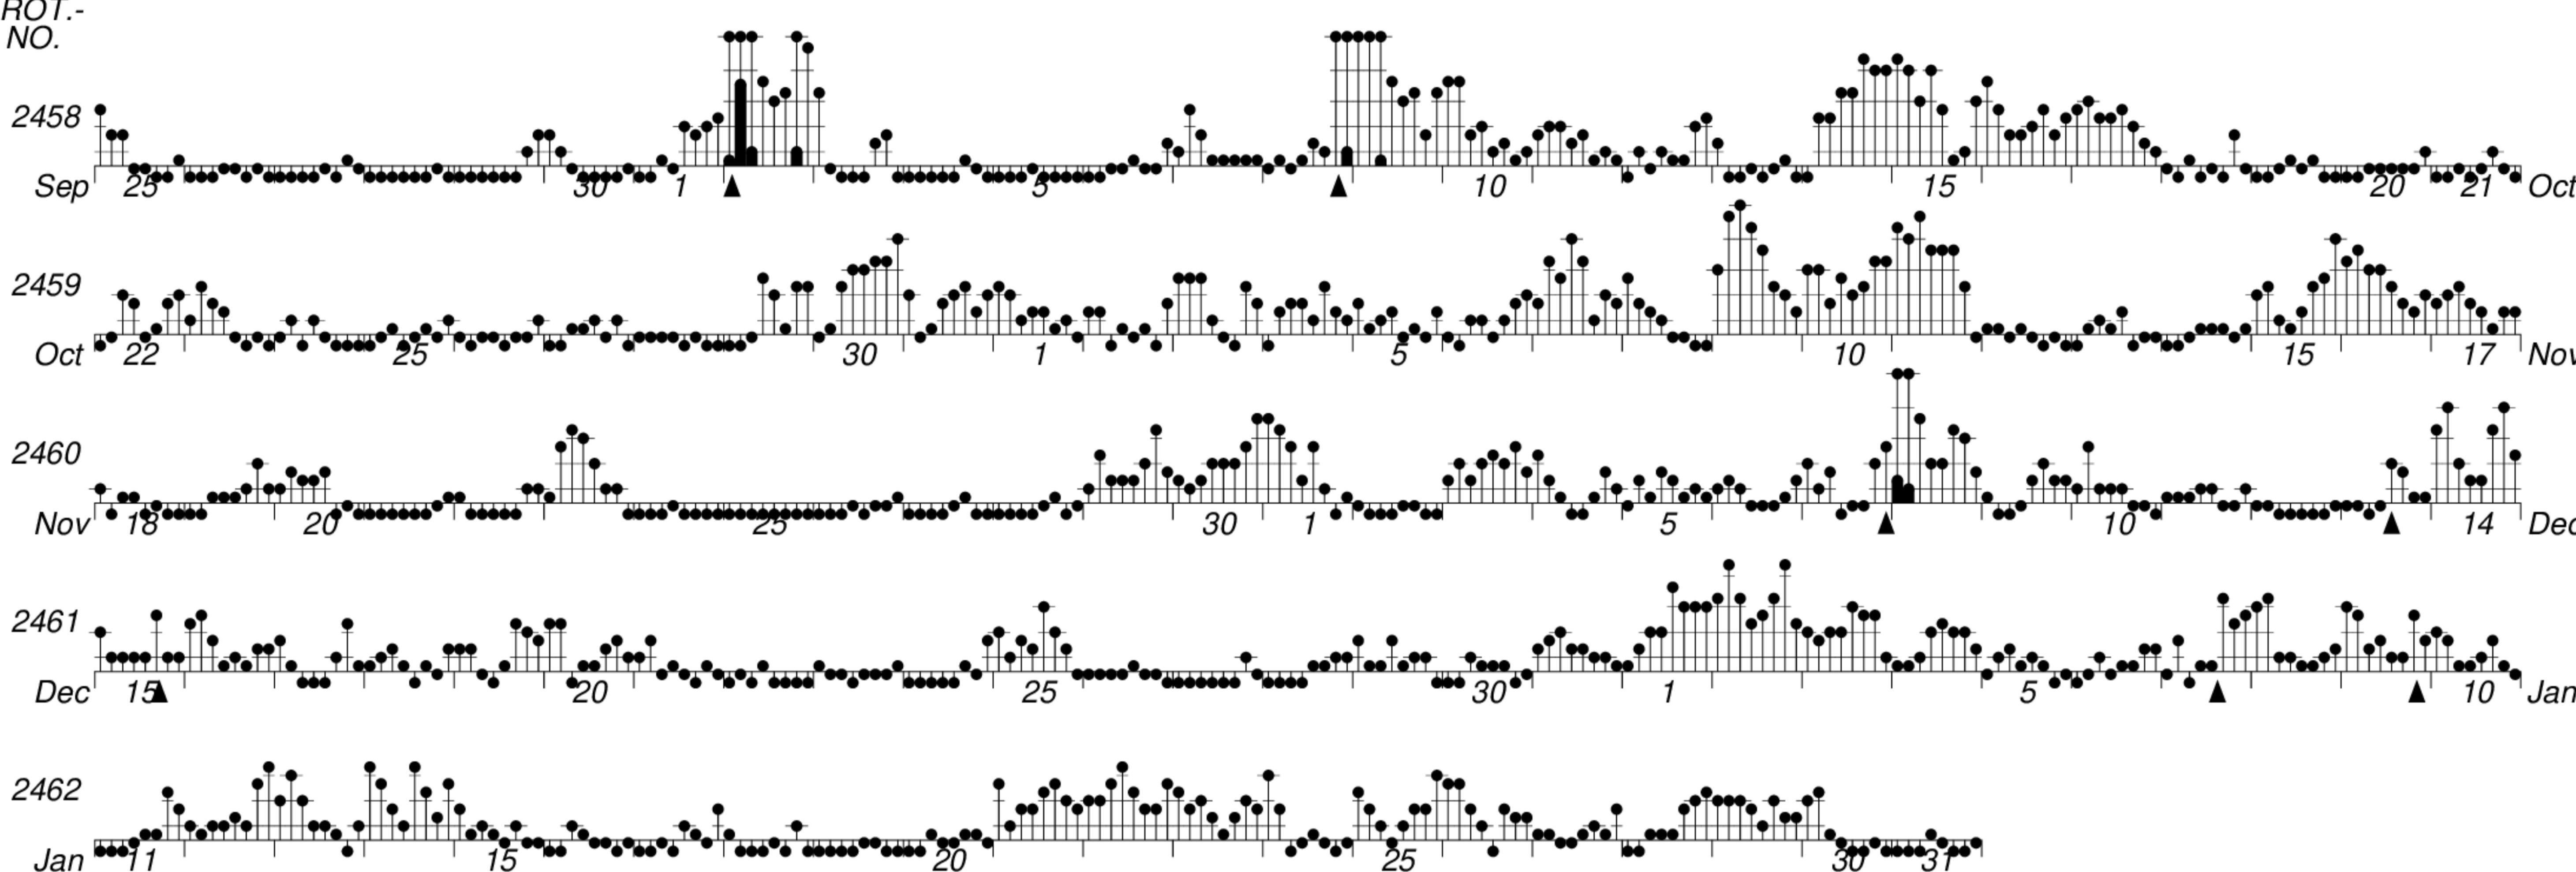

DAYS IN SOLAR ROTATION INTERVAL

1 2 3 4 5 6 7 8 9 10 11 12 13 14 15 16 17 18 19 20 21 22 23 24 25 26 27

KEY

▲ = sudden commencement

GFZ German Research Centre for Geosciences  
**PLANETARY MAGNETIC  
 THREE-HOUR-RANGE INDICES**

*Kp till 2014 Jan 31*