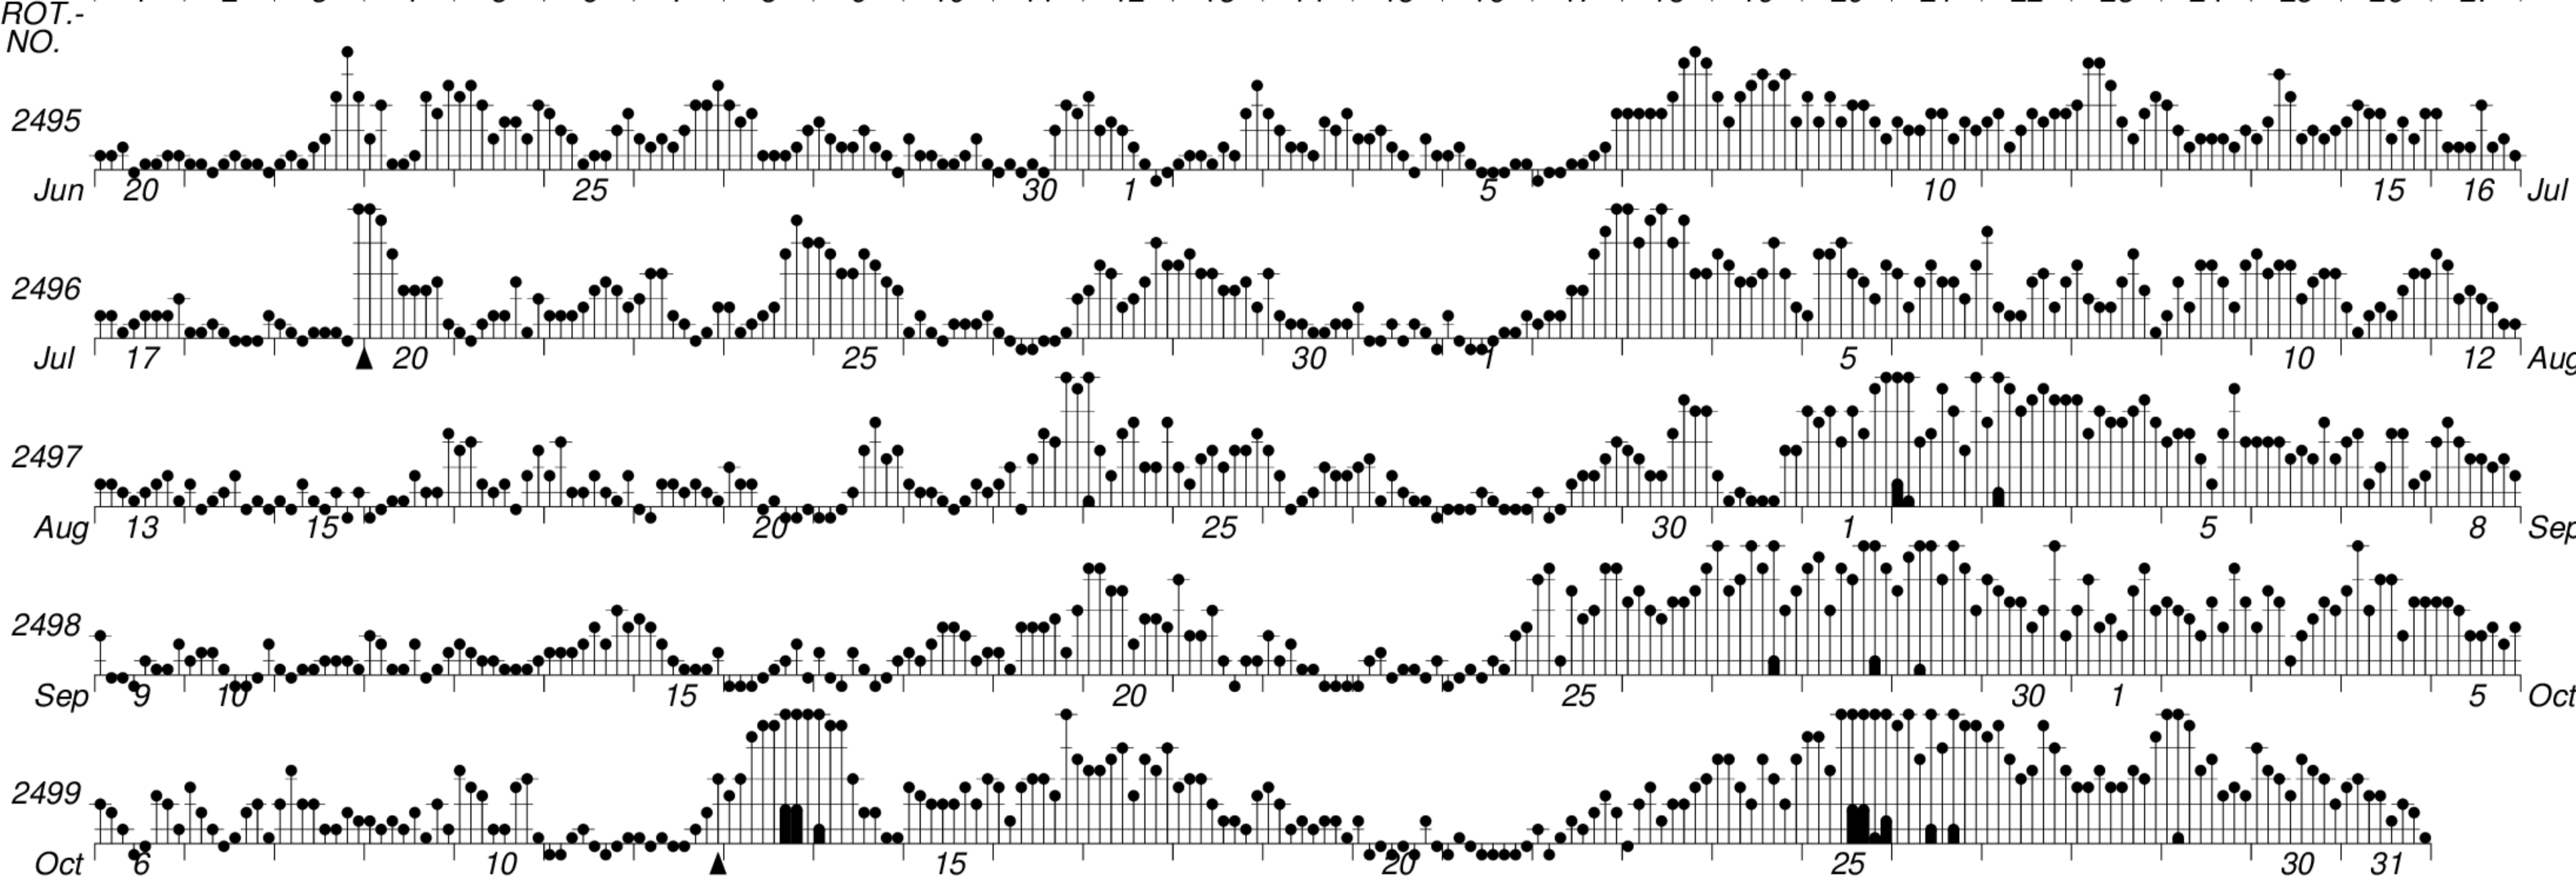

DAYS IN SOLAR ROTATION INTERVAL

1 2 3 4 5 6 7 8 9 10 11 12 13 14 15 16 17 18 19 20 21 22 23 24 25 26 27

KEY

▲ = sudden commencement

GFZ German Research Centre for Geosciences  
**PLANETARY MAGNETIC  
 THREE-HOUR-RANGE INDICES**

*Kp till 2016 Oct 31*