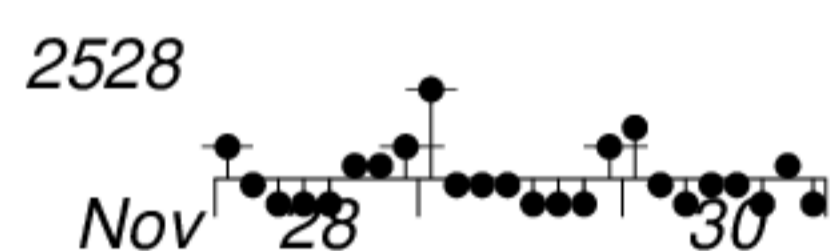

DAYS IN SOLAR ROTATION INTERVAL

1 2 3 4 5 6 7 8 9 10 11 12 13 14 15 16 17 18 19 20 21 22 23 24 25 26 27

ROT.-
NO.

KEY

▲ = sudden commencement

GFZ German Research Centre for Geosciences
**PLANETARY MAGNETIC
THREE-HOUR-RANGE INDICES**