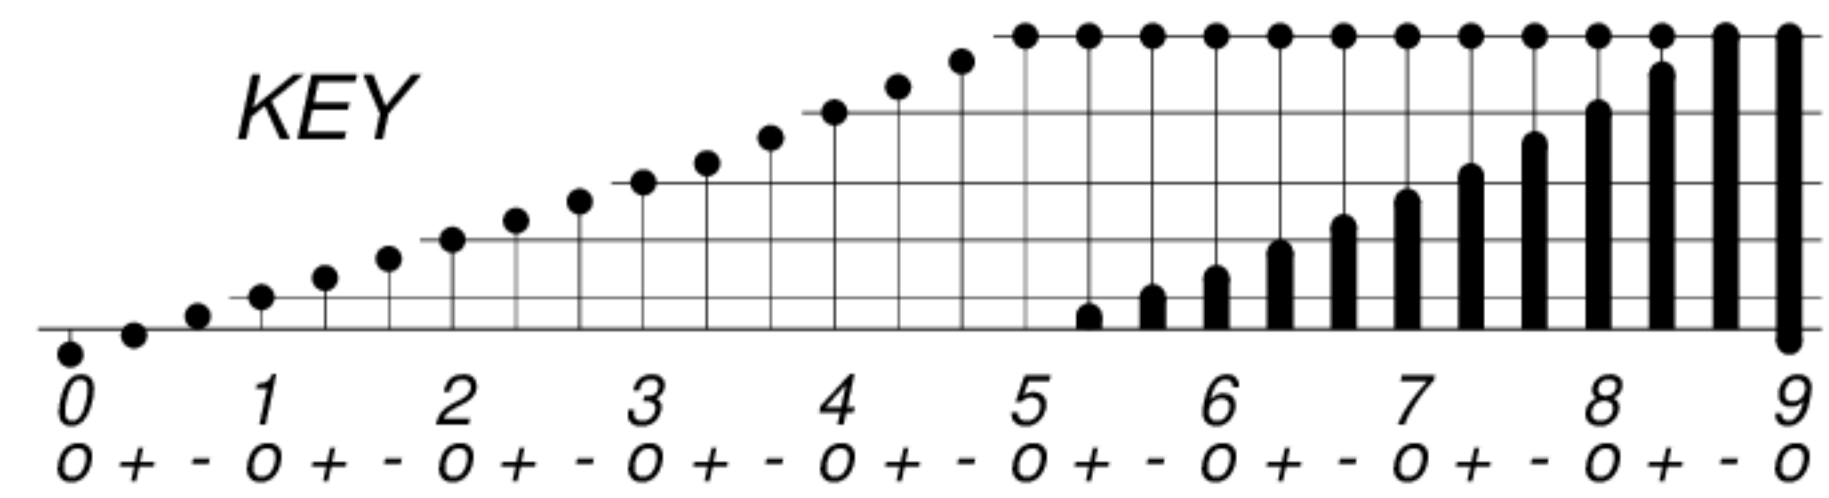

DAYS IN SOLAR ROTATION INTERVAL

KEY

▲ = sudden commencement

GFZ German Research Centre for Geosciences  
**PLANETARY MAGNETIC  
 THREE-HOUR-RANGE INDICES**

*Kp till 2022 Nov 30*