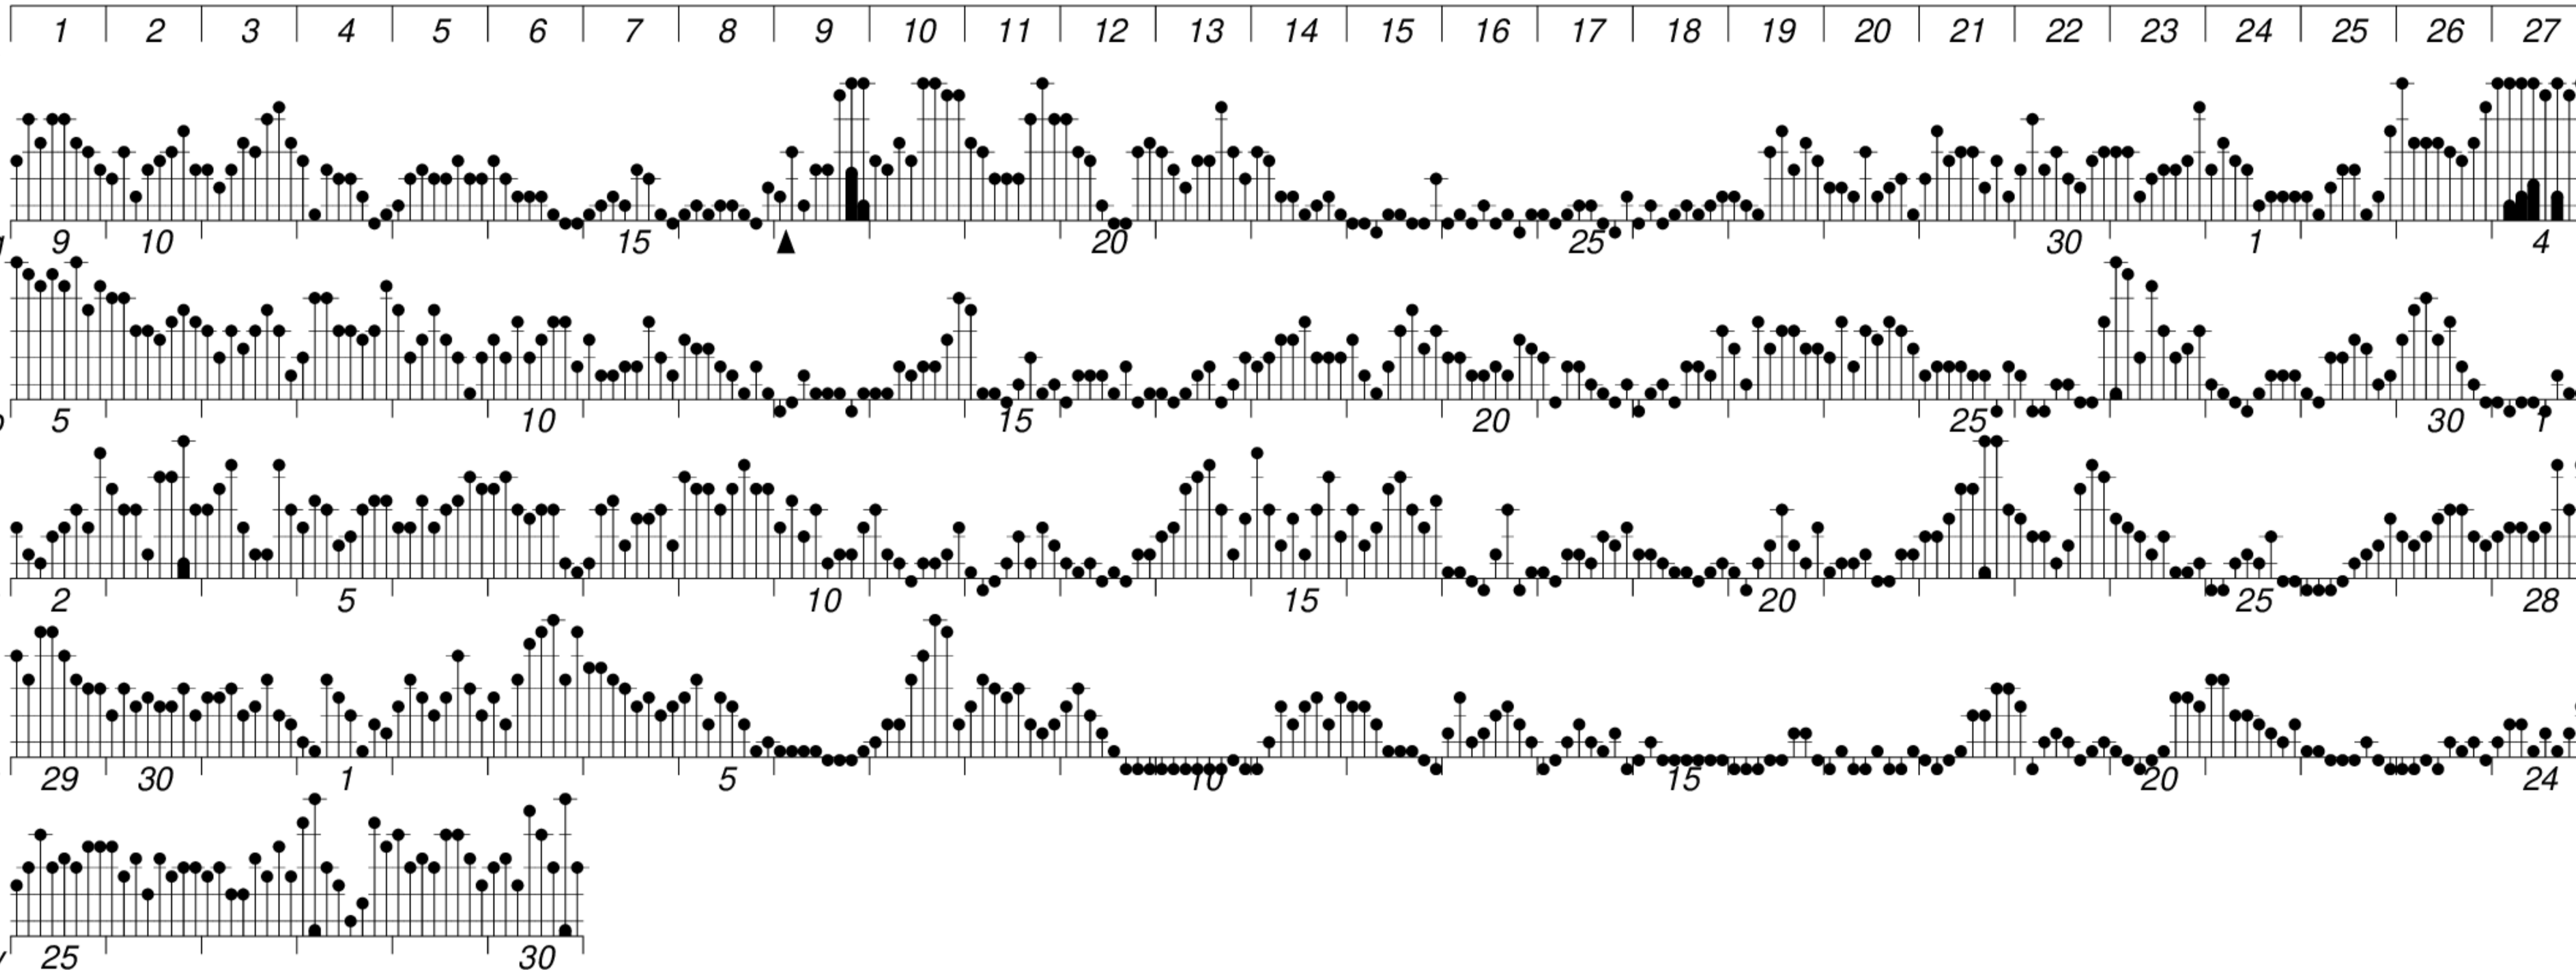

DAYS IN SOLAR ROTATION INTERVAL

KEY

▲ = sudden commencement

GFZ German Research Centre for Geosciences  
**PLANETARY MAGNETIC  
 THREE-HOUR-RANGE INDICES**

*Kp till 2022 Nov 30*