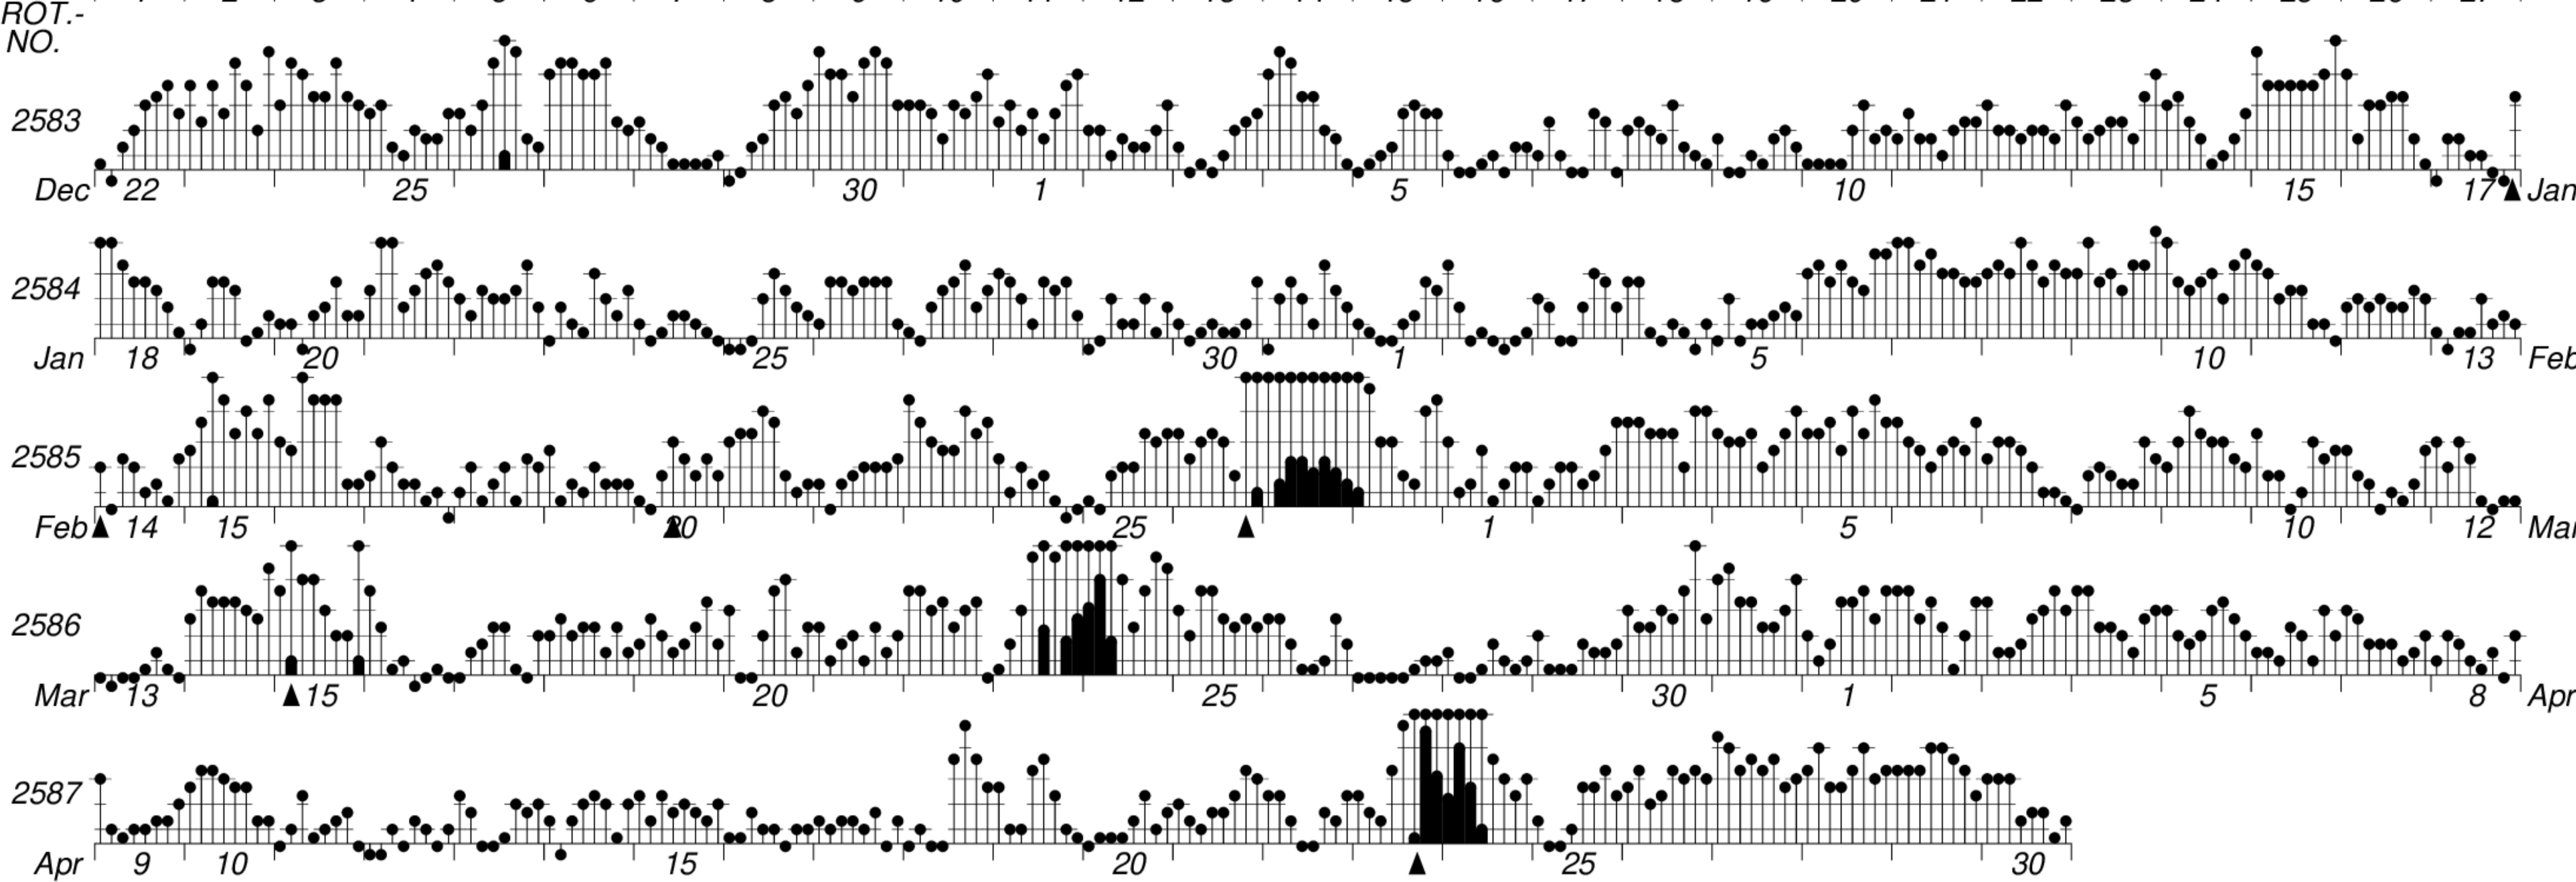

DAYS IN SOLAR ROTATION INTERVAL

1 2 3 4 5 6 7 8 9 10 11 12 13 14 15 16 17 18 19 20 21 22 23 24 25 26 27

KEY

▲ = sudden commencement

GFZ German Research Centre for Geosciences
**PLANETARY MAGNETIC
 THREE-HOUR-RANGE INDICES**

Kp till 2023 Apr 30