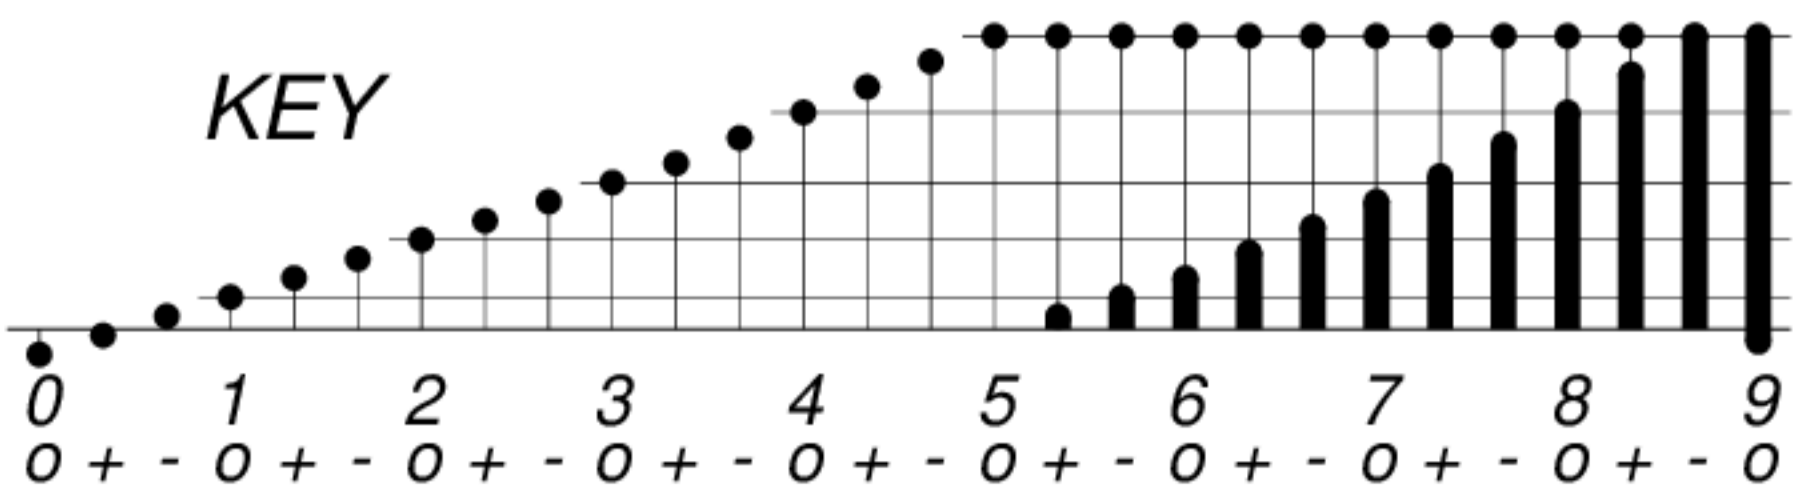

DAYS IN SOLAR ROTATION INTERVAL

1 2 3 4 5 6 7 8 9 10 11 12 13 14 15 16 17 18 19 20 21 22 23 24 25 26 27

KEY

▲ = sudden commencement

GFZ German Research Centre for Geosciences
**PLANETARY MAGNETIC
 THREE-HOUR-RANGE INDICES**

Kp till 2023 Apr 30