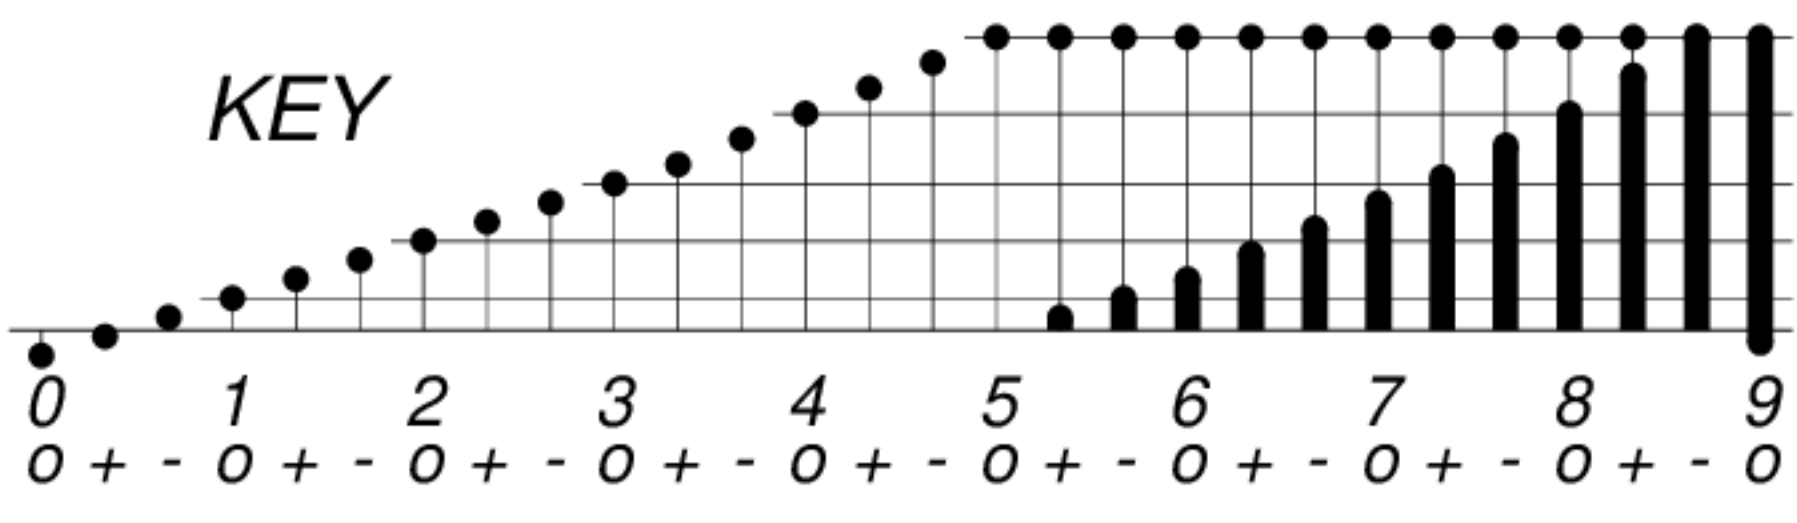

DAYS IN SOLAR ROTATION INTERVAL

1 2 3 4 5 6 7 8 9 10 11 12 13 14 15 16 17 18 19 20 21 22 23 24 25 26 27

ROT.-NO.

1501

1943

KEY

▲ = sudden commencement

GFZ German Research Centre for Geosciences
**PLANETARY MAGNETIC
 THREE-HOUR-RANGE INDICES**
Kp 1943