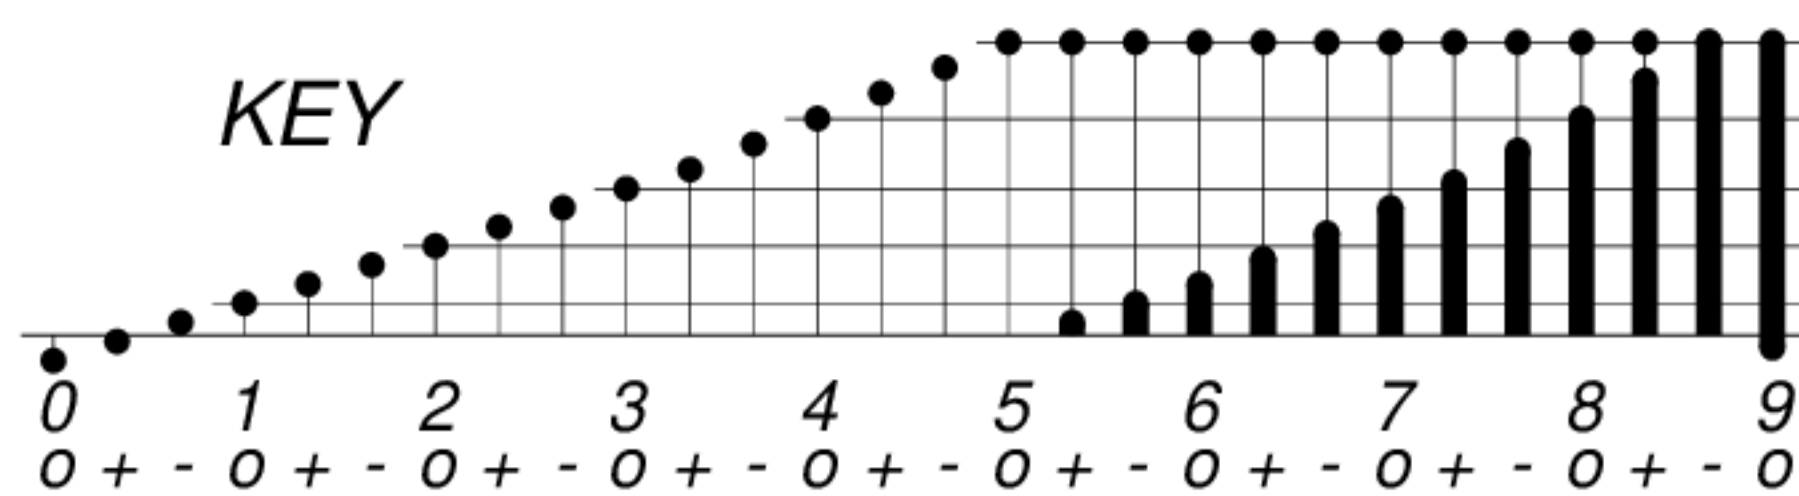

DAYS IN SOLAR ROTATION INTERVAL

1 2 3 4 5 6 7 8 9 10 11 12 13 14 15 16 17 18 19 20 21 22 23 24 25 26 27

ROT.-
NO.

1987

KEY

▲ = sudden
commencement

GFZ German Research Centre for Geosciences
**PLANETARY MAGNETIC
THREE-HOUR-RANGE INDICES**