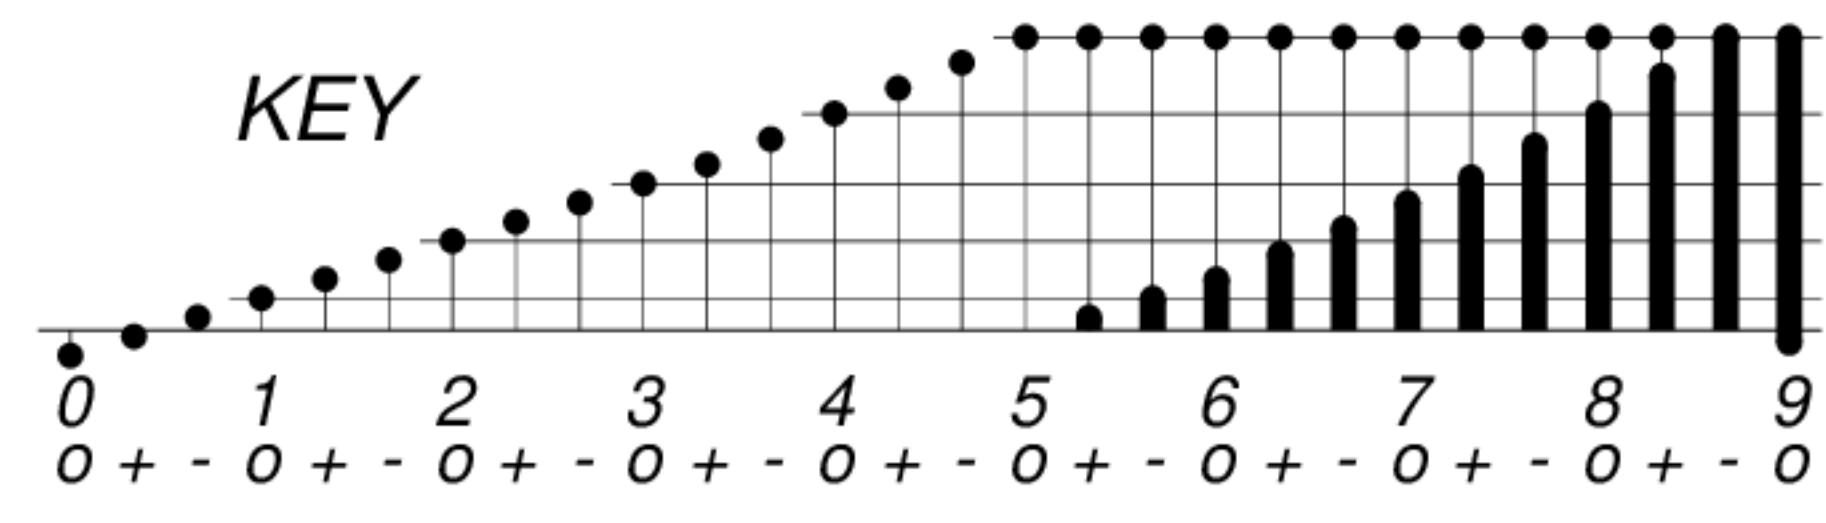

DAYS IN SOLAR ROTATION INTERVAL

1 2 3 4 5 6 7 8 9 10 11 12 13 14 15 16 17 18 19 20 21 22 23 24 25 26 27

KEY

▲ = sudden commencement

GFZ German Research Centre for Geosciences
**PLANETARY MAGNETIC
 THREE-HOUR-RANGE INDICES**
Kp 1992