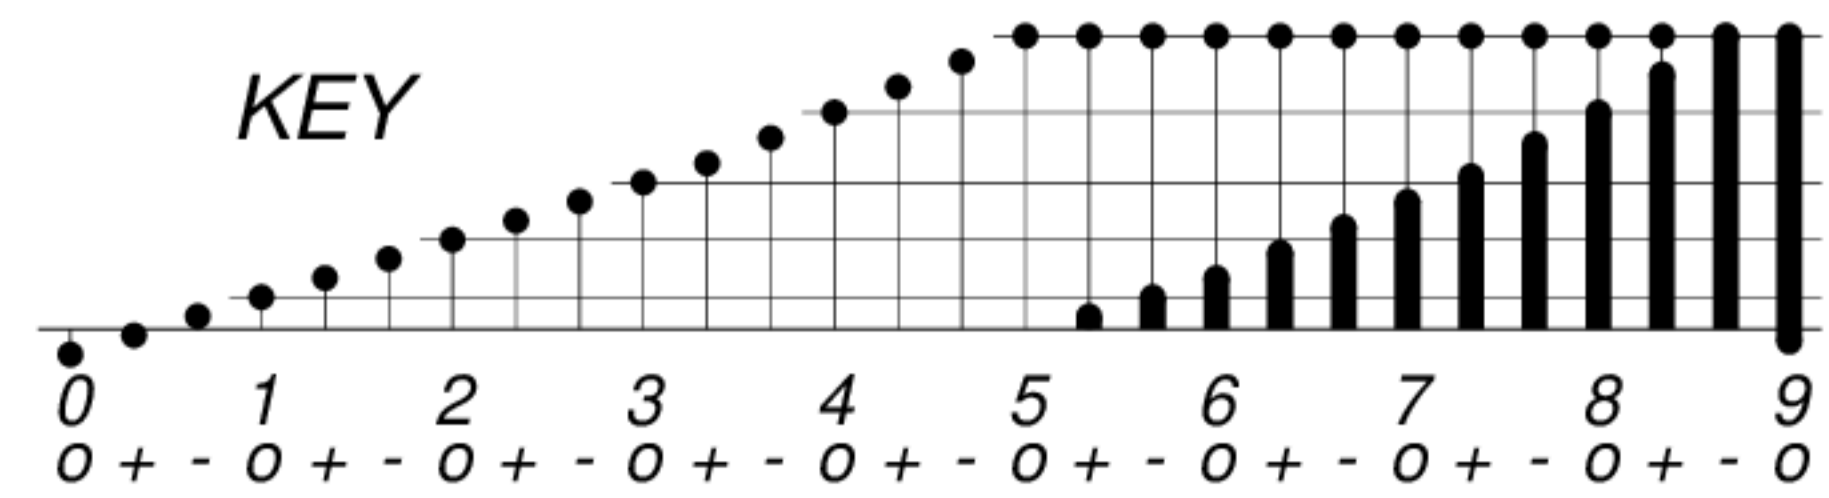

DAYS IN SOLAR ROTATION INTERVAL

1 2 3 4 5 6 7 8 9 10 11 12 13 14 15 16 17 18 19 20 21 22 23 24 25 26 27

ROT.-  
NO.

2596

2024

2597

2598

2599

2600

GFZ German Research Centre for Geosciences  
**PLANETARY MAGNETIC  
 THREE-HOUR-RANGE INDICES**

*Kp till 2024 Apr 15*

KEY

▲ = sudden  
 commencement