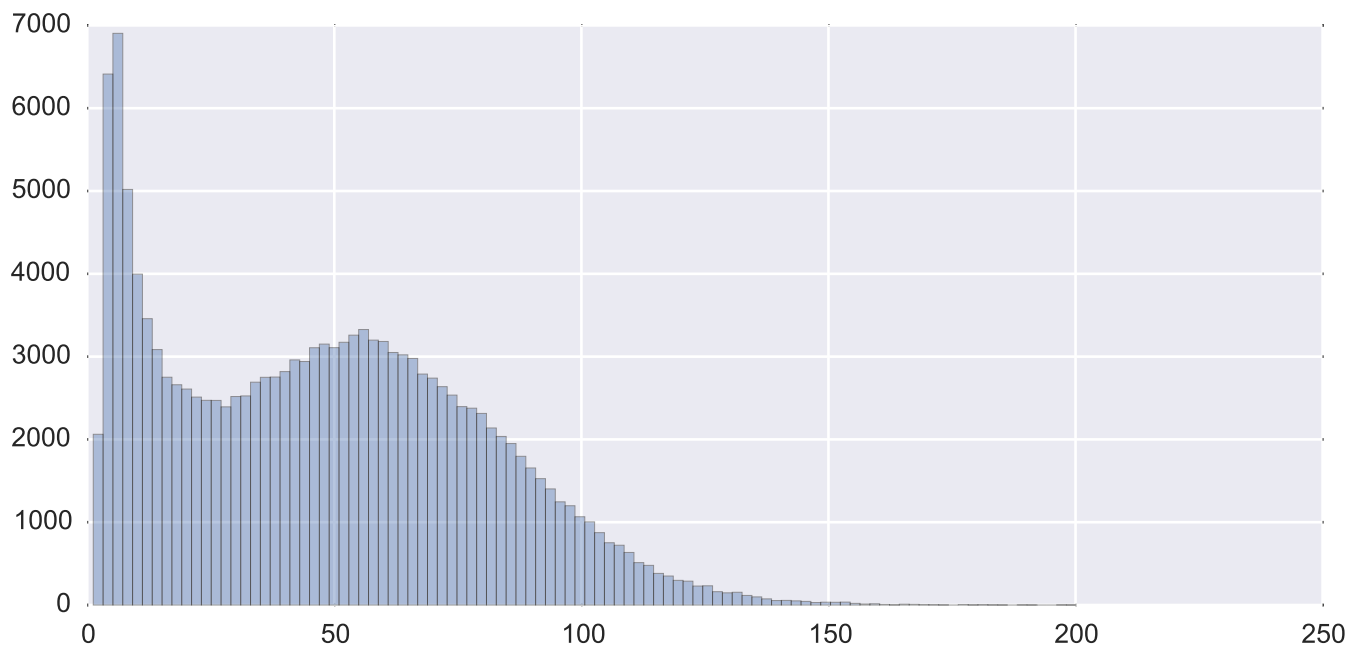

Mean EPI

Brain mask

tSNR

motion

fieldmap correction

coregistration