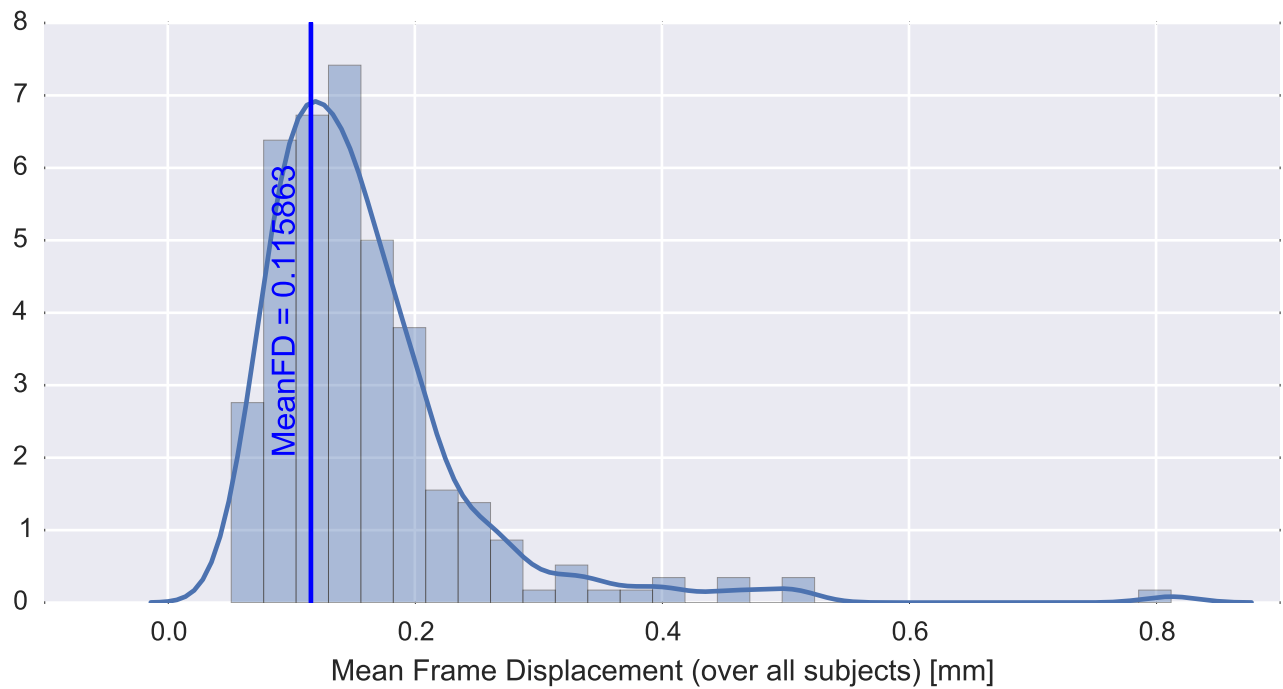

Mean EPI

Brain mask

tSNR

motion

fieldmap correction

coregistration