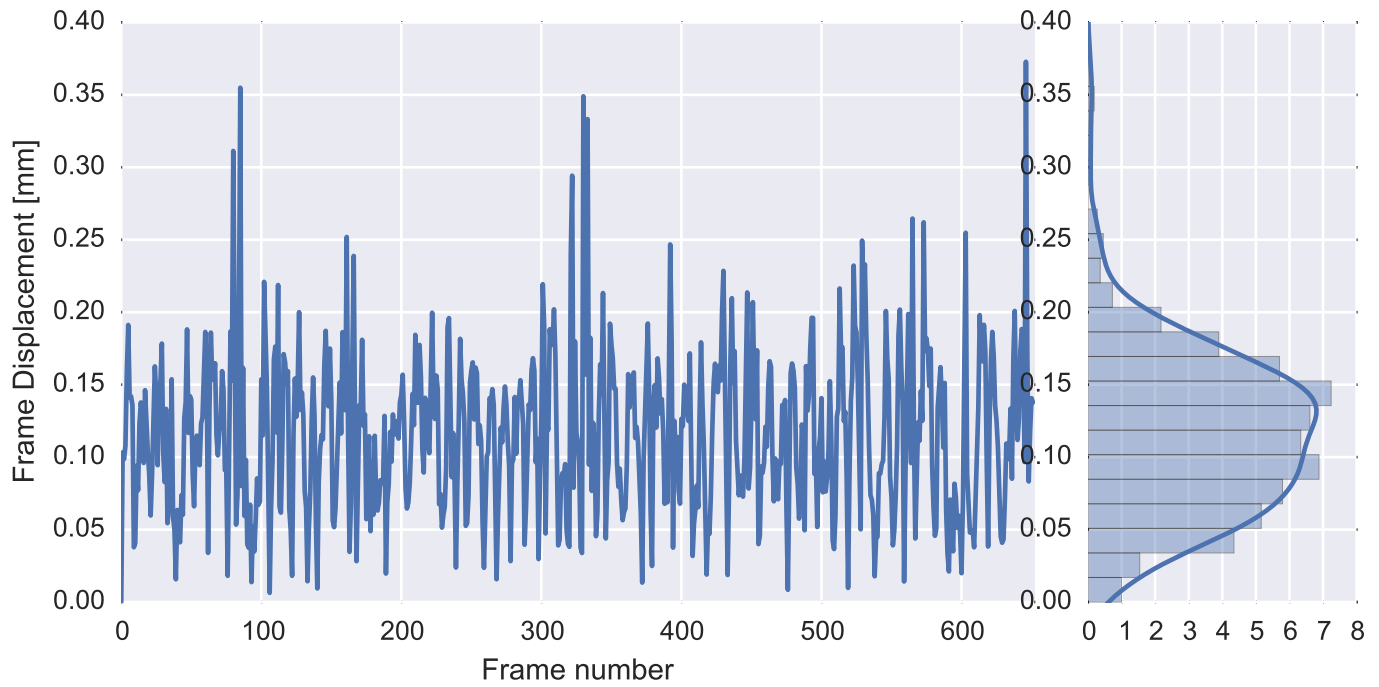

Mean EPI

Brain mask

tSNR

motion

fieldmap correction

coregistration