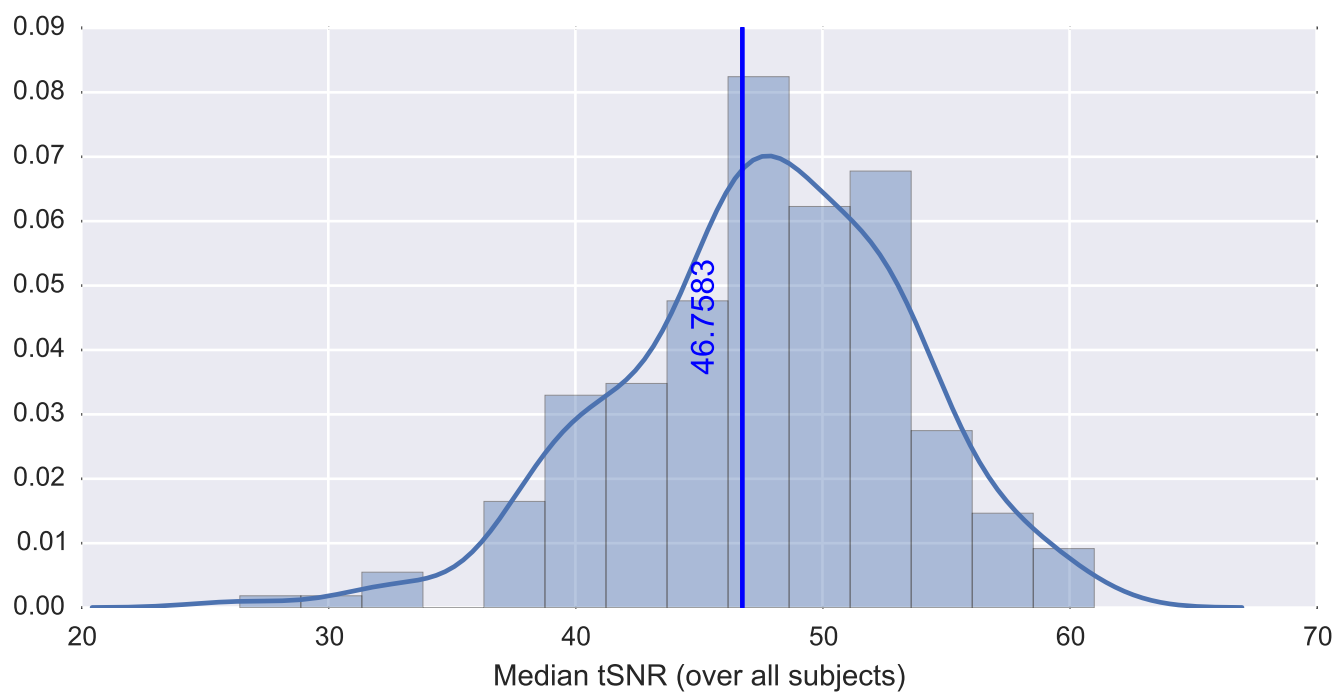

Mean EPI

Brain mask

tSNR

motion

fieldmap correction

coregistration