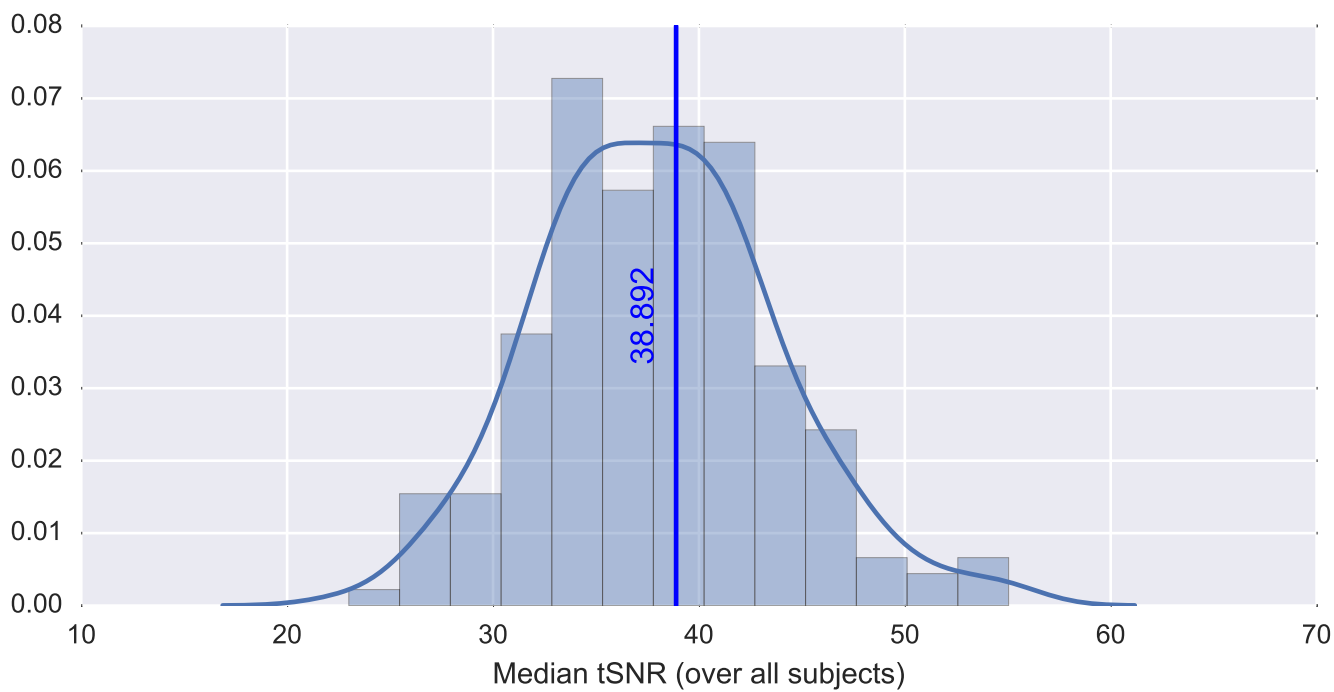

Mean EPI

Brain mask

tSNR

motion

fieldmap correction

coregistration