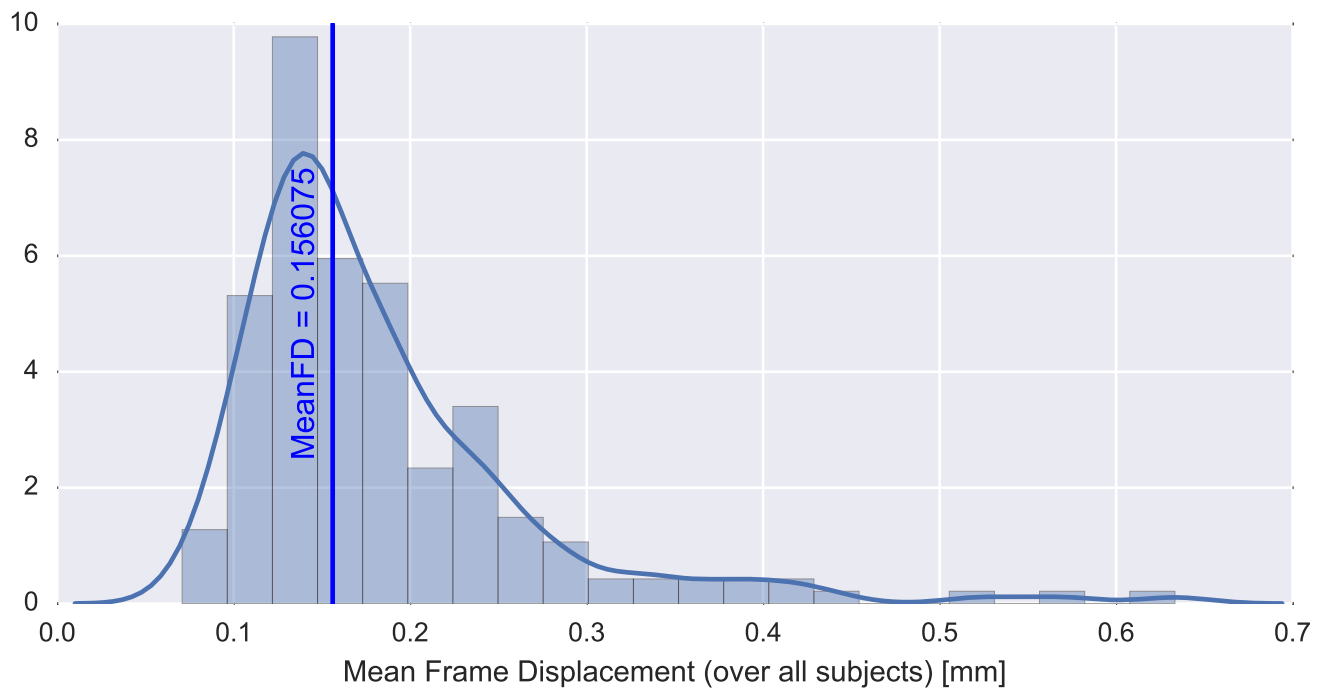

Mean EPI

Brain mask

tSNR

motion

fieldmap correction

coregistration