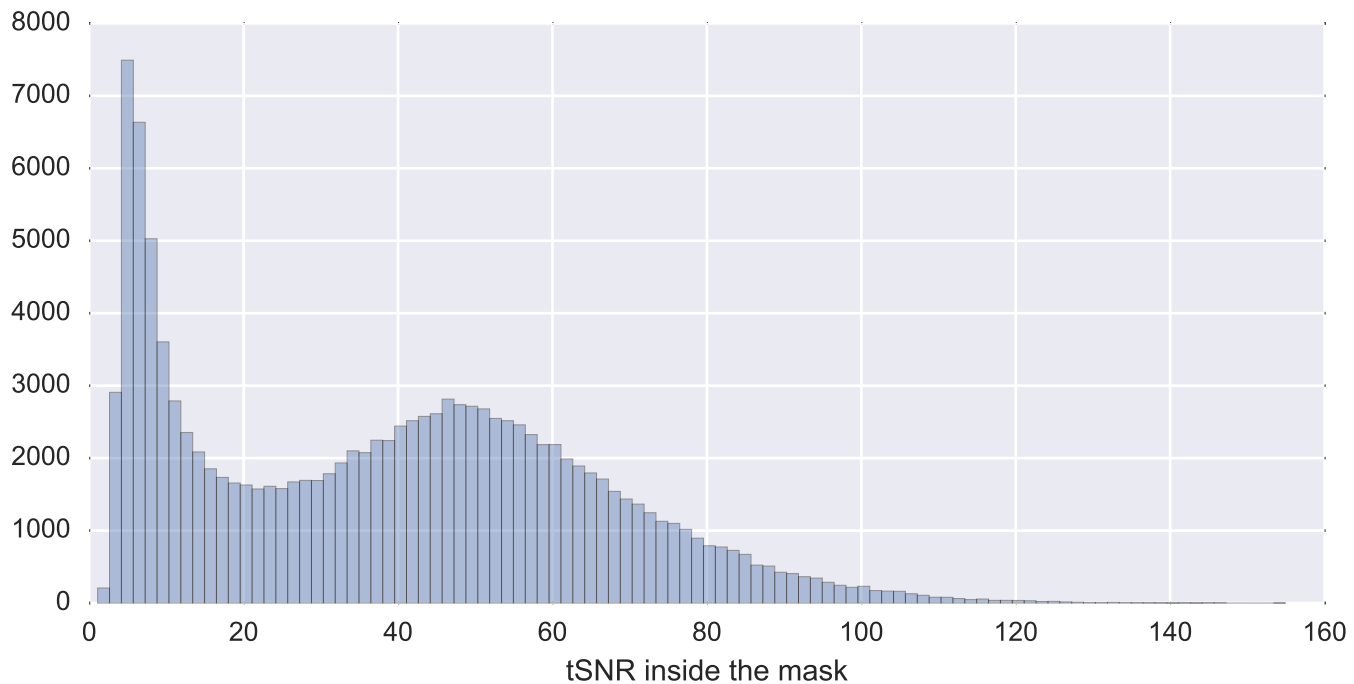

Mean EPI

Brain mask

tSNR

motion

fieldmap correction

coregistration