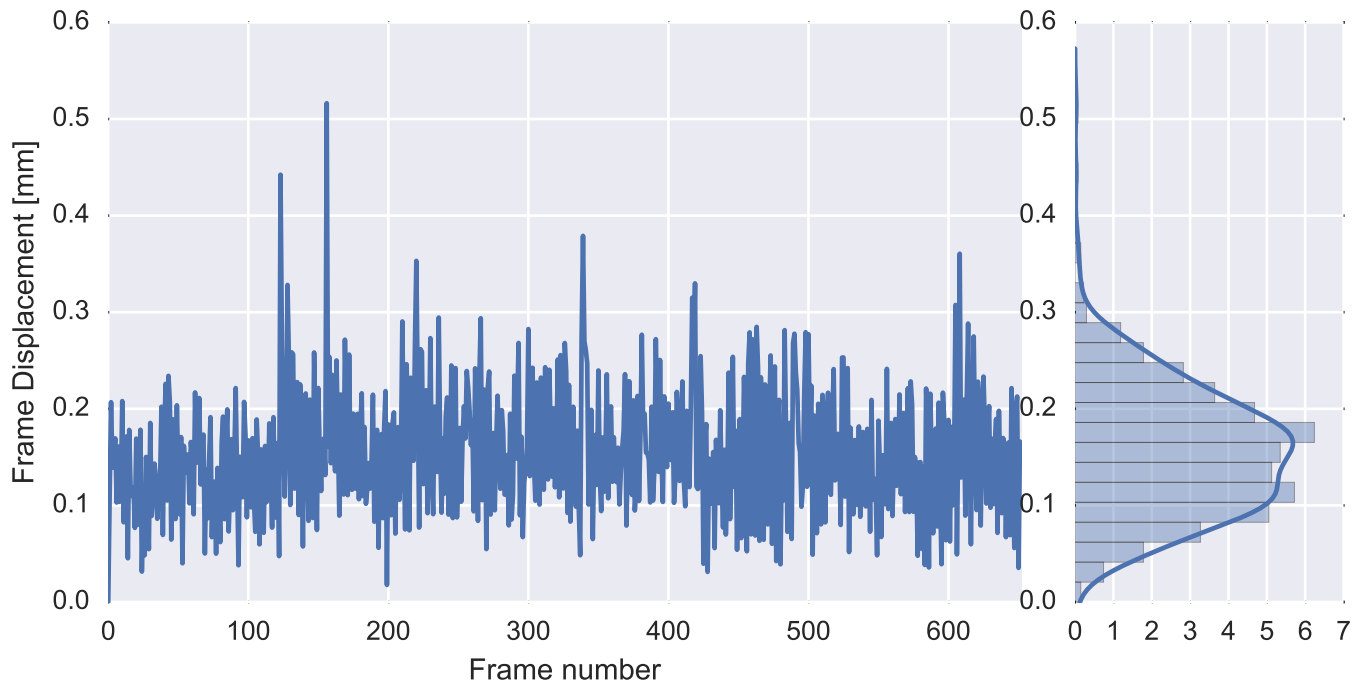

Mean EPI

Brain mask

tSNR

motion

fieldmap correction

coregistration