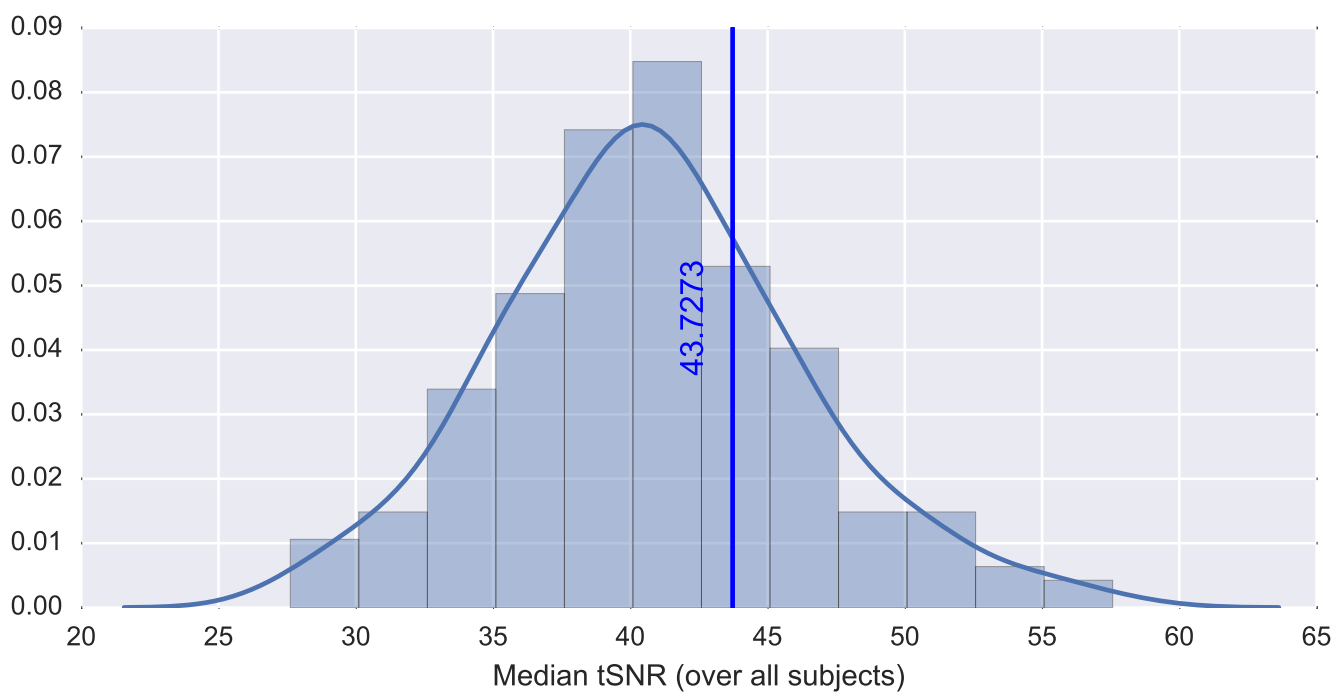

Mean EPI

Brain mask

tSNR

motion

fieldmap correction

coregistration