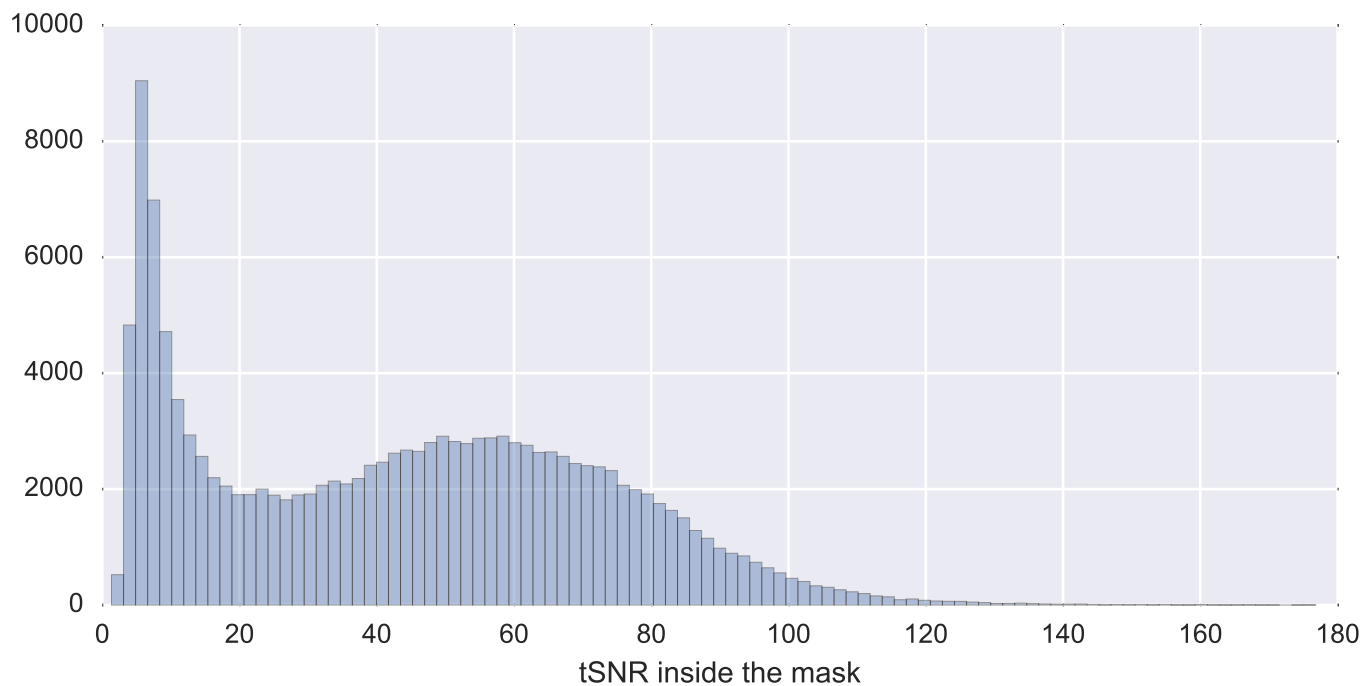

Mean EPI

Brain mask

tSNR

motion

fieldmap correction

coregistration