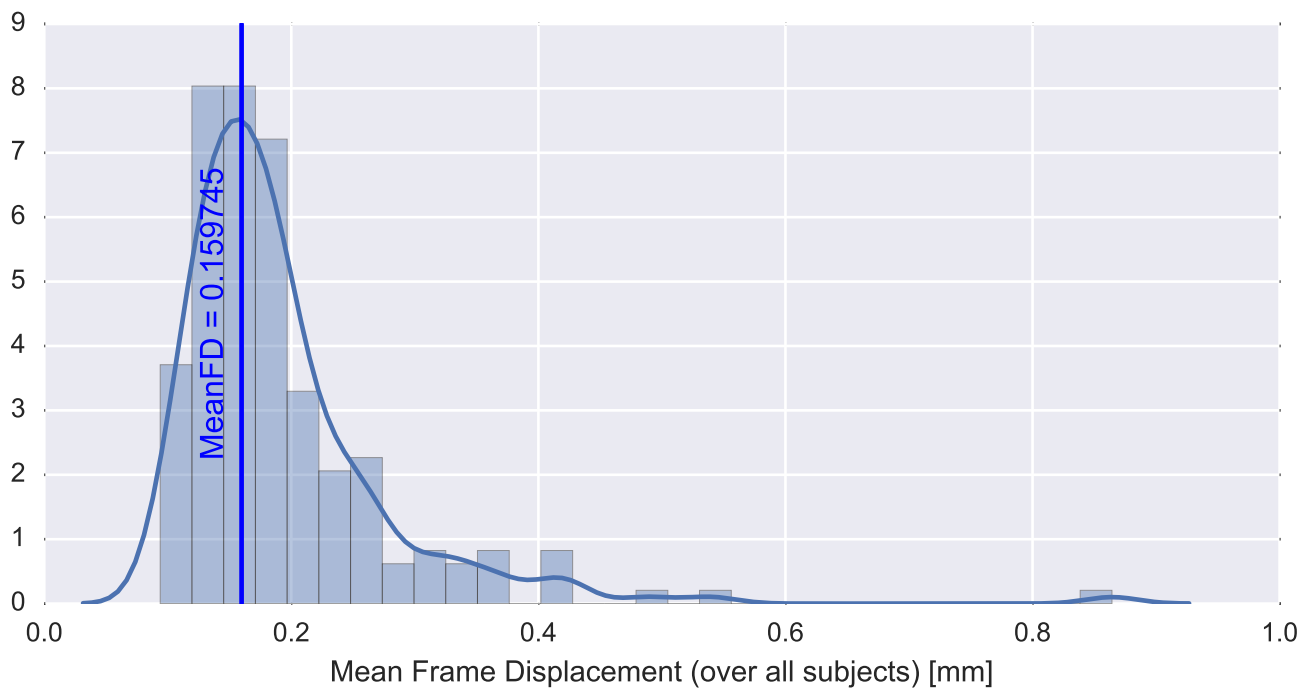

Mean EPI

Brain mask

tSNR

motion

fieldmap correction

coregistration