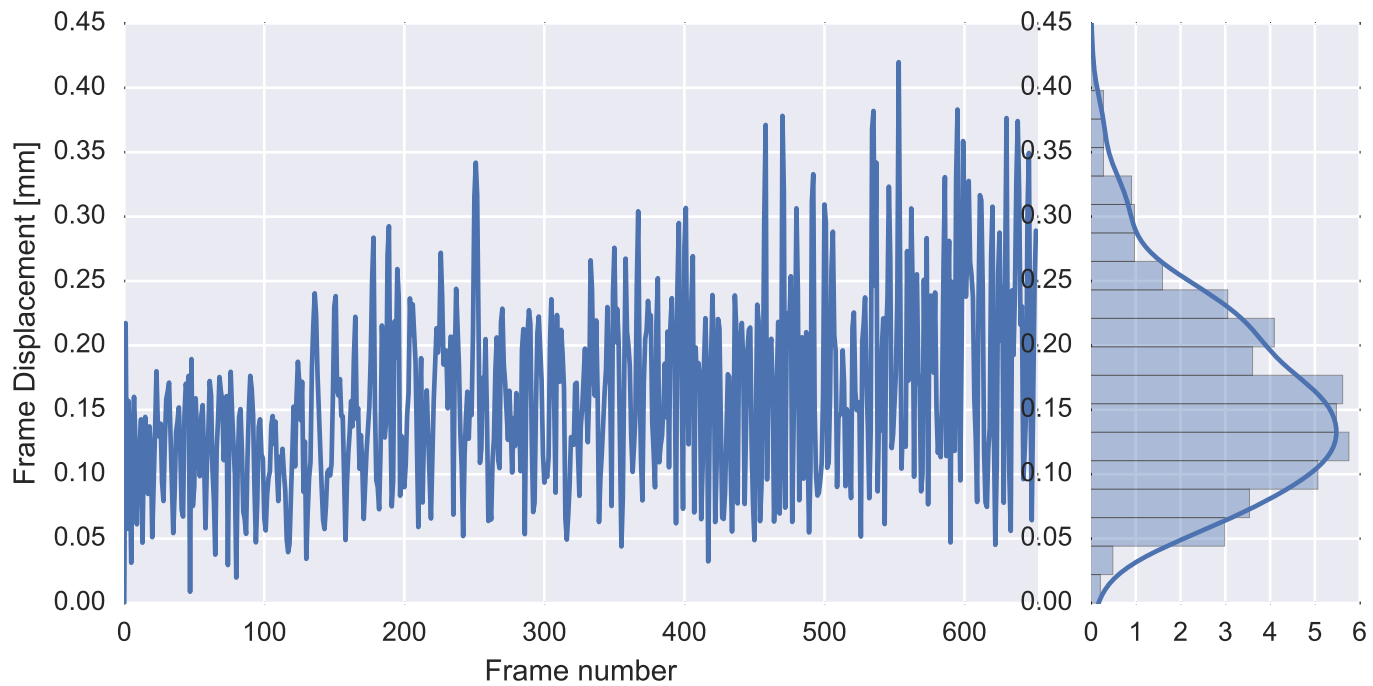

Mean EPI

Brain mask

tSNR

motion

fieldmap correction

coregistration