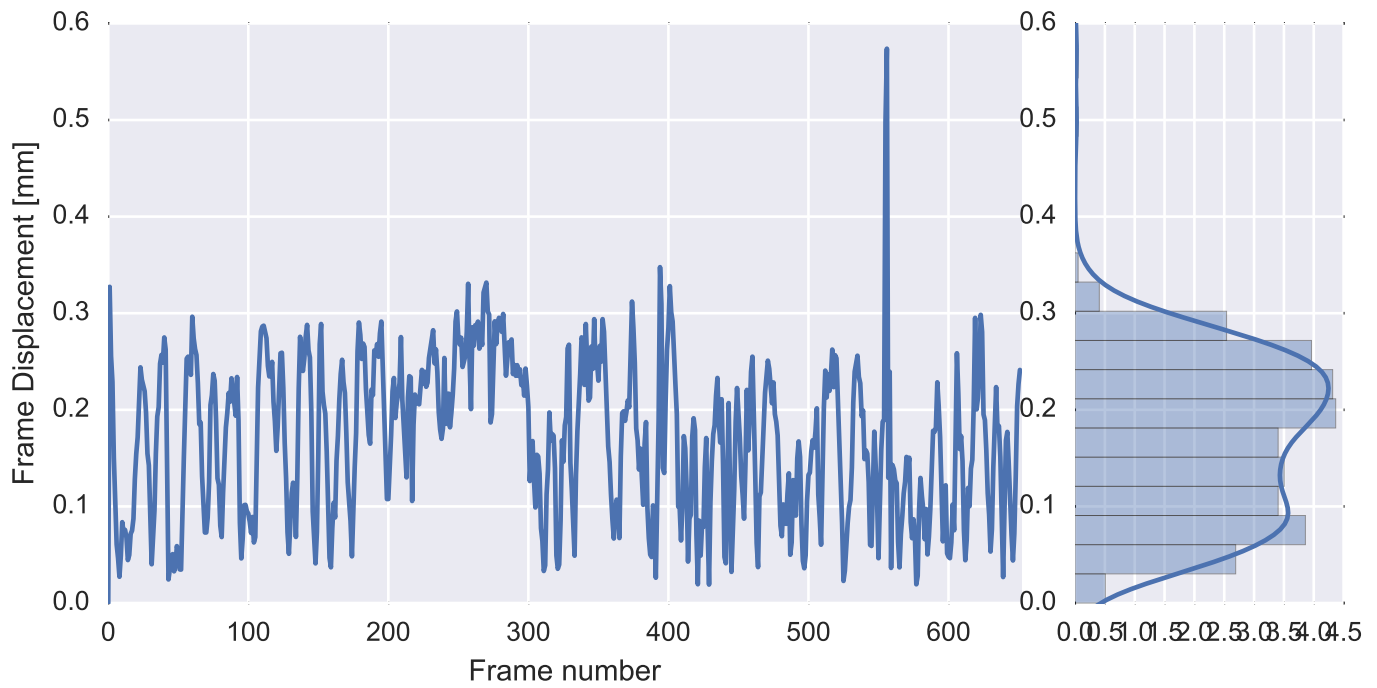

Mean EPI

Brain mask

tSNR

motion

fieldmap correction

coregistration