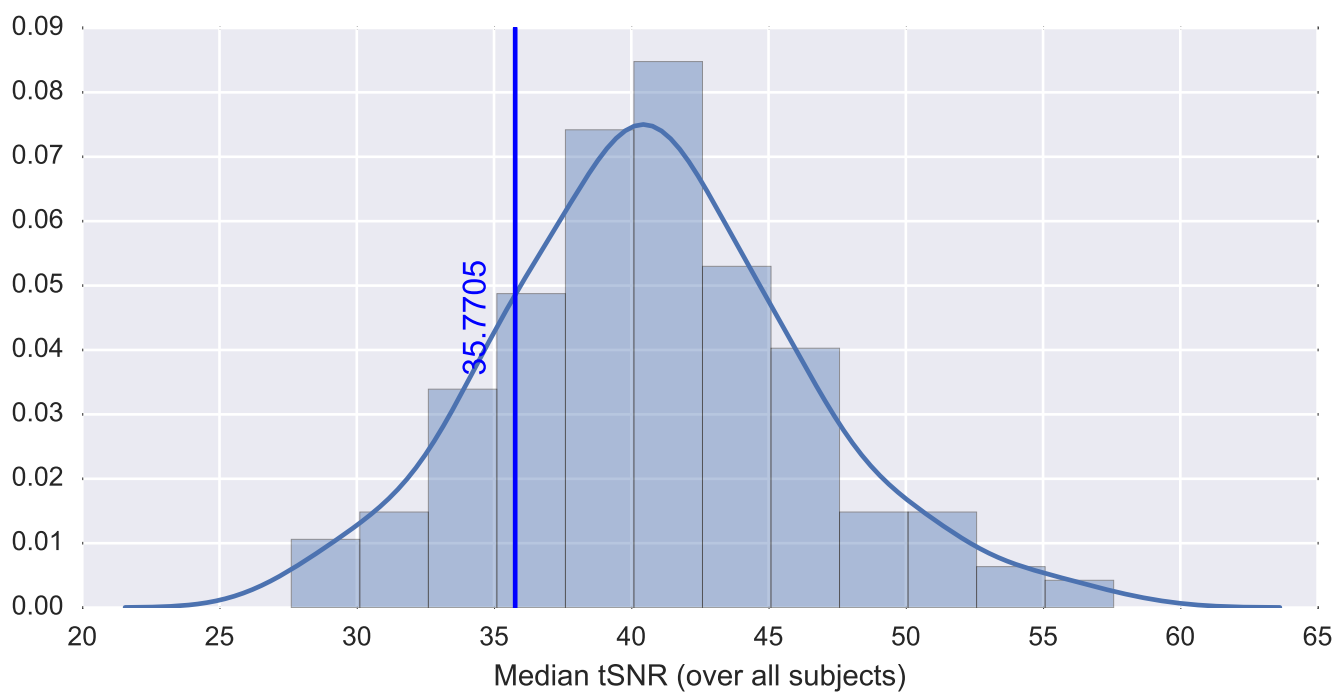

Mean EPI

Brain mask

tSNR

motion

fieldmap correction

coregistration