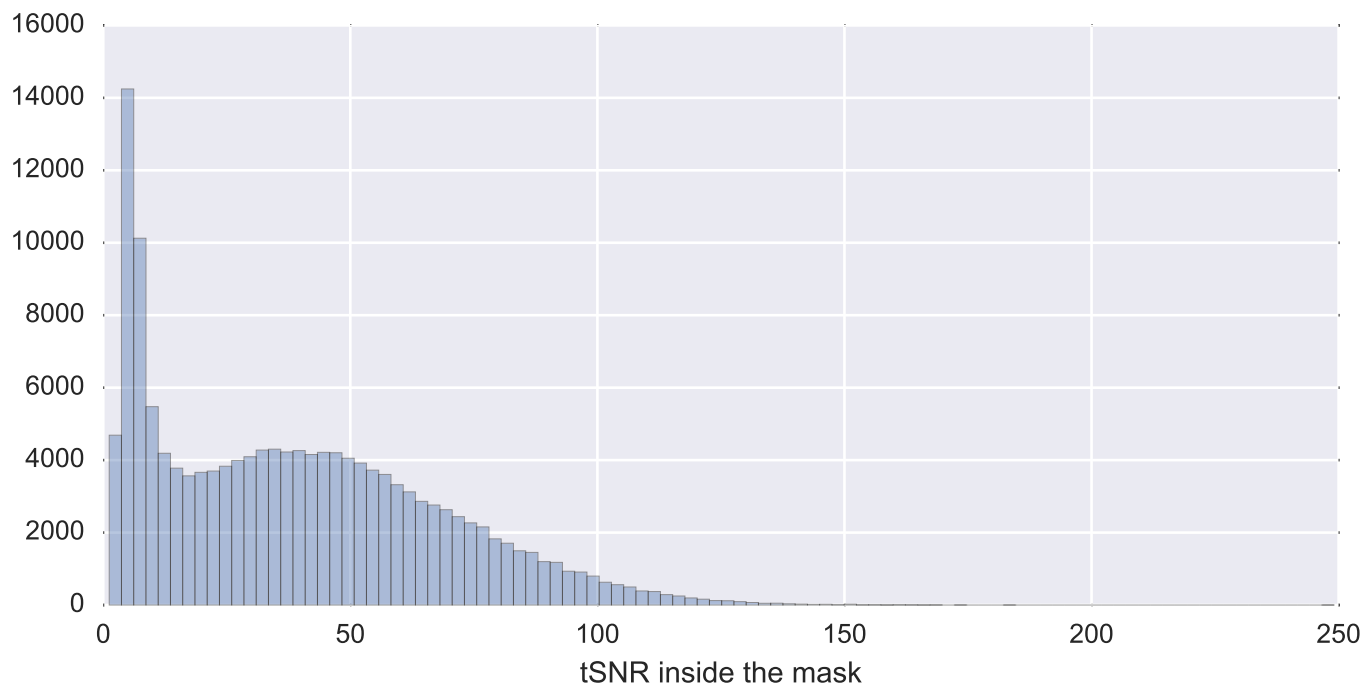

Mean EPI

Brain mask

tSNR

motion

fieldmap correction

coregistration