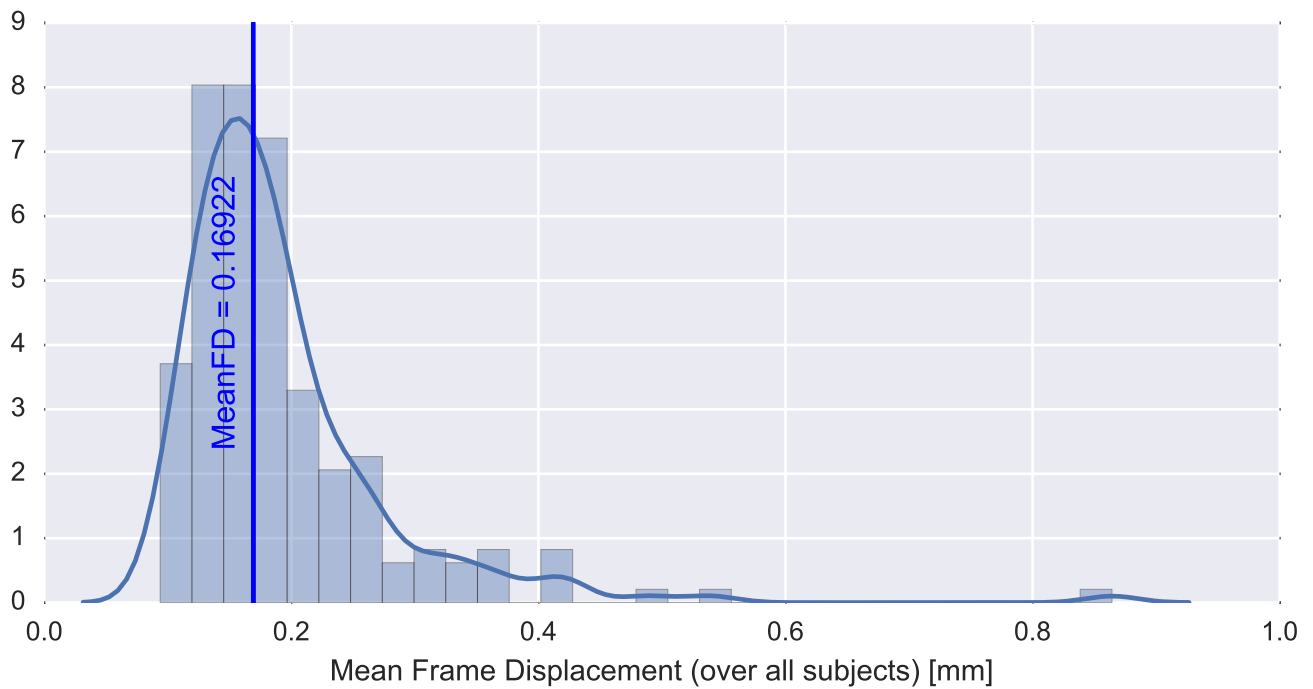

Mean EPI

Brain mask

tSNR

motion

fieldmap correction

coregistration