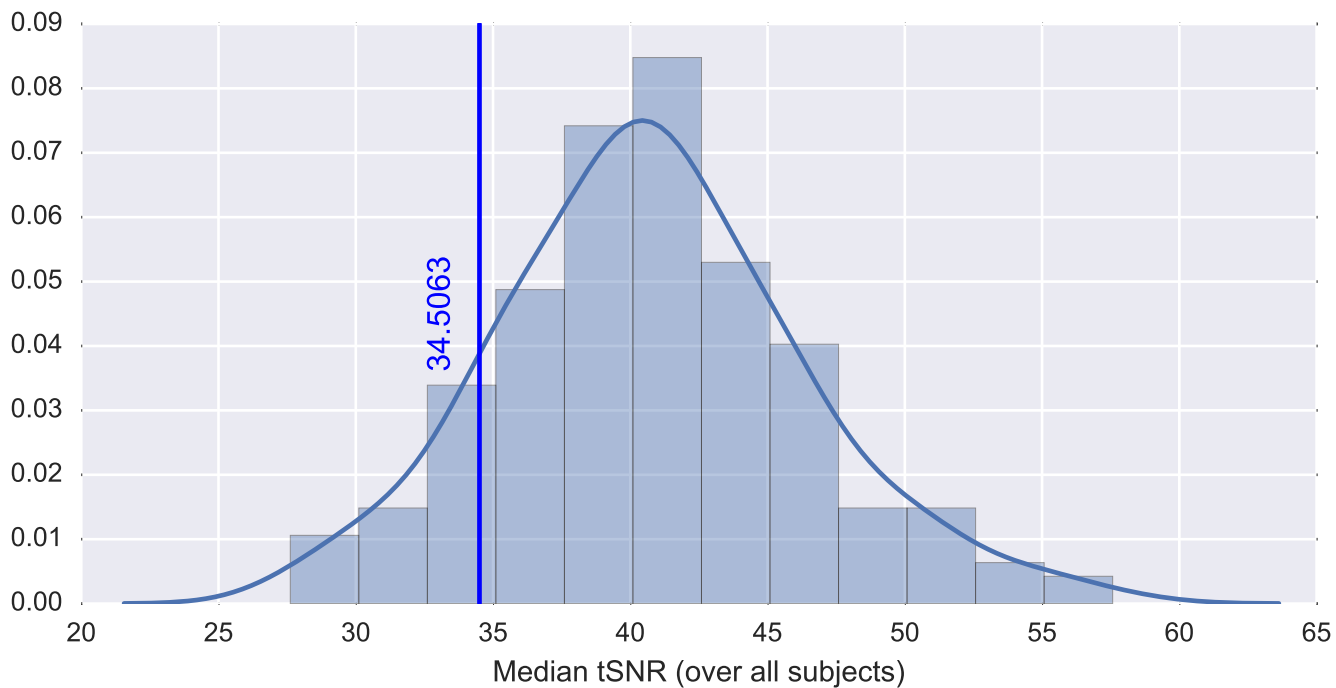

Mean EPI

Brain mask

tSNR

motion

fieldmap correction

coregistration