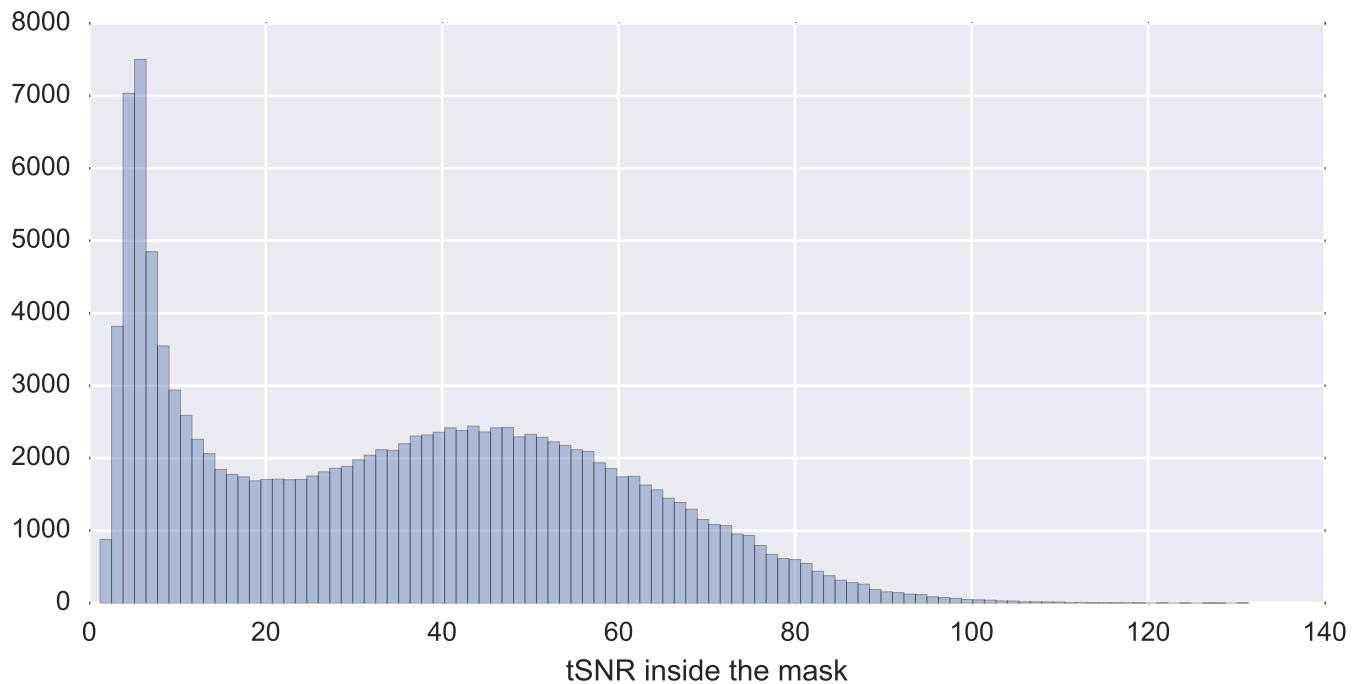

Mean EPI

Brain mask

tSNR

motion

fieldmap correction

coregistration