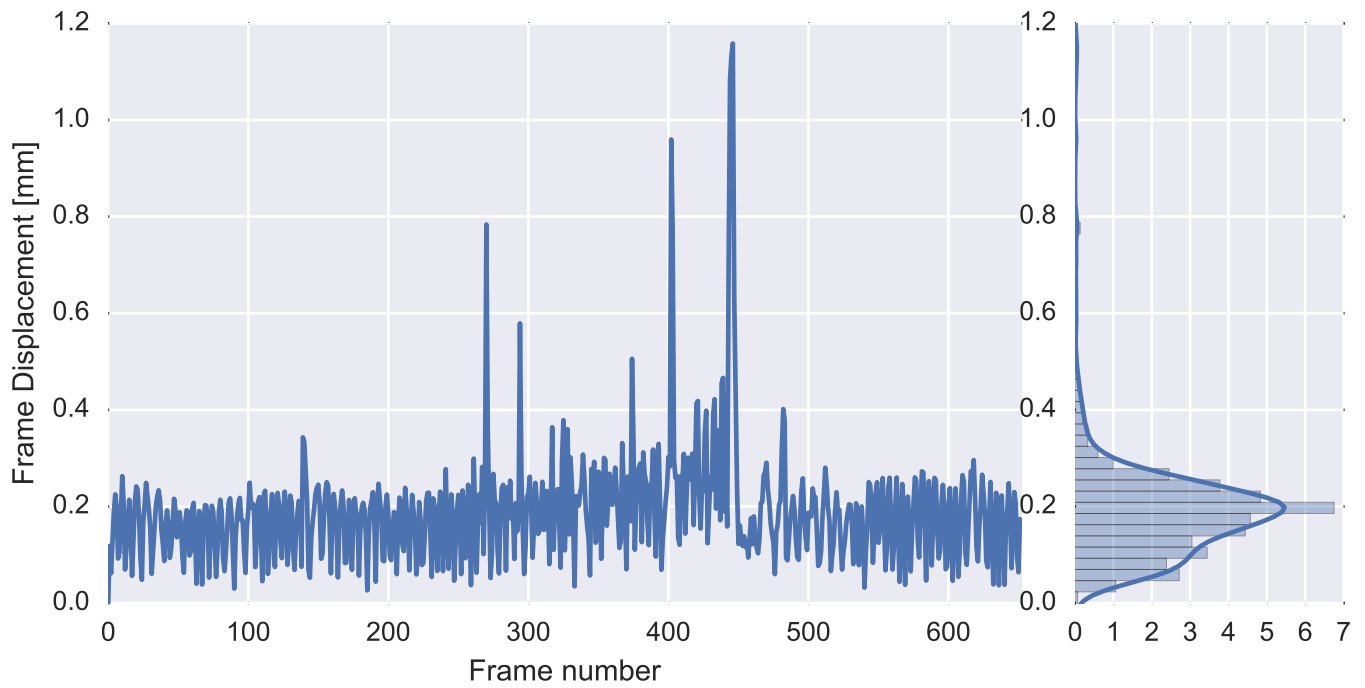

Mean EPI

Brain mask

tSNR

motion

fieldmap correction

coregistration