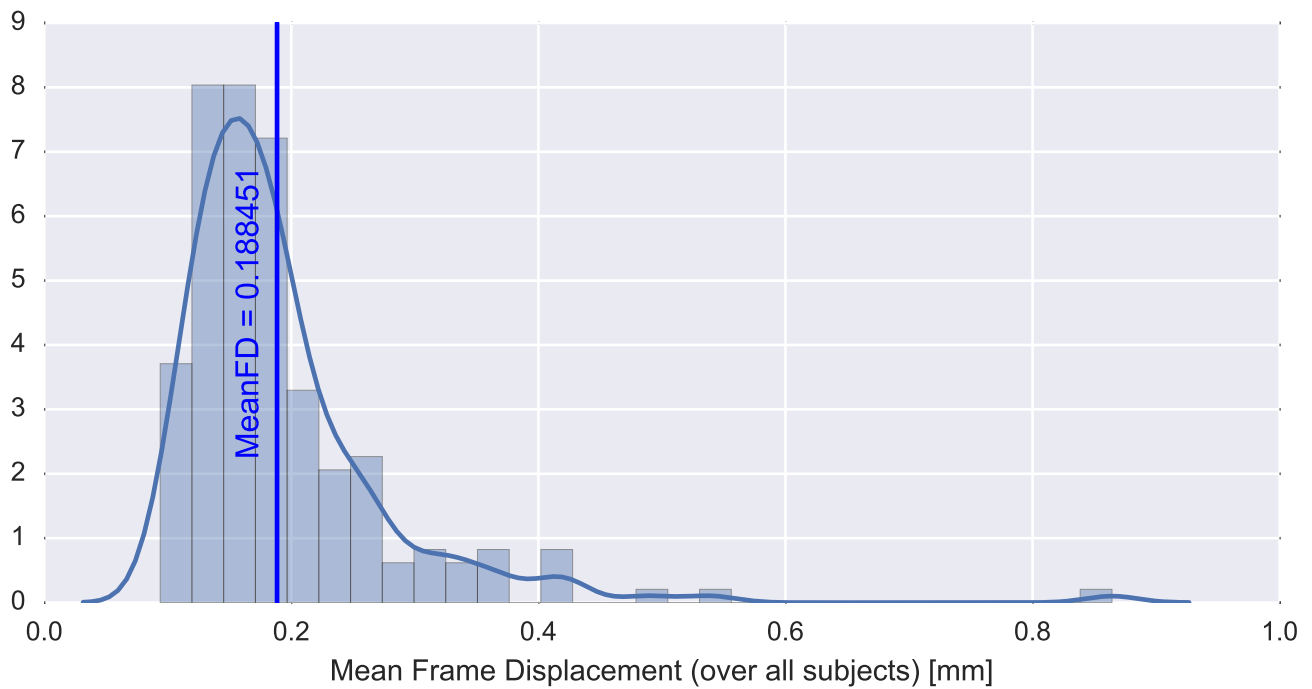

Mean EPI

Brain mask

tSNR

motion

fieldmap correction

coregistration