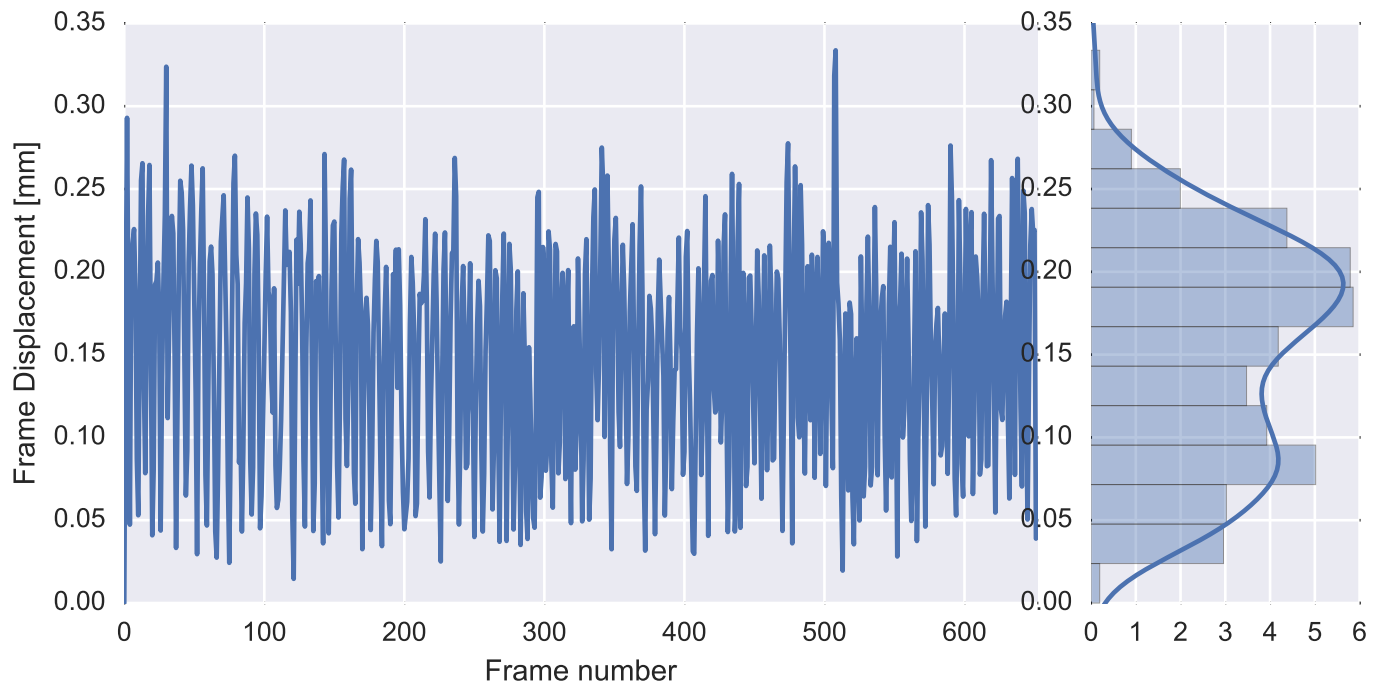

Mean EPI

Brain mask

tSNR

motion

fieldmap correction

coregistration