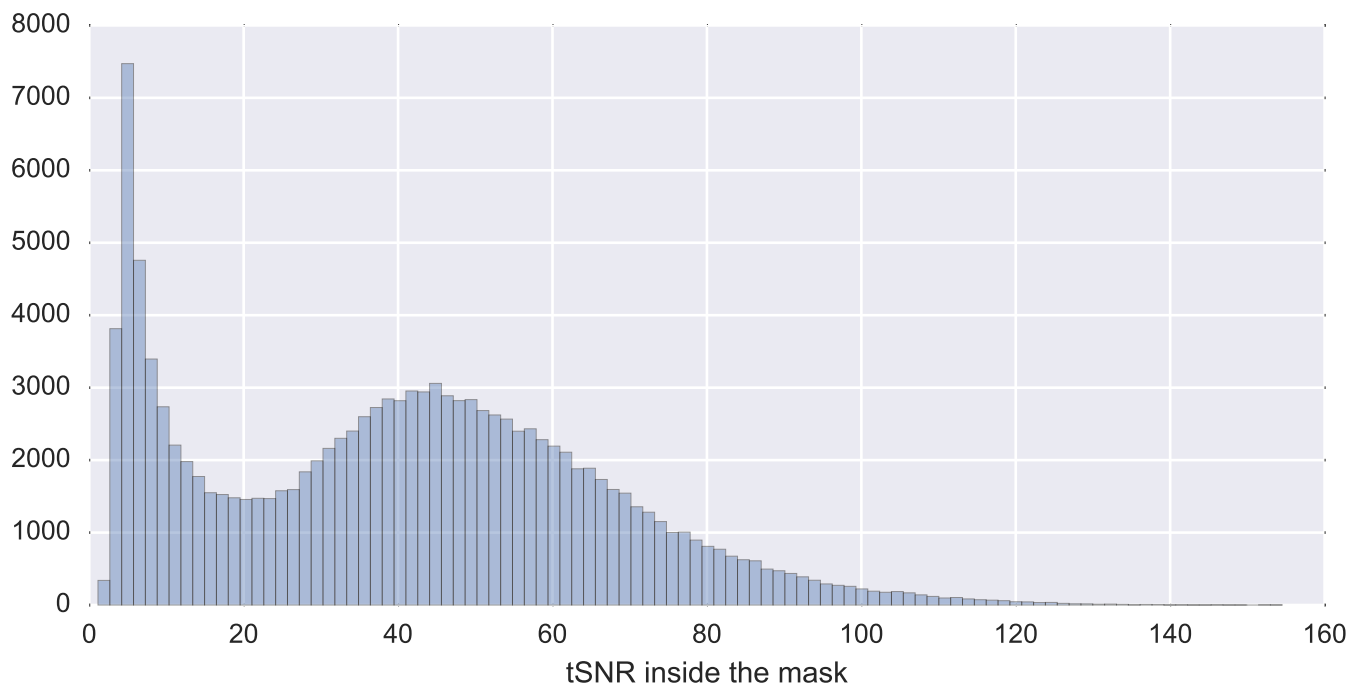

Mean EPI

Brain mask

tSNR

motion

fieldmap correction

coregistration