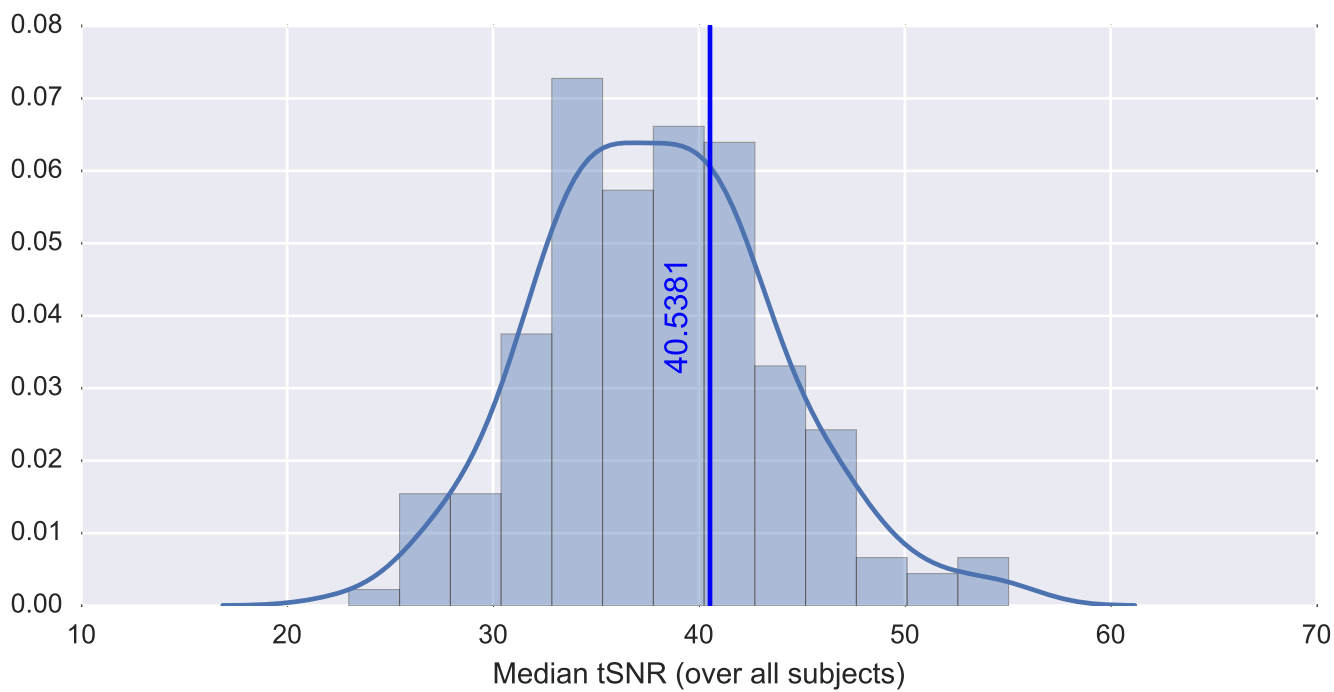

Mean EPI

Brain mask

tSNR

motion

fieldmap correction

coregistration