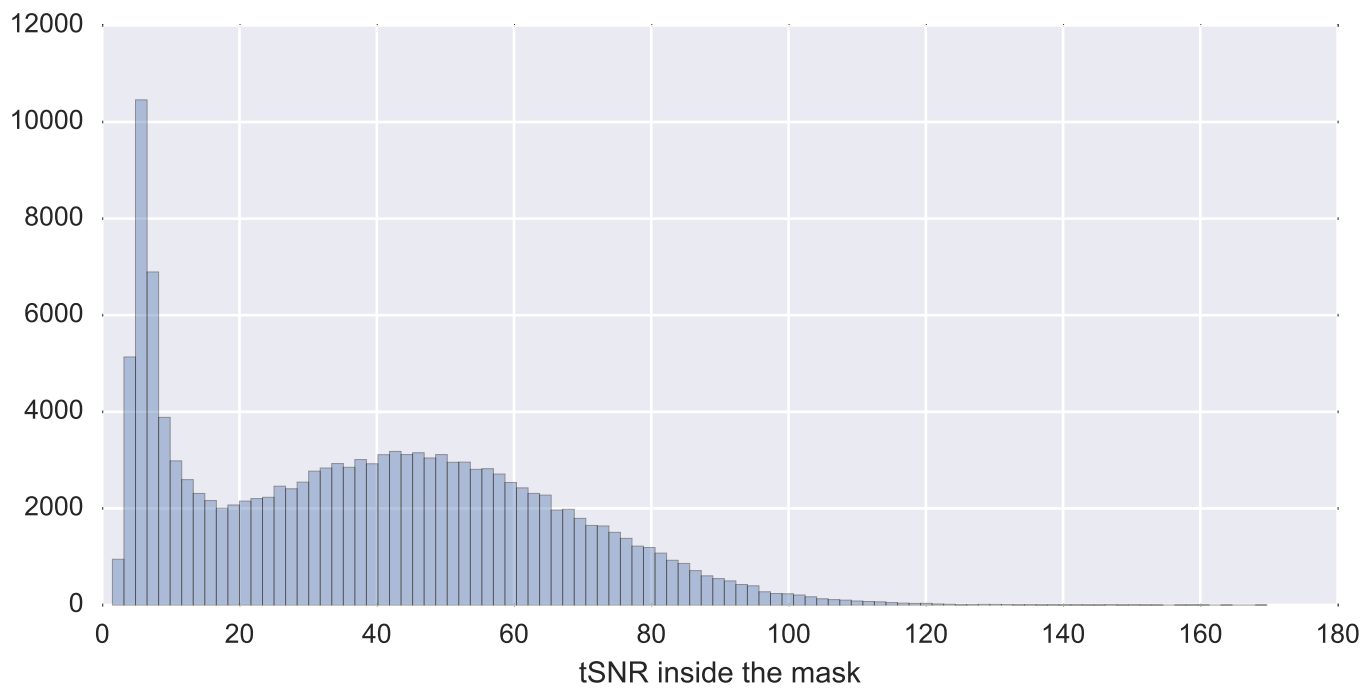

Mean EPI

Brain mask

tSNR

motion

fieldmap correction

coregistration