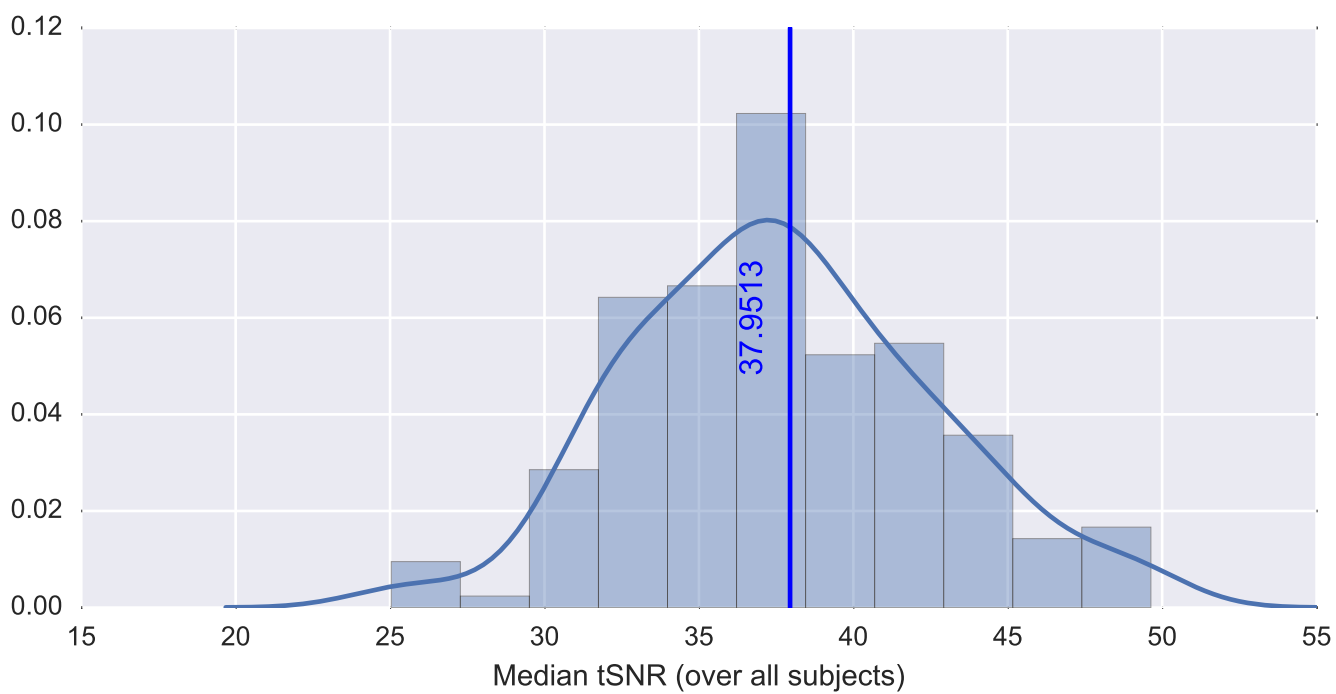

Mean EPI

Brain mask

tSNR

motion

fieldmap correction

coregistration