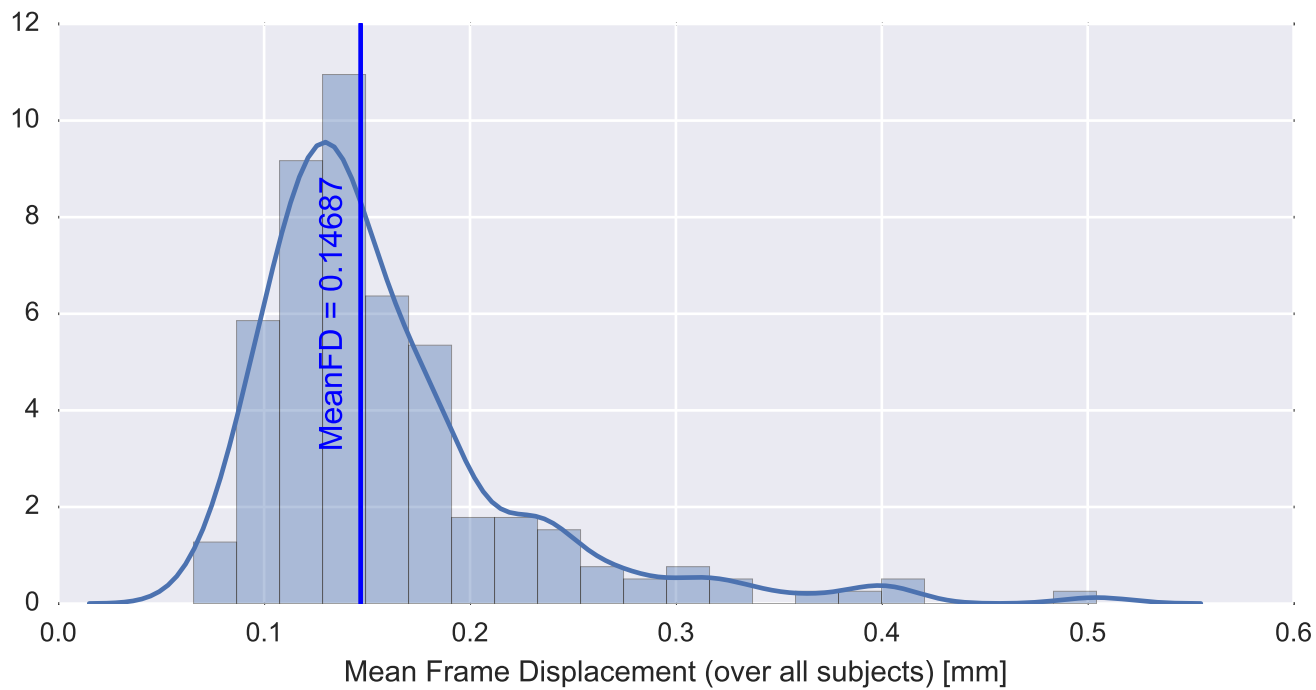

Mean EPI

Brain mask

tSNR

motion

fieldmap correction

coregistration