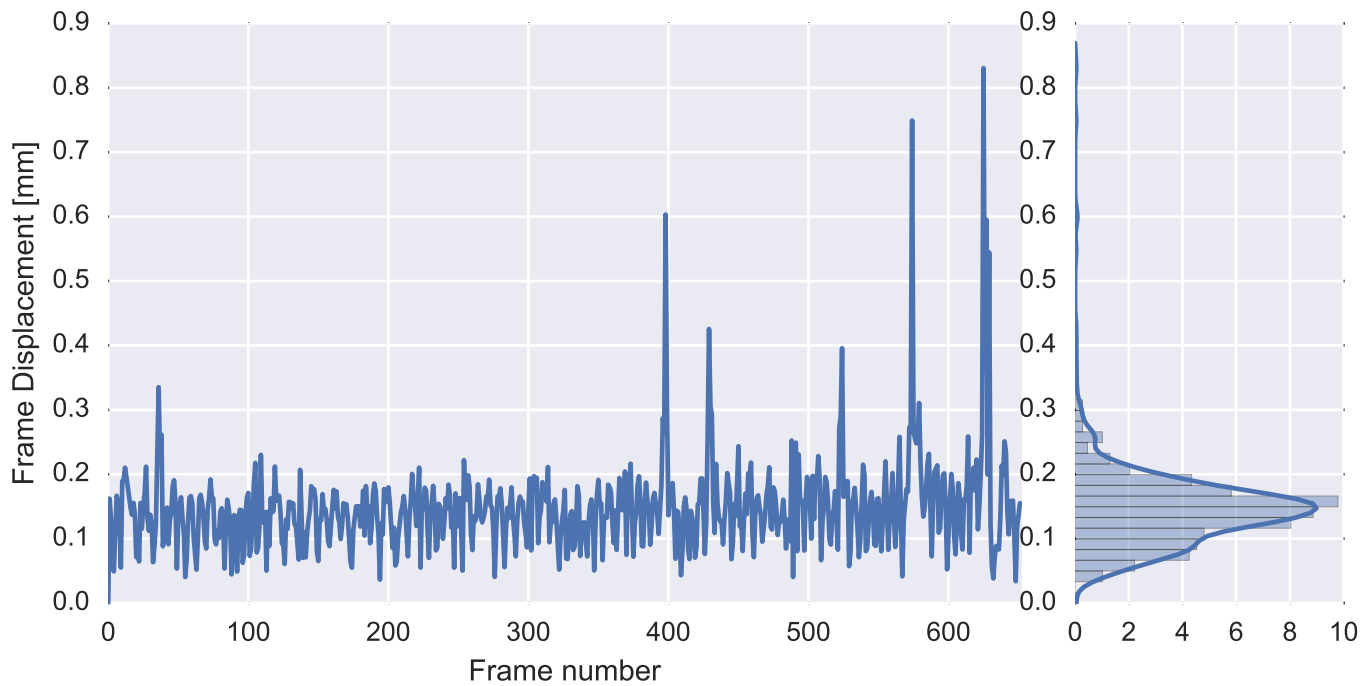

Mean EPI

Brain mask

tSNR

motion

fieldmap correction

coregistration