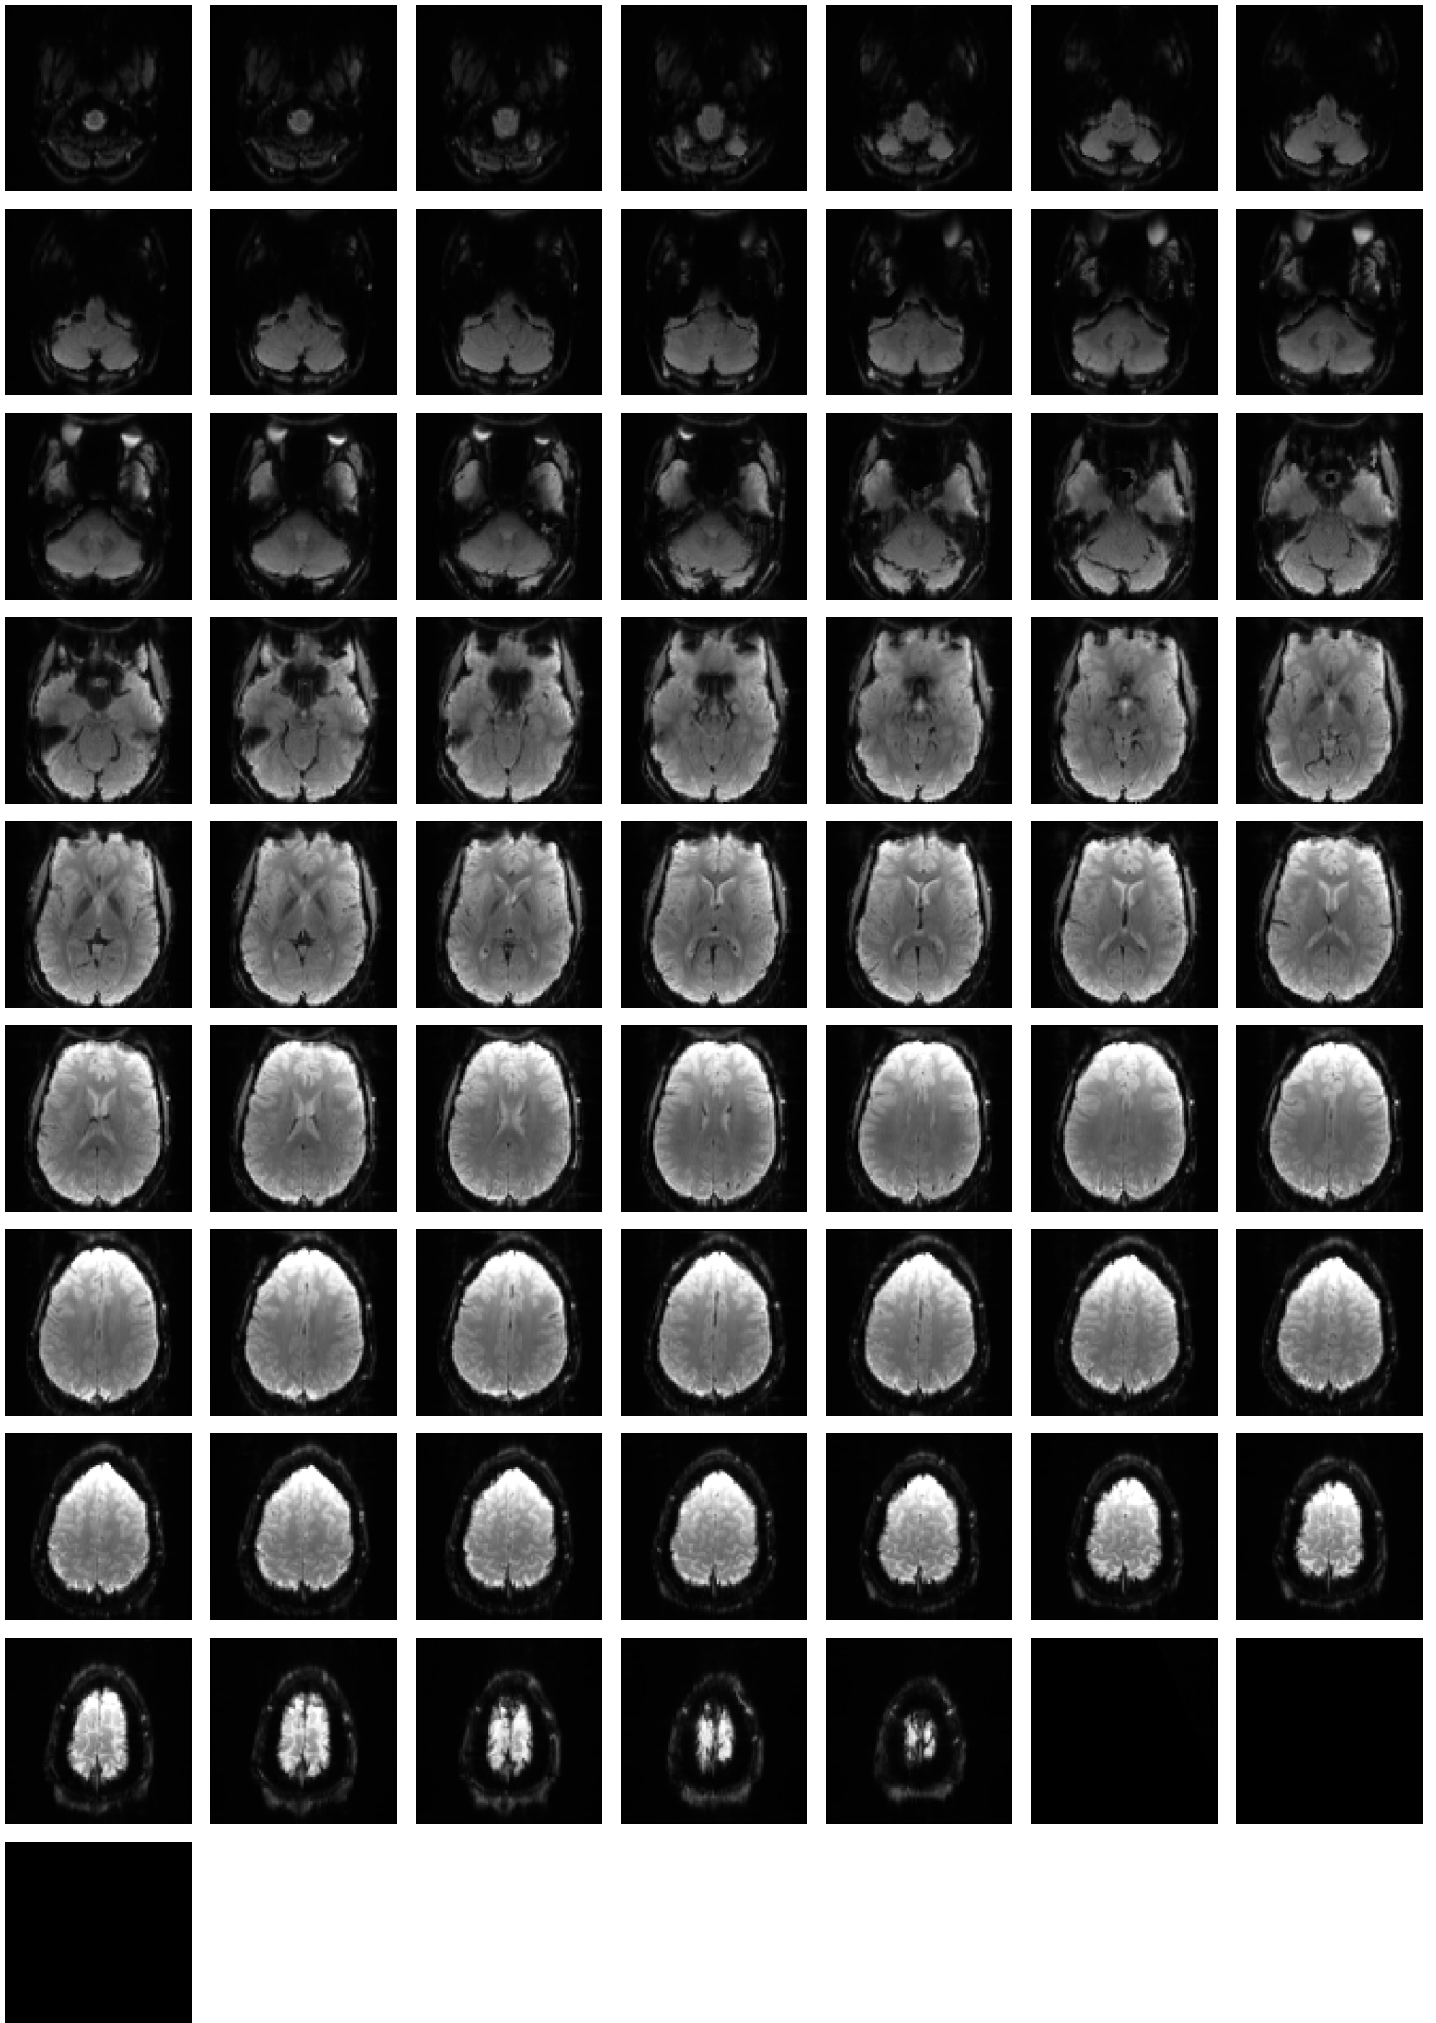

Mean EPI

Brain mask

tSNR

motion

fieldmap correction

coregistration