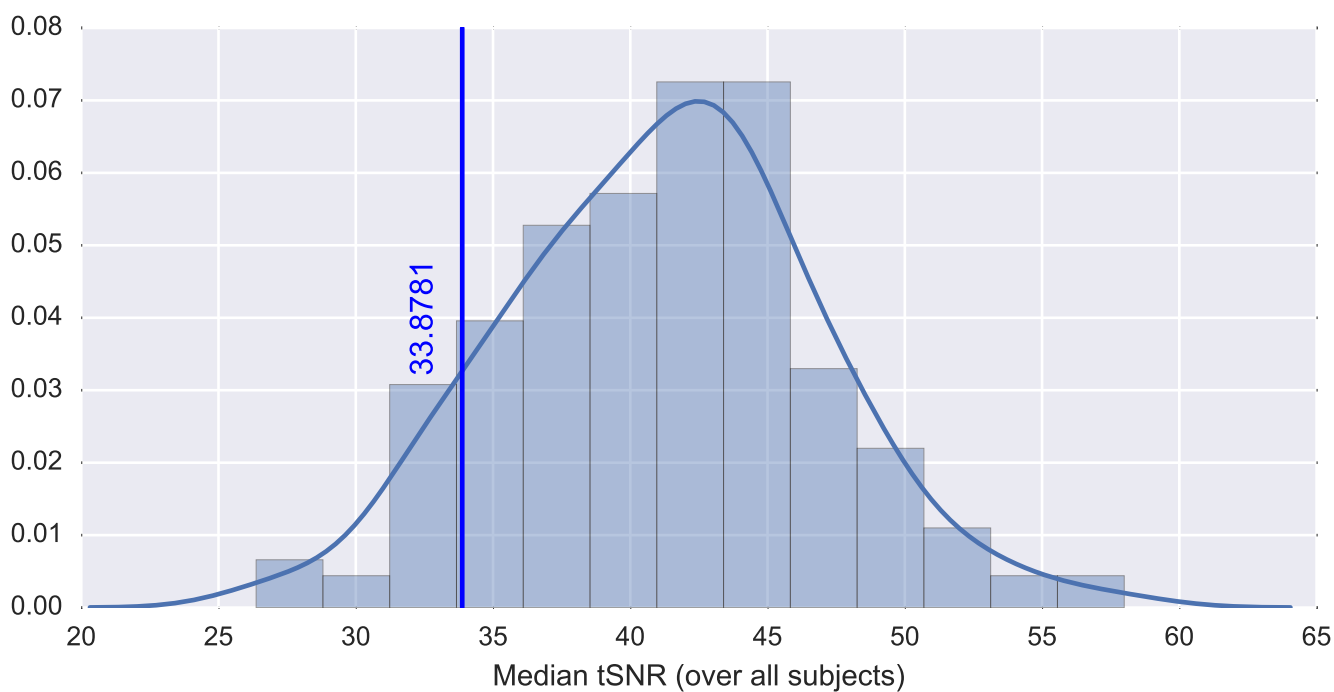

Mean EPI

Brain mask

tSNR

motion

fieldmap correction

coregistration