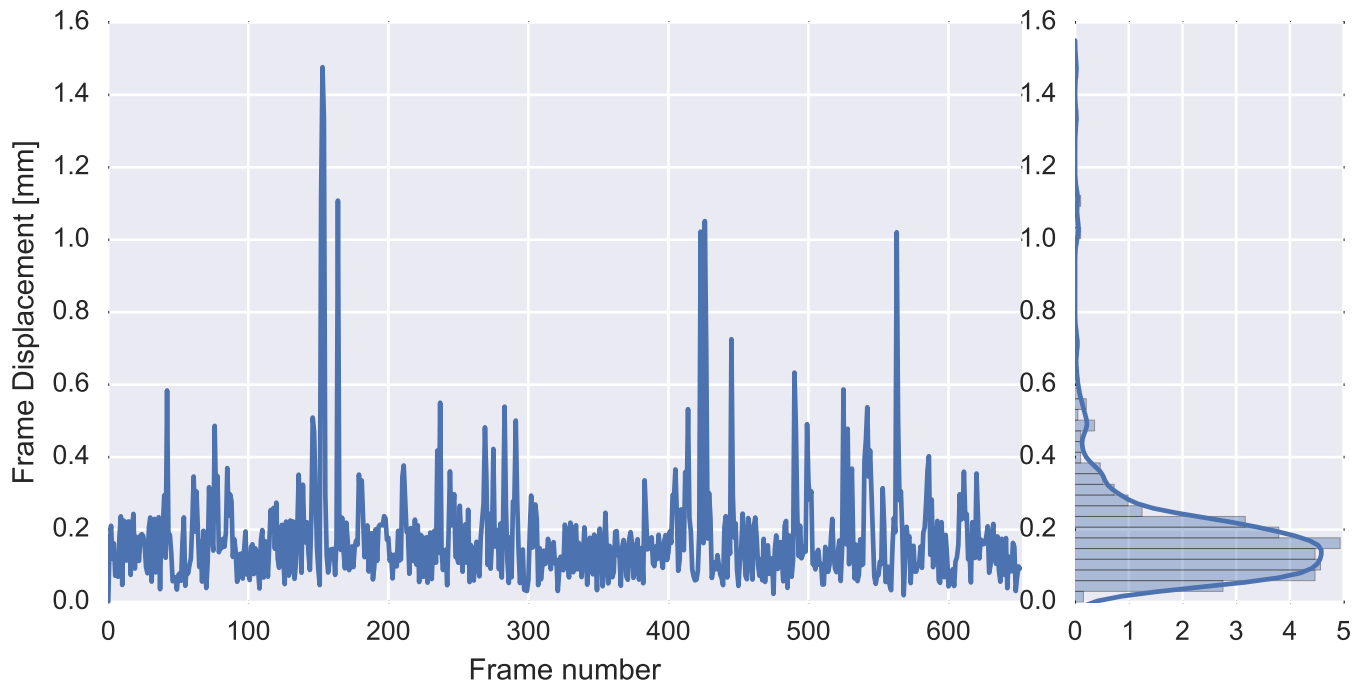

Mean EPI

Brain mask

tSNR

motion

fieldmap correction

coregistration