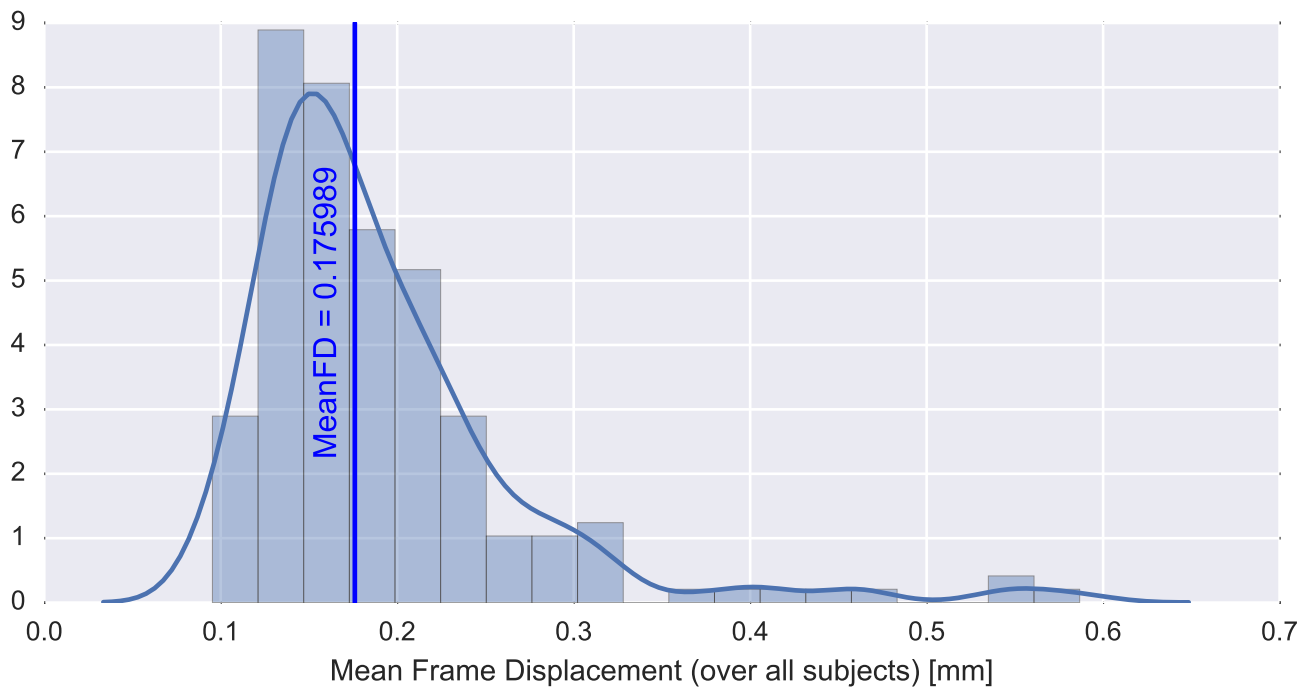

Mean EPI

Brain mask

tSNR

motion

fieldmap correction

coregistration