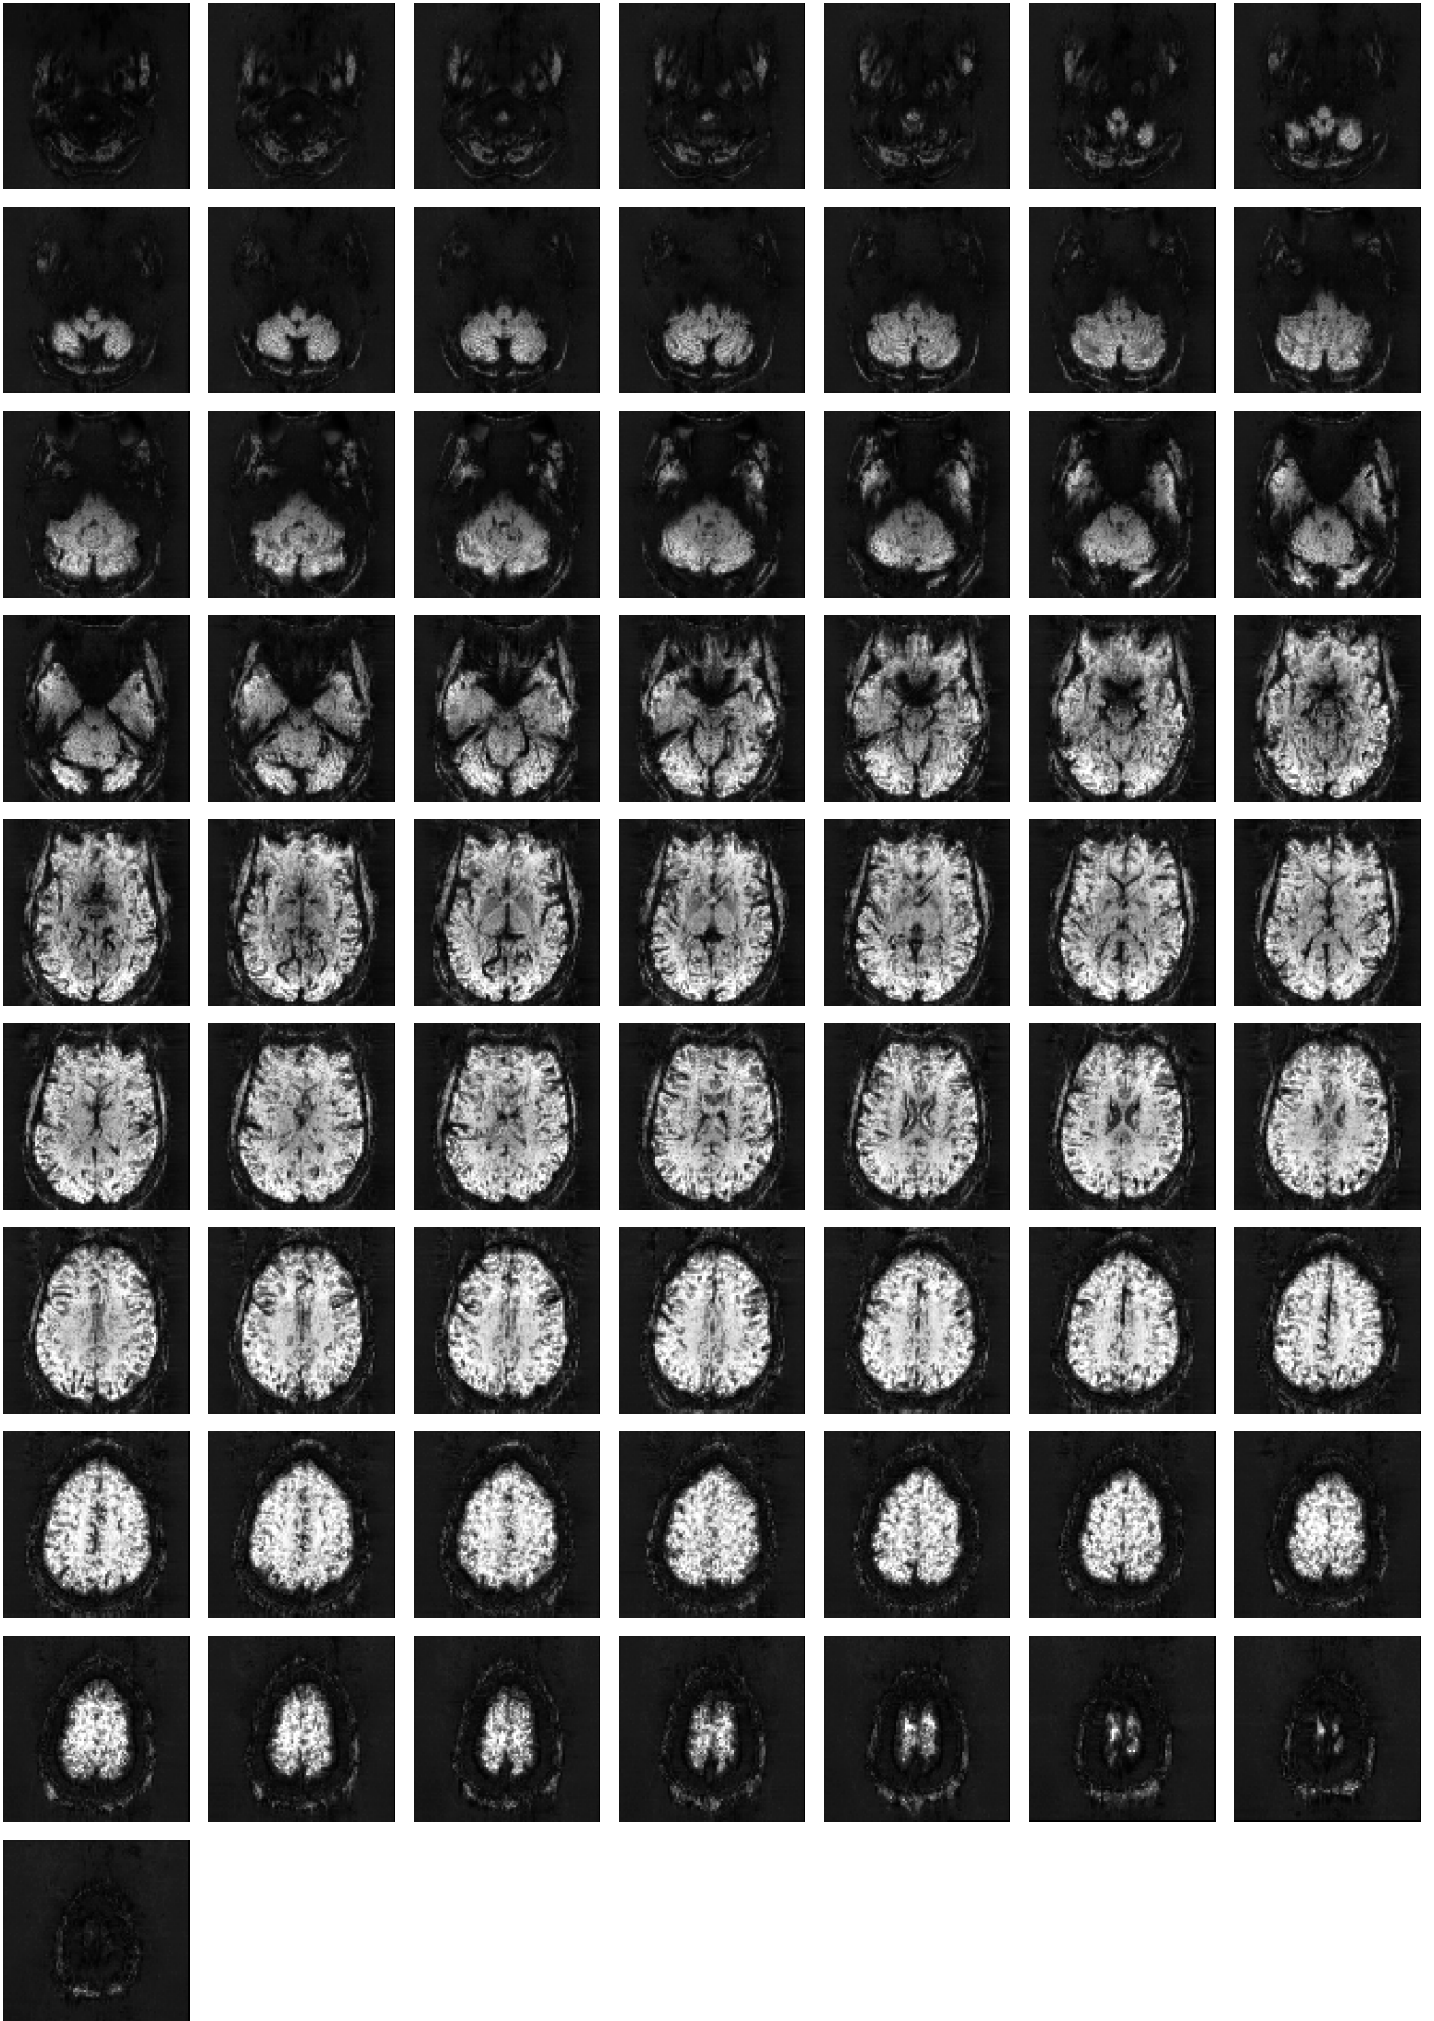

Mean EPI

Brain mask

tSNR

motion

fieldmap correction

coregistration