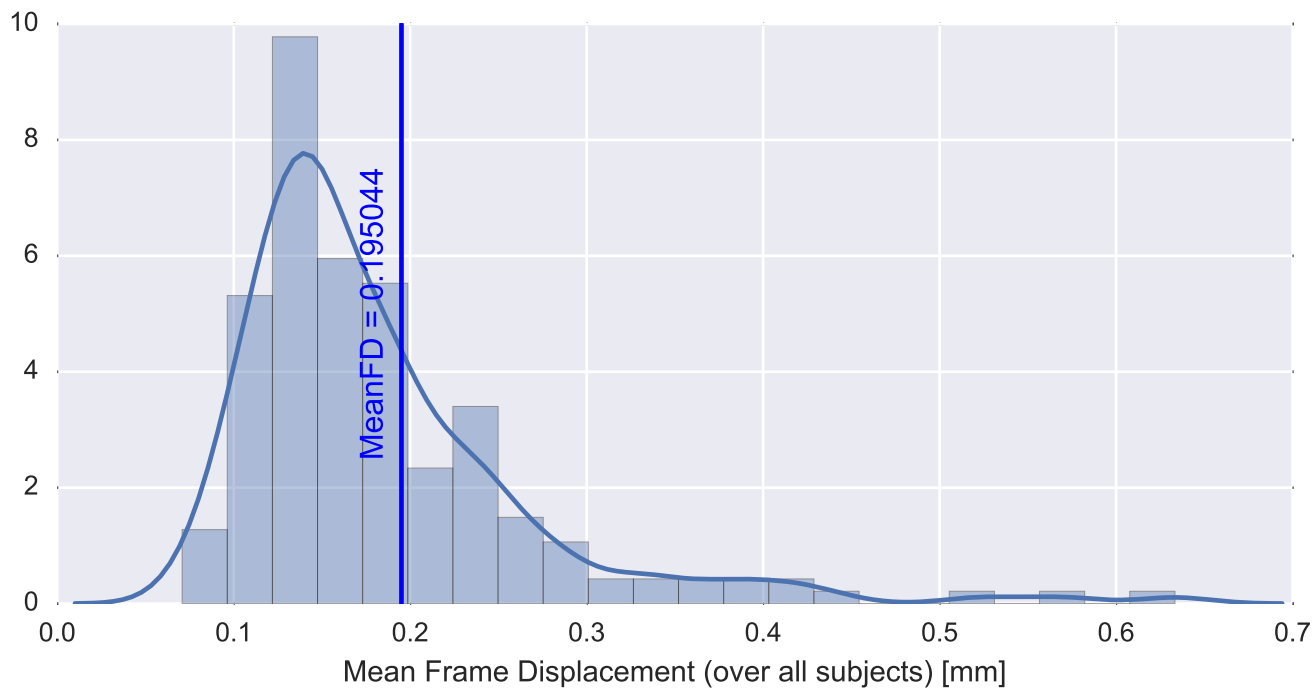

Mean EPI

Brain mask

tSNR

motion

fieldmap correction

coregistration