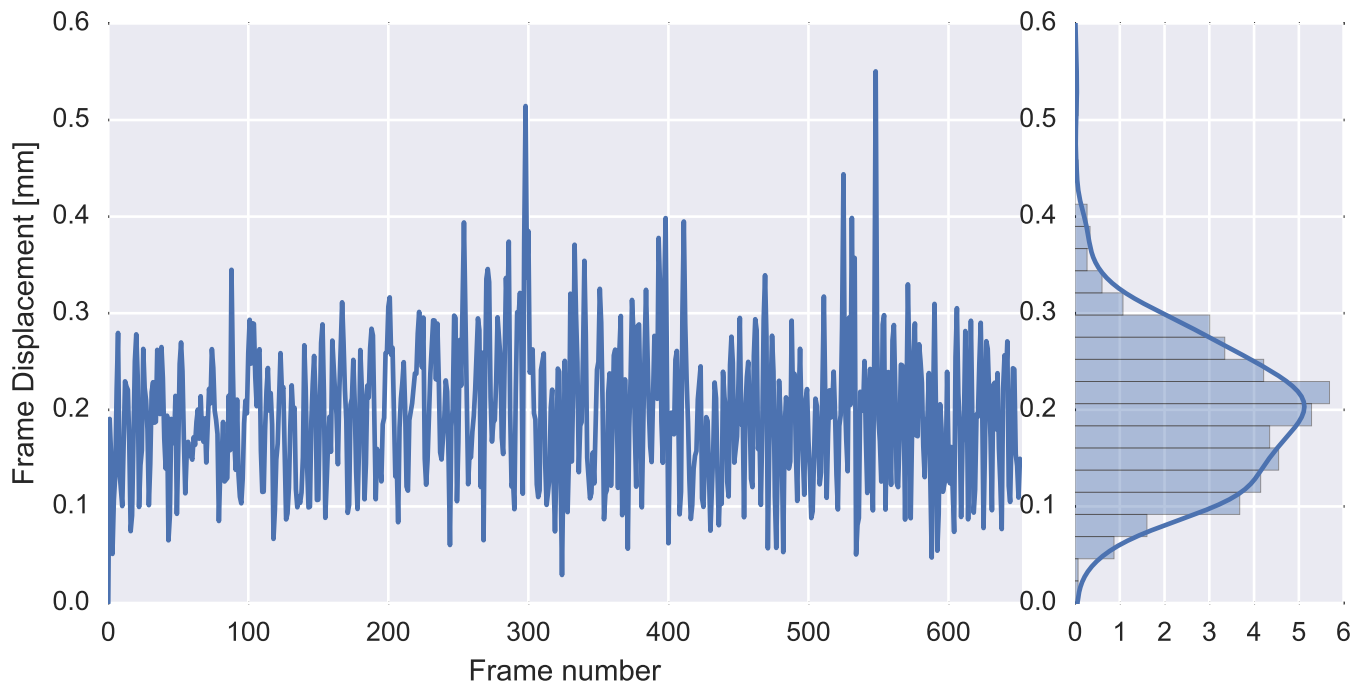

Mean EPI

Brain mask

tSNR

motion

fieldmap correction

coregistration