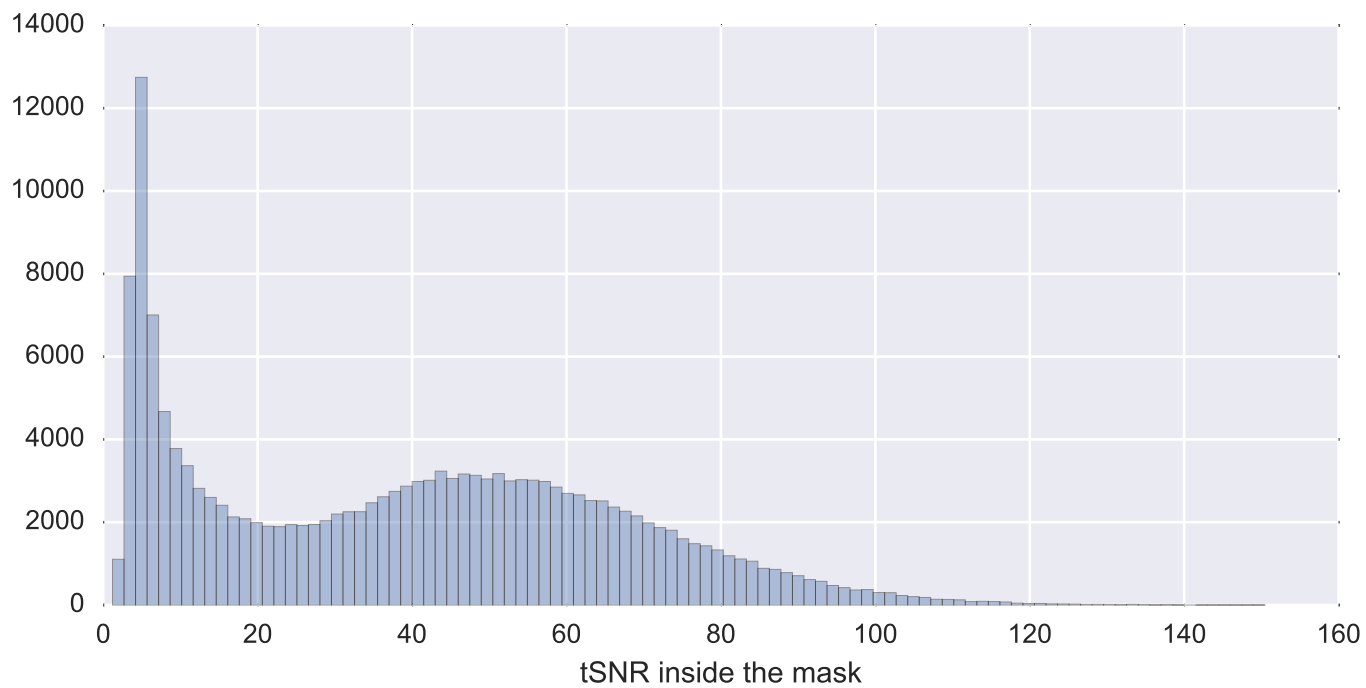

Mean EPI

Brain mask

tSNR

motion

fieldmap correction

coregistration