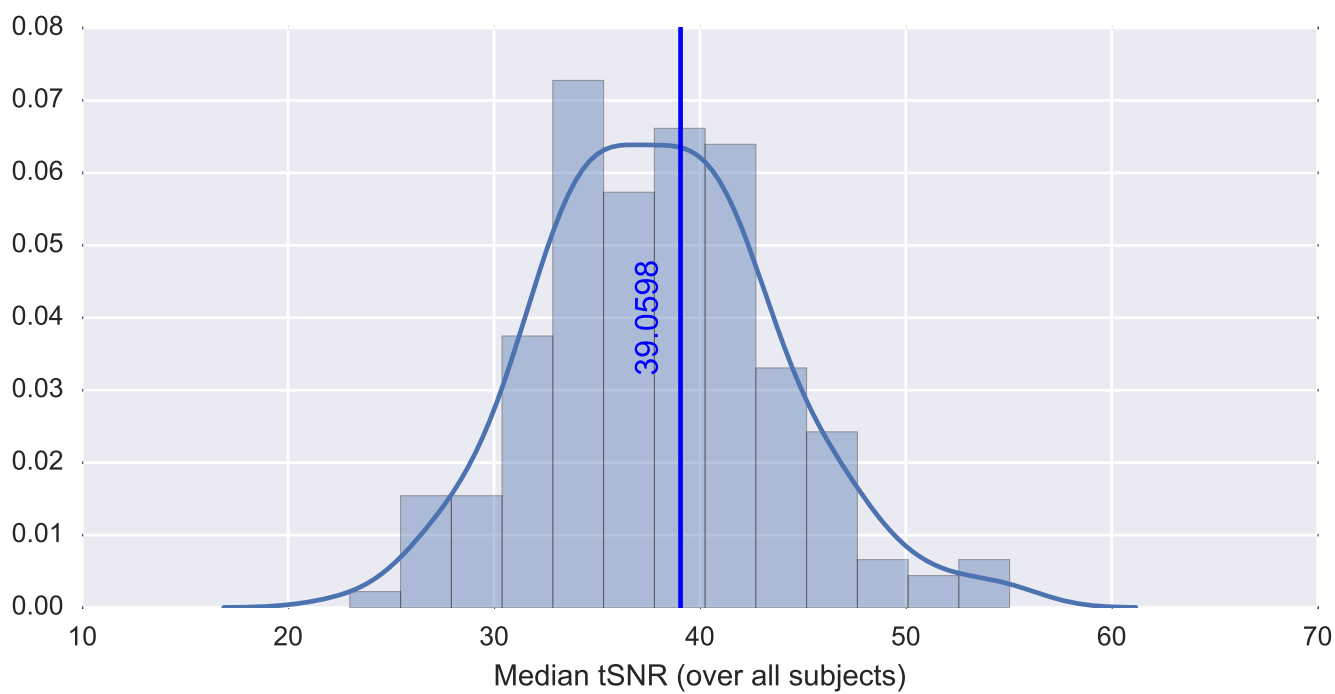

Mean EPI

Brain mask

tSNR

motion

fieldmap correction

coregistration