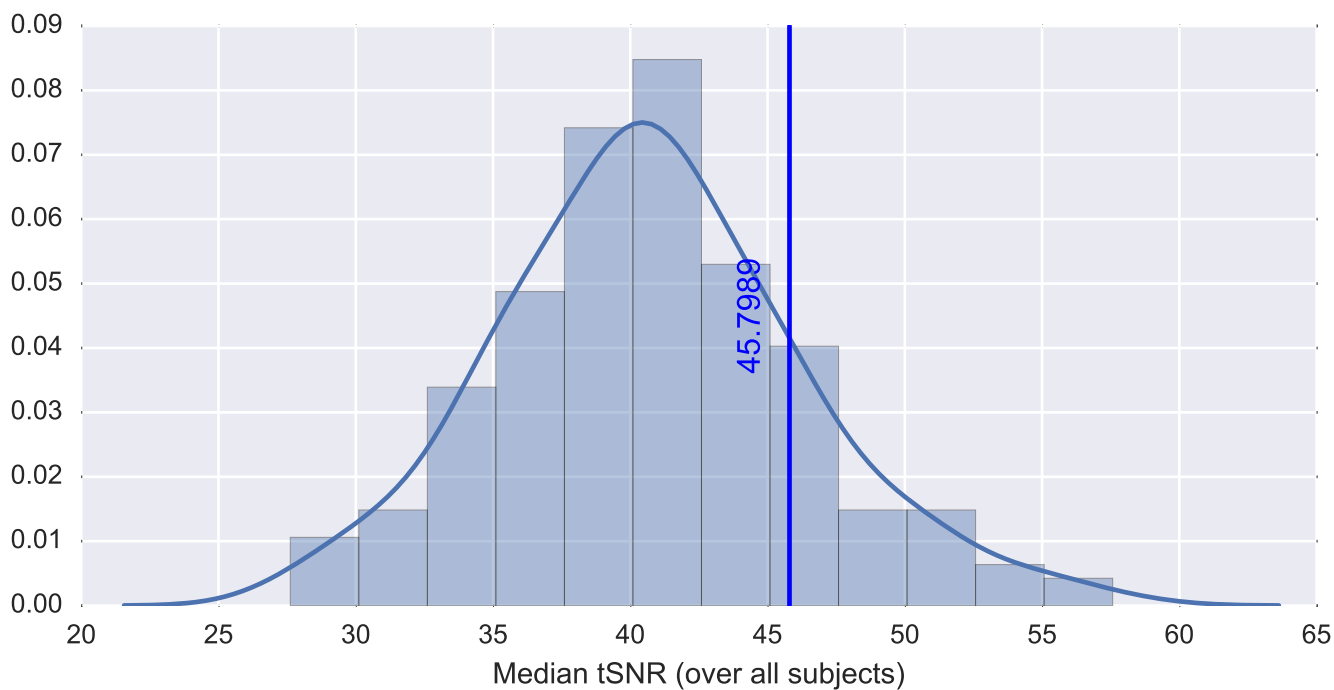

Mean EPI

Brain mask

tSNR

motion

fieldmap correction

coregistration