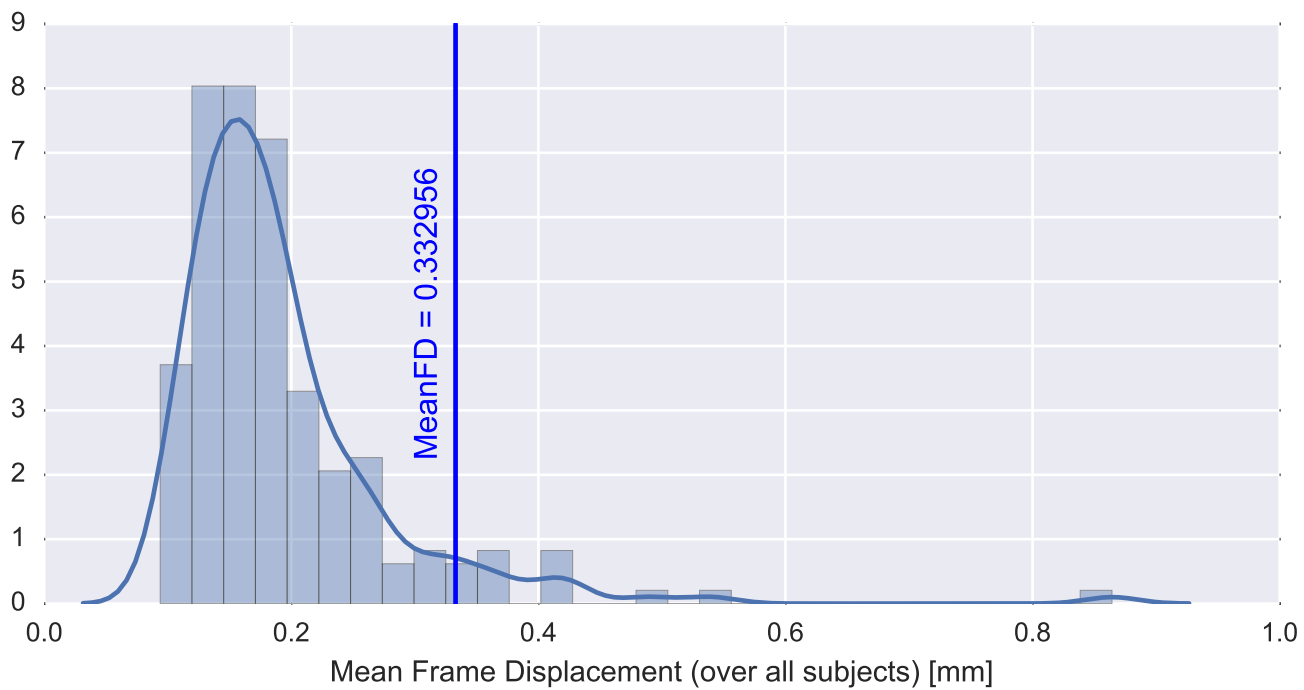

Mean EPI

Brain mask

tSNR

motion

fieldmap correction

coregistration