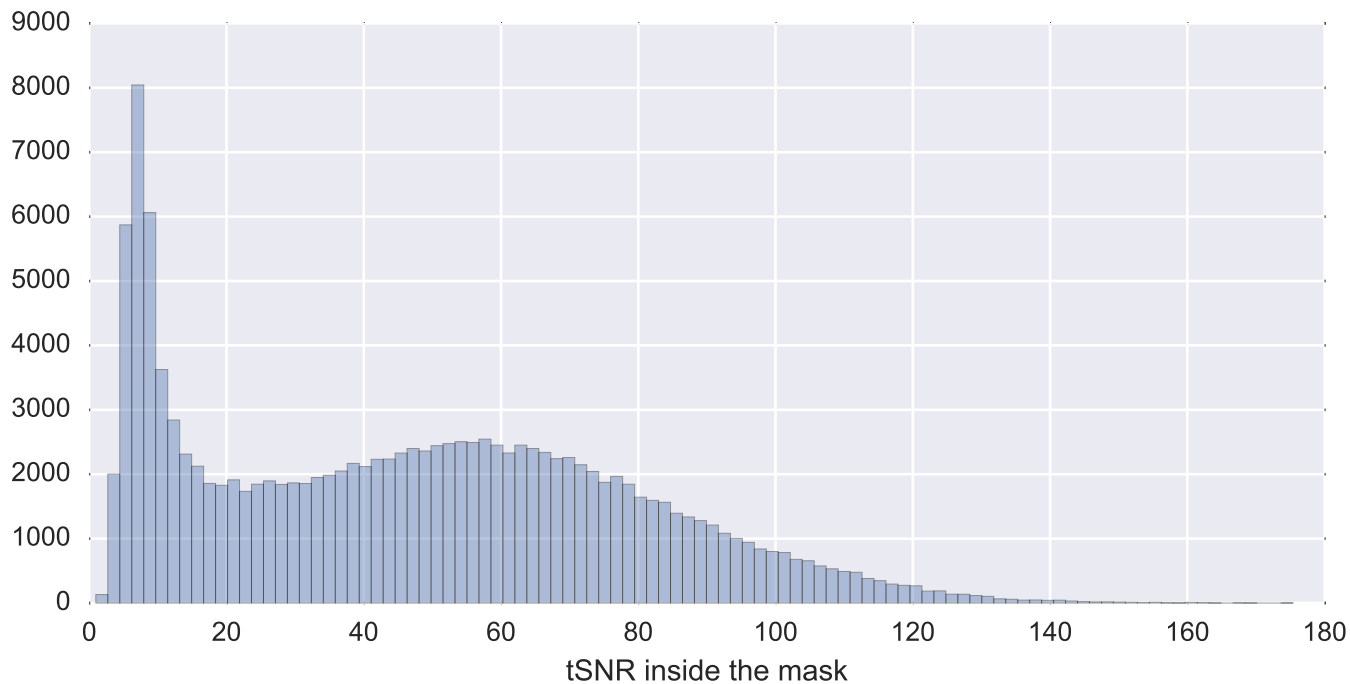

Mean EPI

Brain mask

tSNR

motion

fieldmap correction

coregistration