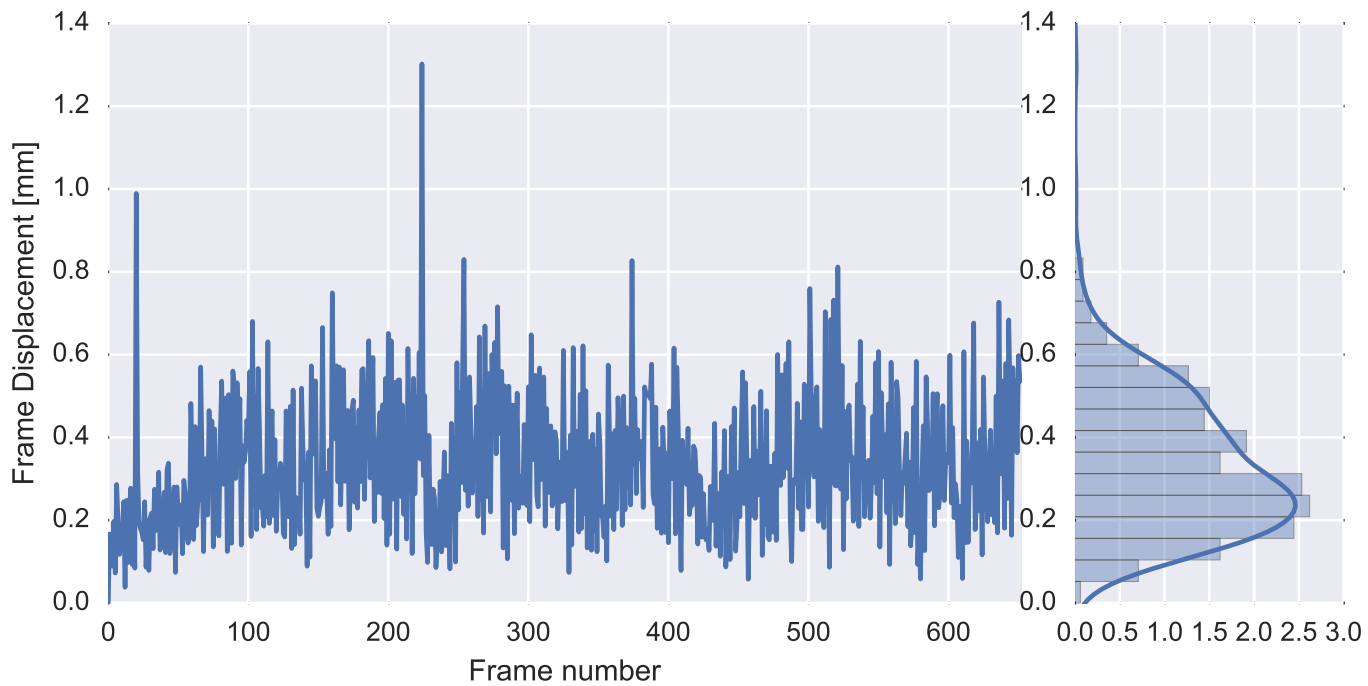

Mean EPI

Brain mask

tSNR

motion

fieldmap correction

coregistration