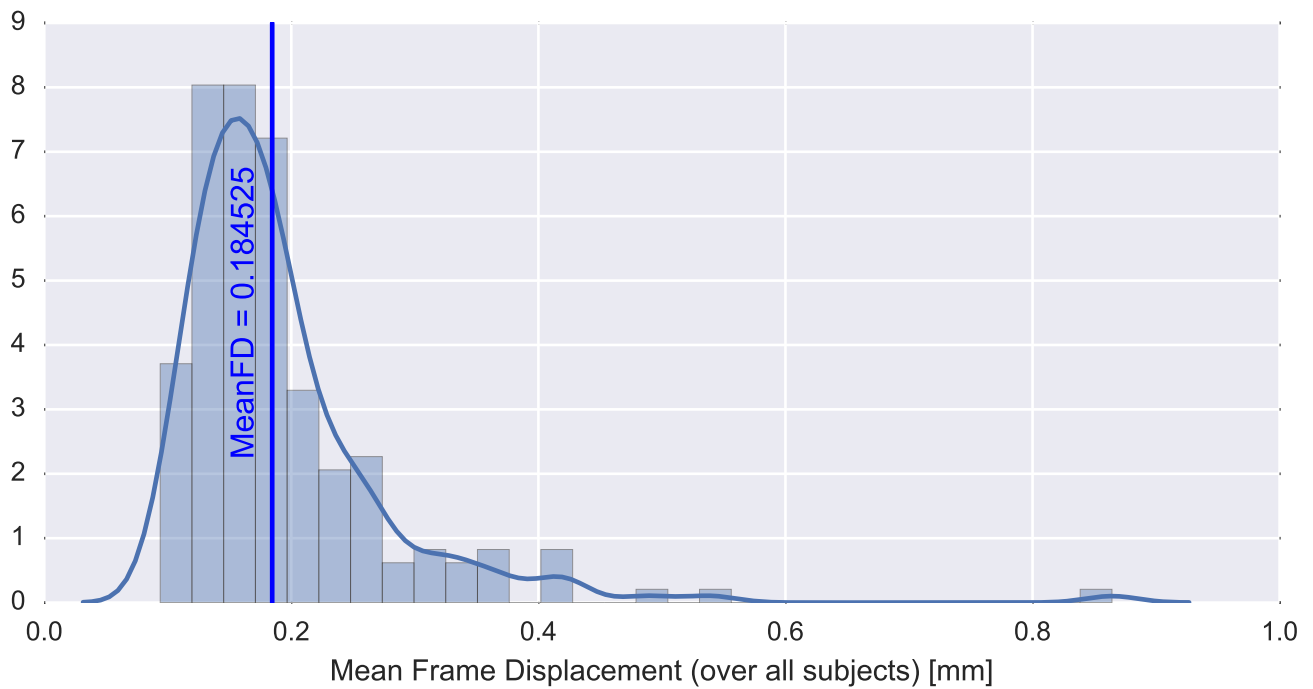

Mean EPI

Brain mask

tSNR

motion

fieldmap correction

coregistration