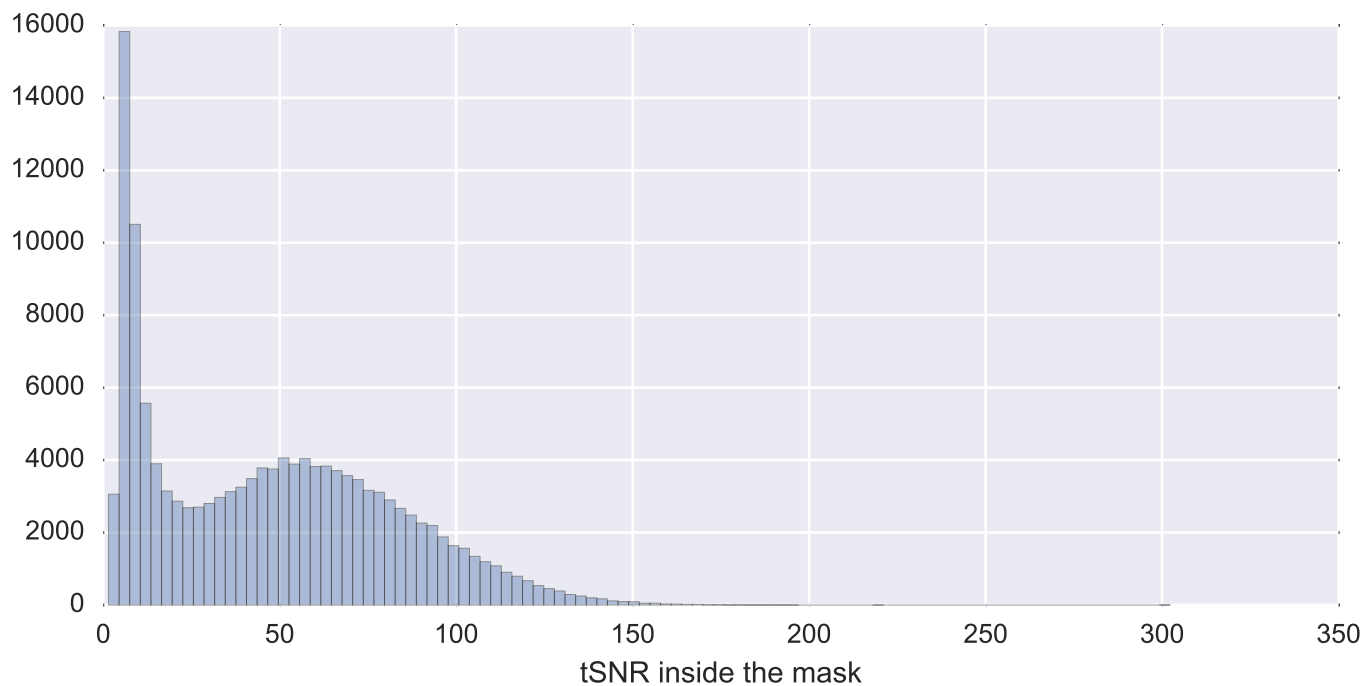

Mean EPI

Brain mask

tSNR

motion

fieldmap correction

coregistration