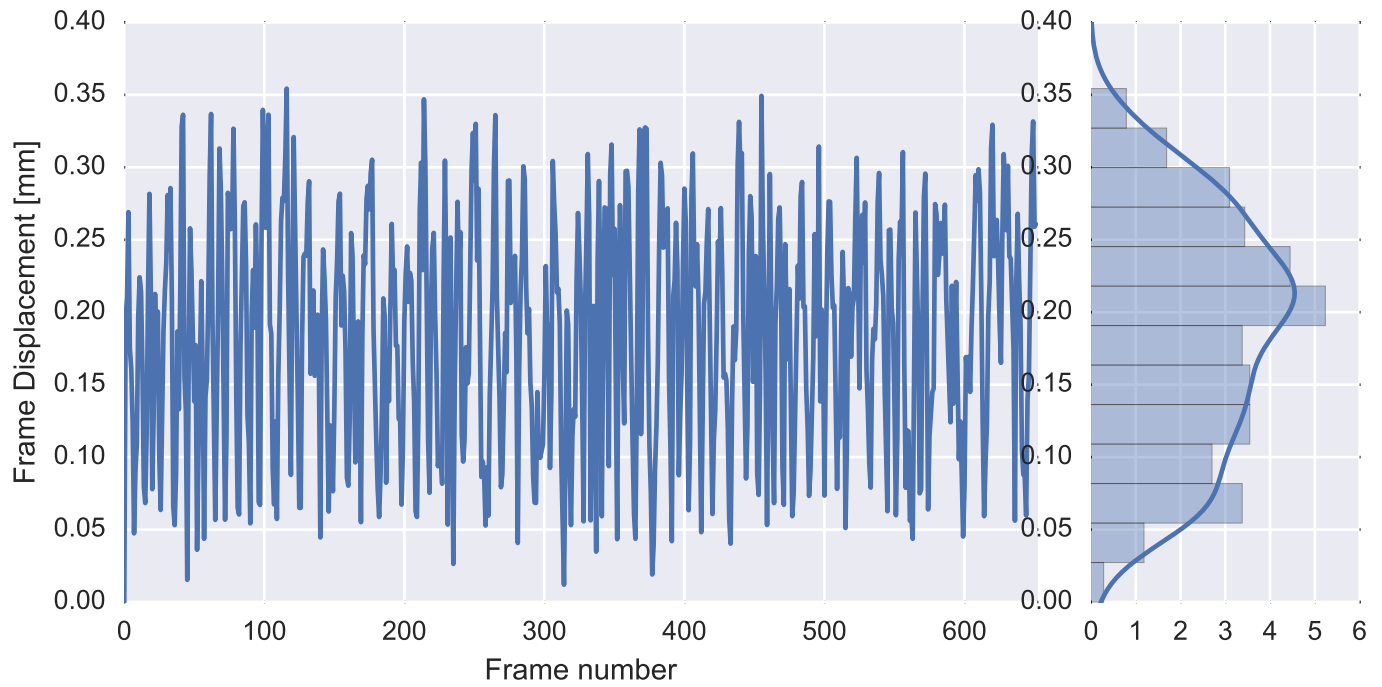

Mean EPI

Brain mask

tSNR

motion

fieldmap correction

coregistration