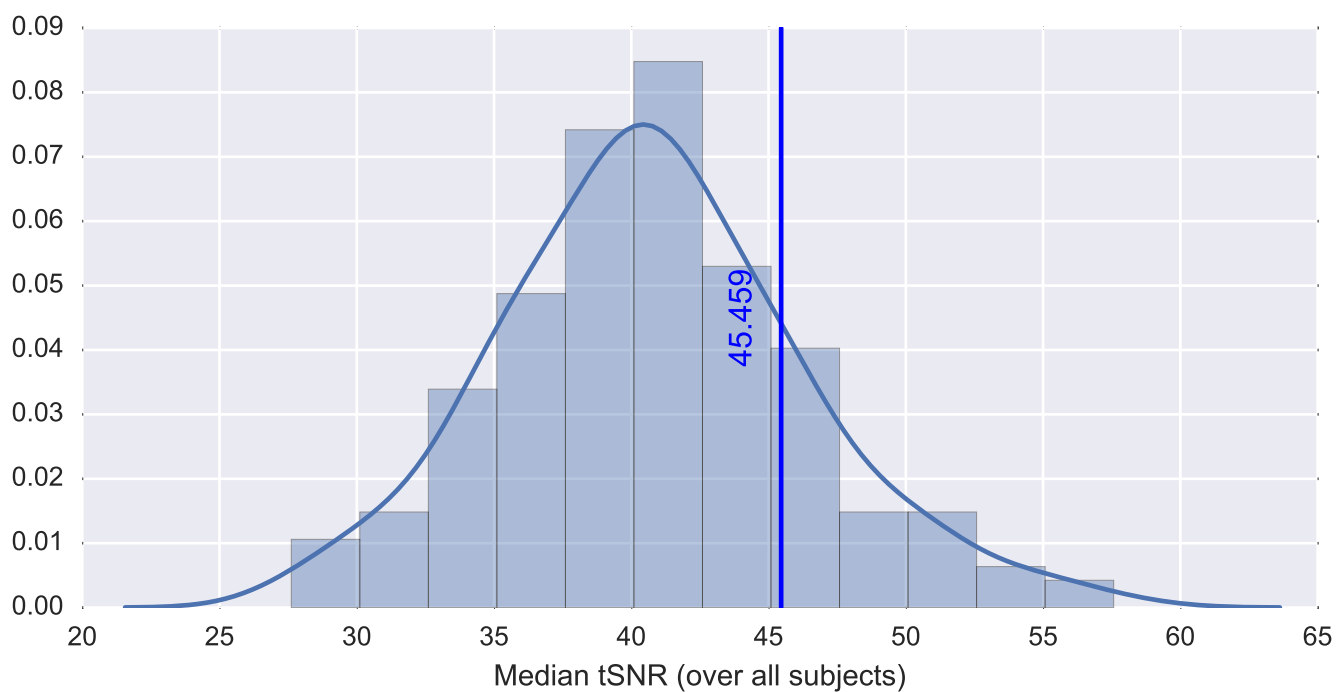

Mean EPI

Brain mask

tSNR

motion

fieldmap correction

coregistration