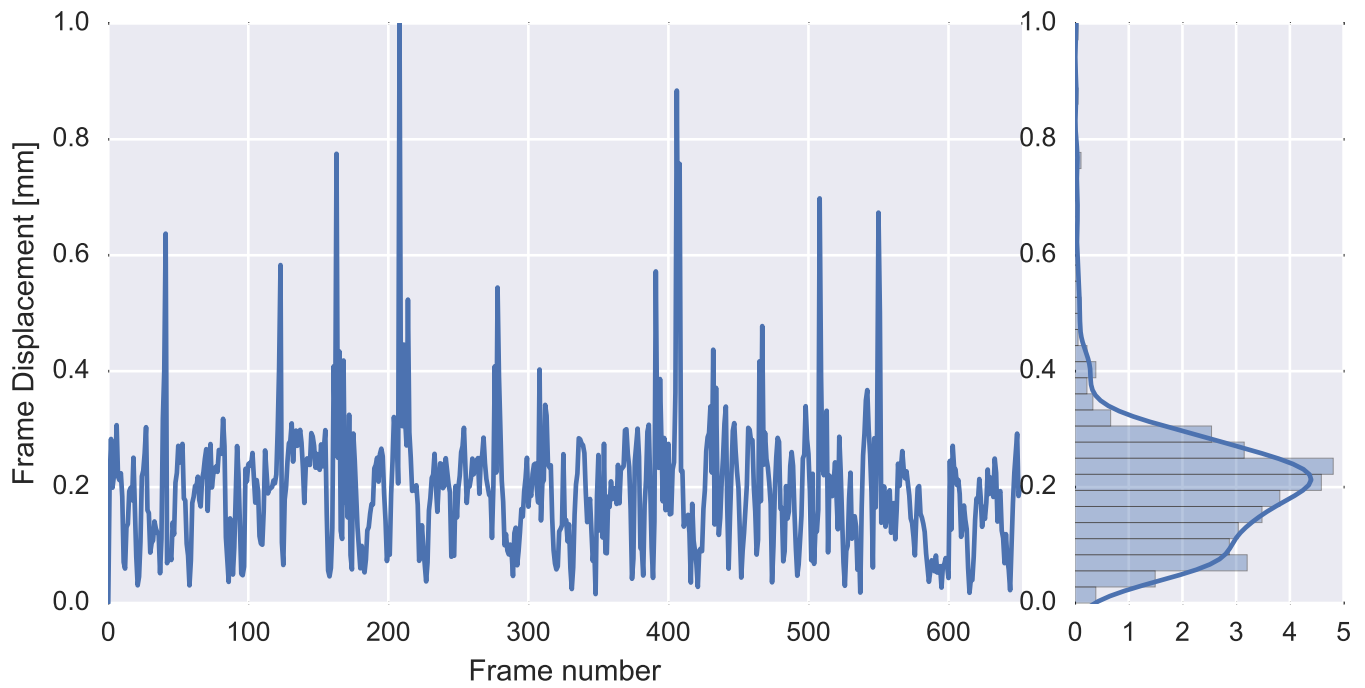

Mean EPI

Brain mask

tSNR

motion

fieldmap correction

coregistration