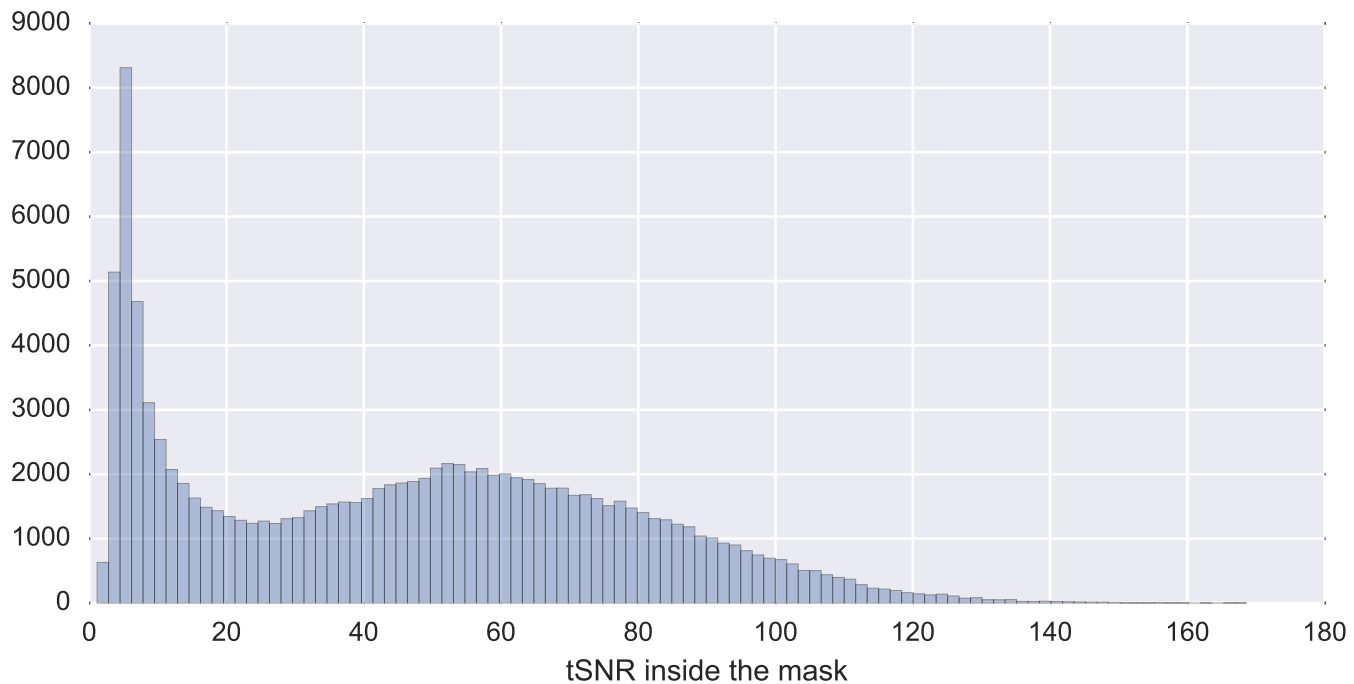

Mean EPI

Brain mask

tSNR

motion

fieldmap correction

coregistration