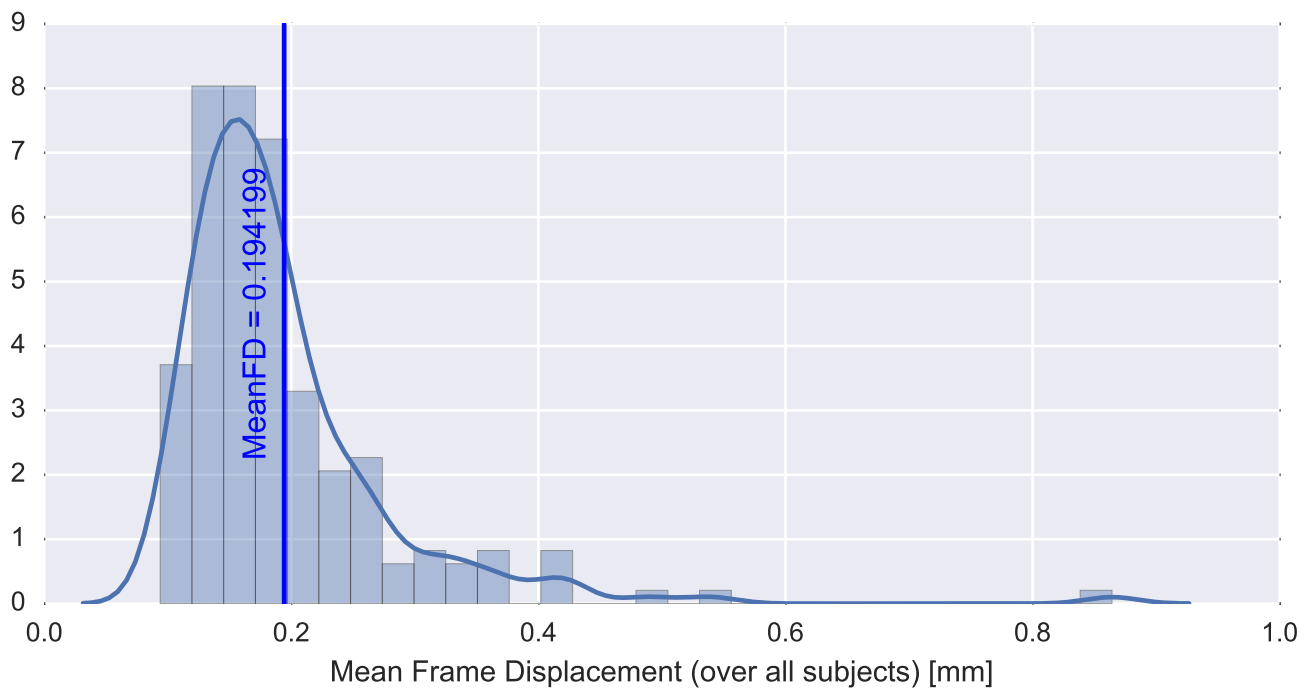

Mean EPI

Brain mask

tSNR

motion

fieldmap correction

coregistration