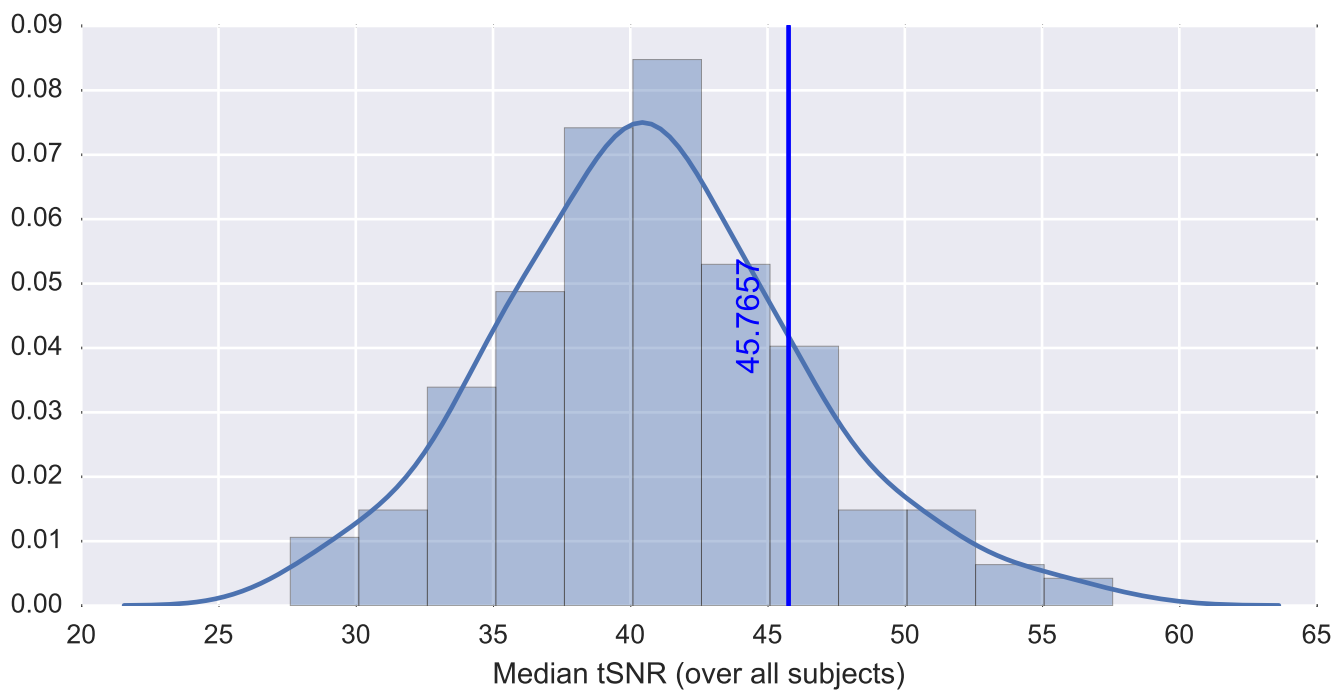

Mean EPI

Brain mask

tSNR

motion

fieldmap correction

coregistration