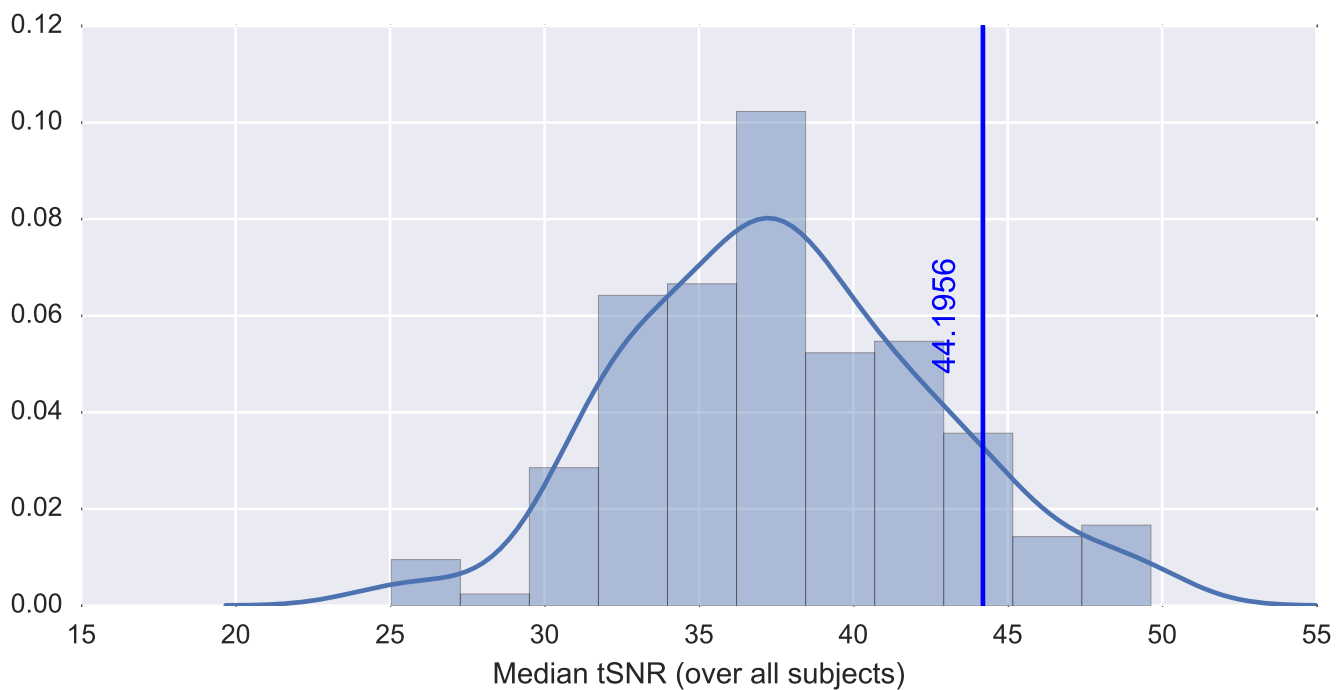

Mean EPI

Brain mask

tSNR

motion

fieldmap correction

coregistration