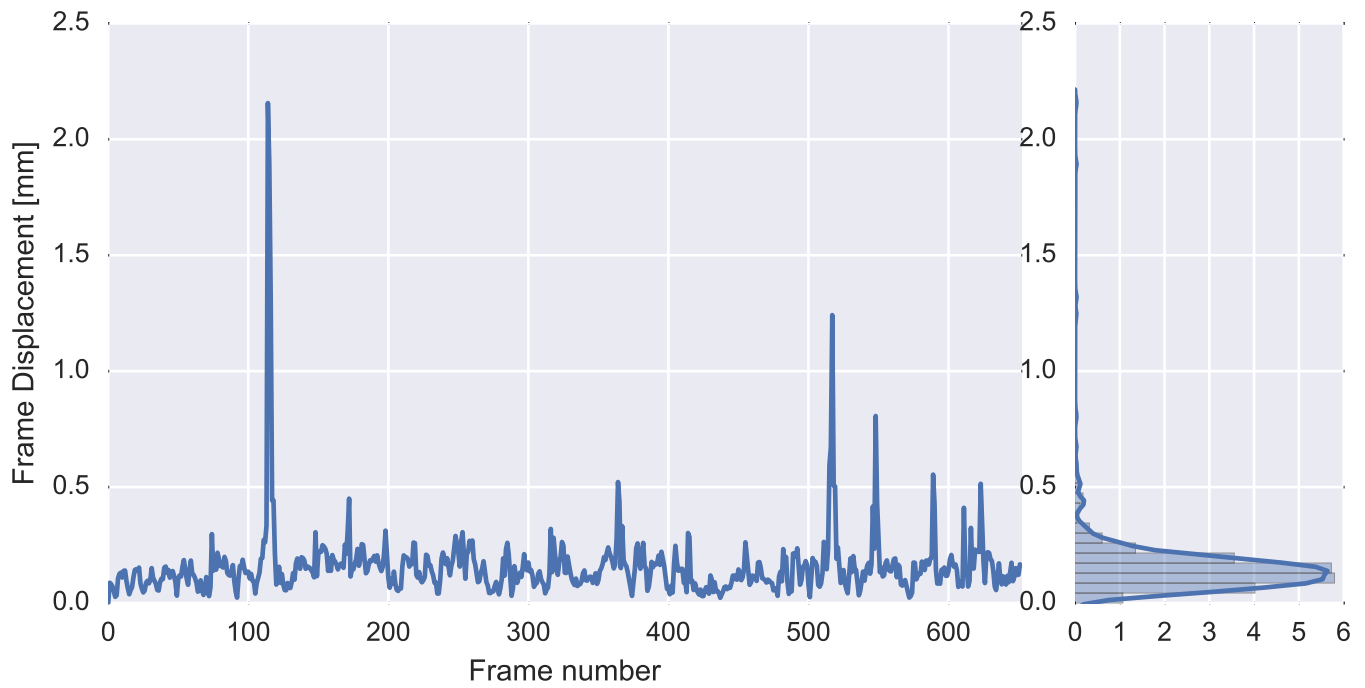

Mean EPI

Brain mask

tSNR

motion

fieldmap correction

coregistration