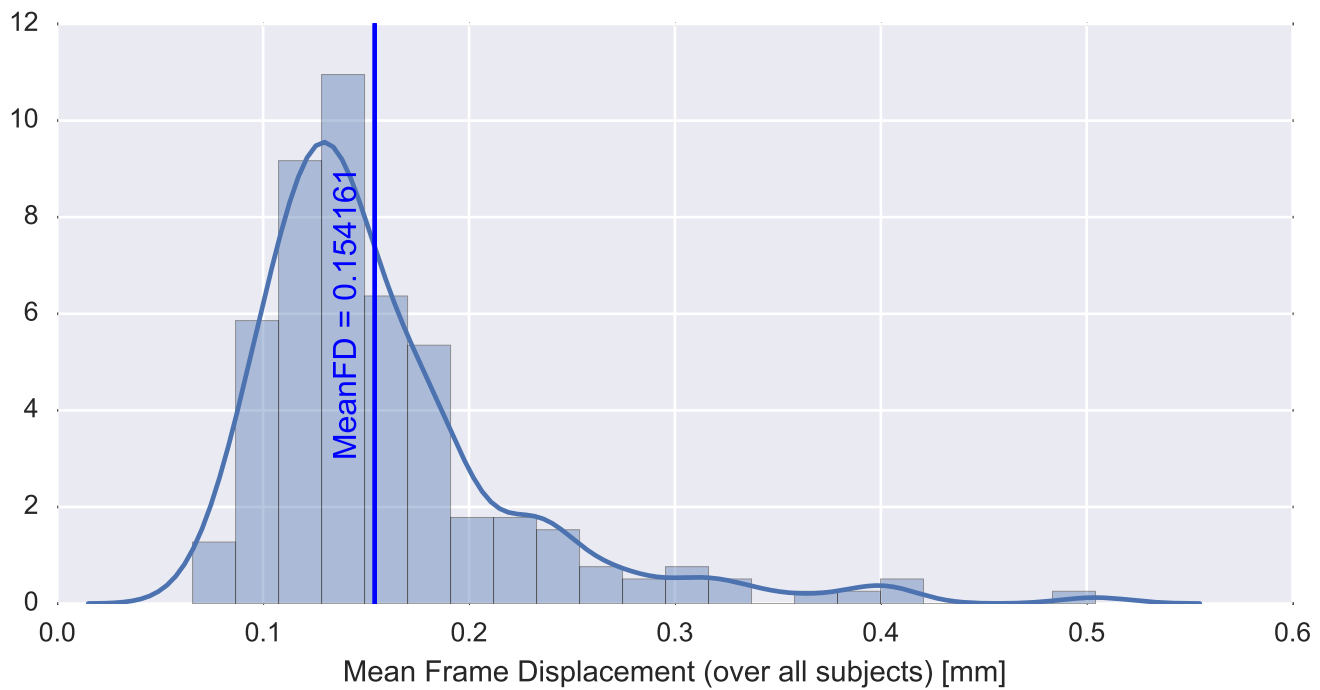

Mean EPI

Brain mask

tSNR

motion

fieldmap correction

coregistration