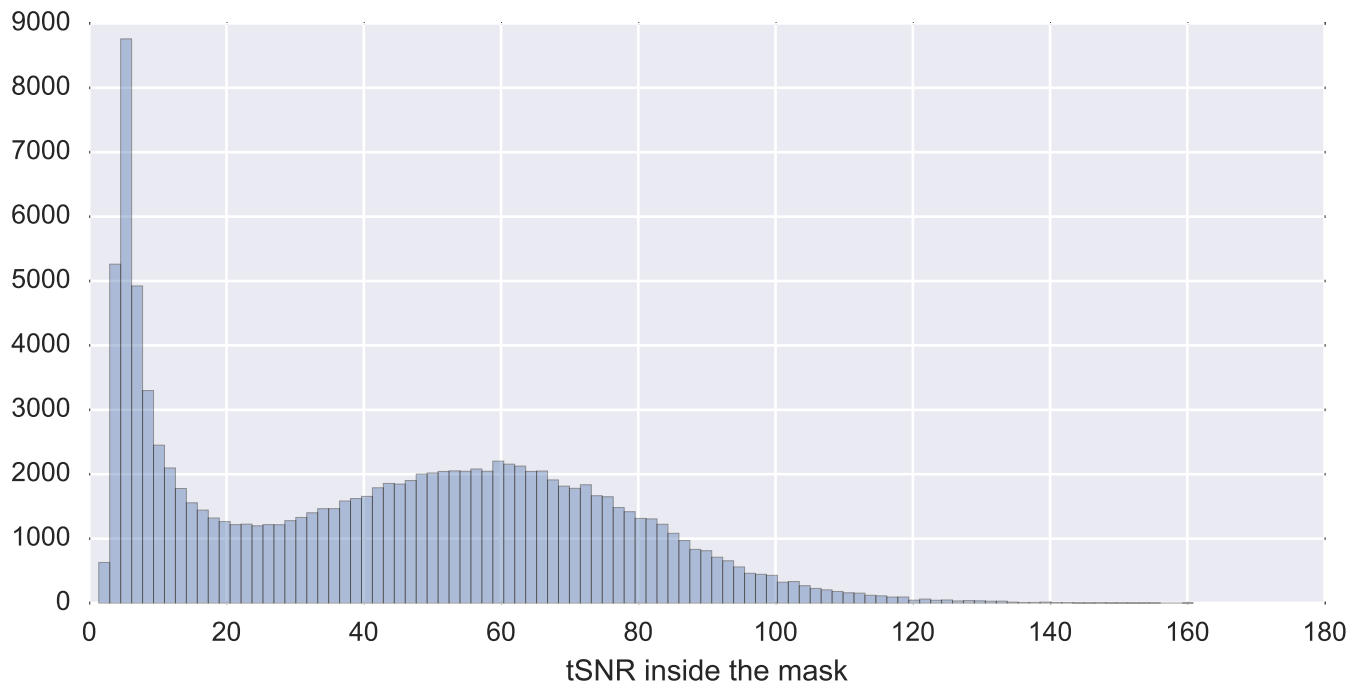

Mean EPI

Brain mask

tSNR

motion

fieldmap correction

coregistration