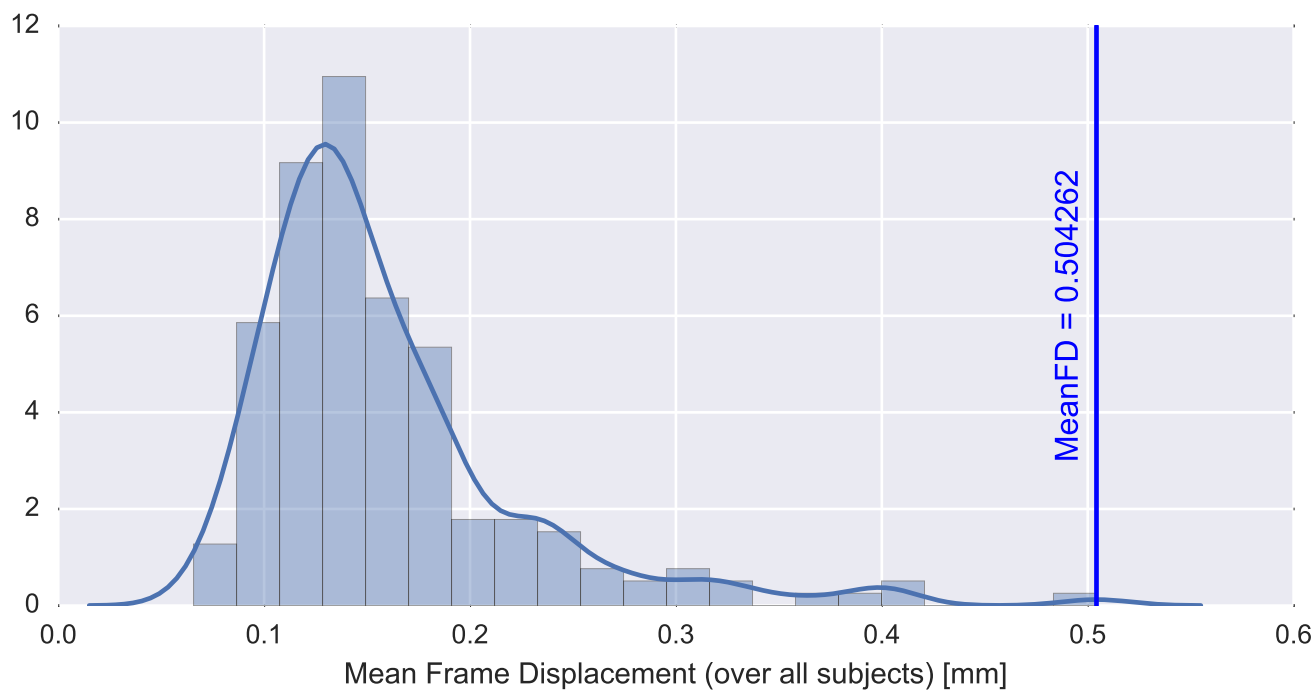

Mean EPI

Brain mask

tSNR

motion

fieldmap correction

coregistration