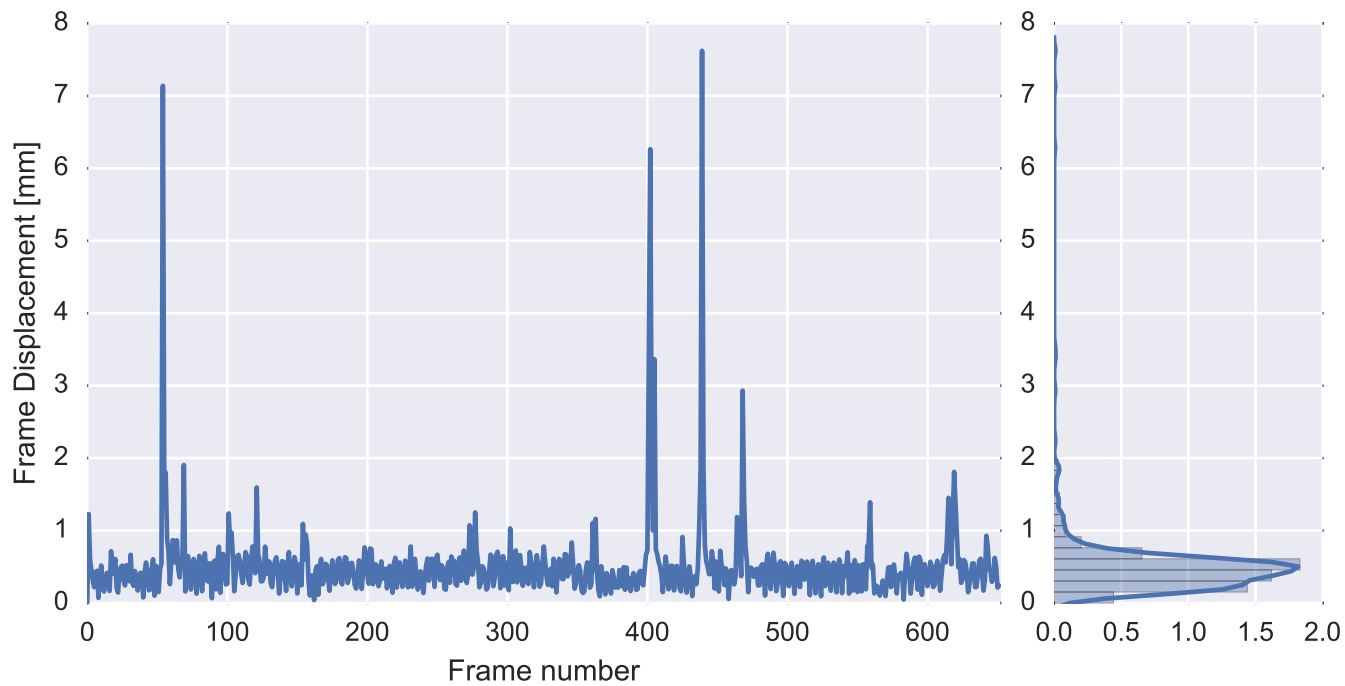

Mean EPI

Brain mask

tSNR

motion

fieldmap correction

coregistration