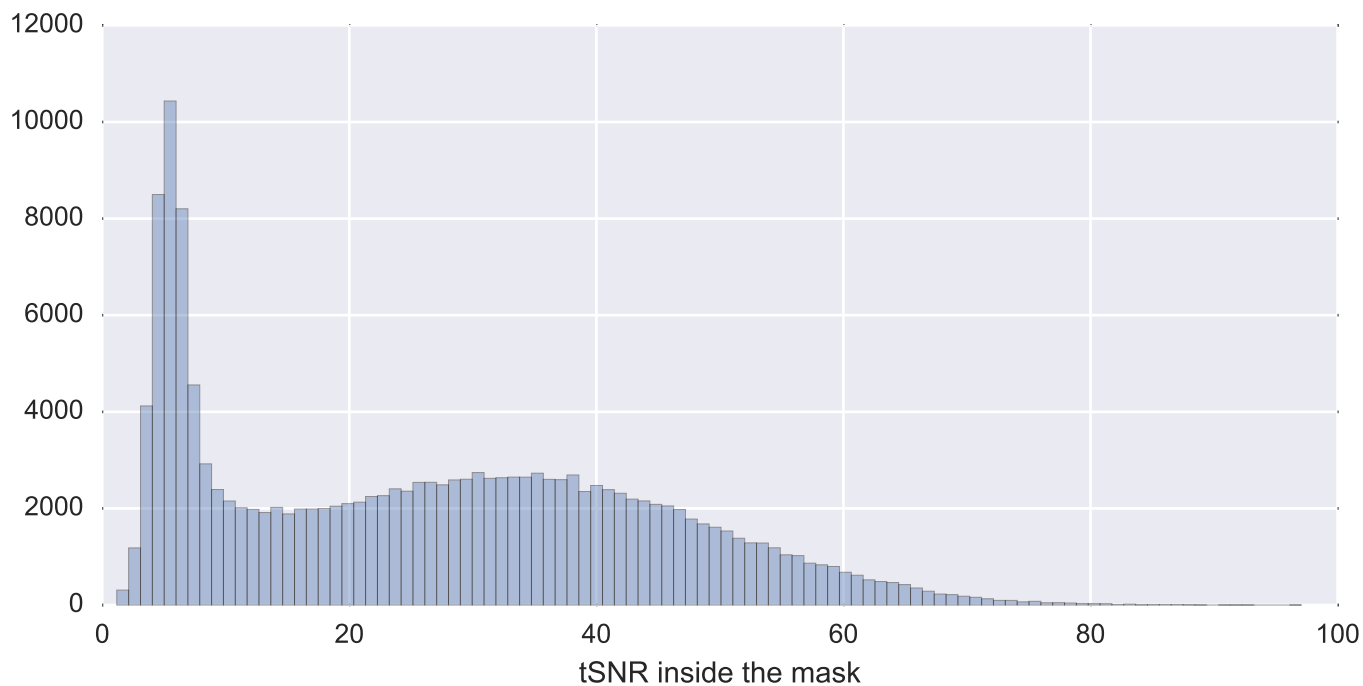

Mean EPI

Brain mask

tSNR

motion

fieldmap correction

coregistration