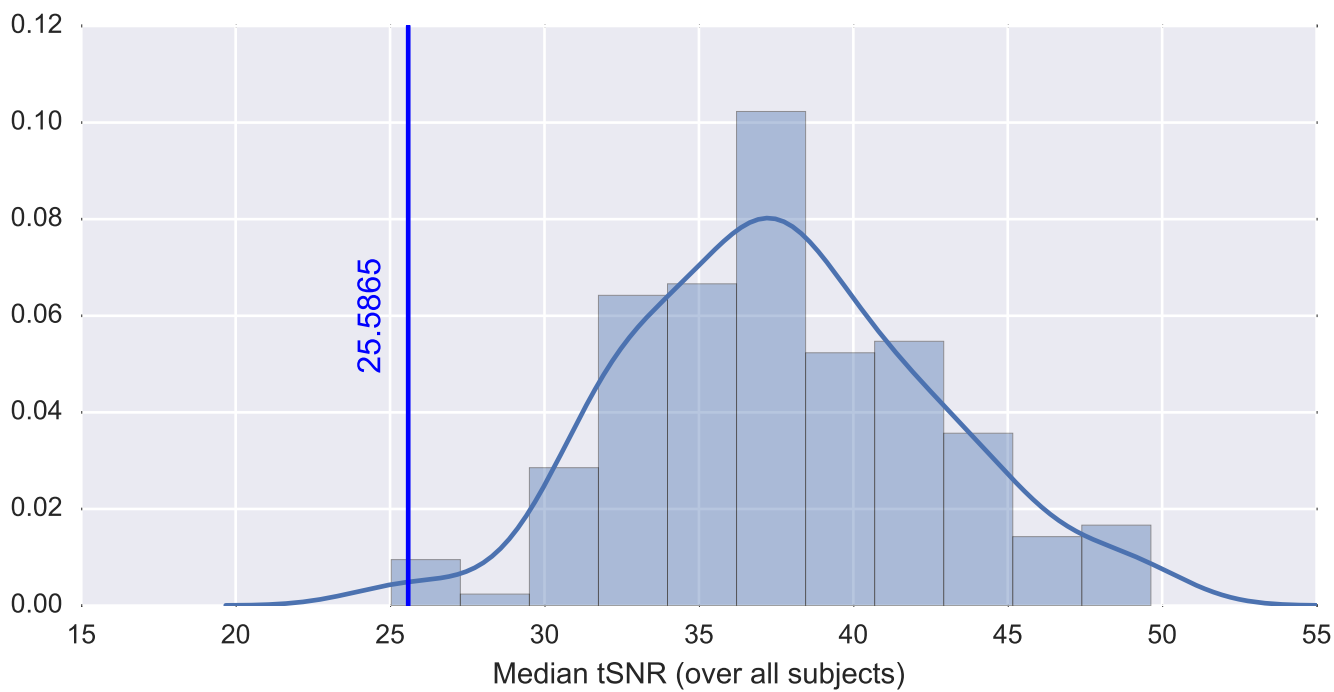

Mean EPI

Brain mask

tSNR

motion

fieldmap correction

coregistration