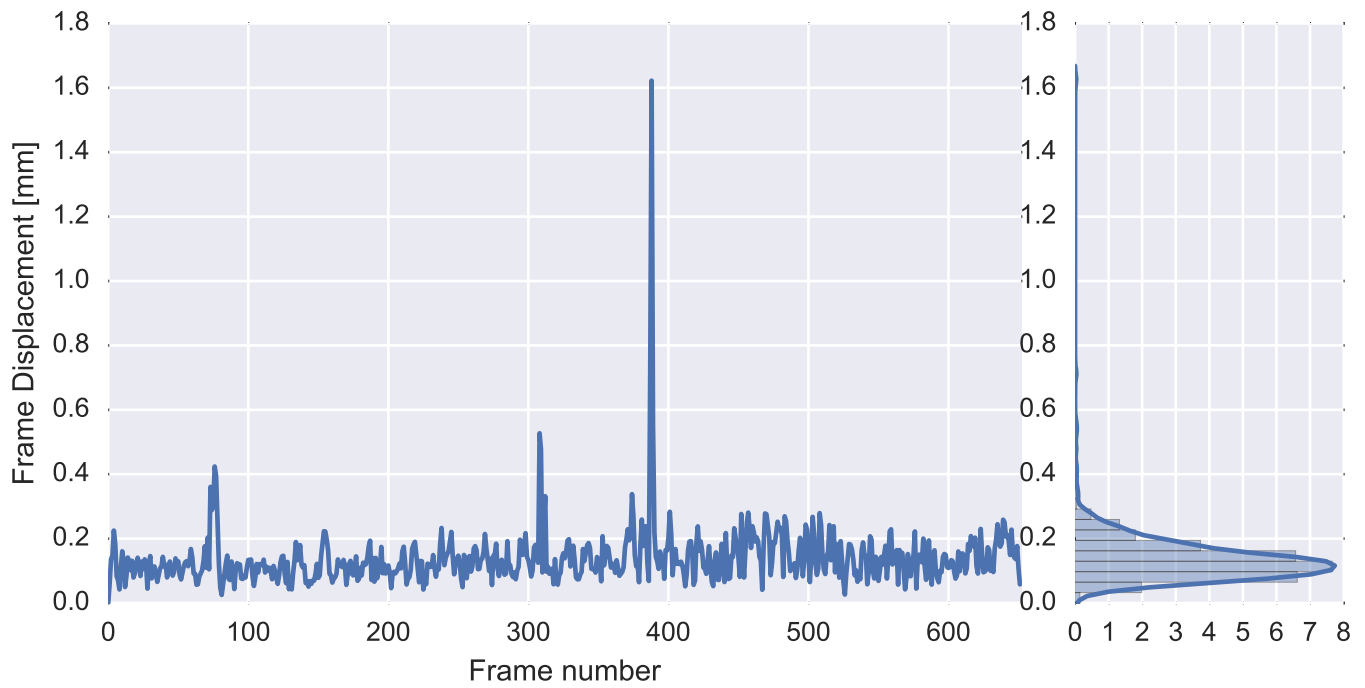

Mean EPI

Brain mask

tSNR

motion

fieldmap correction

coregistration