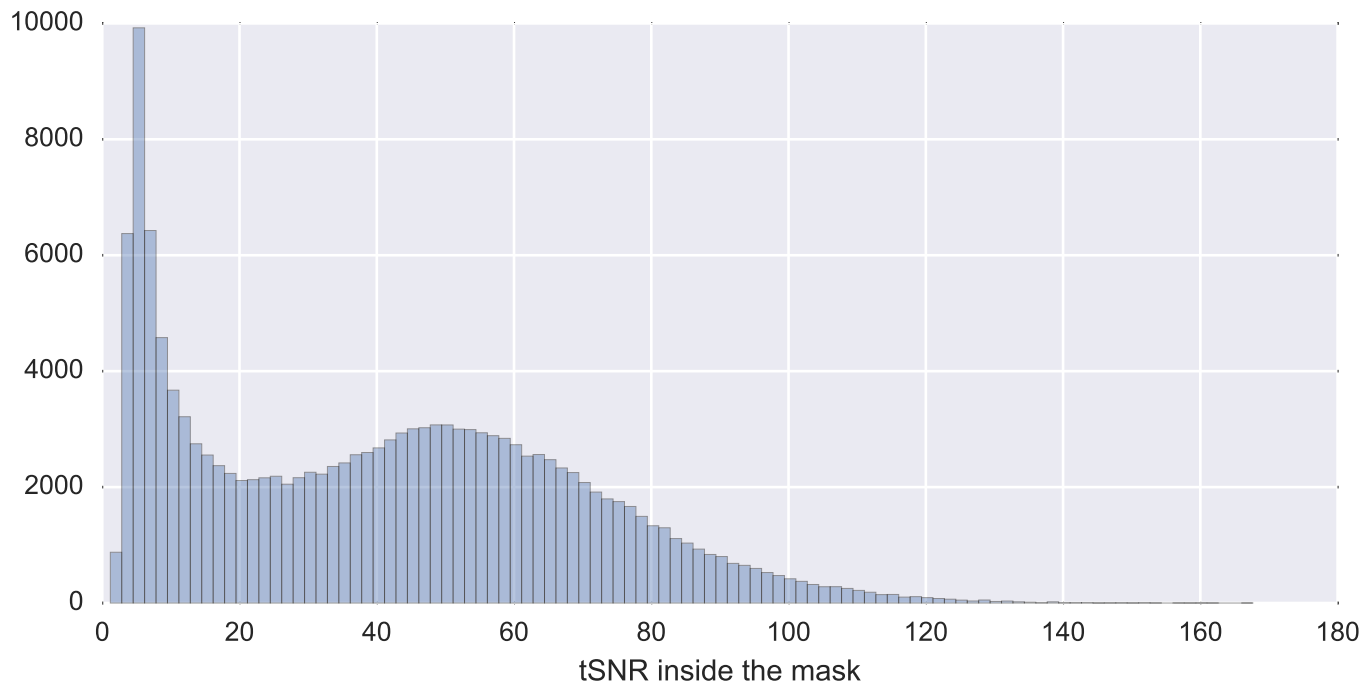

Mean EPI

Brain mask

tSNR

motion

fieldmap correction

coregistration