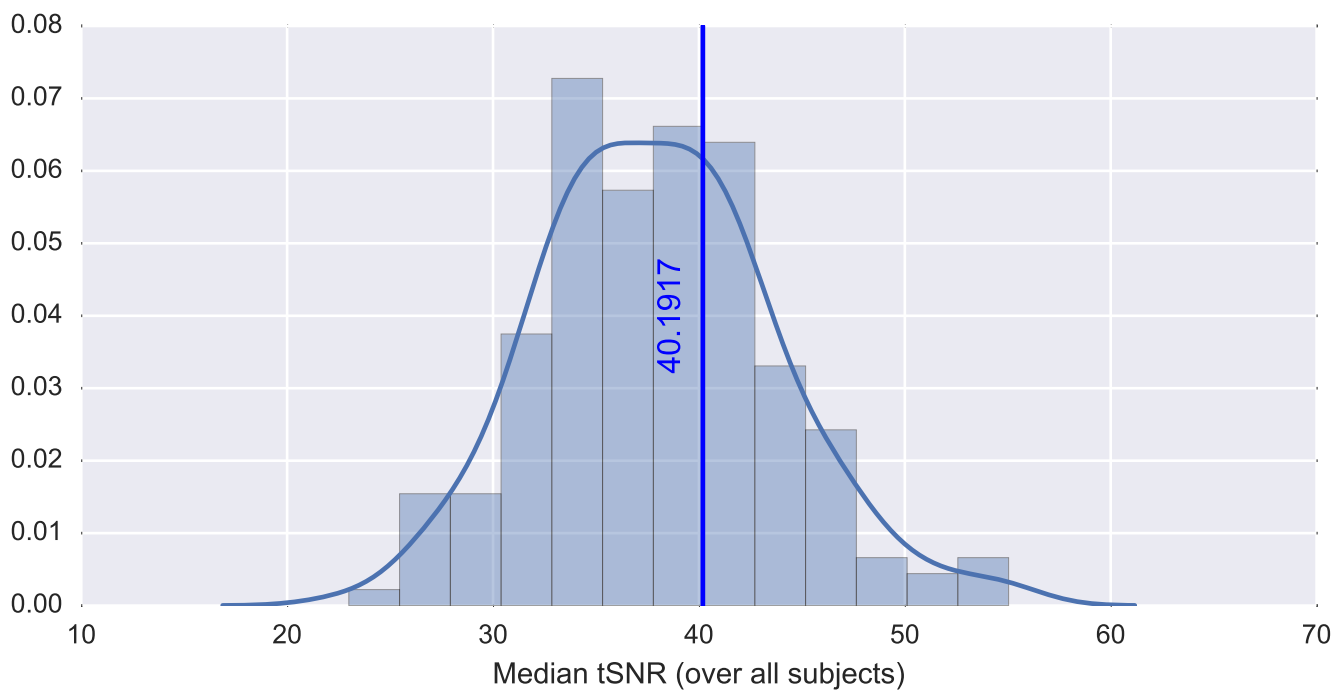

Mean EPI

Brain mask

tSNR

motion

fieldmap correction

coregistration