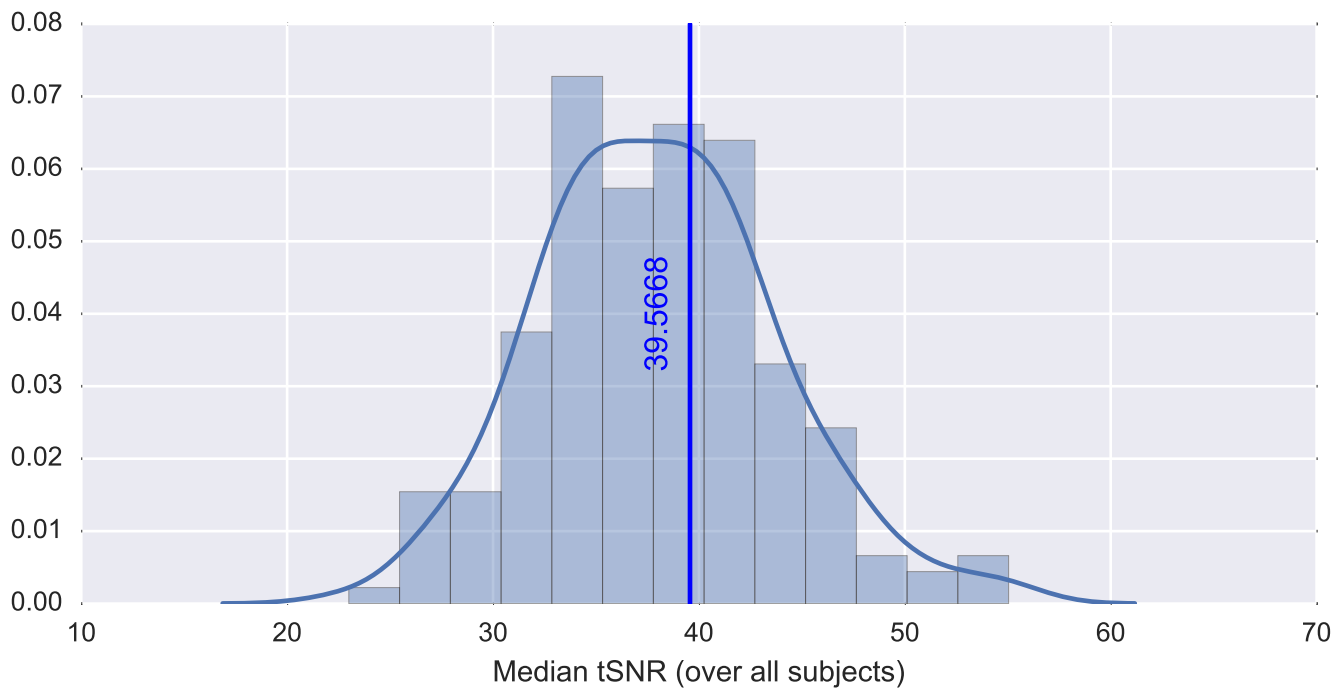

Mean EPI

Brain mask

tSNR

motion

fieldmap correction

coregistration