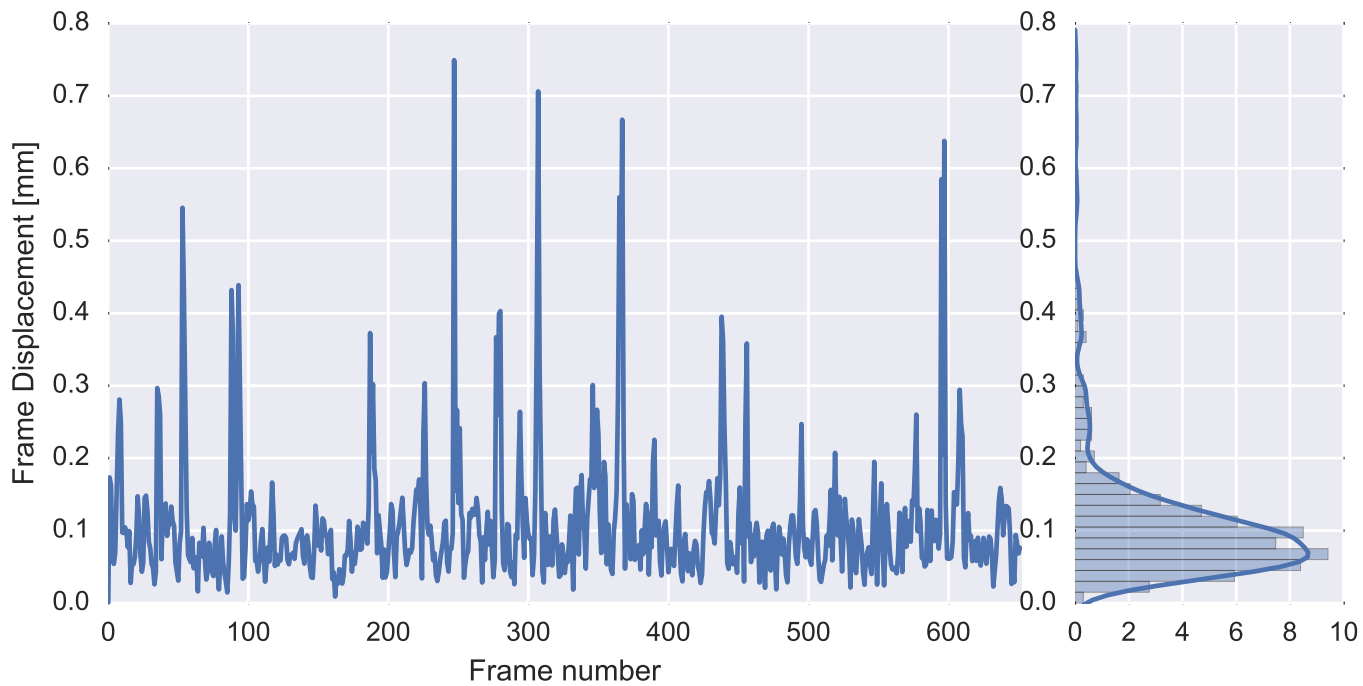

Mean EPI

Brain mask

tSNR

motion

fieldmap correction

coregistration