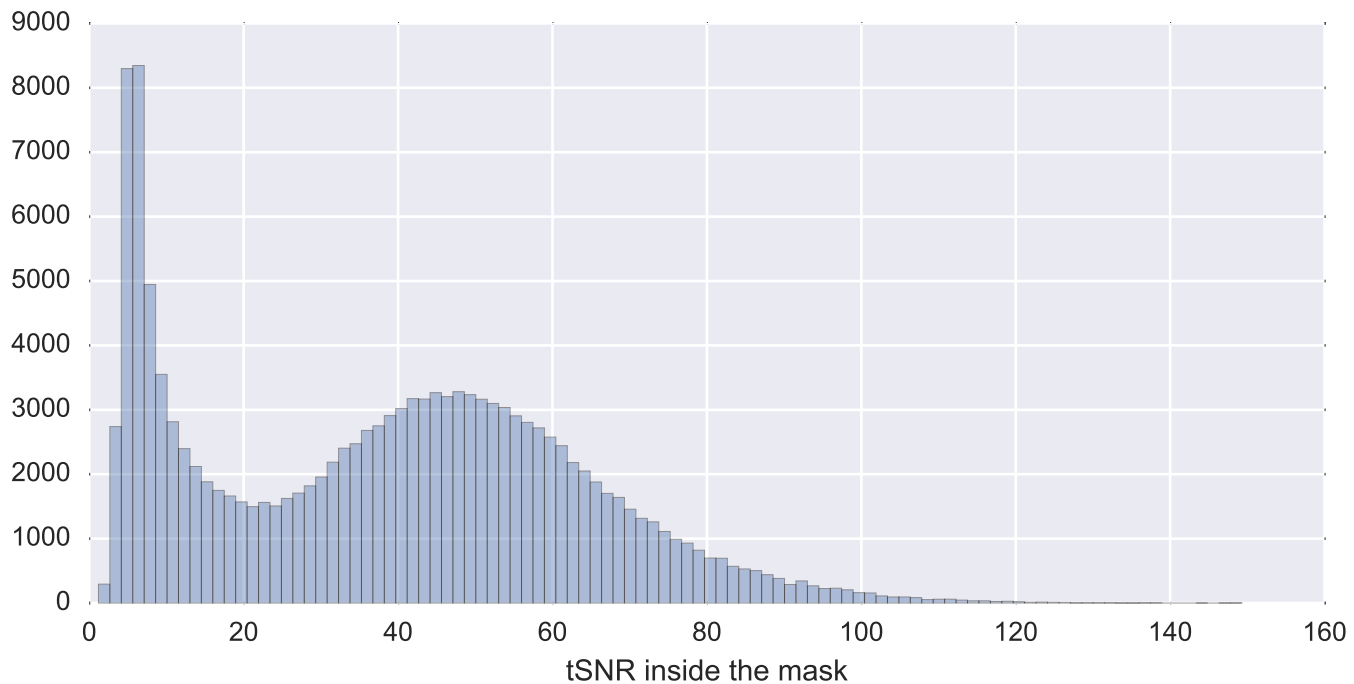

Mean EPI

Brain mask

tSNR

motion

fieldmap correction

coregistration