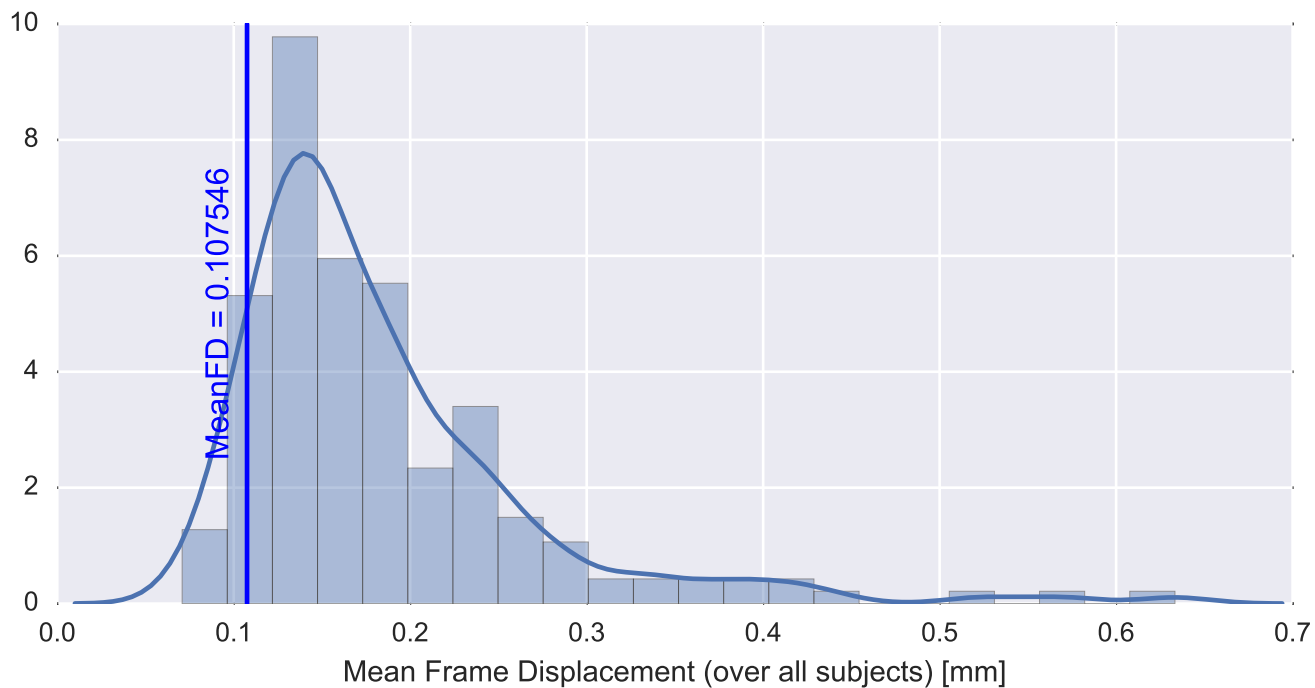

Mean EPI

Brain mask

tSNR

motion

fieldmap correction

coregistration