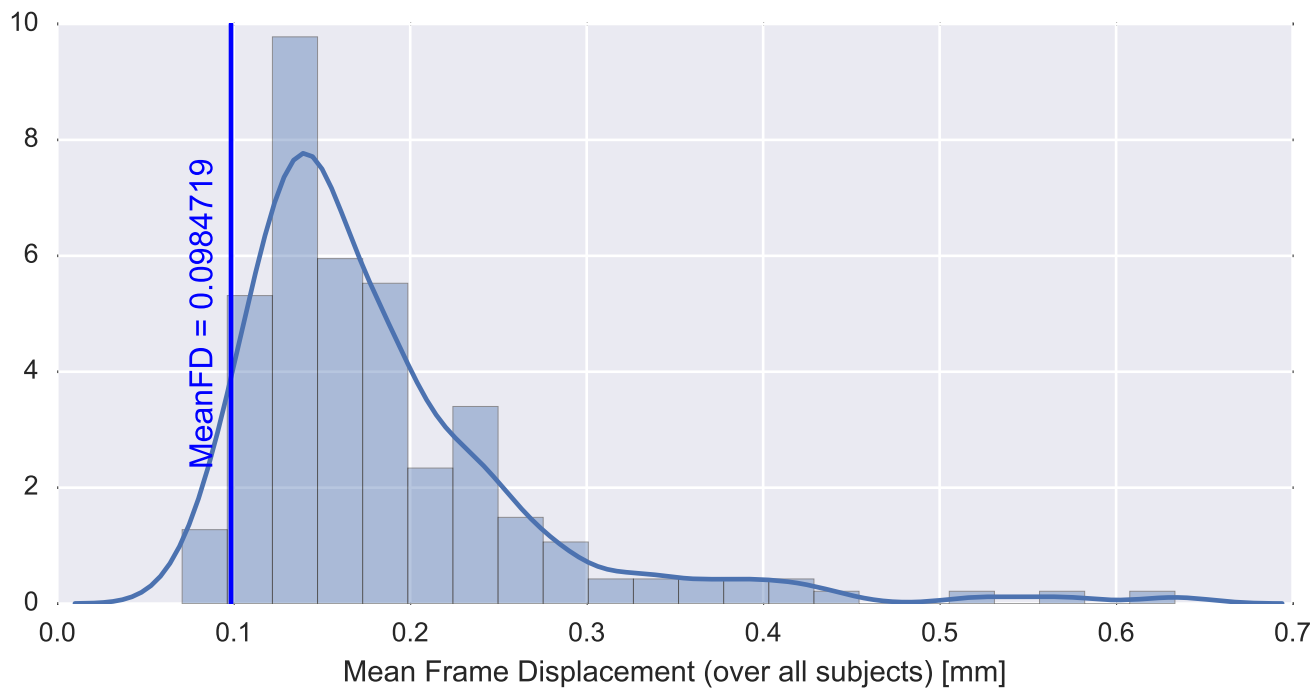

Mean EPI

Brain mask

tSNR

motion

fieldmap correction

coregistration