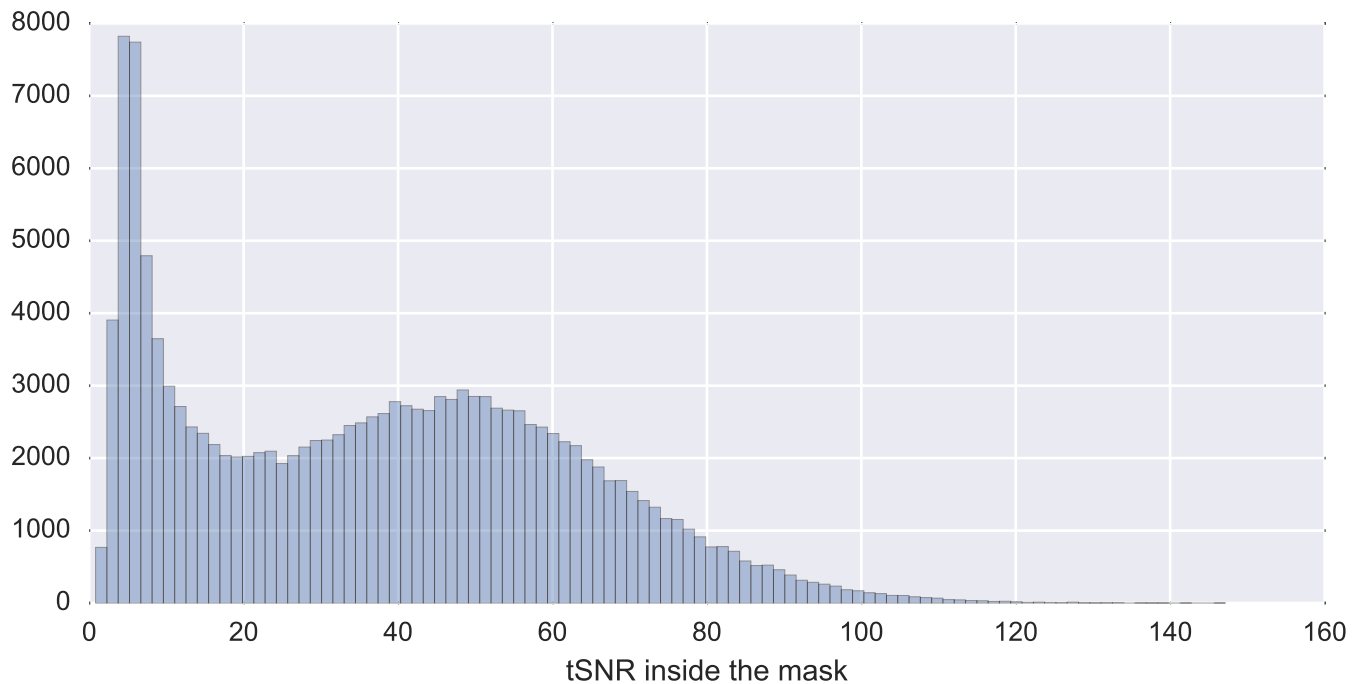

Mean EPI

Brain mask

tSNR

motion

fieldmap correction

coregistration