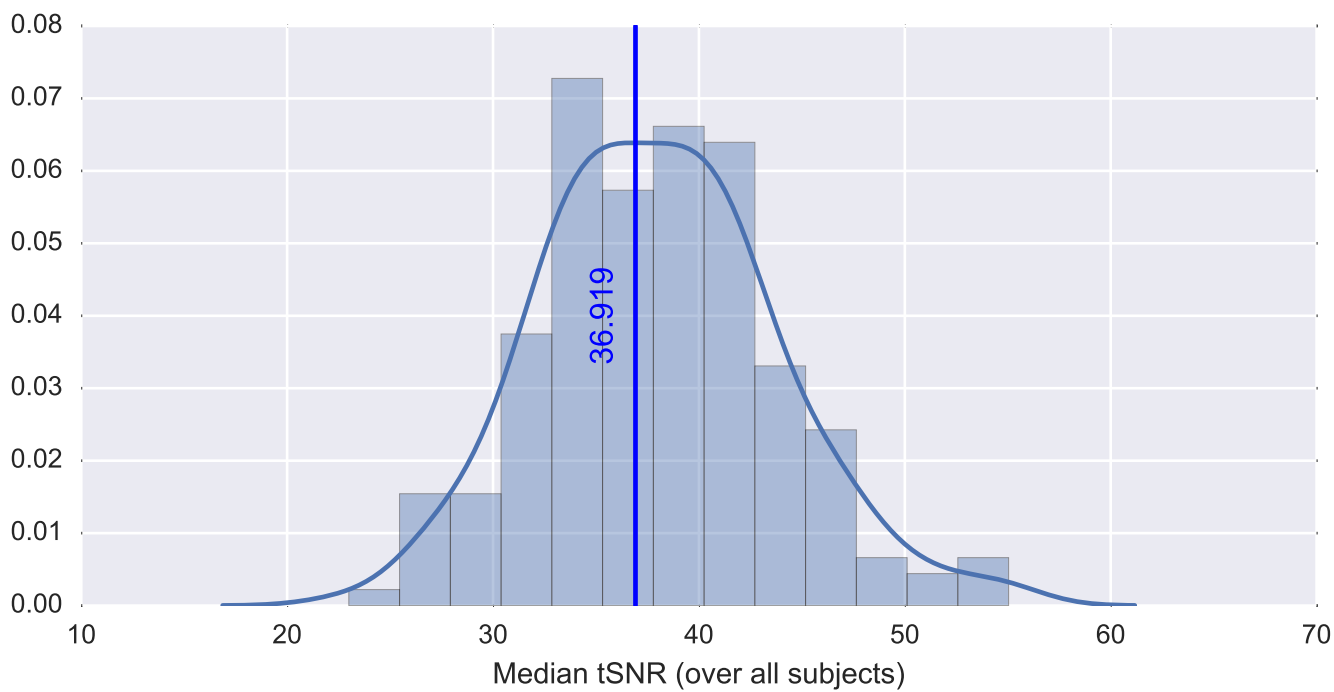

Mean EPI

Brain mask

tSNR

motion

fieldmap correction

coregistration