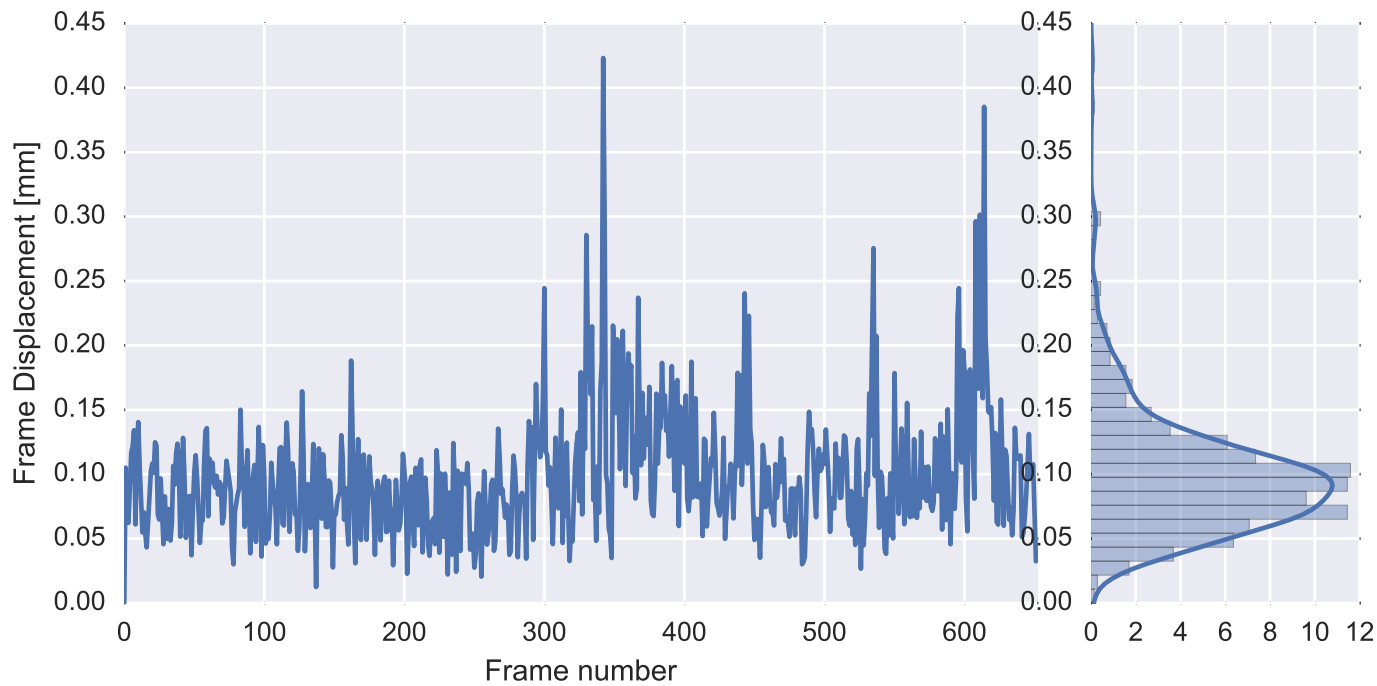

Mean EPI

Brain mask

tSNR

motion

fieldmap correction

coregistration