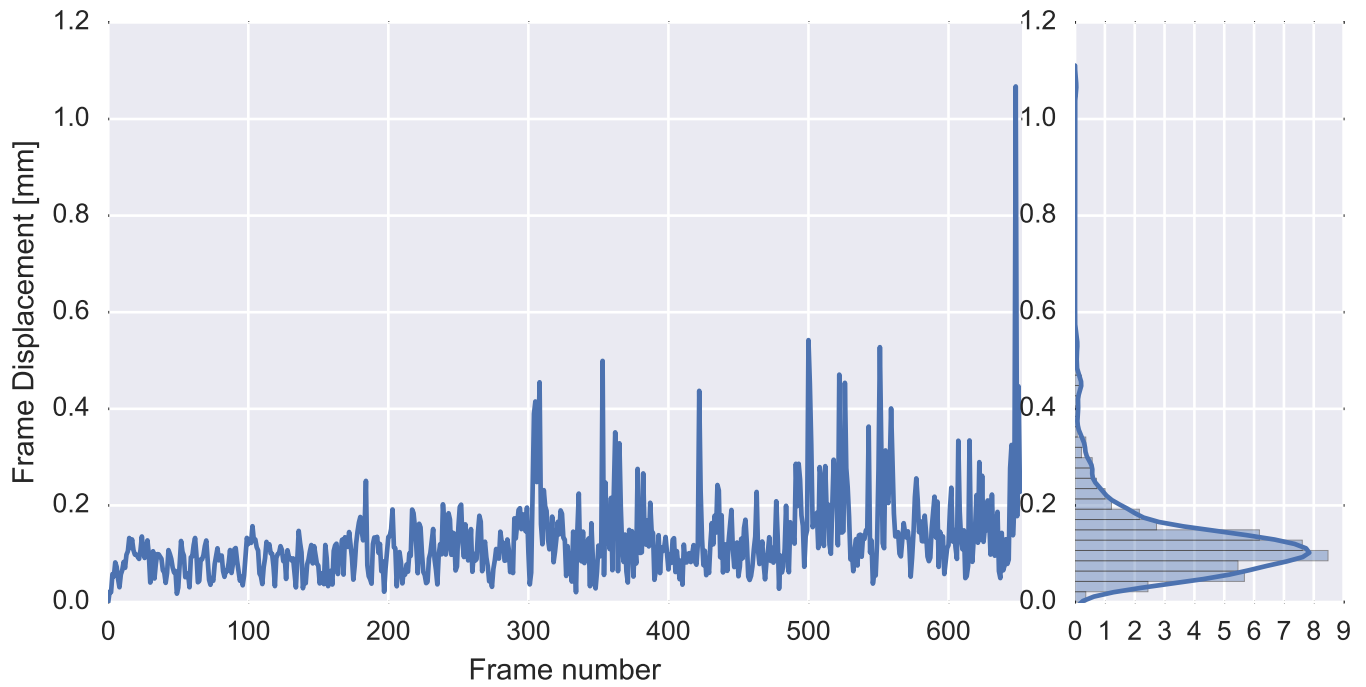

Mean EPI

Brain mask

tSNR

motion

fieldmap correction

coregistration