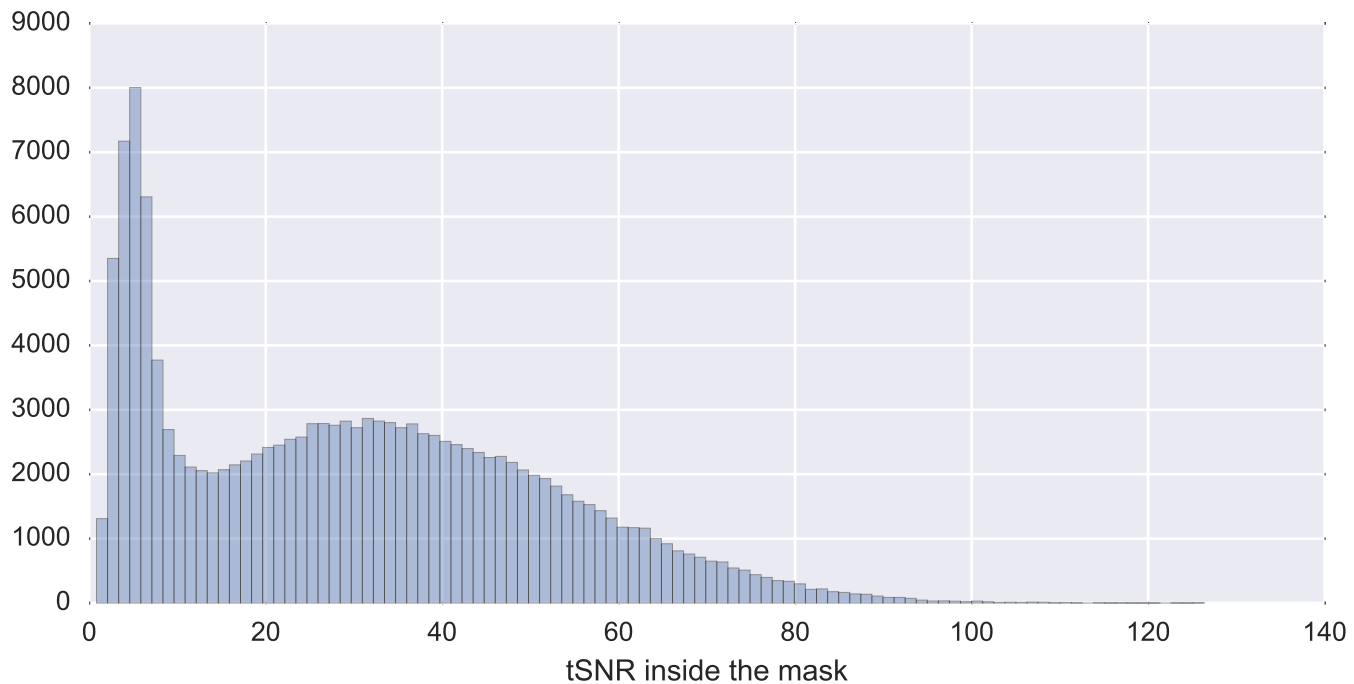

Mean EPI

Brain mask

tSNR

motion

fieldmap correction

coregistration