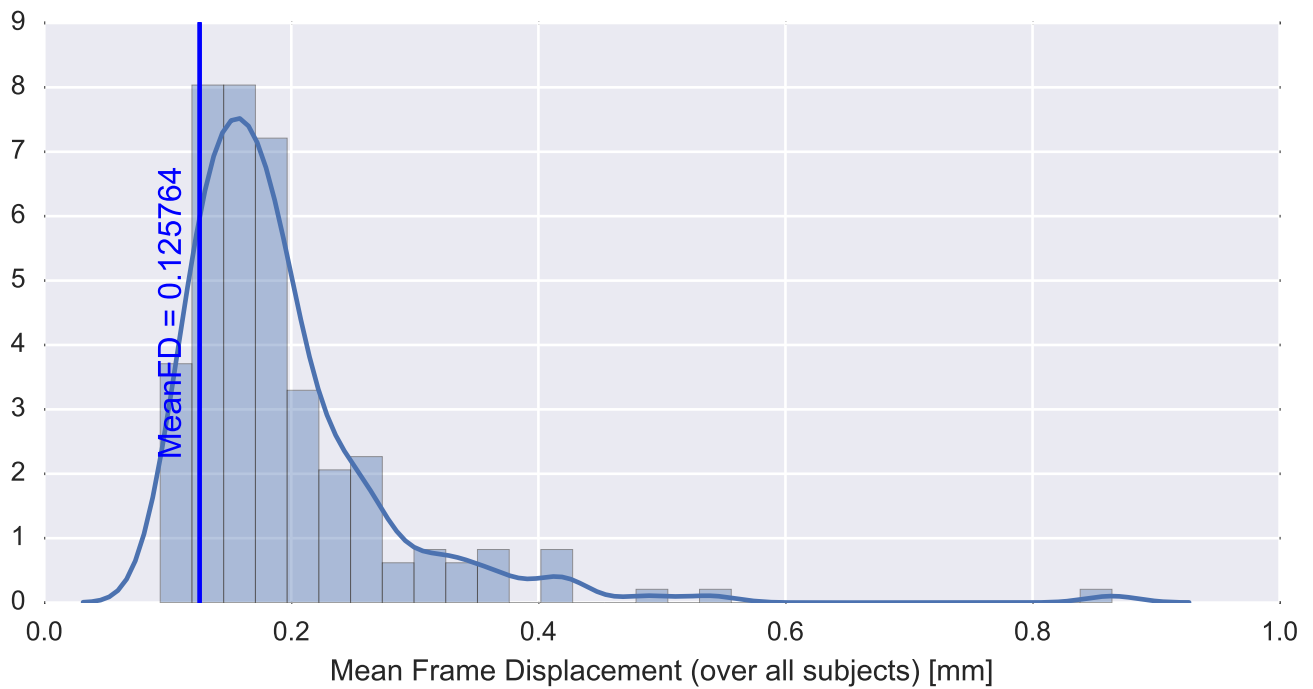

Mean EPI

Brain mask

tSNR

motion

fieldmap correction

coregistration