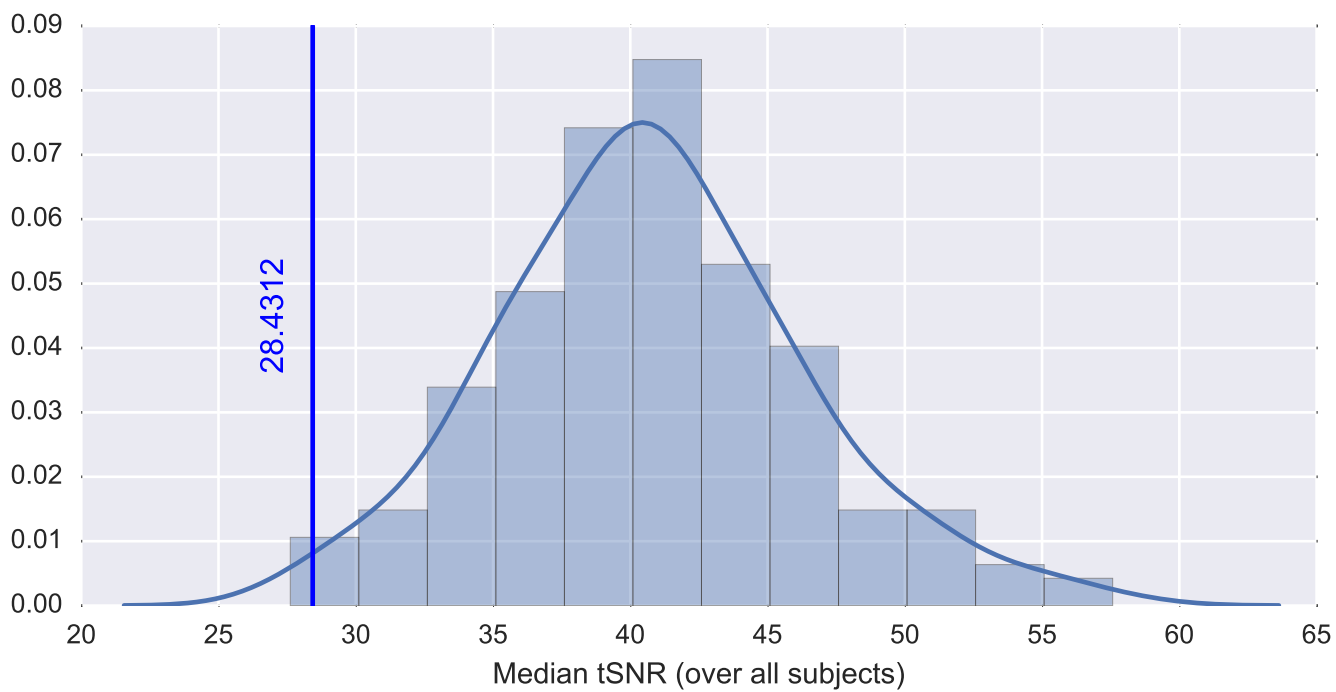

Mean EPI

Brain mask

tSNR

motion

fieldmap correction

coregistration