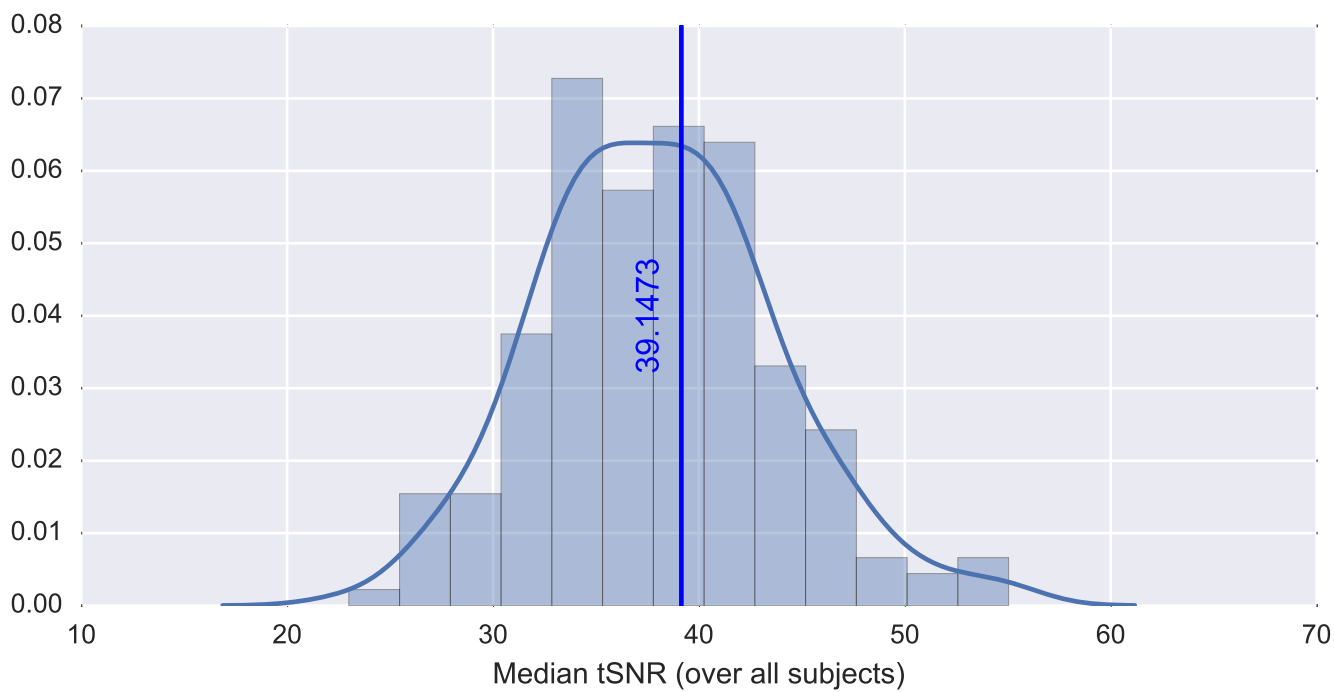

Mean EPI

Brain mask

tSNR

motion

fieldmap correction

coregistration