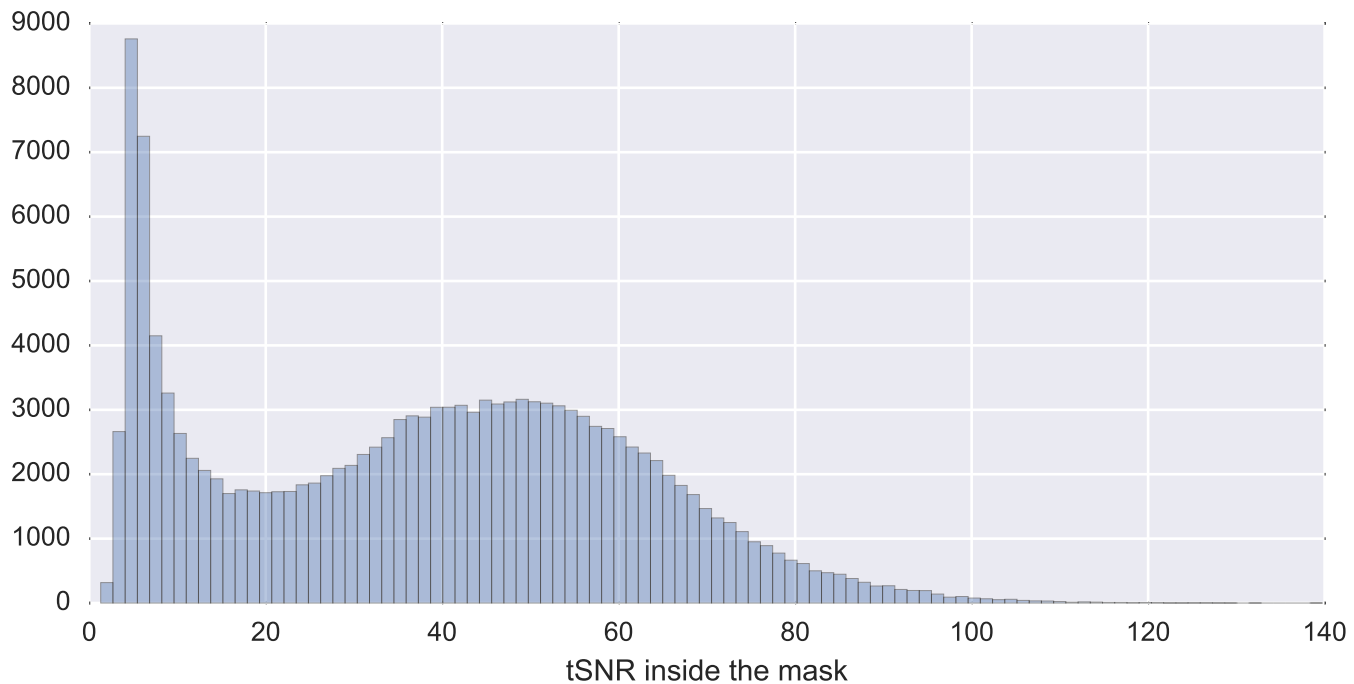

Mean EPI

Brain mask

tSNR

motion

fieldmap correction

coregistration