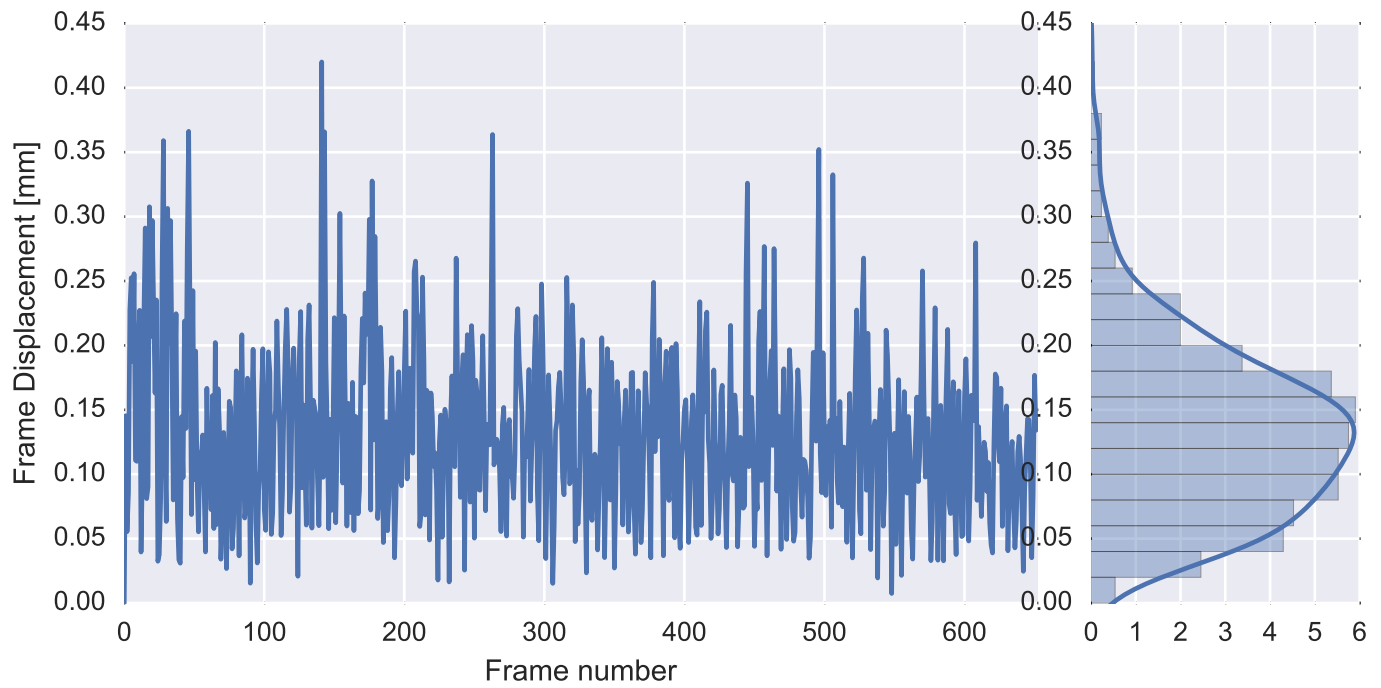

Mean EPI

Brain mask

tSNR

motion

fieldmap correction

coregistration