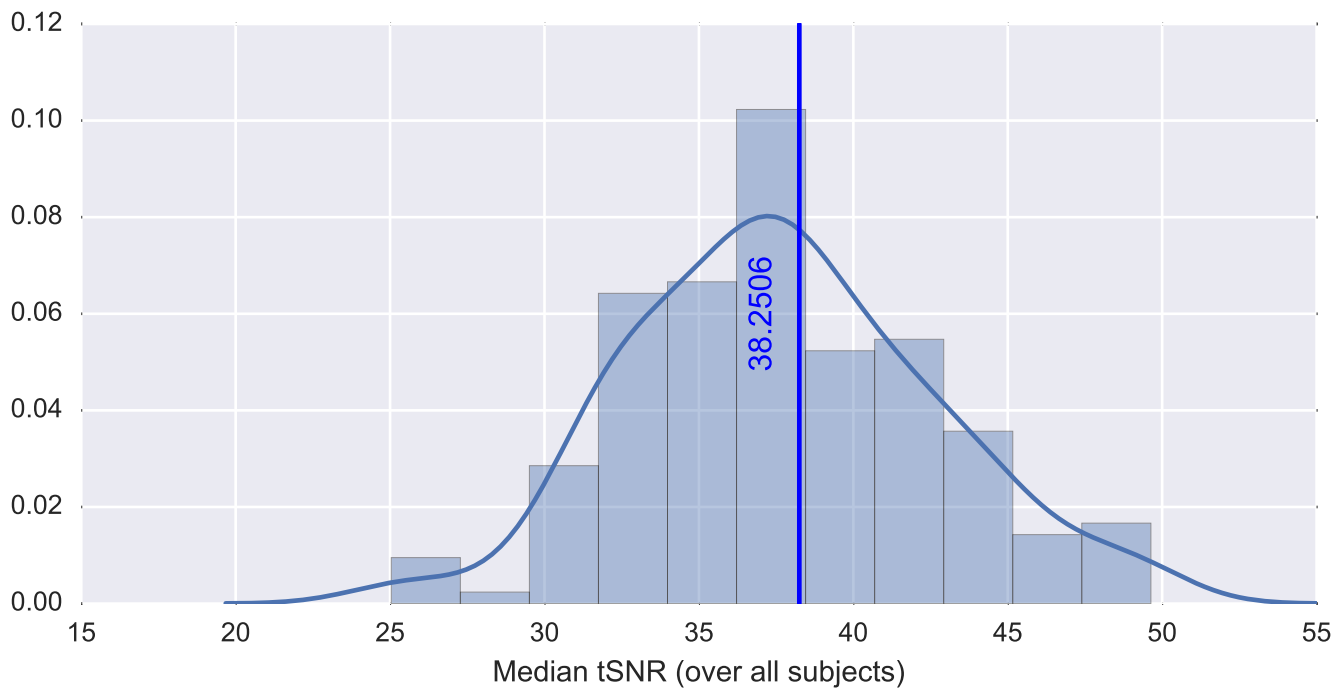

Brain mask

tSNR

motion

fieldmap correction

coregistration