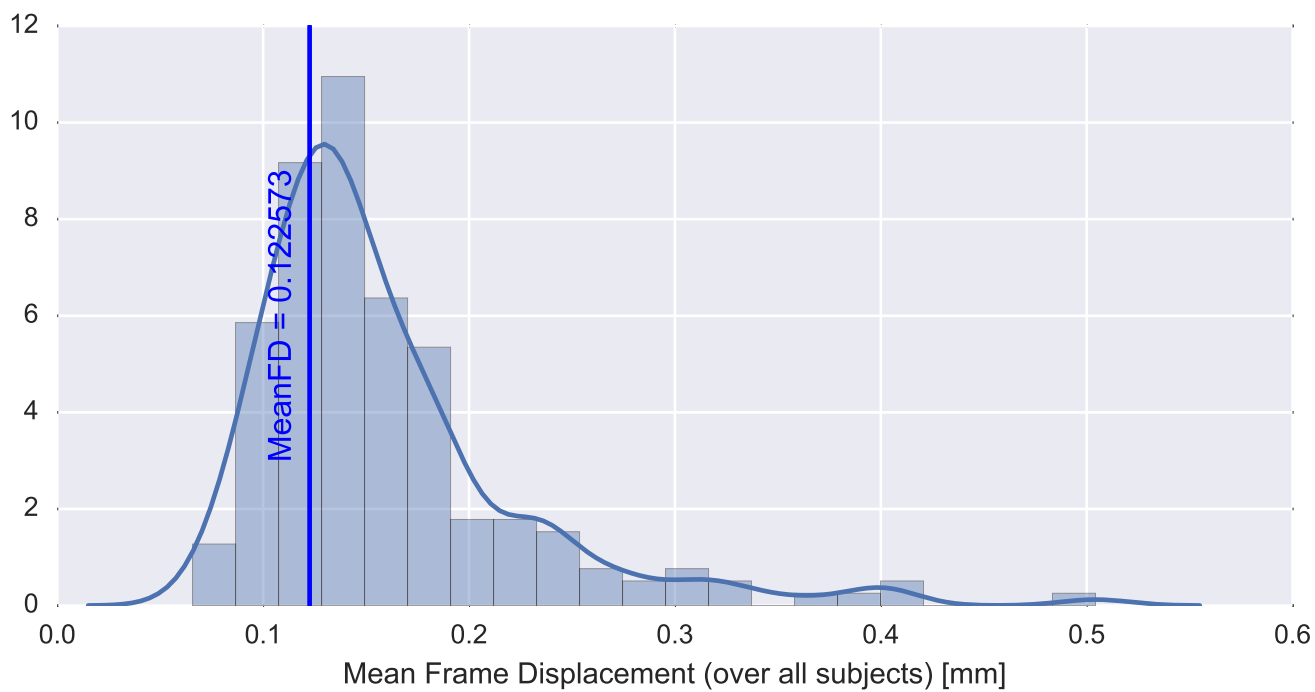

Brain mask

tSNR

motion

fieldmap correction

coregistration