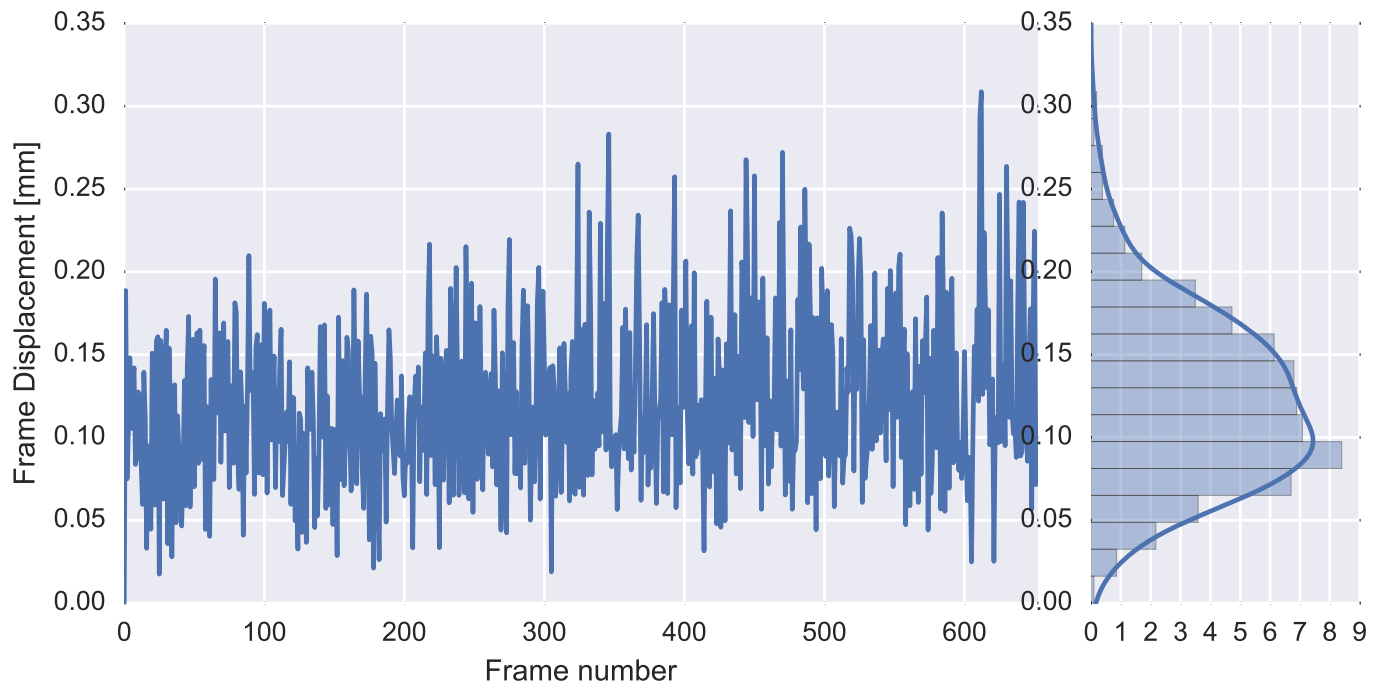

Brain mask

tSNR

motion

fieldmap correction

coregistration