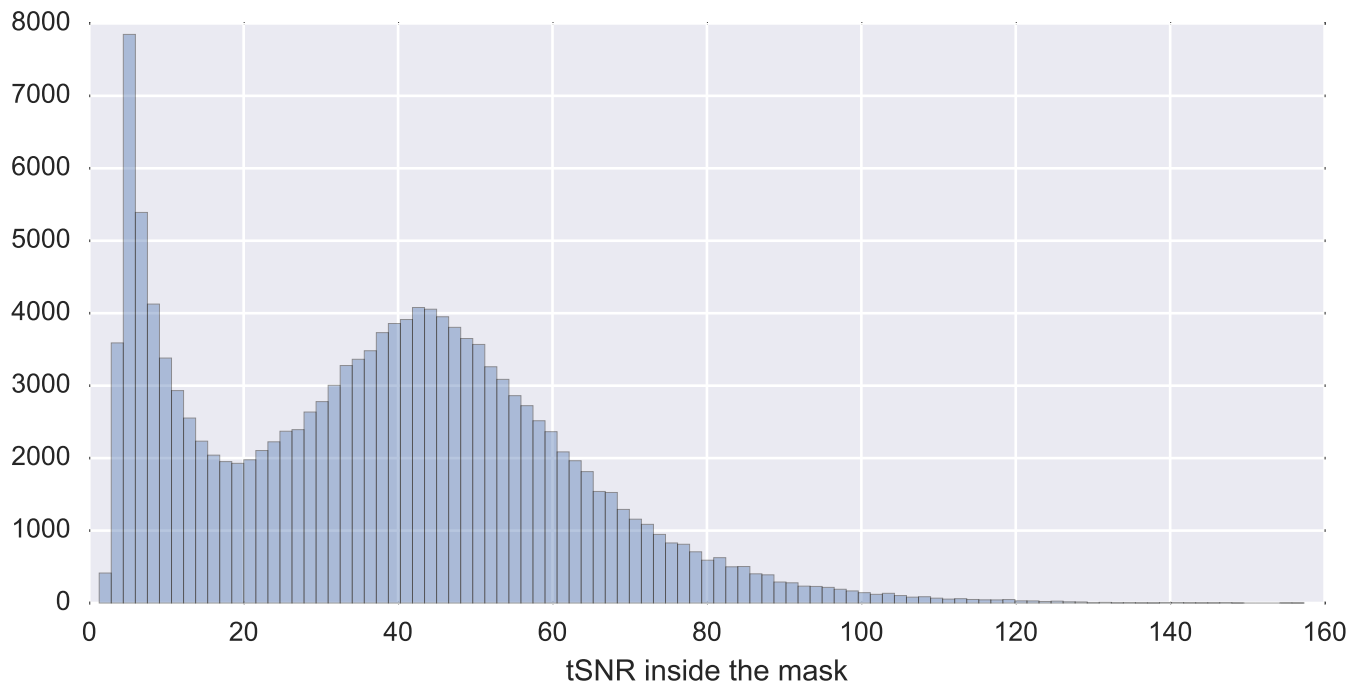

Brain mask

tSNR

motion

fieldmap correction

coregistration