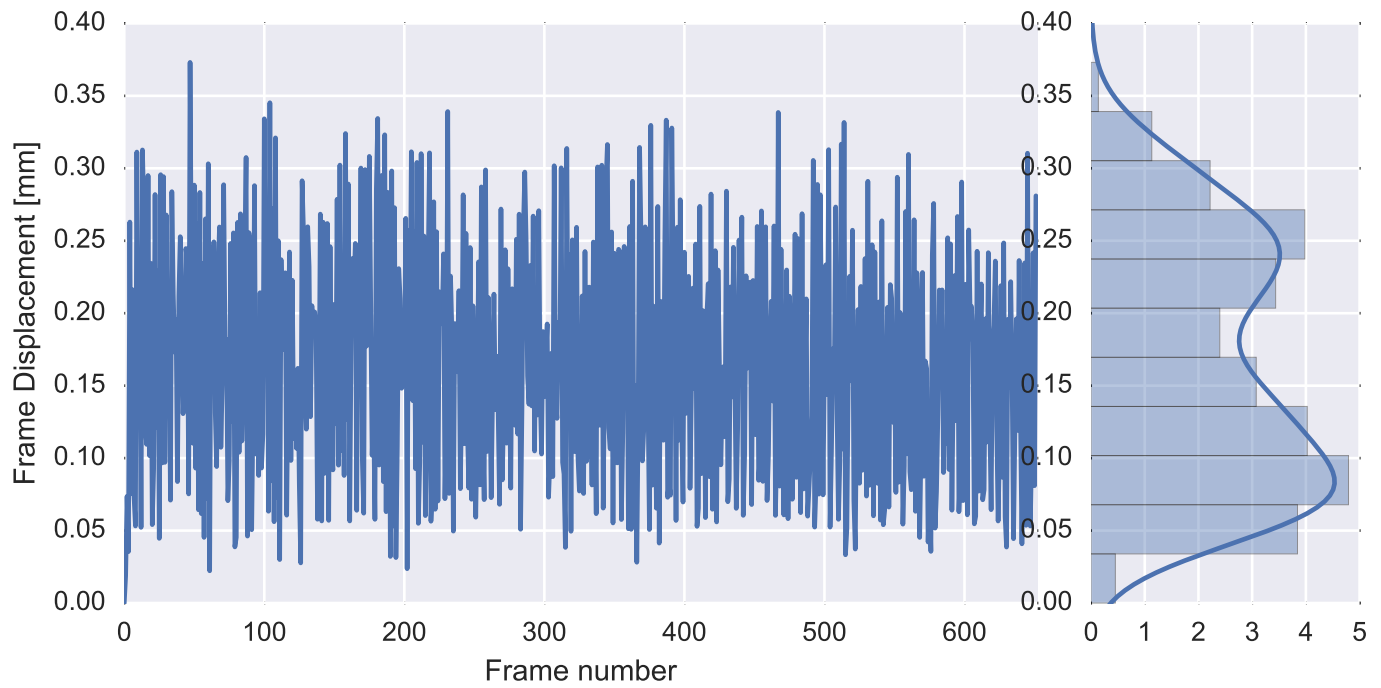

Mean EPI

Brain mask

tSNR

motion

fieldmap correction

coregistration