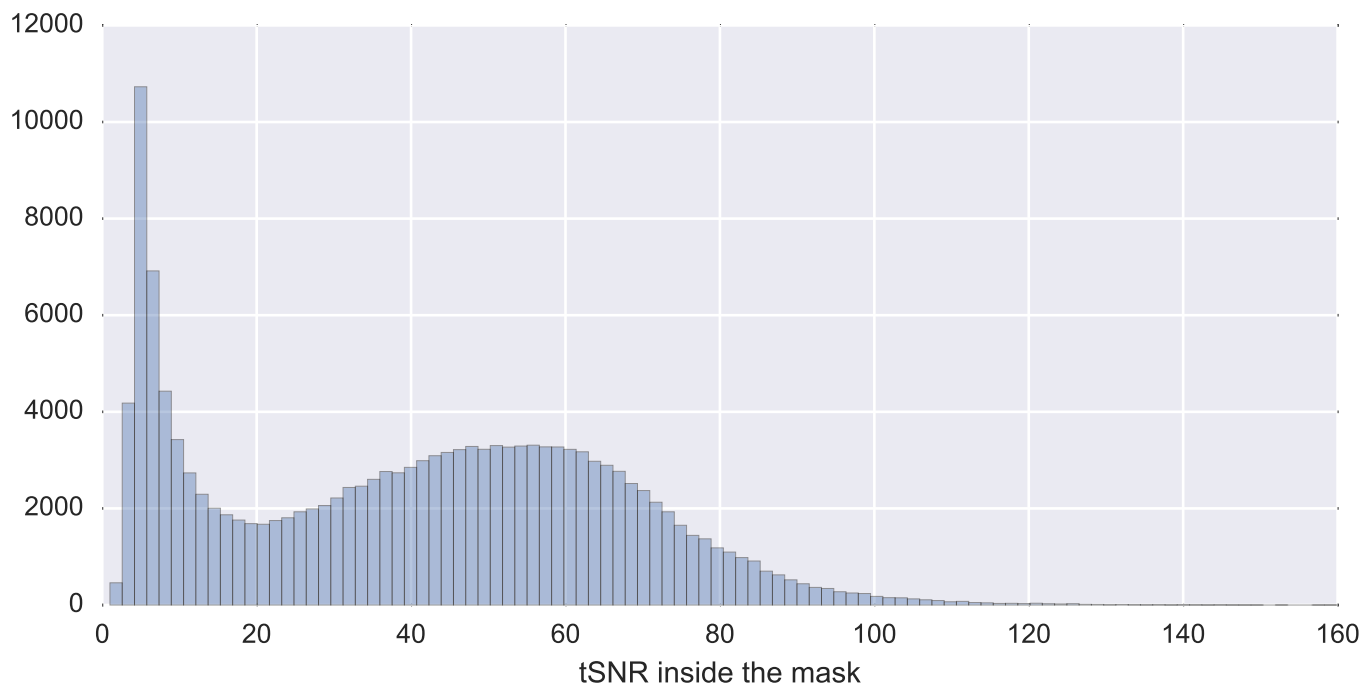

Mean EPI

Brain mask

tSNR

motion

fieldmap correction

coregistration