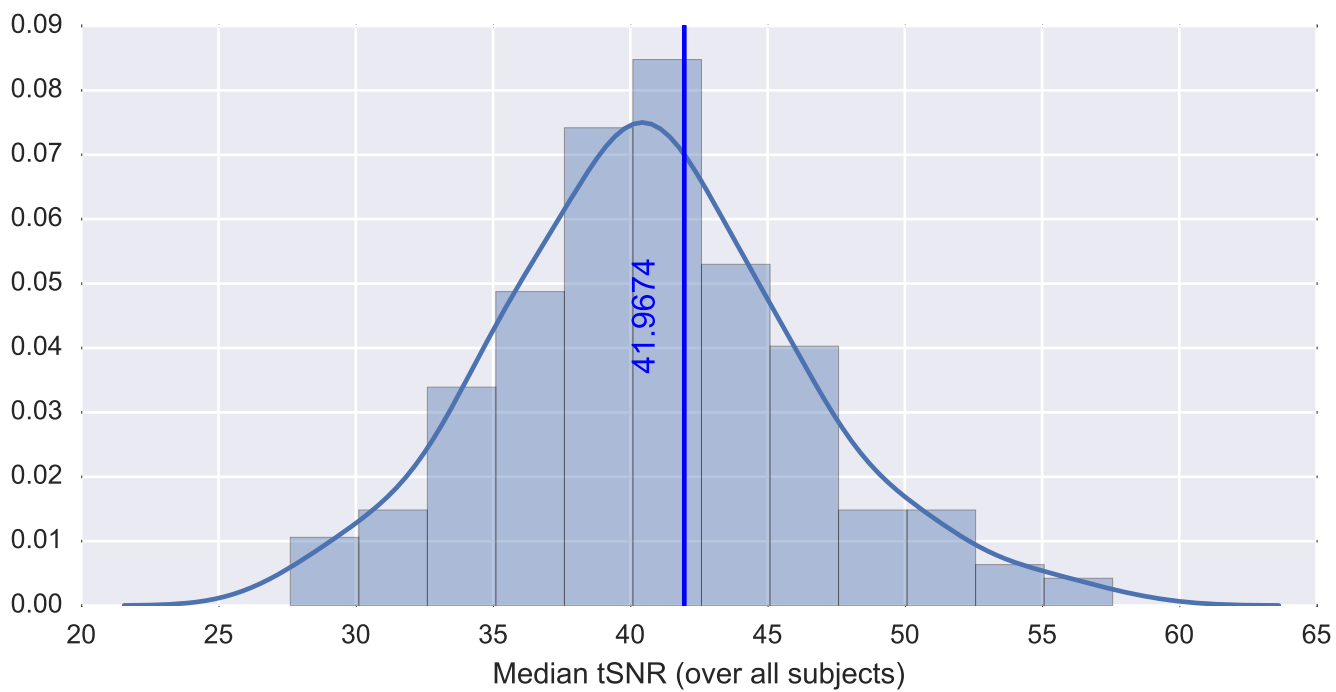

Mean EPI

Brain mask

tSNR

motion

fieldmap correction

coregistration