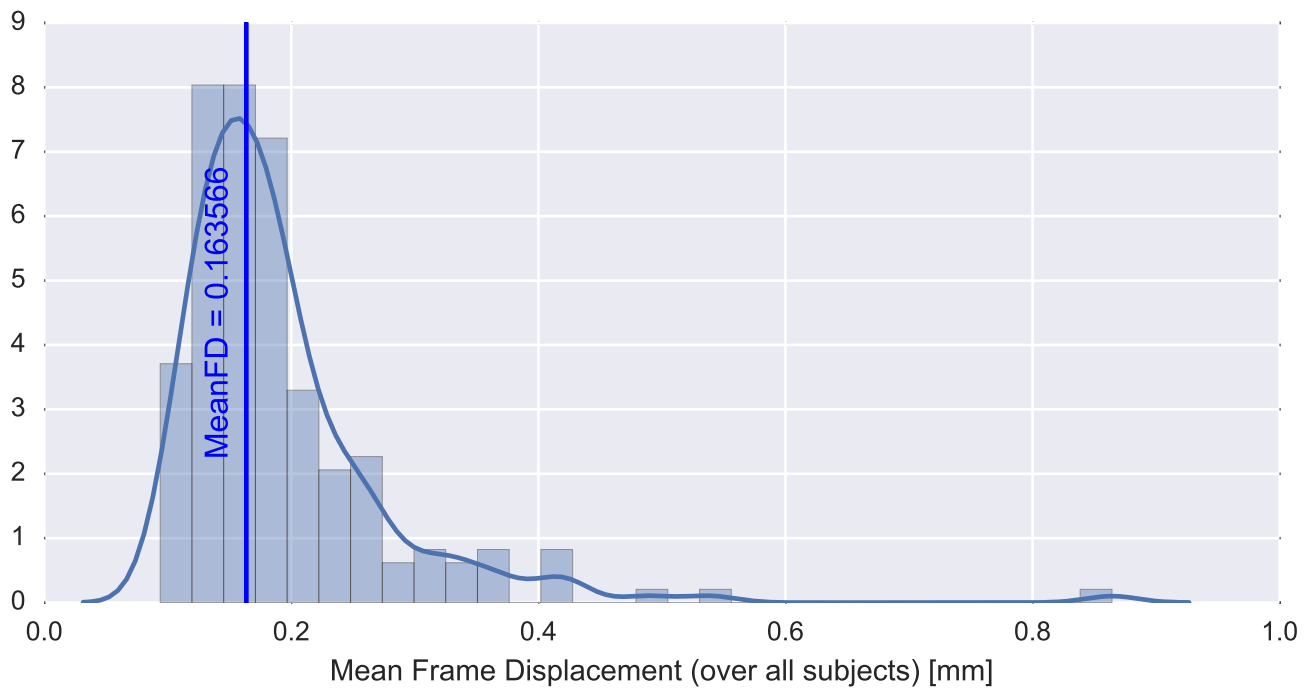

Mean EPI

Brain mask

tSNR

motion

fieldmap correction

coregistration