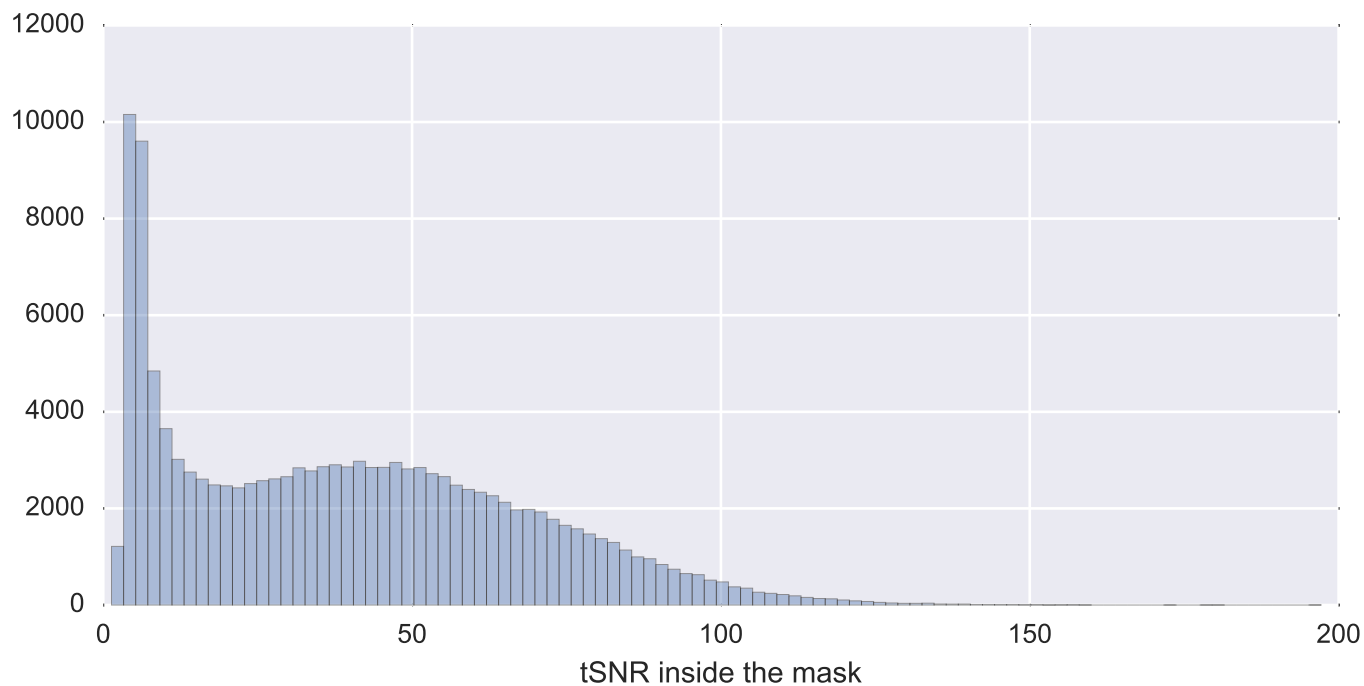

Mean EPI

Brain mask

tSNR

motion

fieldmap correction

coregistration