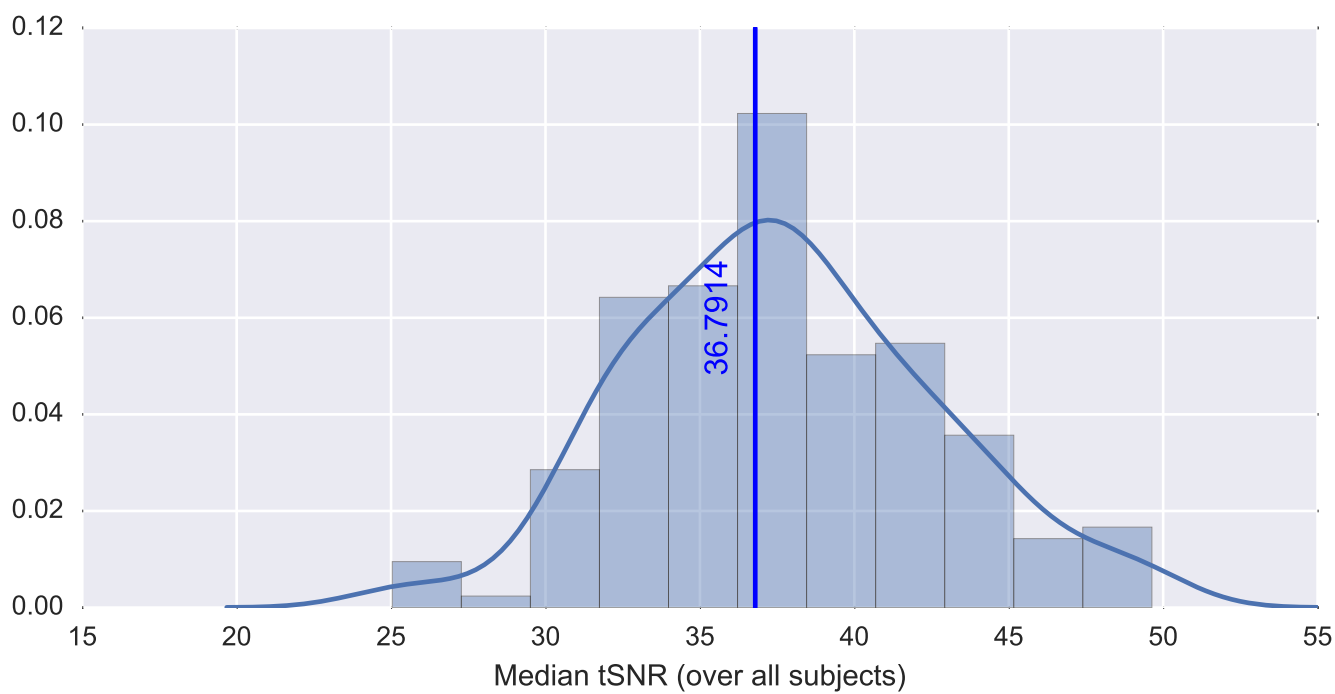

Mean EPI

Brain mask

tSNR

motion

fieldmap correction

coregistration