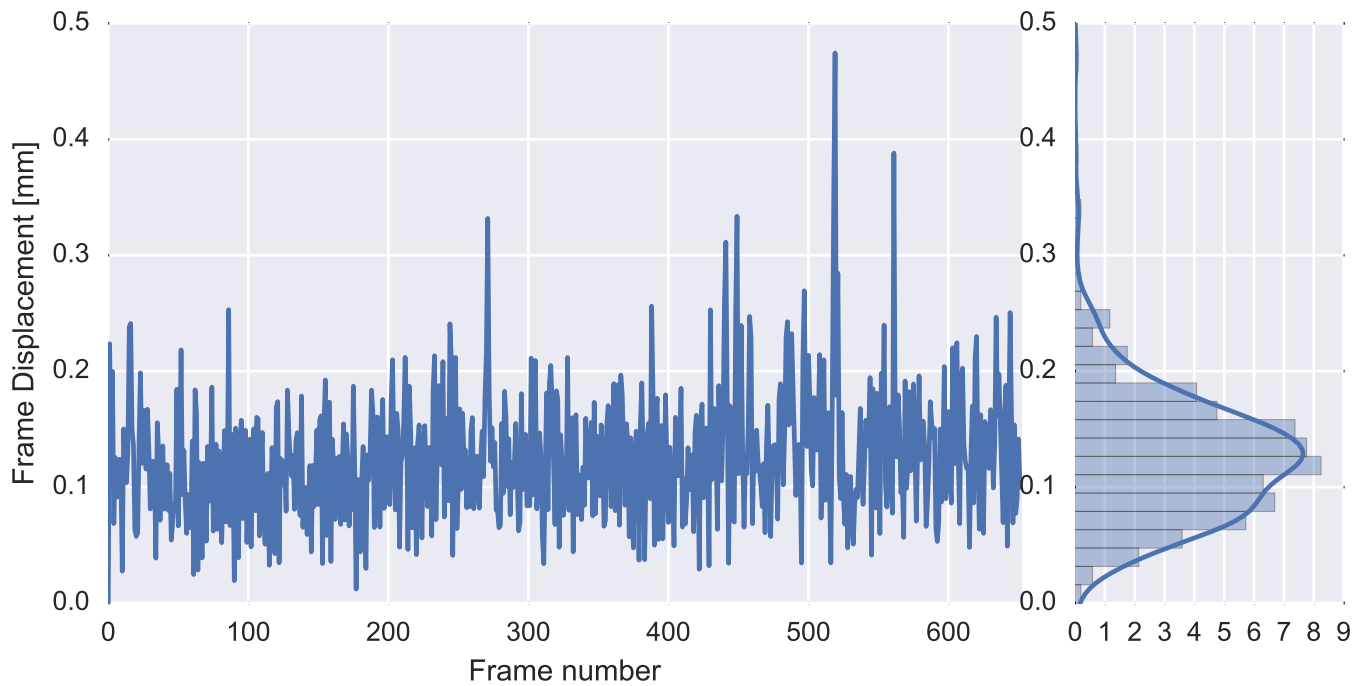

Mean EPI

Brain mask

tSNR

motion

fieldmap correction

coregistration