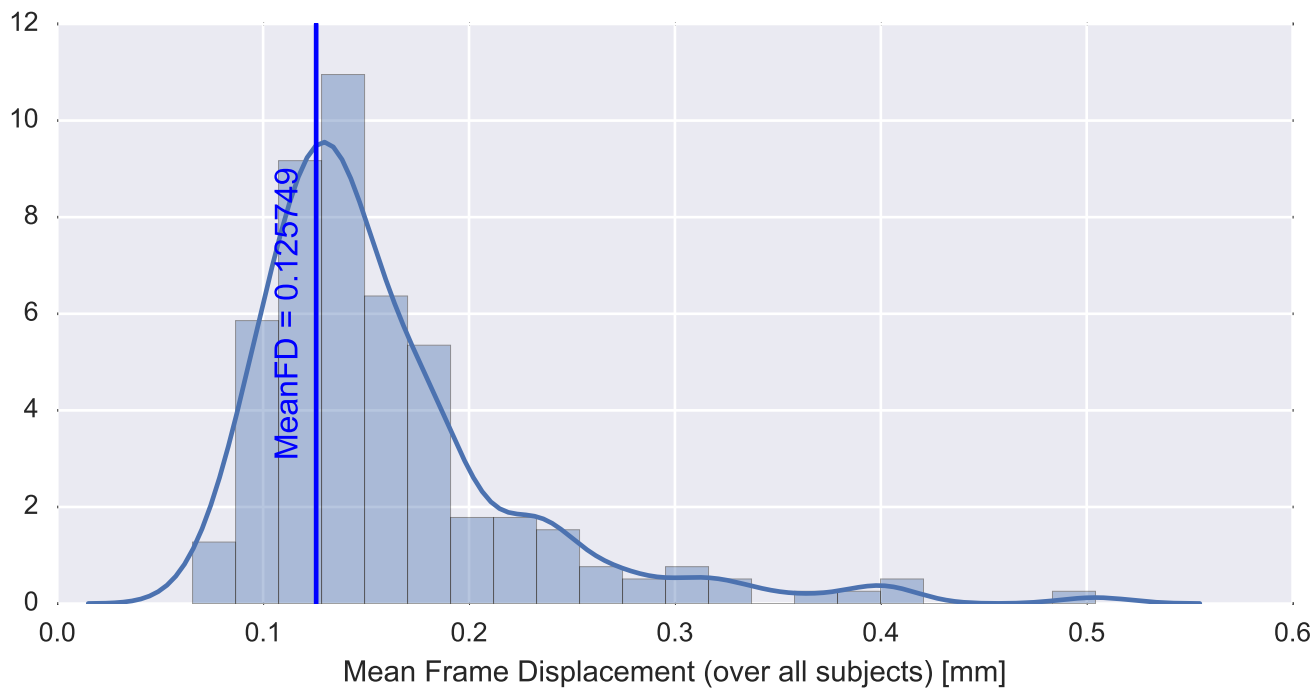

Mean EPI

Brain mask

tSNR

motion

fieldmap correction

coregistration