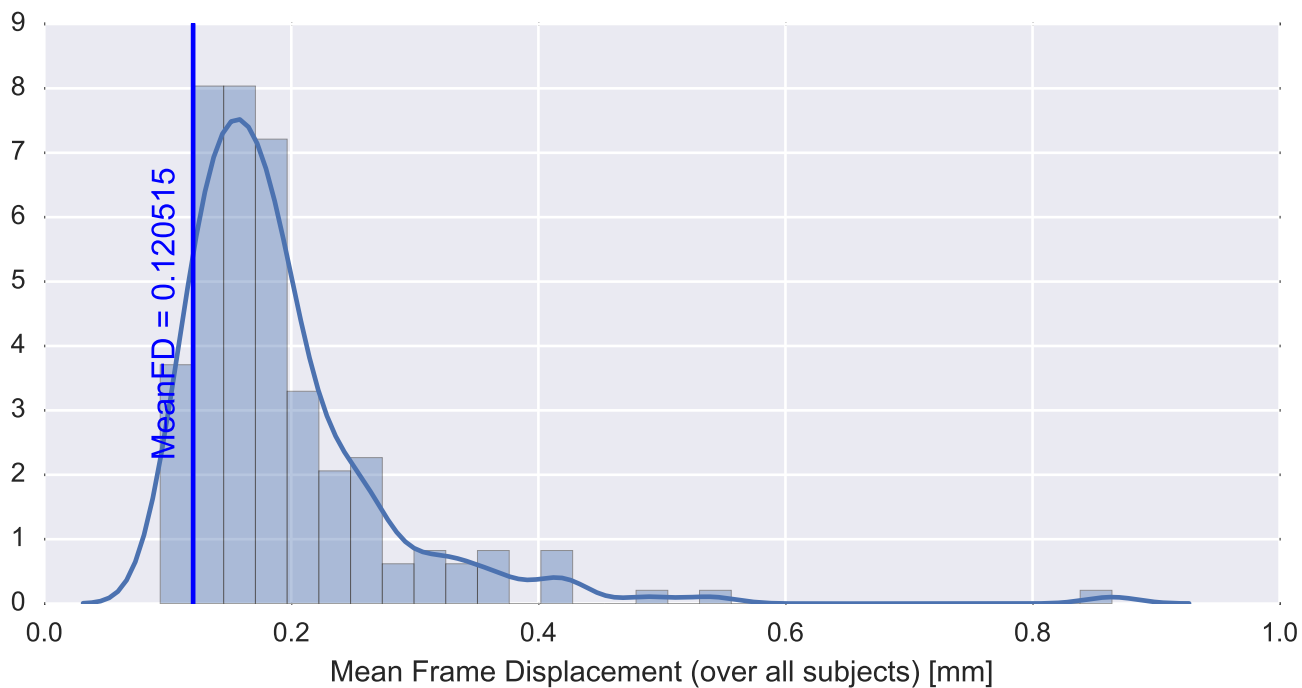

Mean EPI

Brain mask

tSNR

motion

fieldmap correction

coregistration