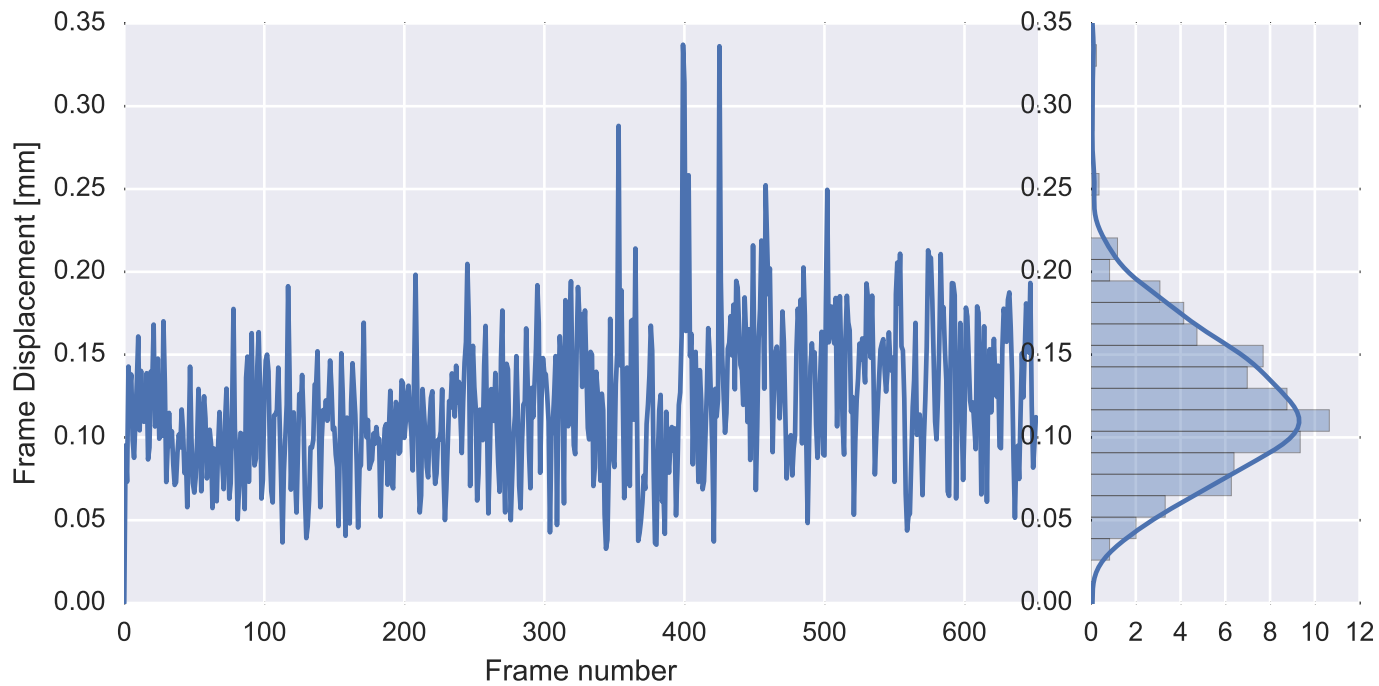

Mean EPI

Brain mask

tSNR

motion

fieldmap correction

coregistration