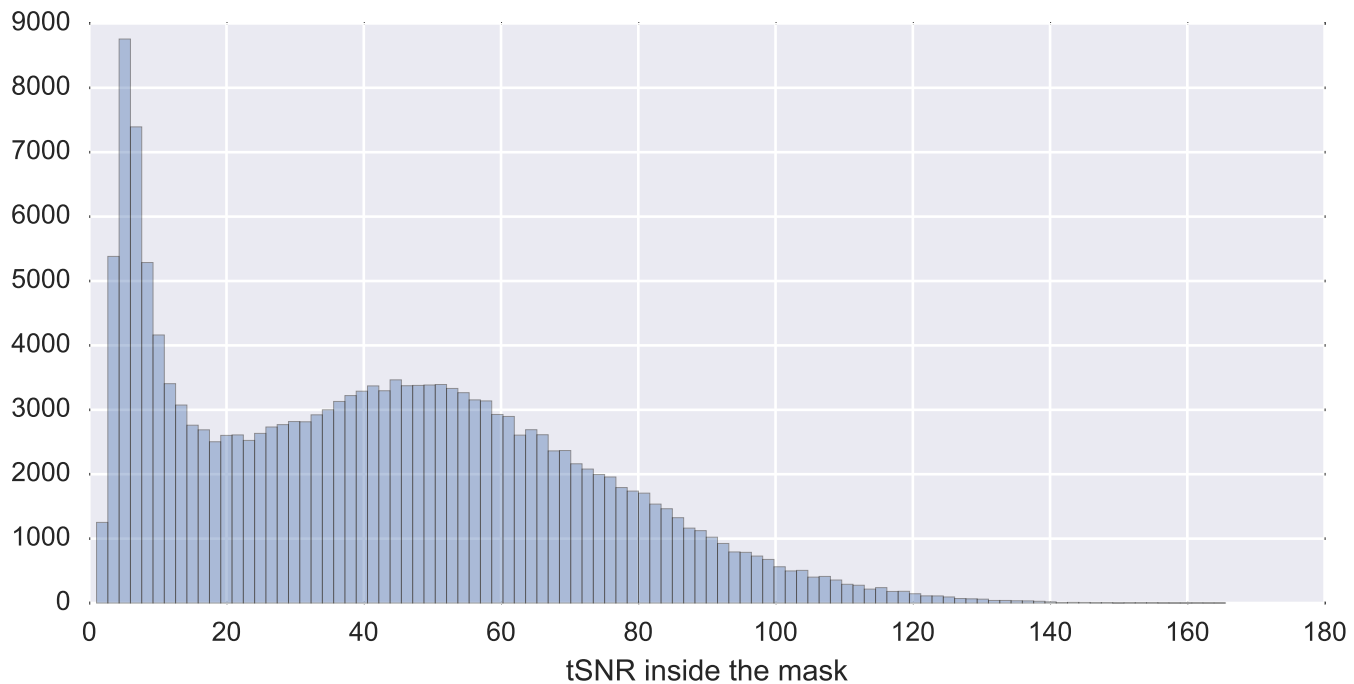

Mean EPI

Brain mask

tSNR

motion

fieldmap correction

coregistration