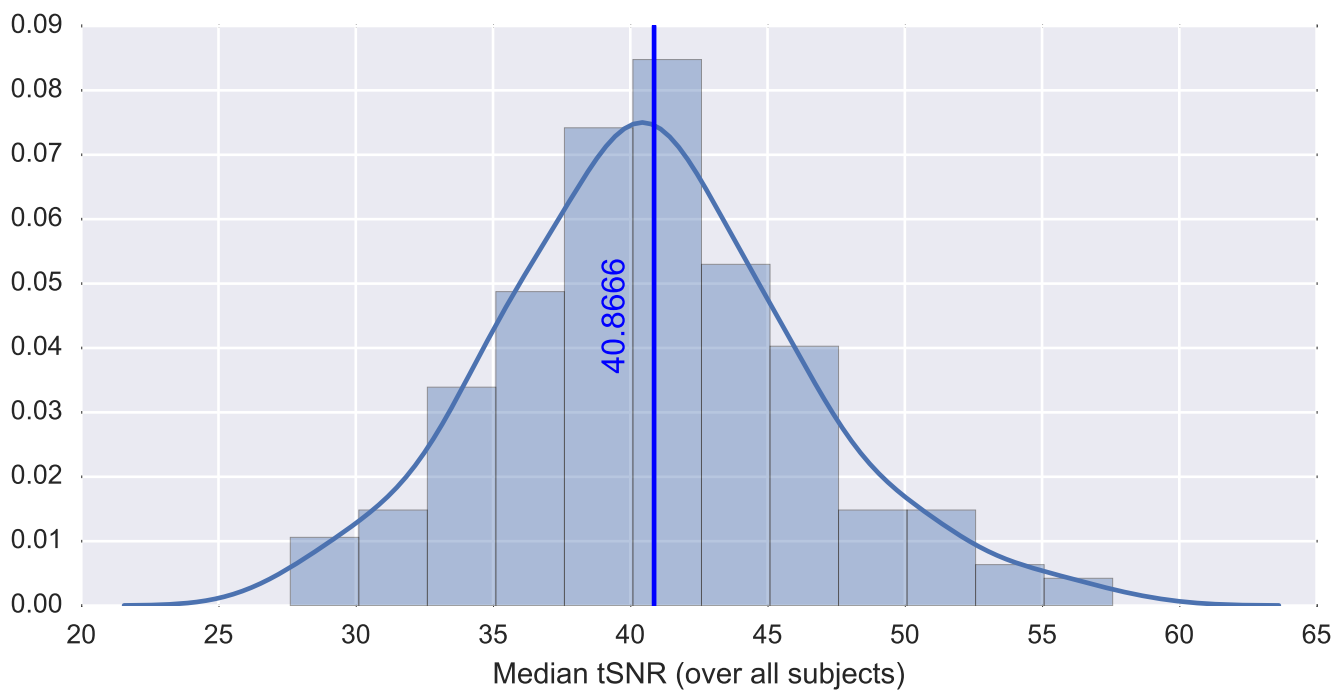

Mean EPI

Brain mask

tSNR

motion

fieldmap correction

coregistration