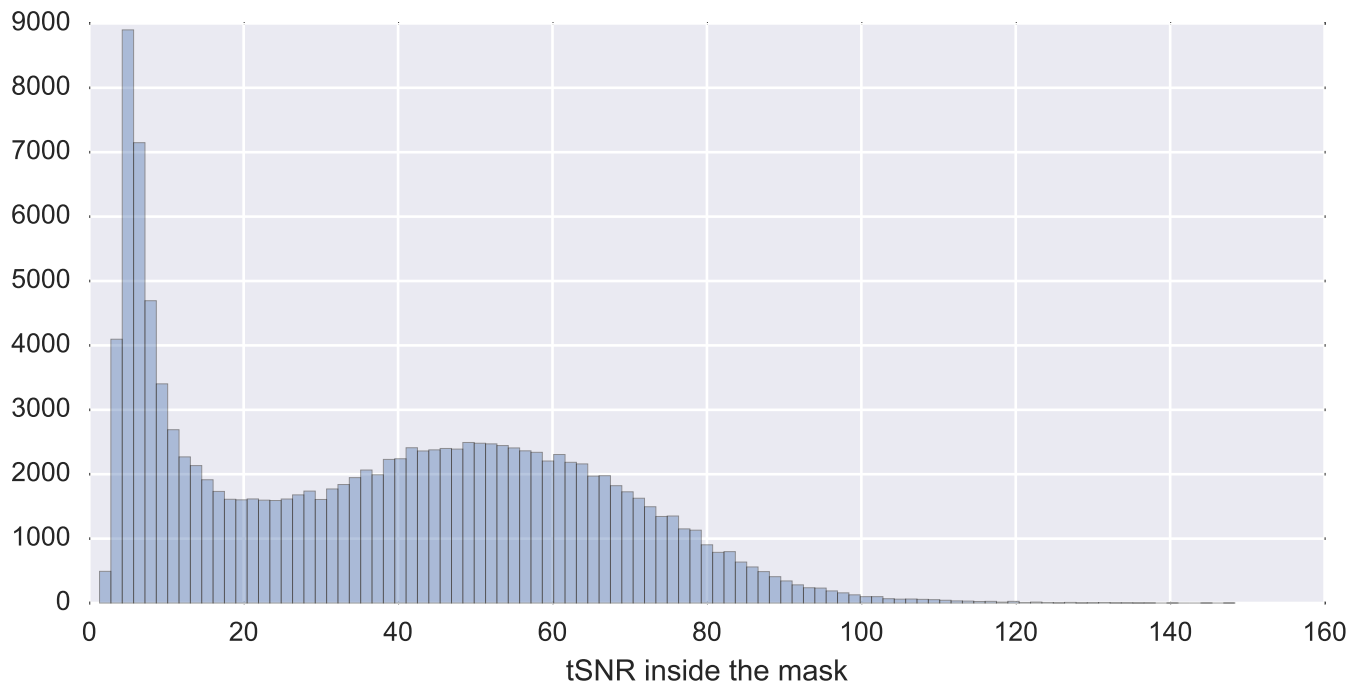

Mean EPI

Brain mask

tSNR

motion

fieldmap correction

coregistration