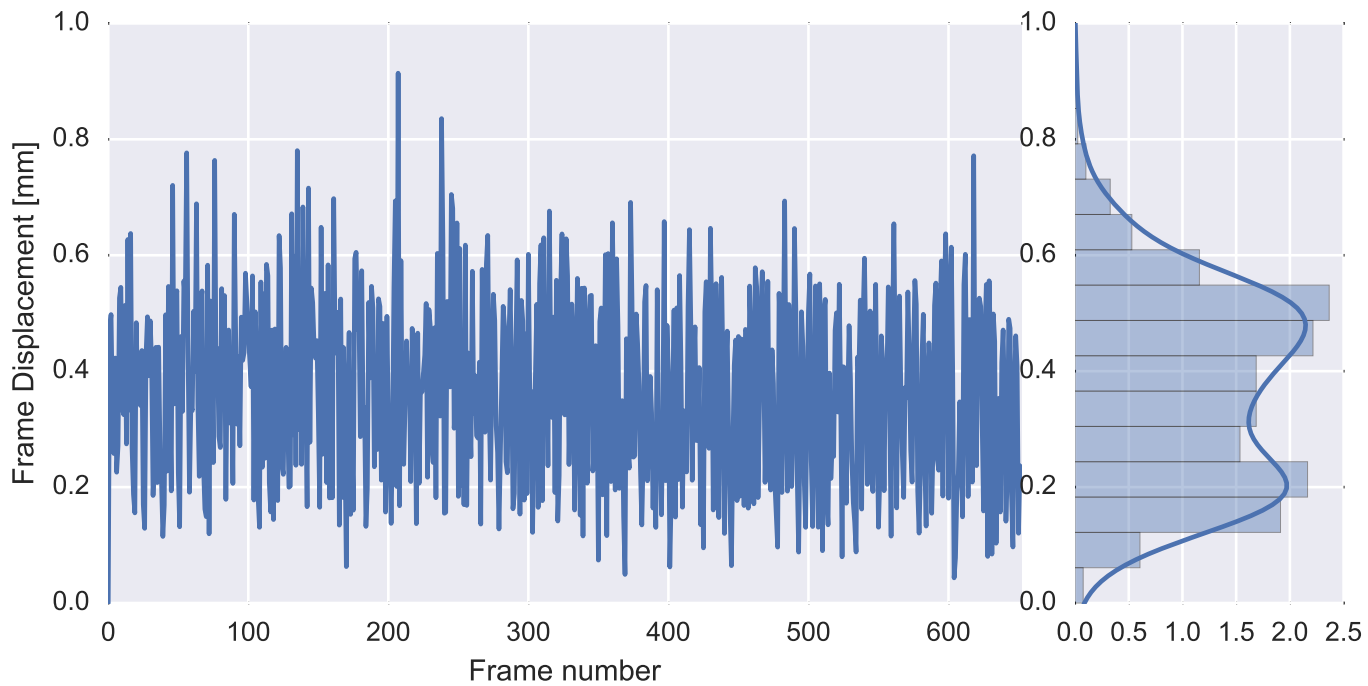

Mean EPI

Brain mask

tSNR

motion

fieldmap correction

coregistration