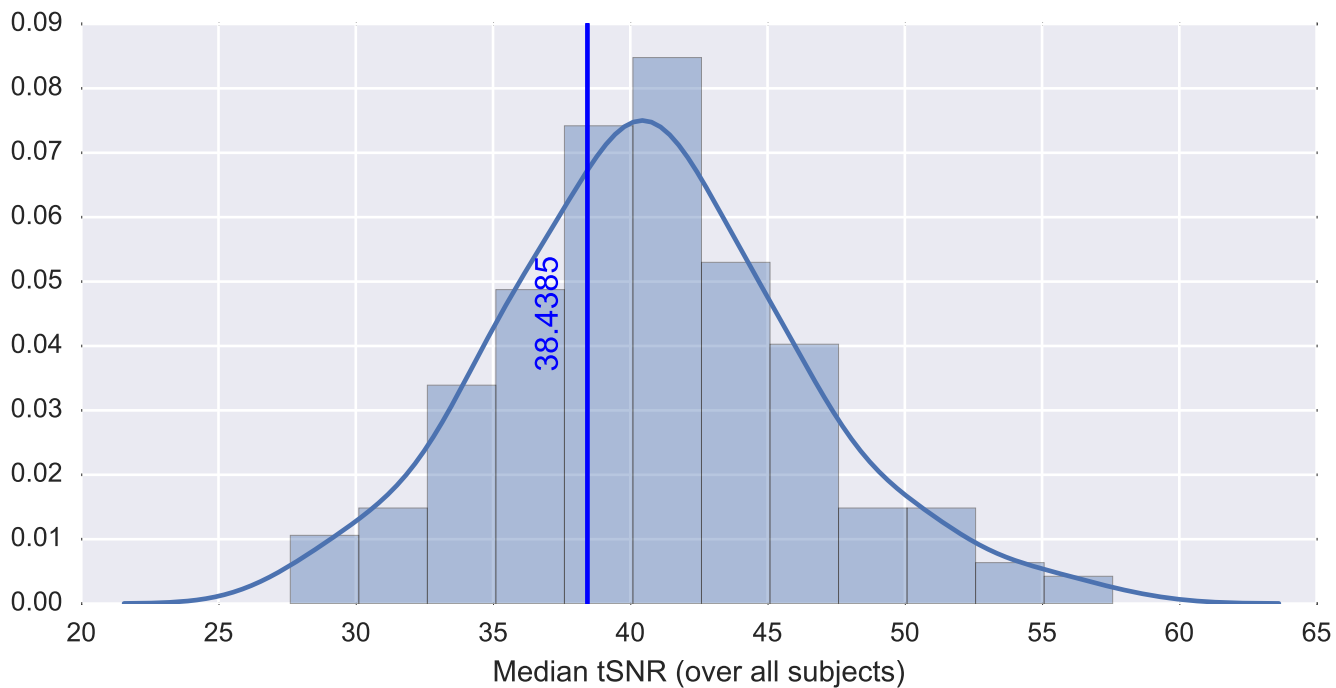

Mean EPI

Brain mask

tSNR

motion

fieldmap correction

coregistration