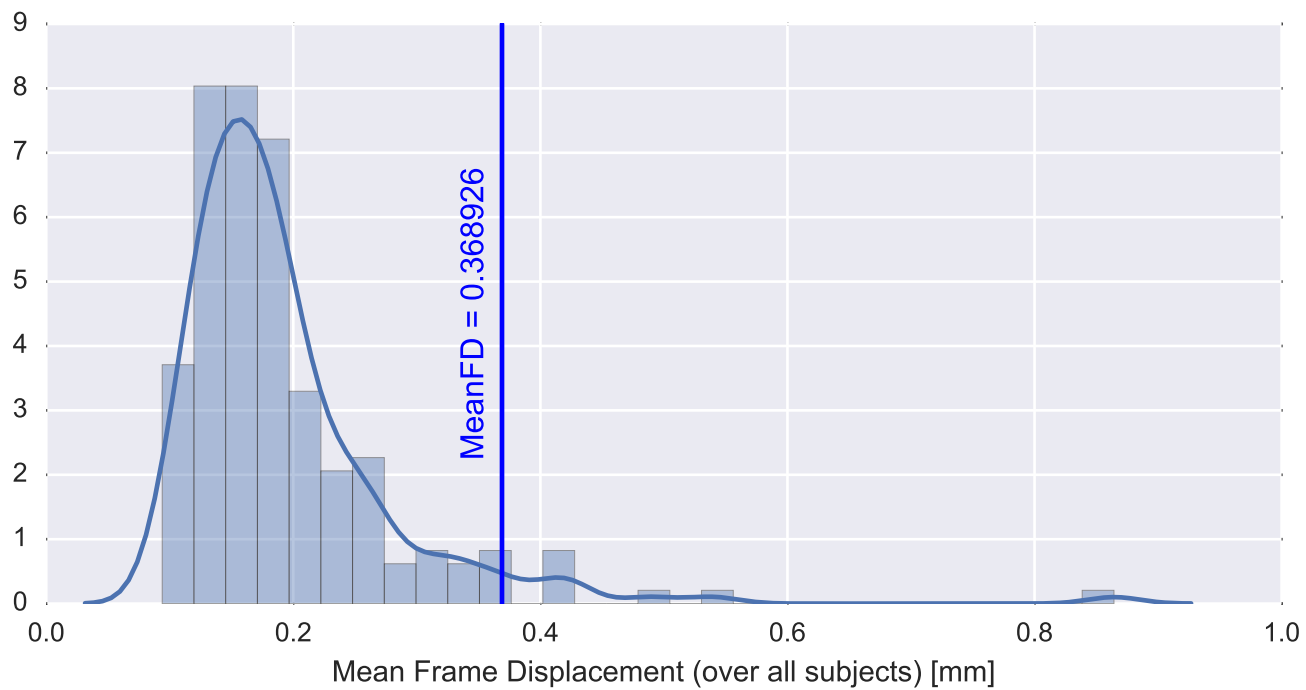

Mean EPI

Brain mask

tSNR

motion

fieldmap correction

coregistration