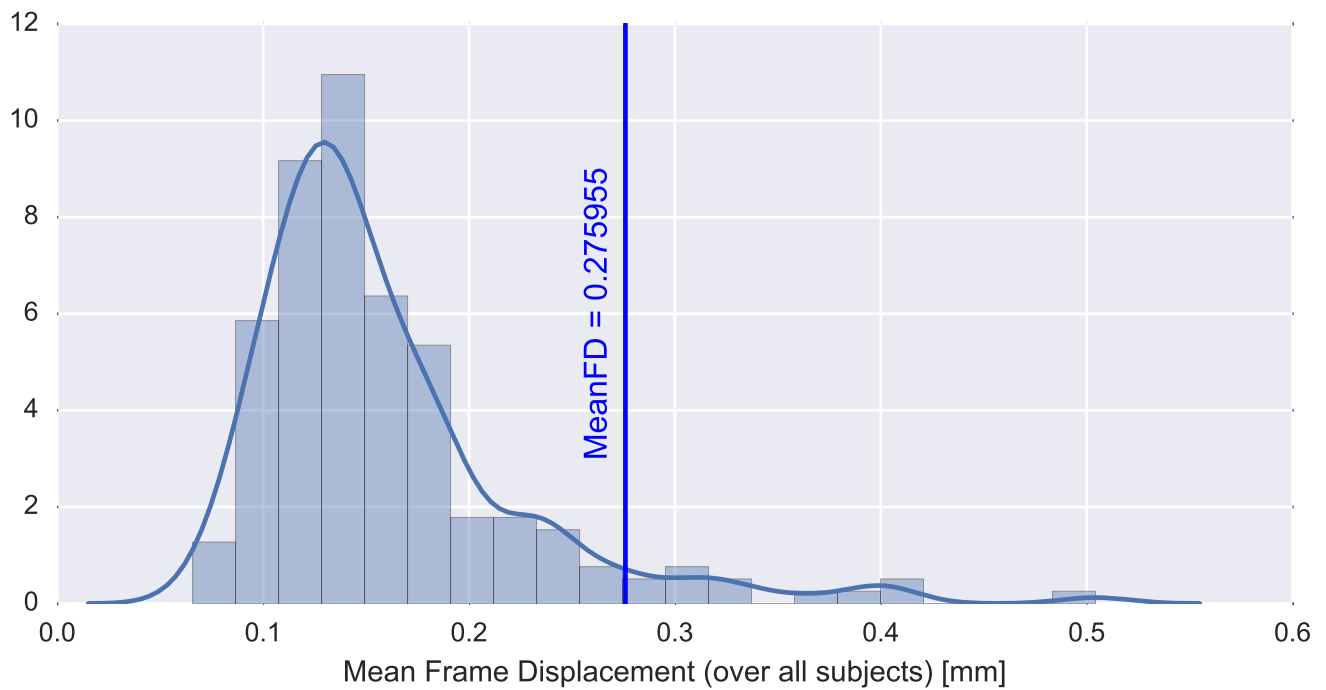

Mean EPI

Brain mask

tSNR

motion

fieldmap correction

coregistration