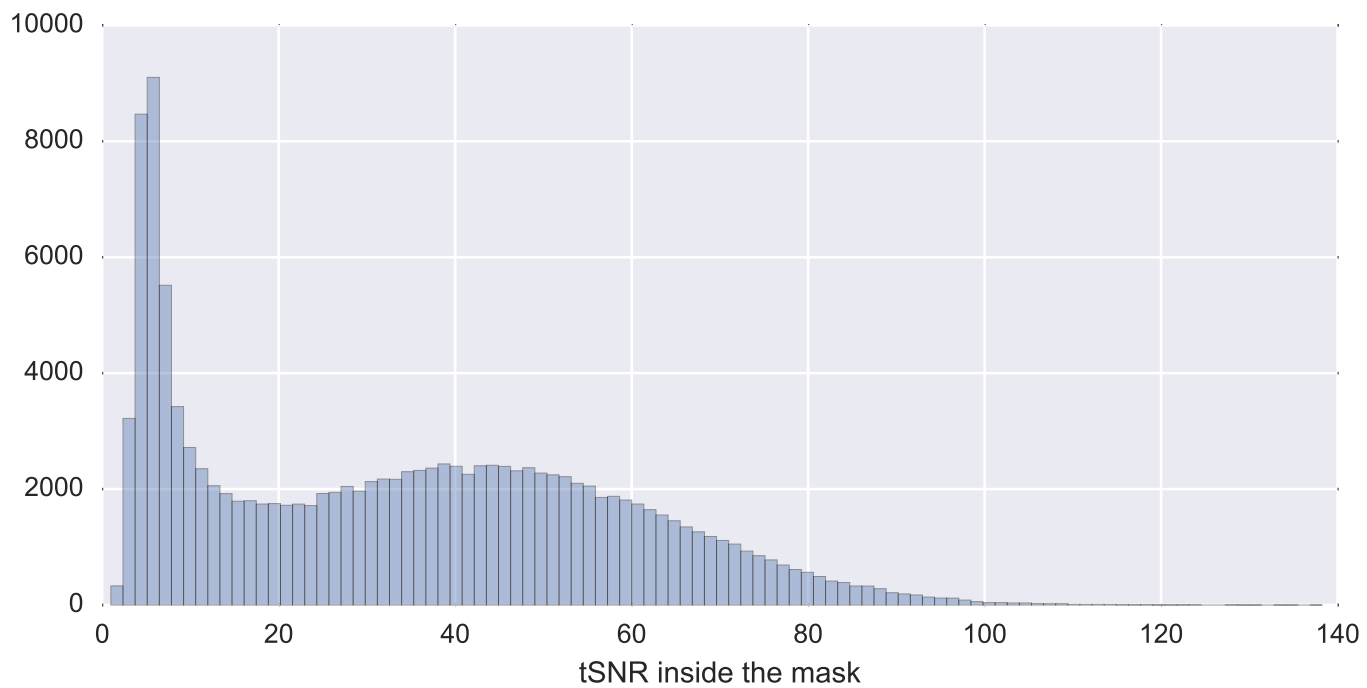

Mean EPI

Brain mask

tSNR

motion

fieldmap correction

coregistration