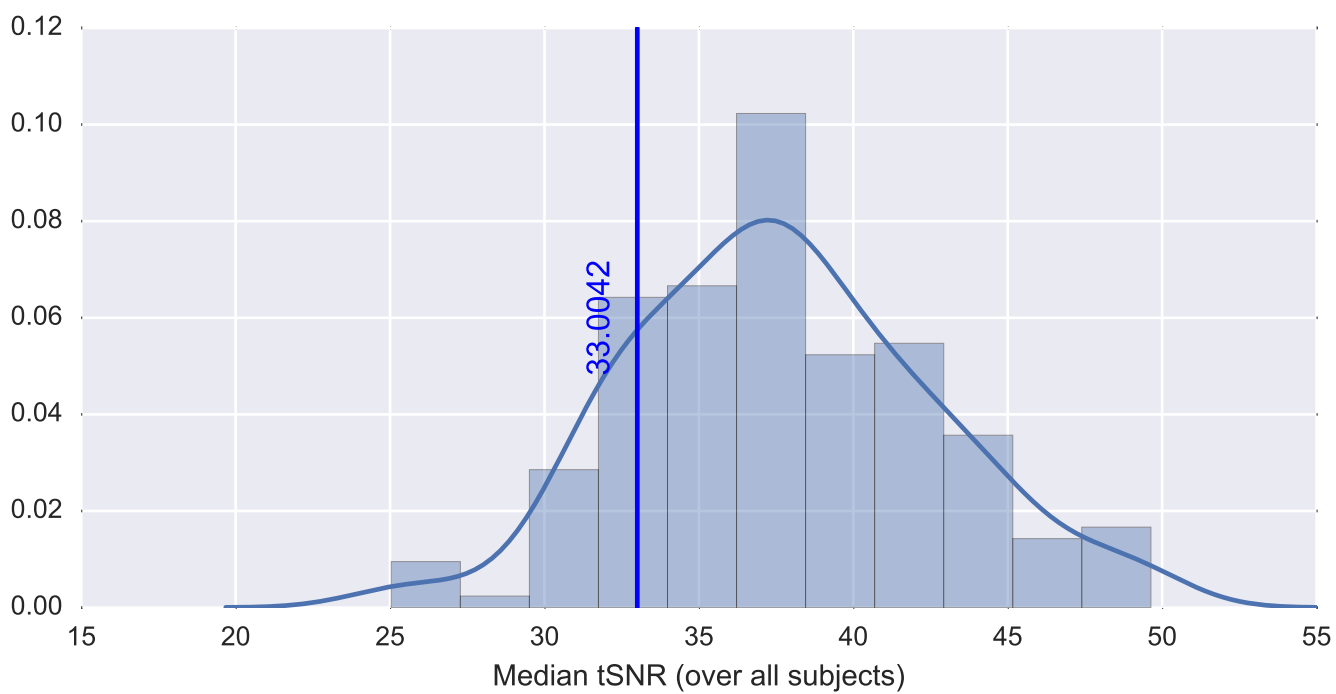

Mean EPI

Brain mask

tSNR

motion

fieldmap correction

coregistration