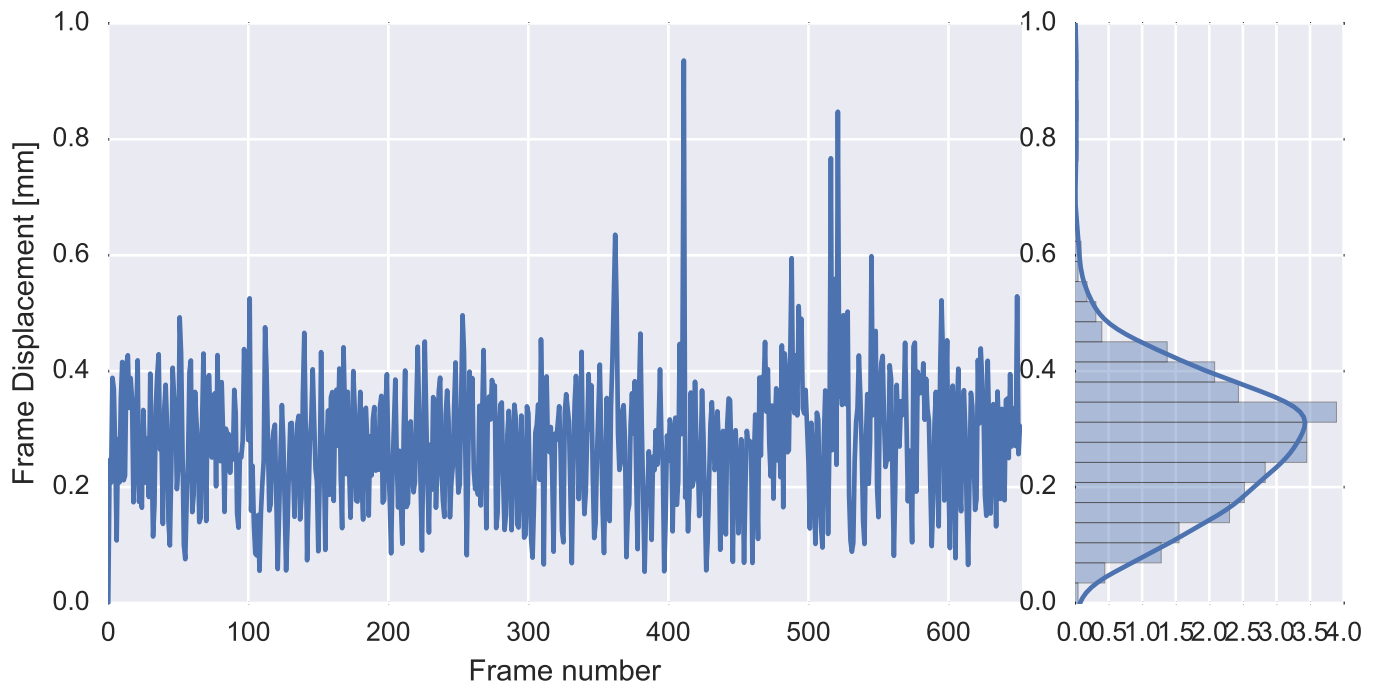

Mean EPI

Brain mask

tSNR

motion

fieldmap correction

coregistration