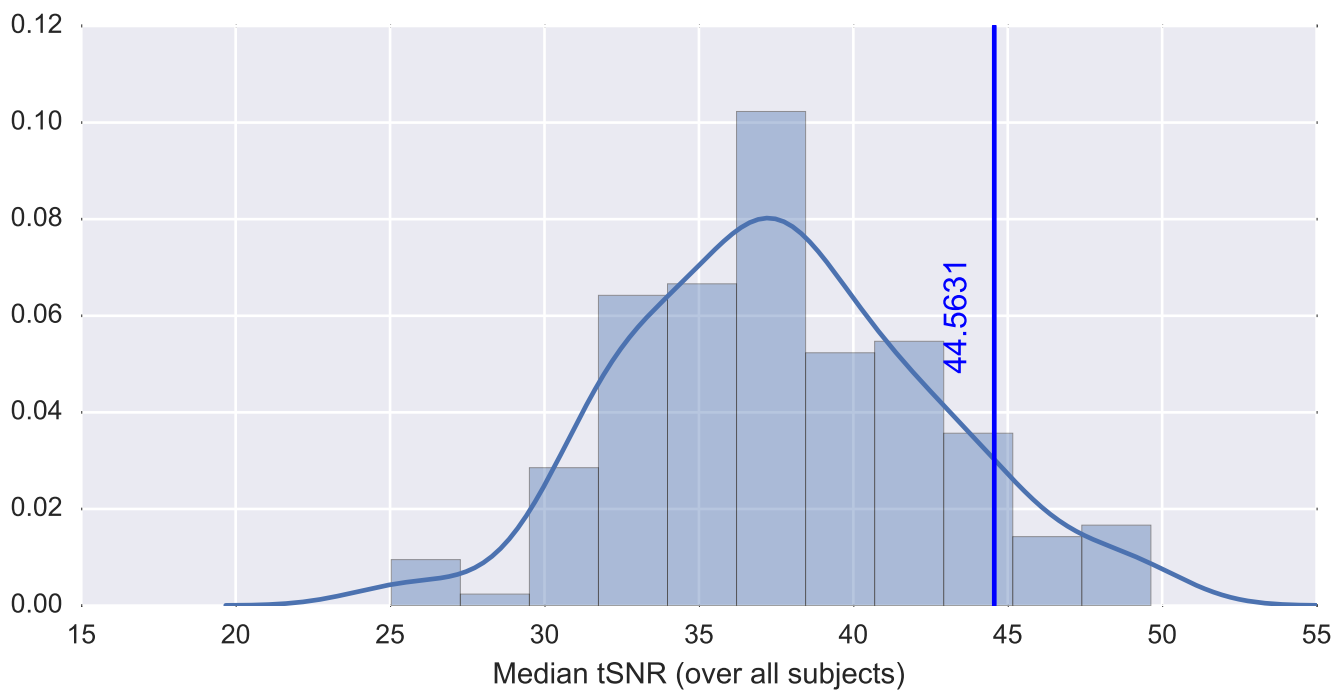

Mean EPI

Brain mask

tSNR

motion

fieldmap correction

coregistration