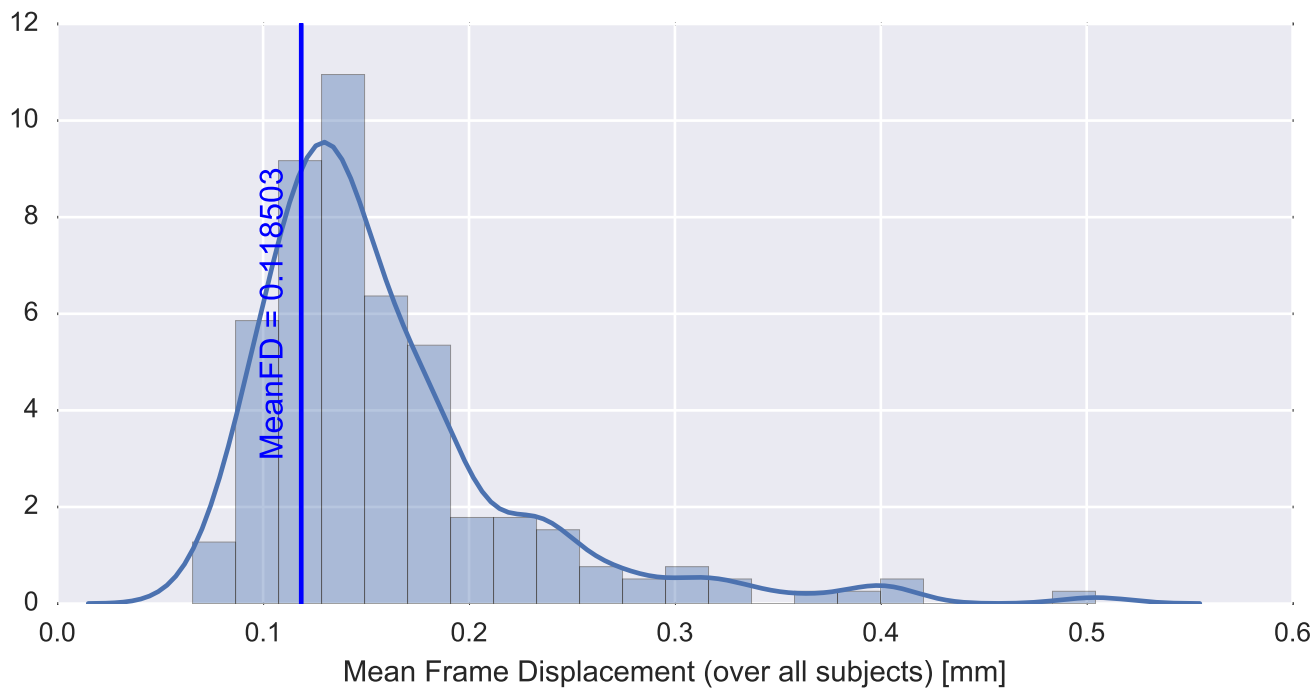

Mean EPI

Brain mask

tSNR

motion

fieldmap correction

coregistration