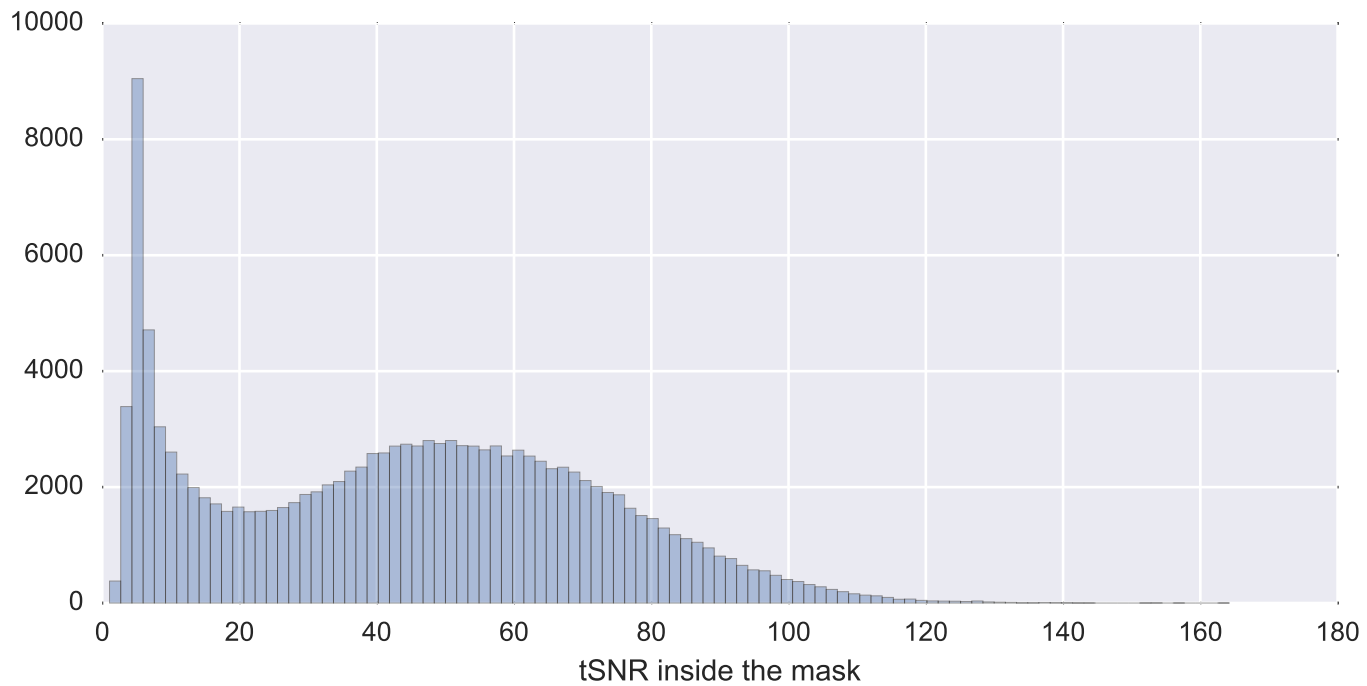

Mean EPI

Brain mask

tSNR

motion

fieldmap correction

coregistration