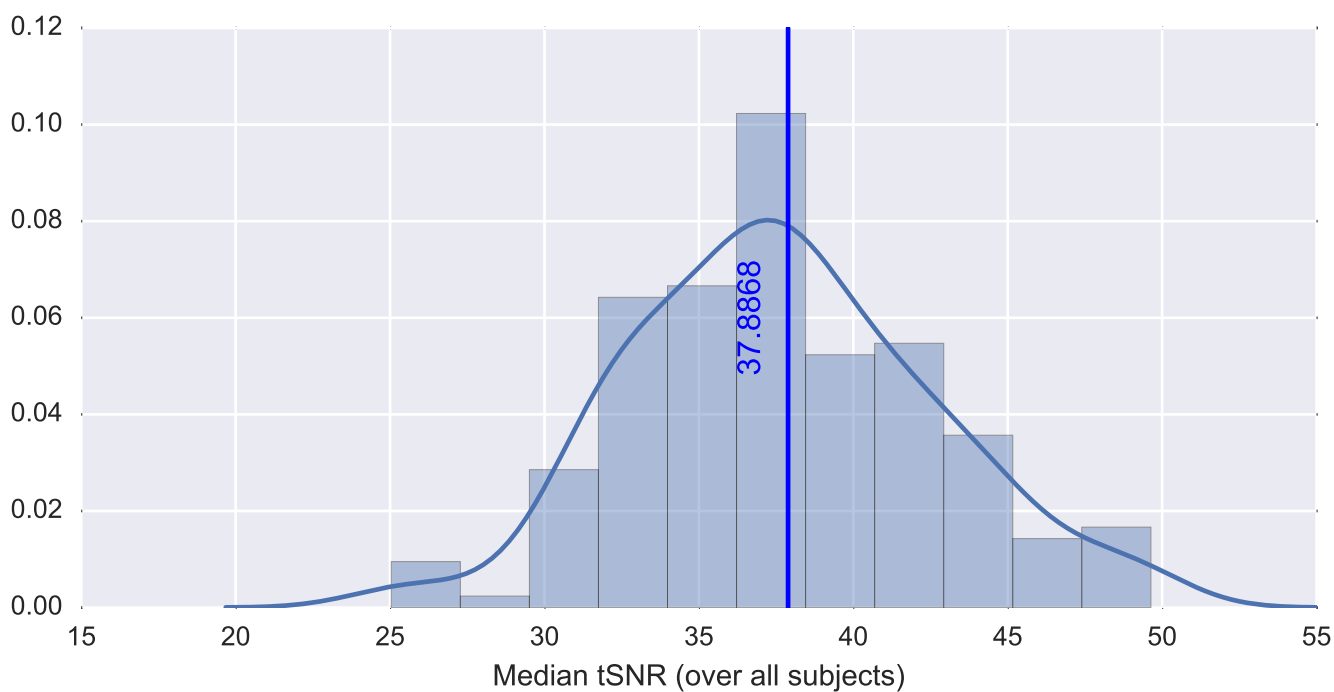

Mean EPI

Brain mask

tSNR

motion

fieldmap correction

coregistration