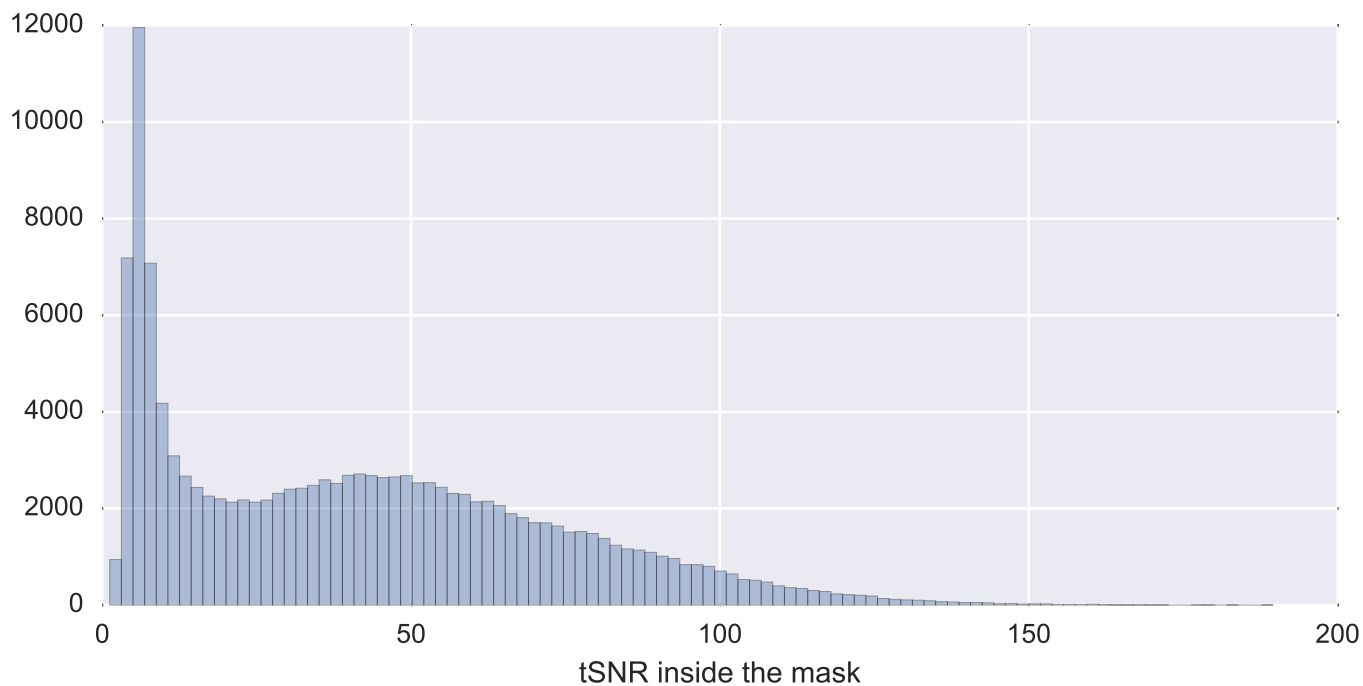

Mean EPI

Brain mask

tSNR

motion

fieldmap correction

coregistration