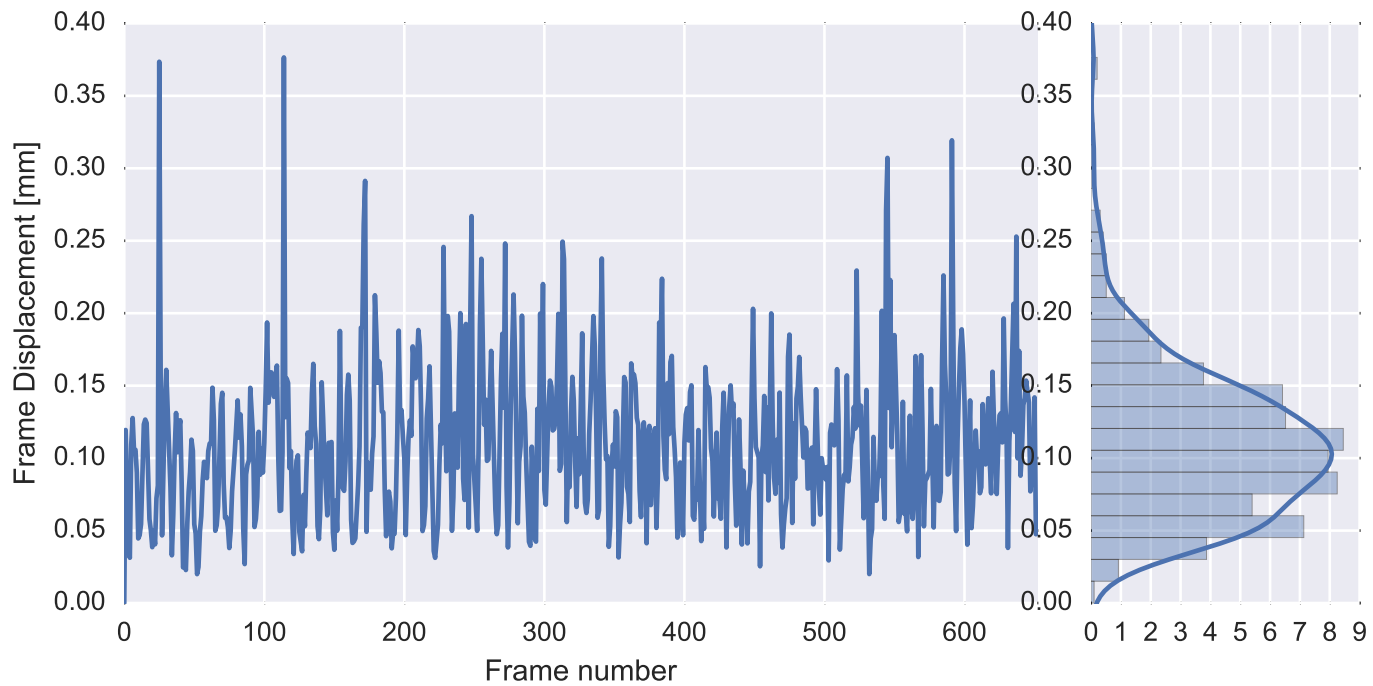

Mean EPI

Brain mask

tSNR

motion

fieldmap correction

coregistration