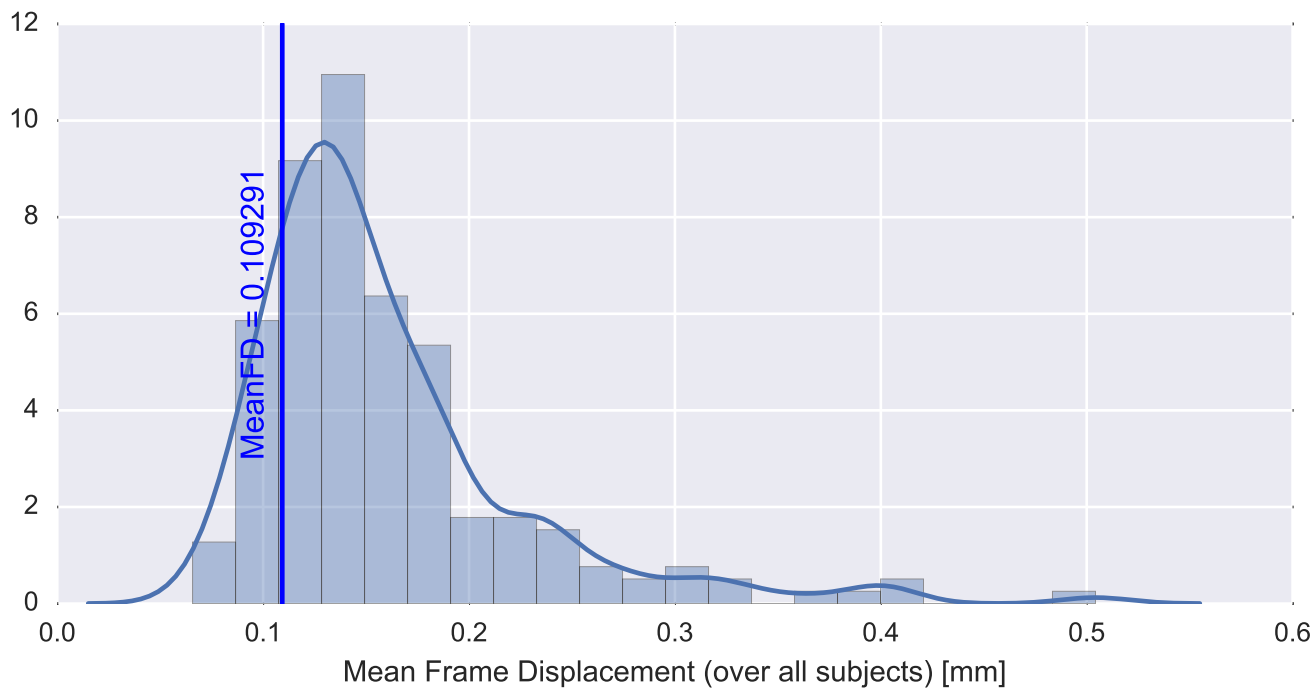

Mean EPI

Brain mask

tSNR

motion

fieldmap correction

coregistration