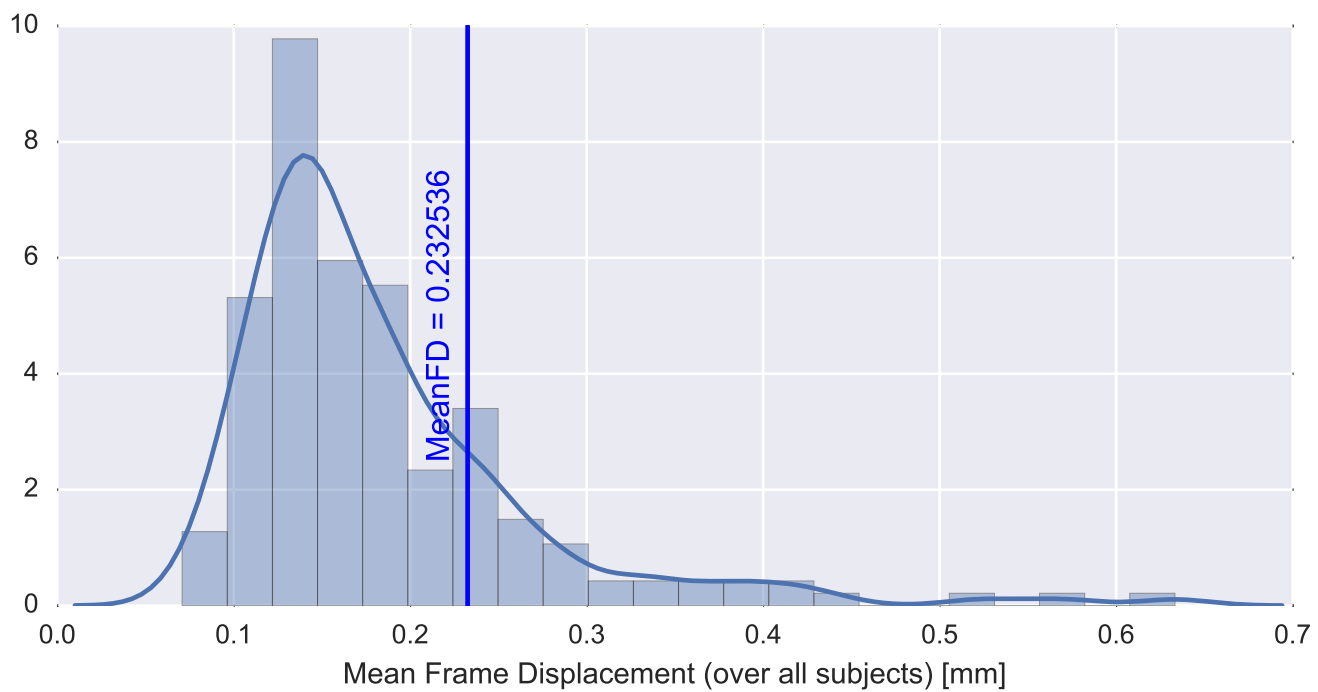

Mean EPI

Brain mask

tSNR

motion

fieldmap correction

coregistration