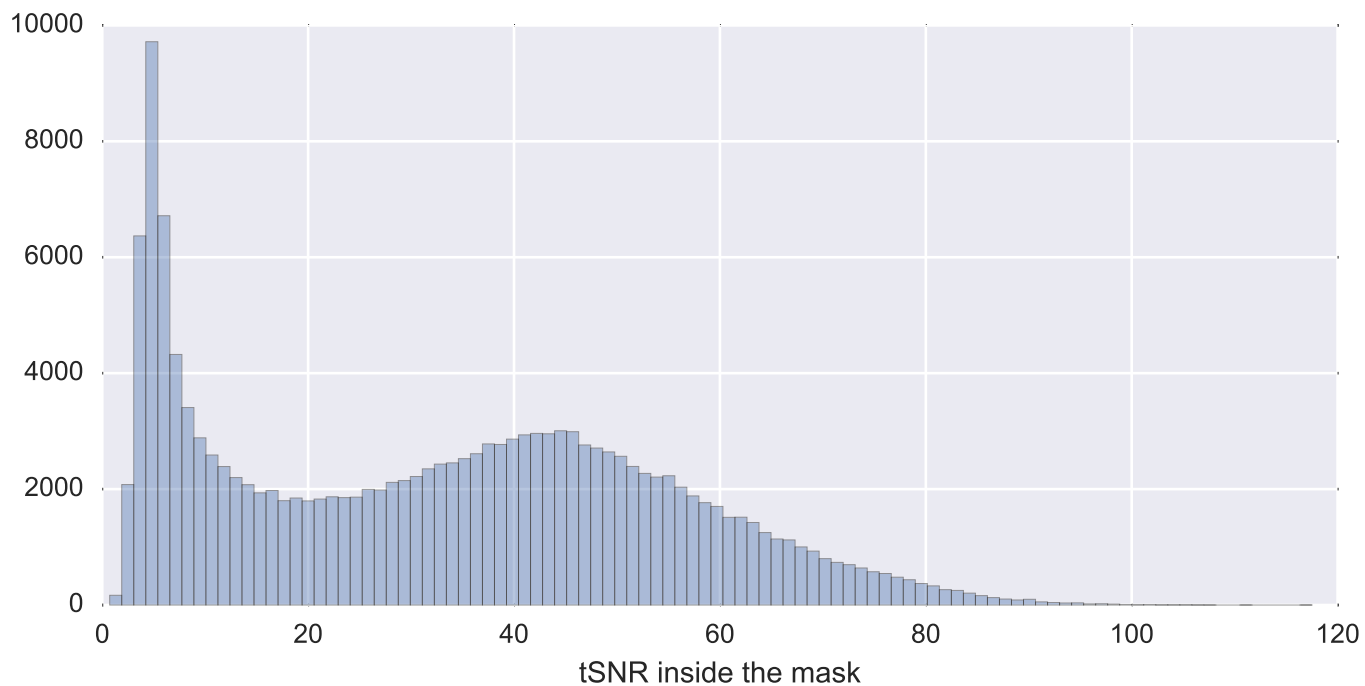

Mean EPI

Brain mask

tSNR

motion

fieldmap correction

coregistration