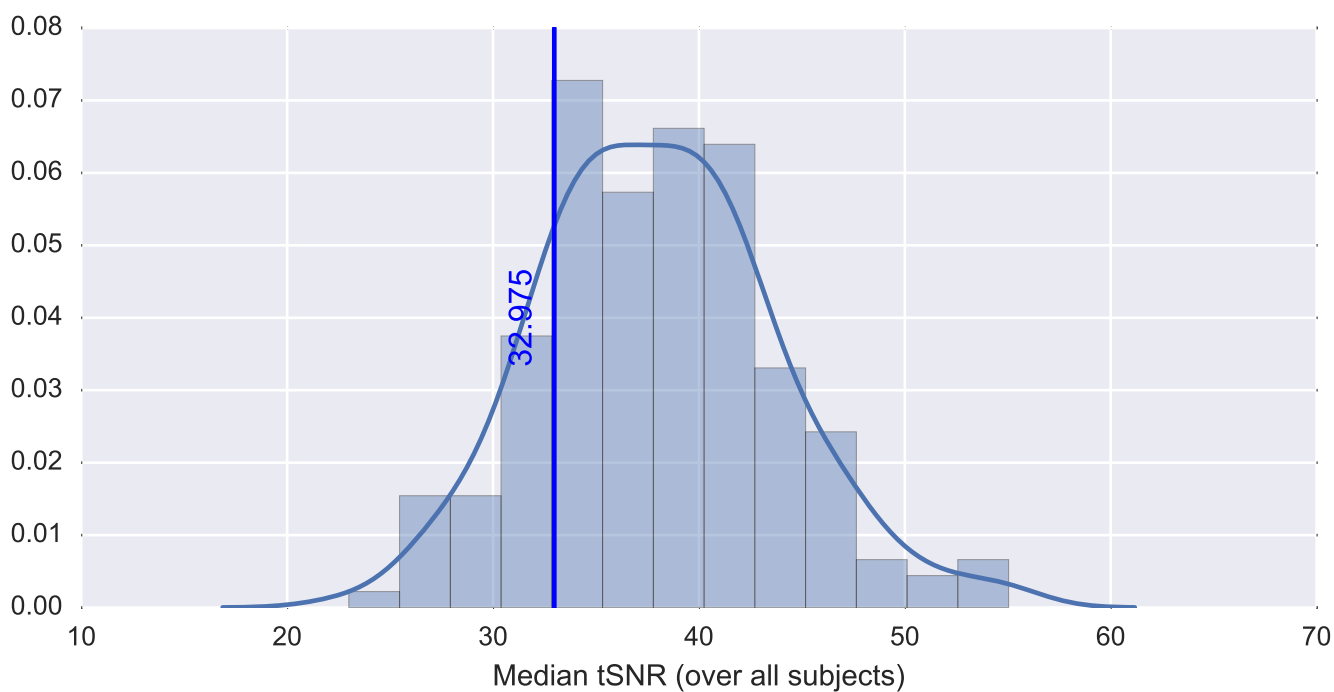

Mean EPI

Brain mask

tSNR

motion

fieldmap correction

coregistration