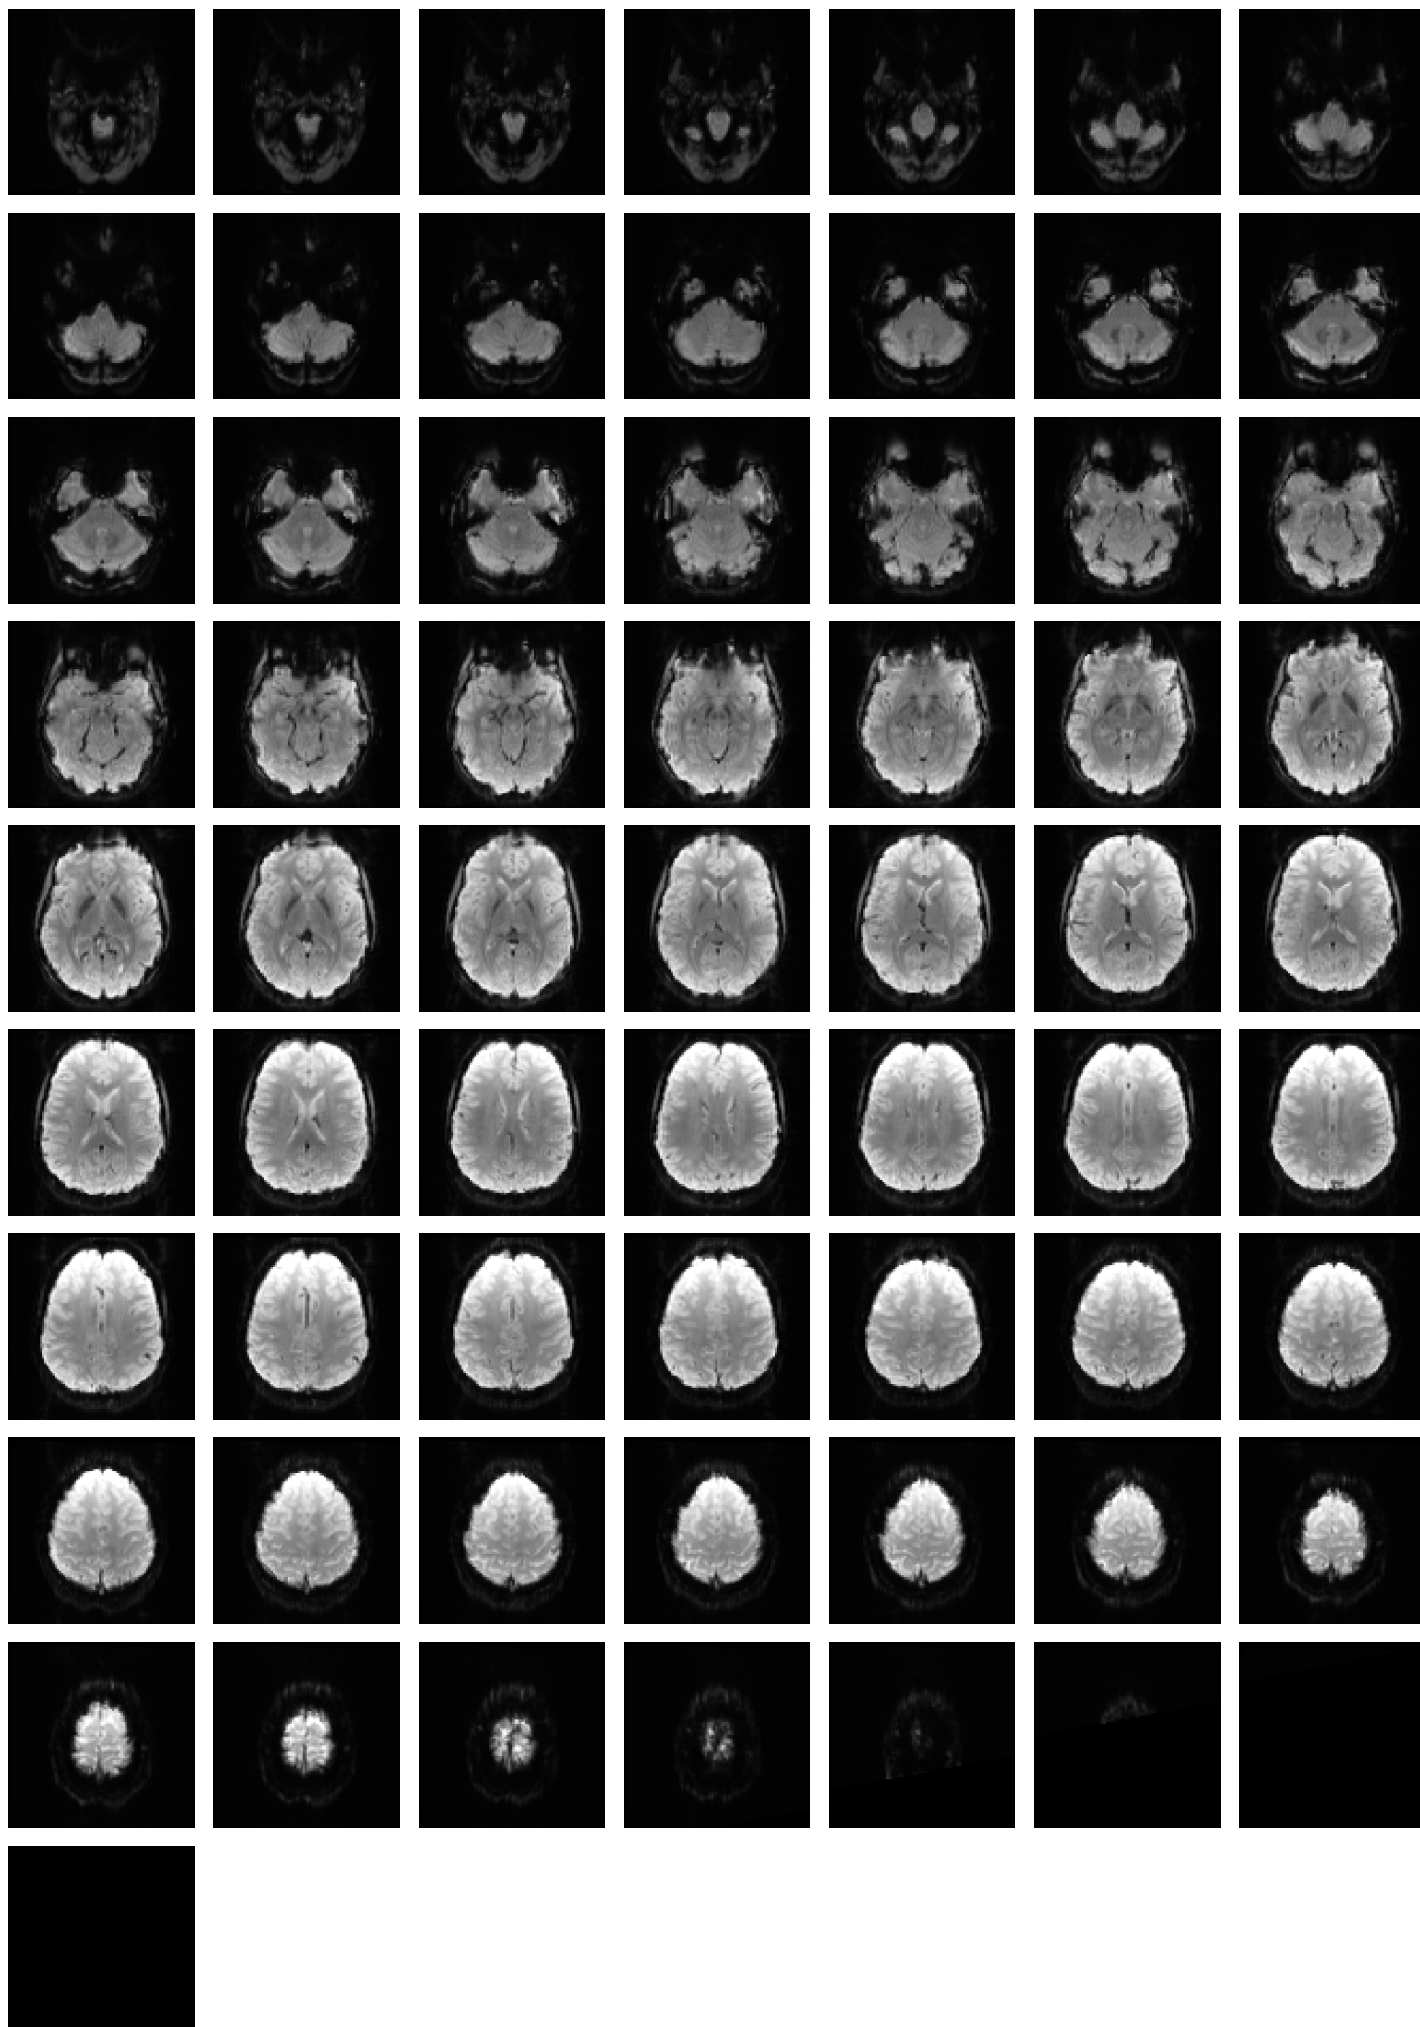

Mean EPI

Brain mask

tSNR

motion

fieldmap correction

coregistration