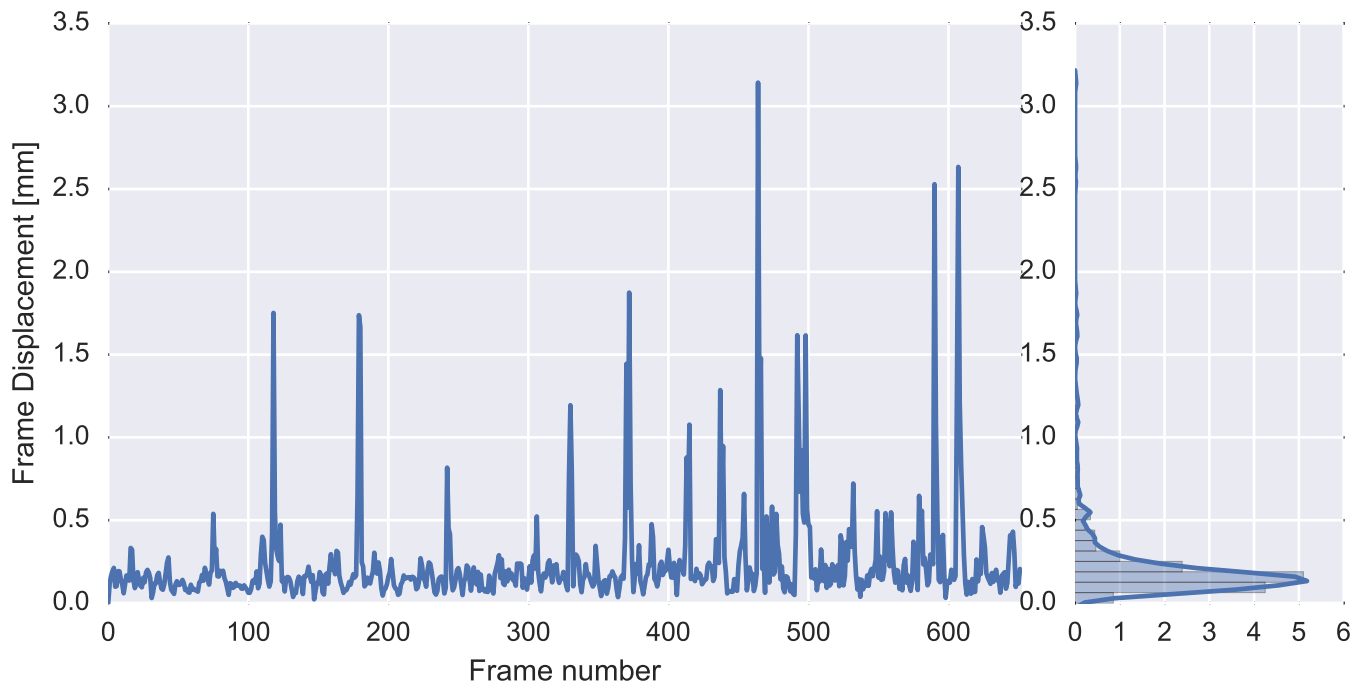

Mean EPI

Brain mask

tSNR

motion

fieldmap correction

coregistration