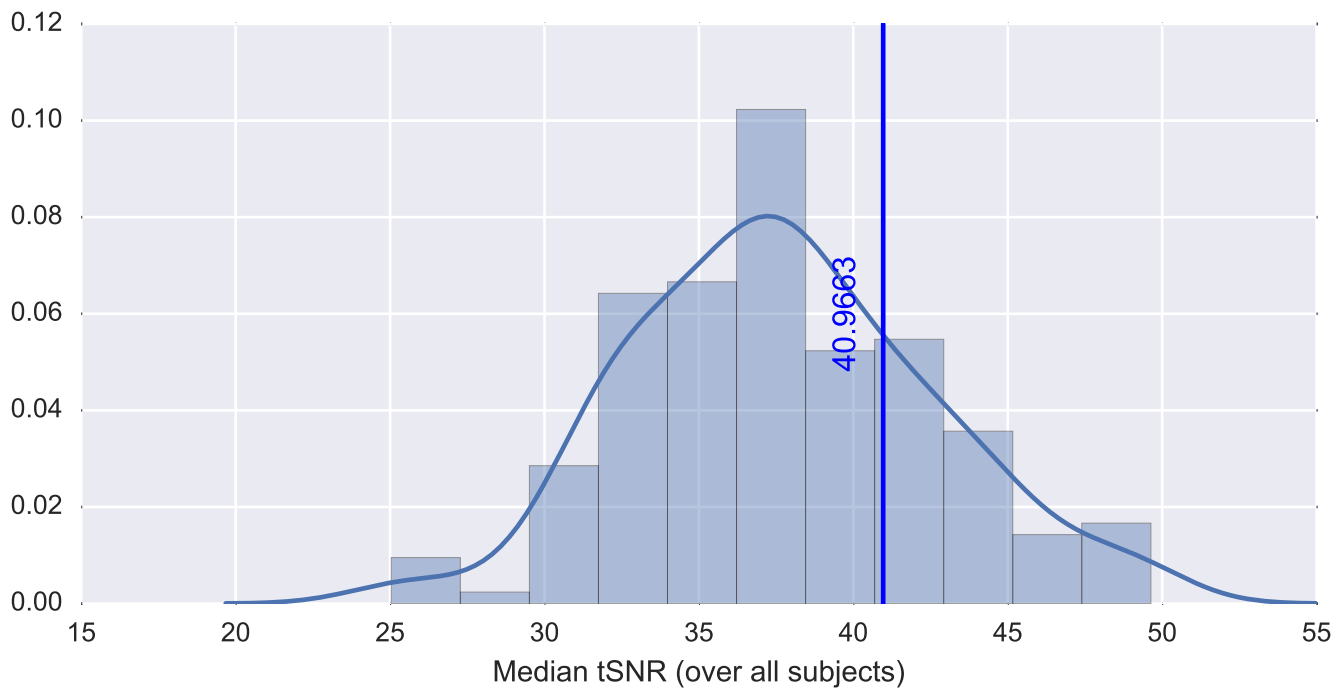

Mean EPI

Brain mask

tSNR

motion

fieldmap correction

coregistration