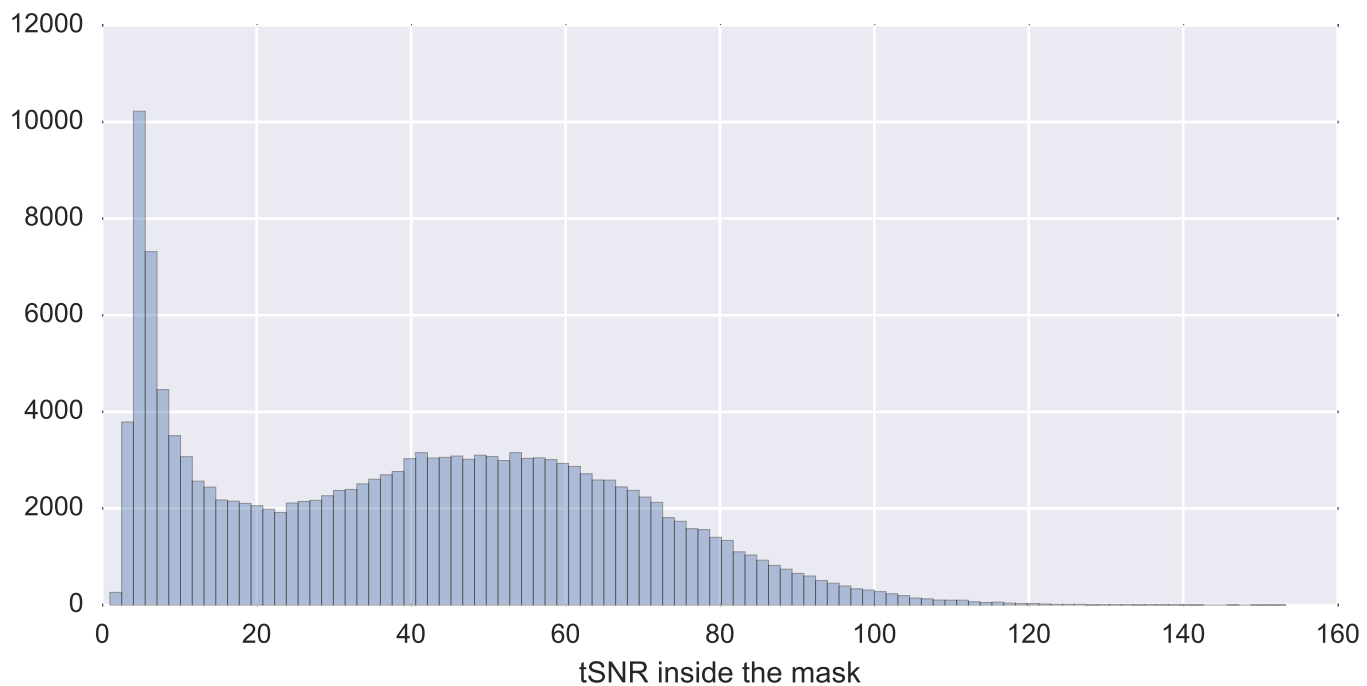

Mean EPI

Brain mask

tSNR

motion

fieldmap correction

coregistration