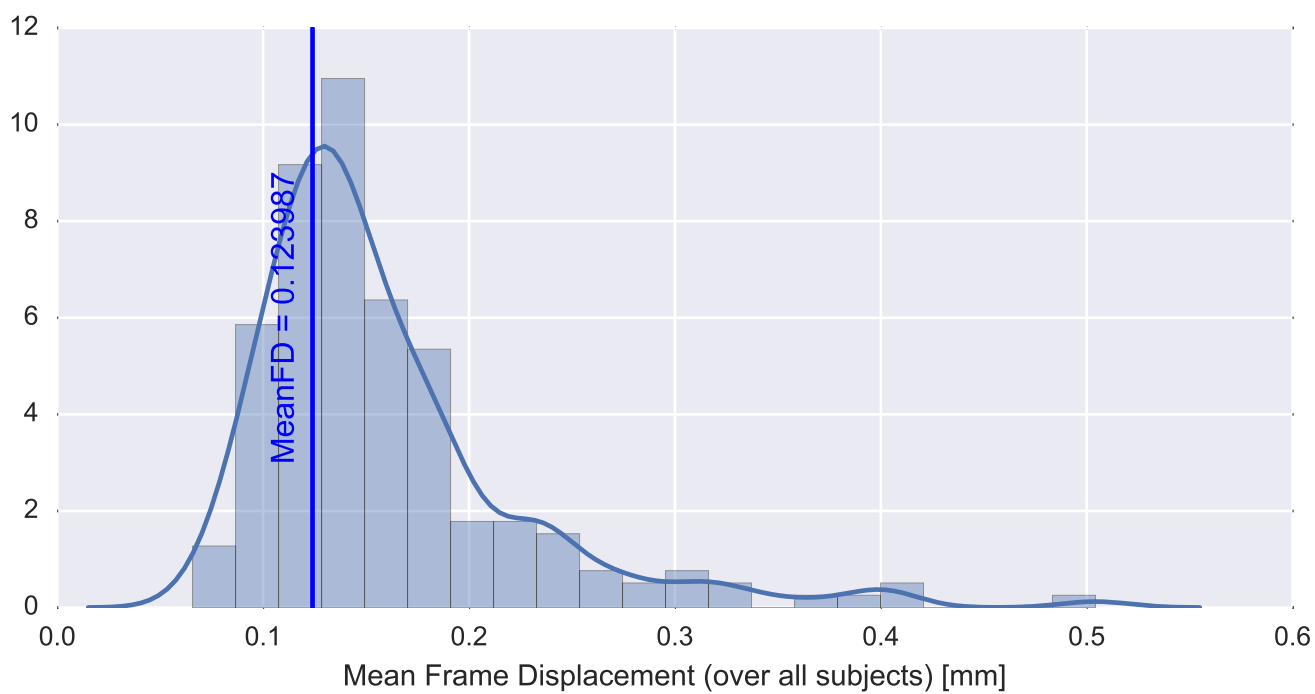

Mean EPI

Brain mask

tSNR

motion

fieldmap correction

coregistration