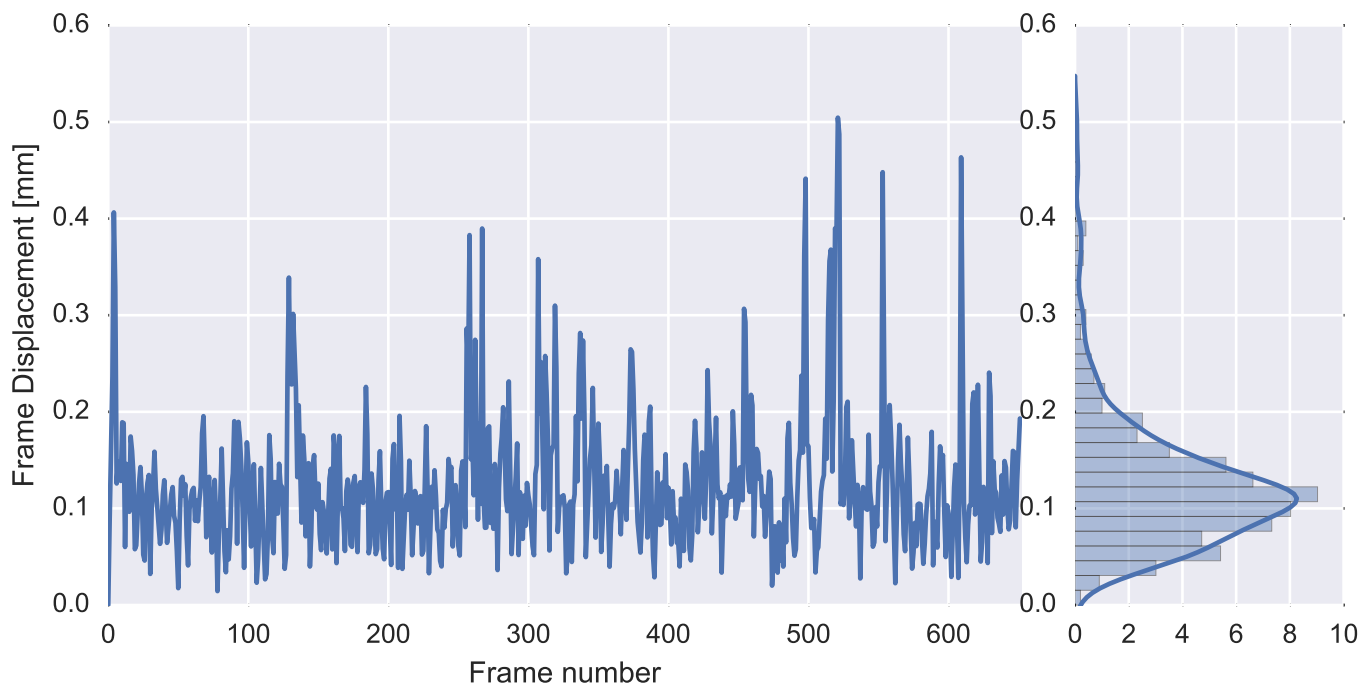

Mean EPI

Brain mask

tSNR

motion

fieldmap correction

coregistration