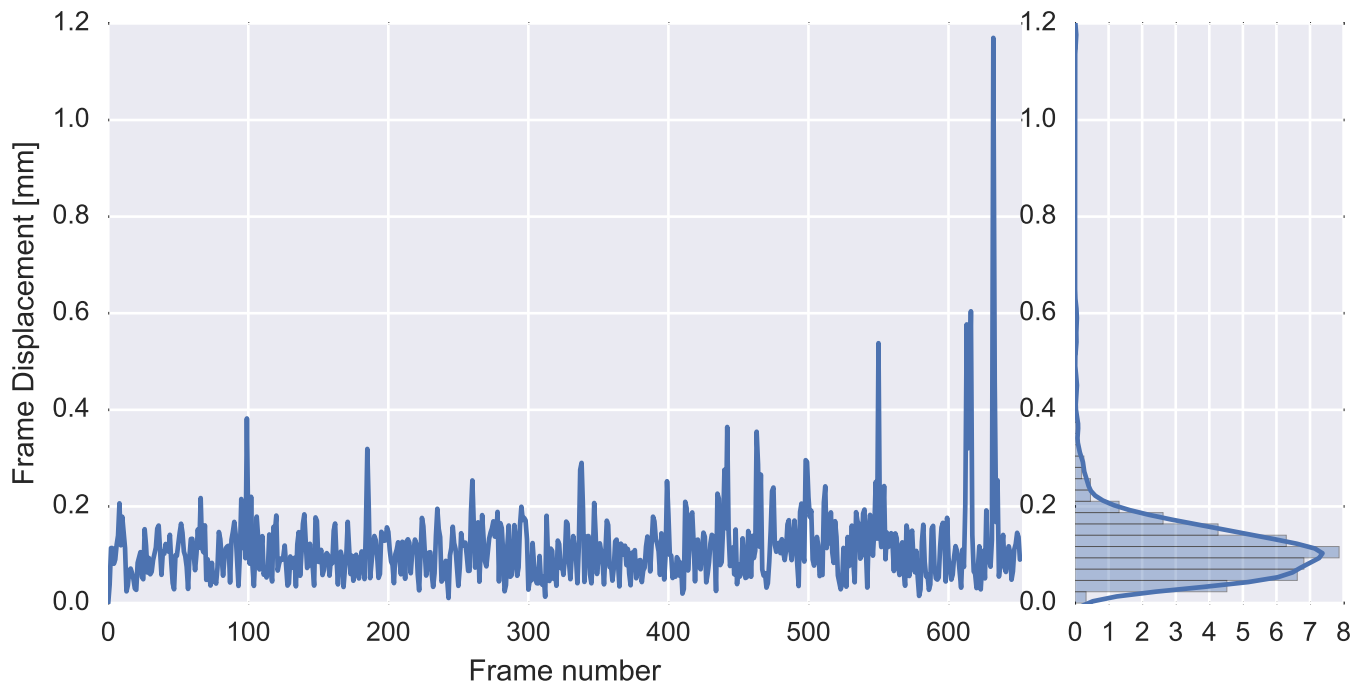

Mean EPI

Brain mask

tSNR

motion

fieldmap correction

coregistration