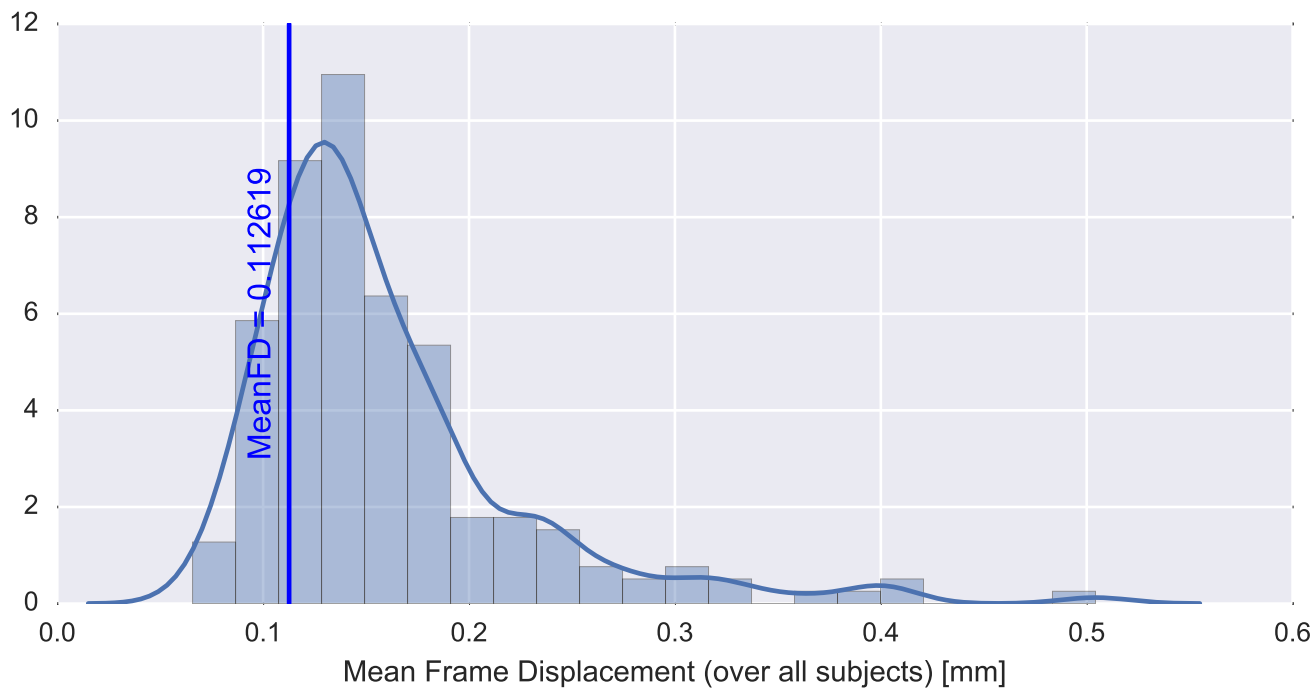

Mean EPI

Brain mask

tSNR

motion

fieldmap correction

coregistration