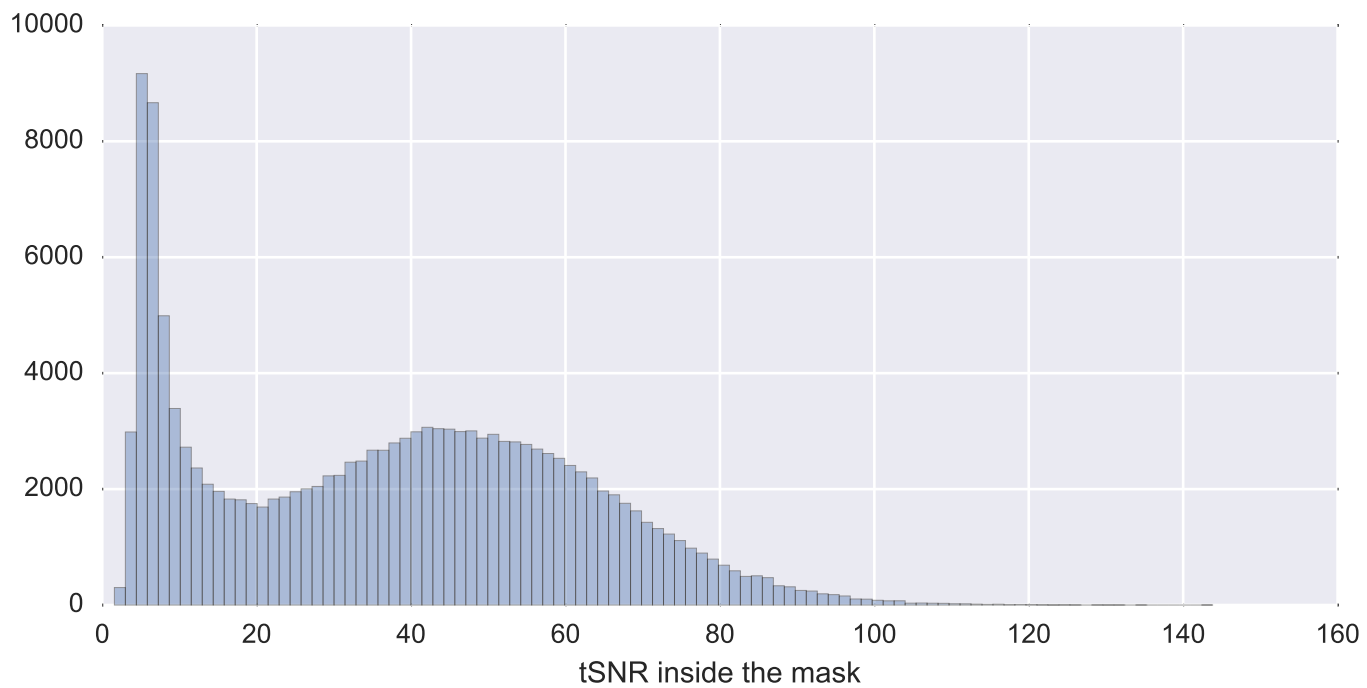

Mean EPI

Brain mask

tSNR

motion

fieldmap correction

coregistration