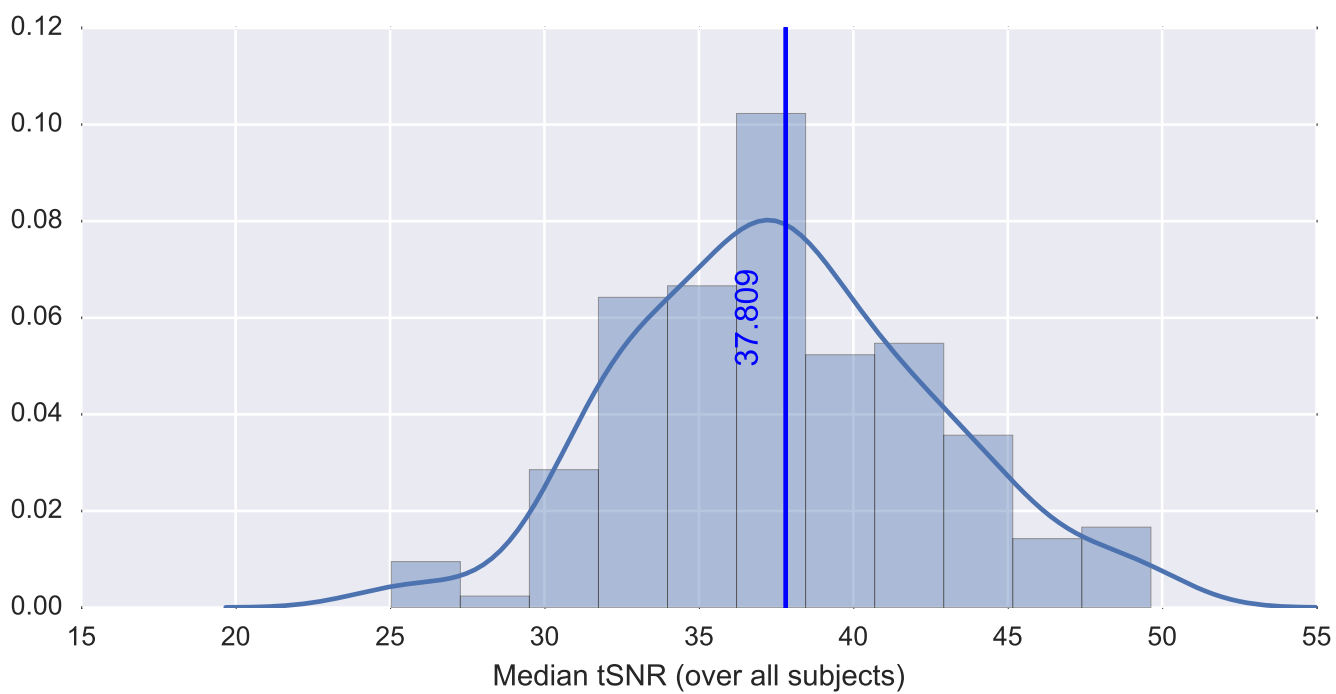

Mean EPI

Brain mask

tSNR

motion

fieldmap correction

coregistration