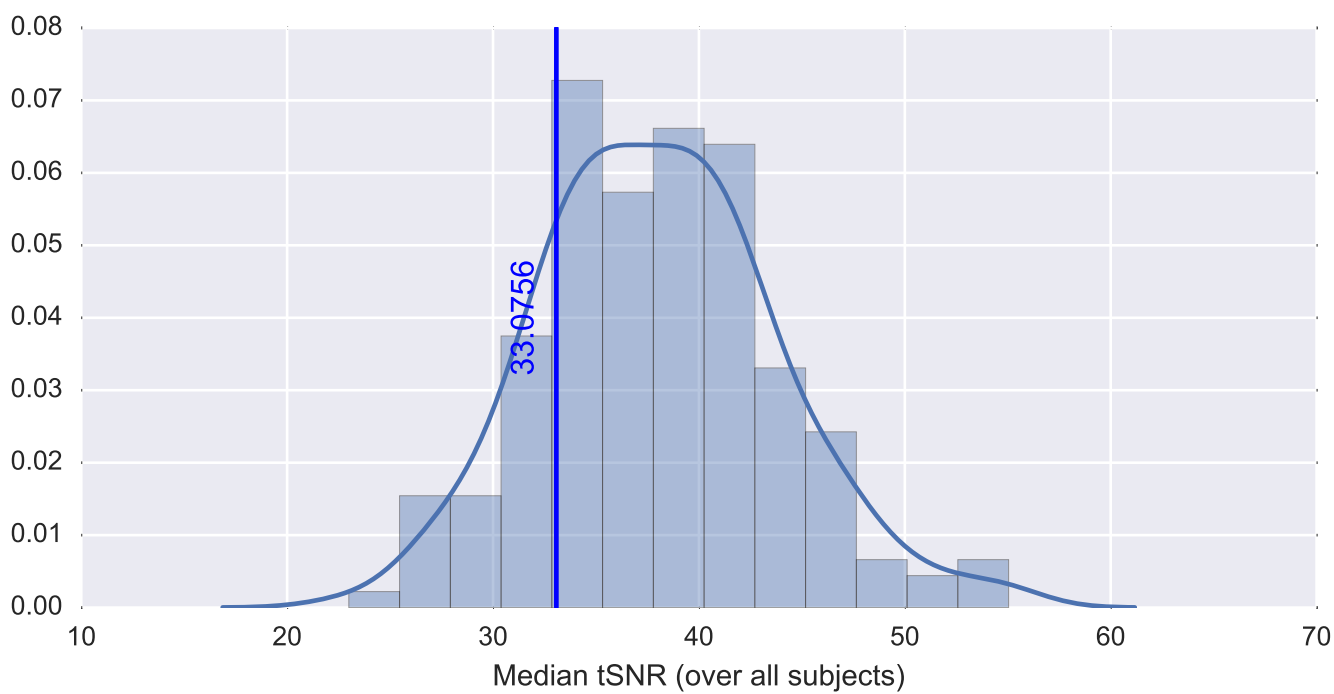

Mean EPI

Brain mask

tSNR

motion

fieldmap correction

coregistration