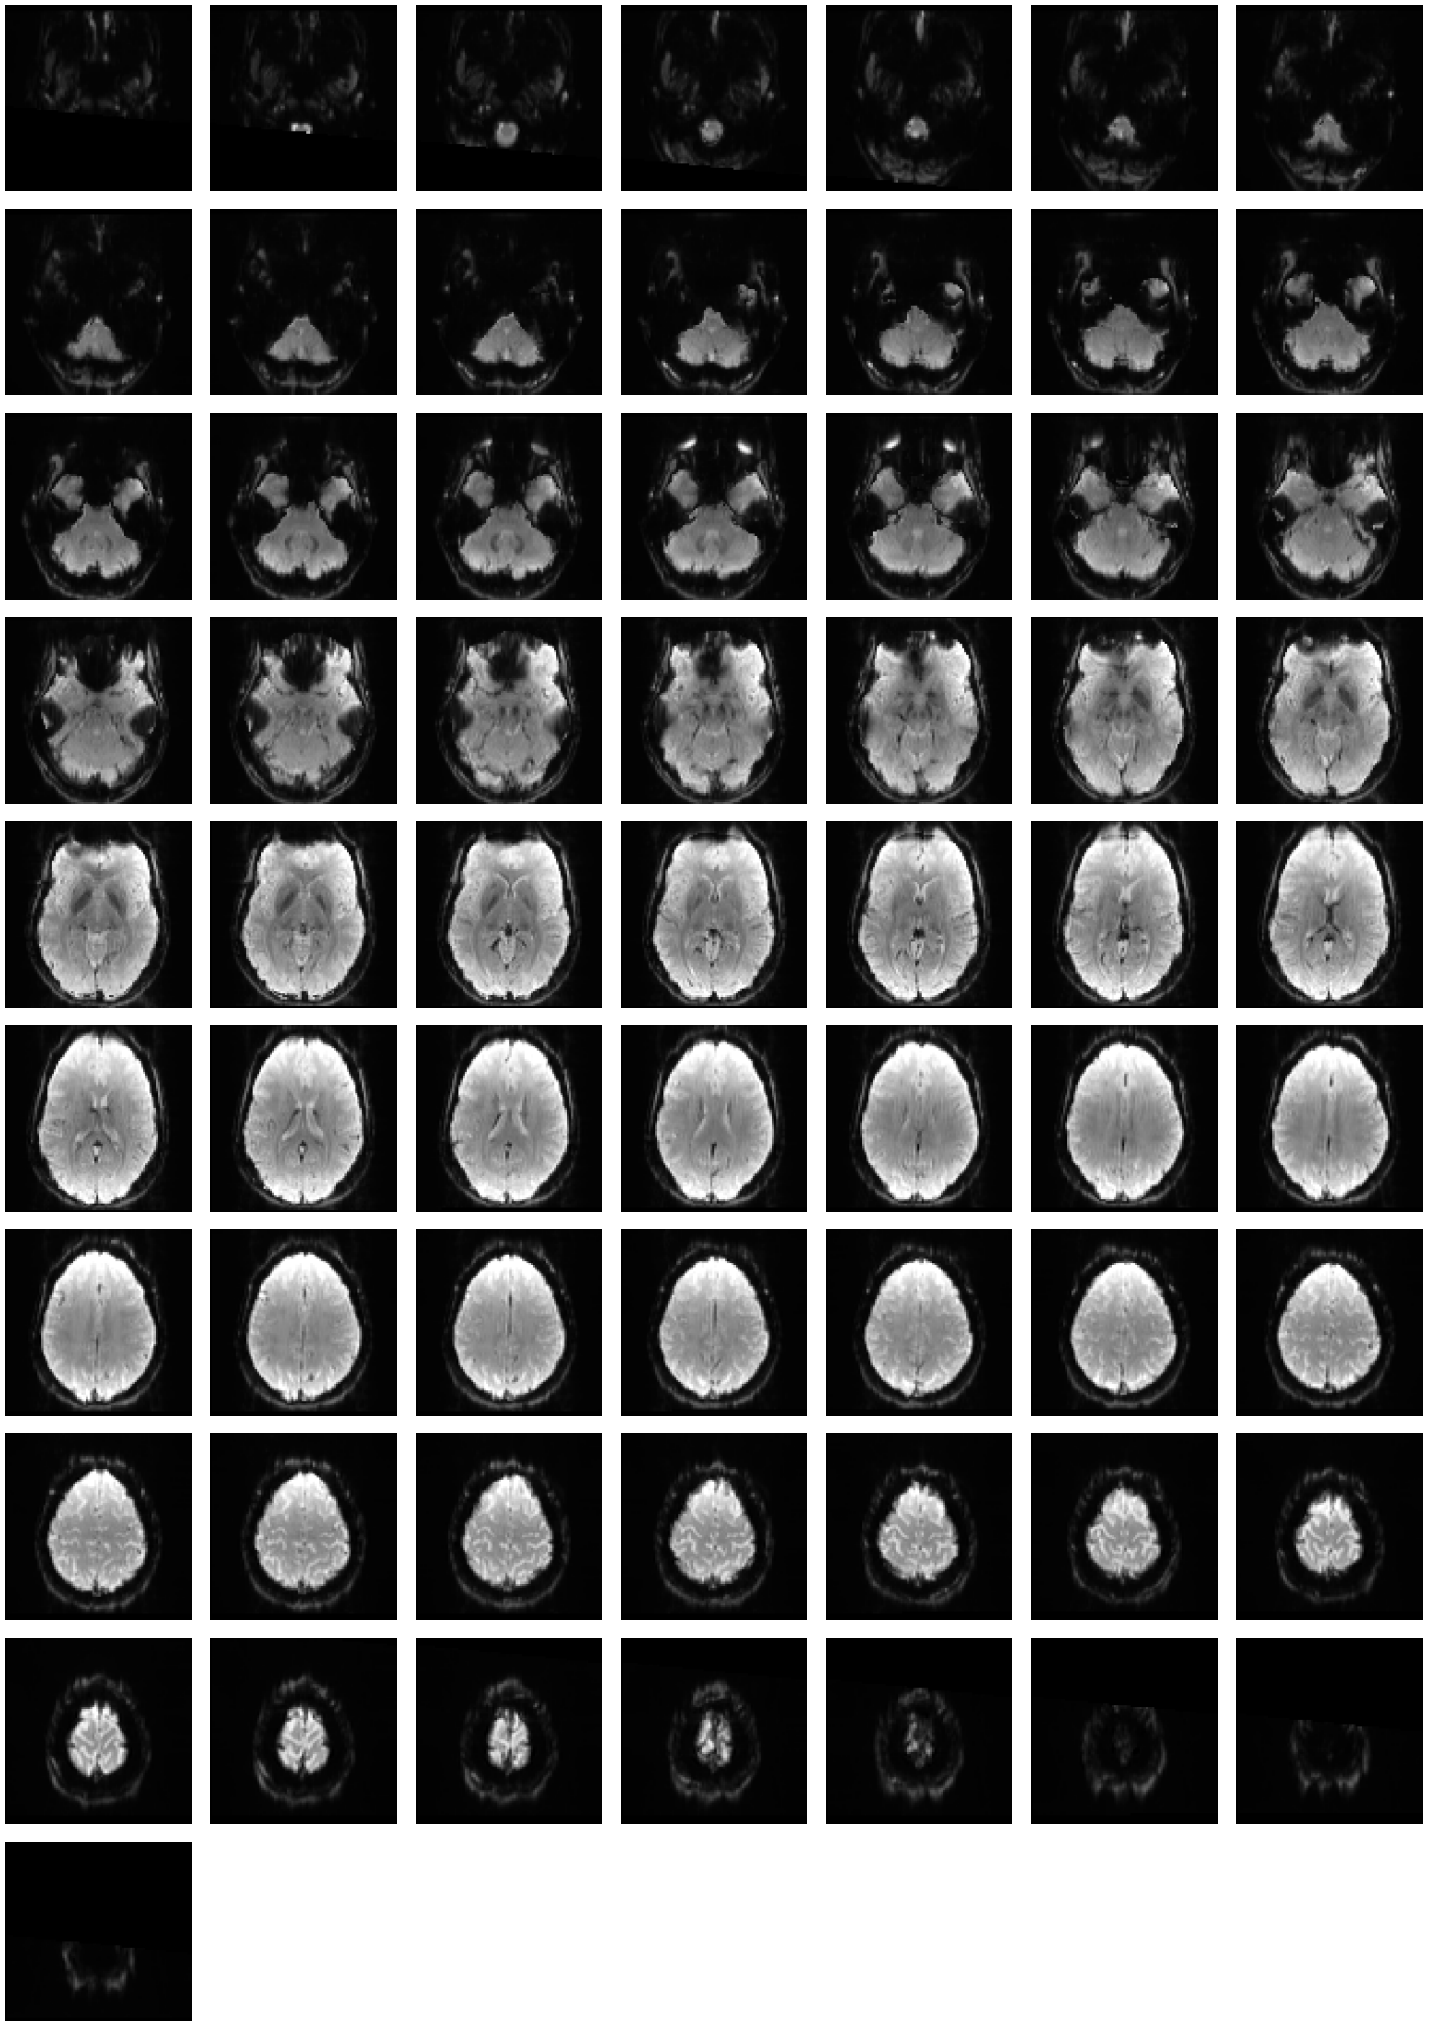

Mean EPI

Brain mask

tSNR

motion

fieldmap correction

coregistration