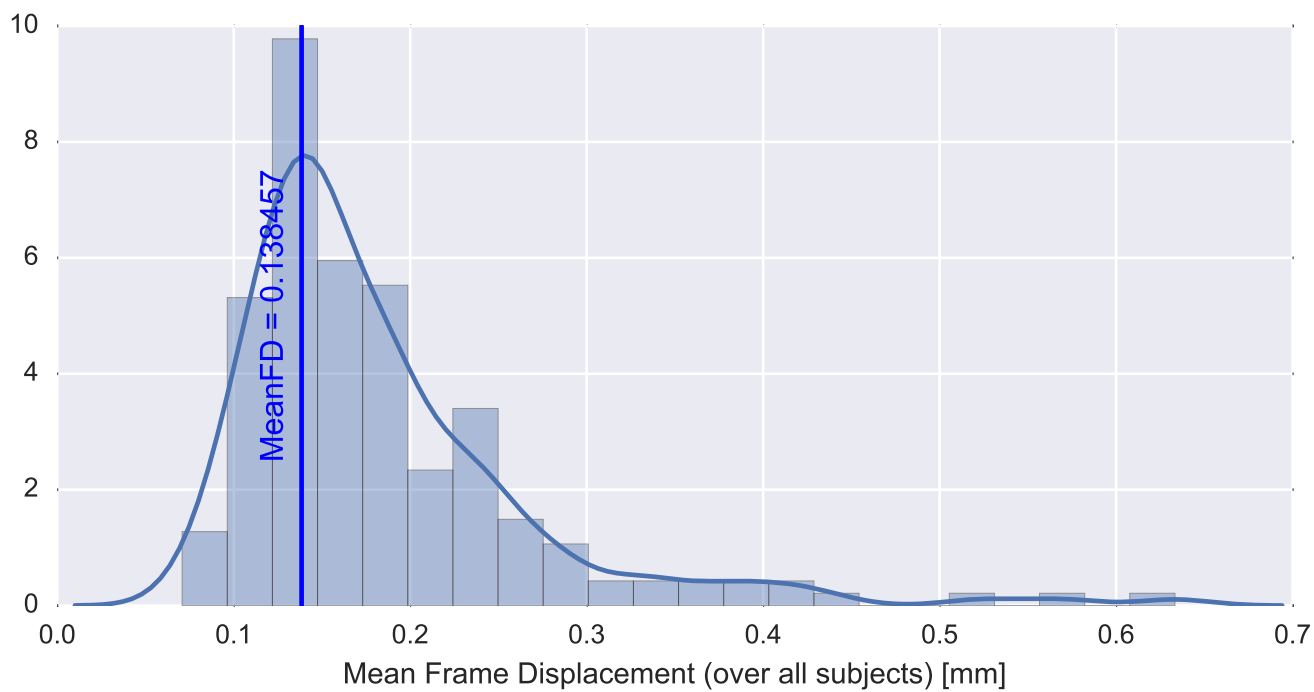

Mean EPI

Brain mask

tSNR

motion

fieldmap correction

coregistration