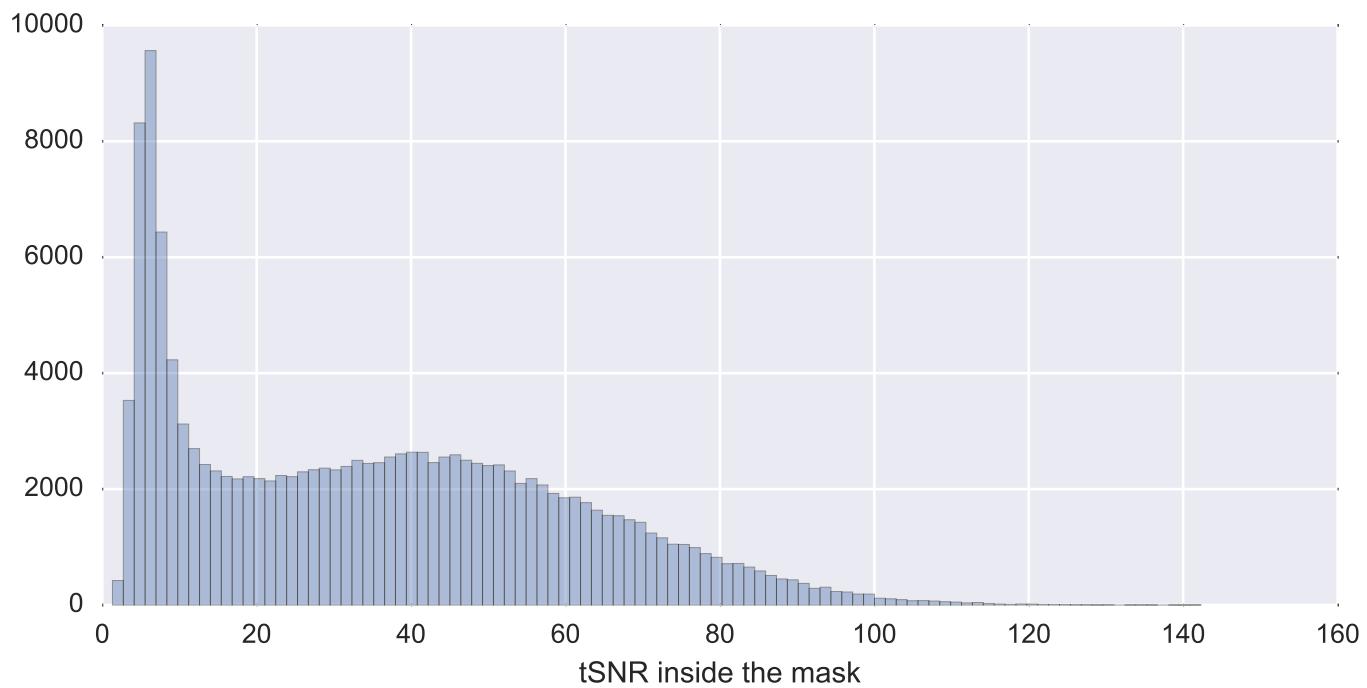

Mean EPI

Brain mask

tSNR

motion

fieldmap correction

coregistration