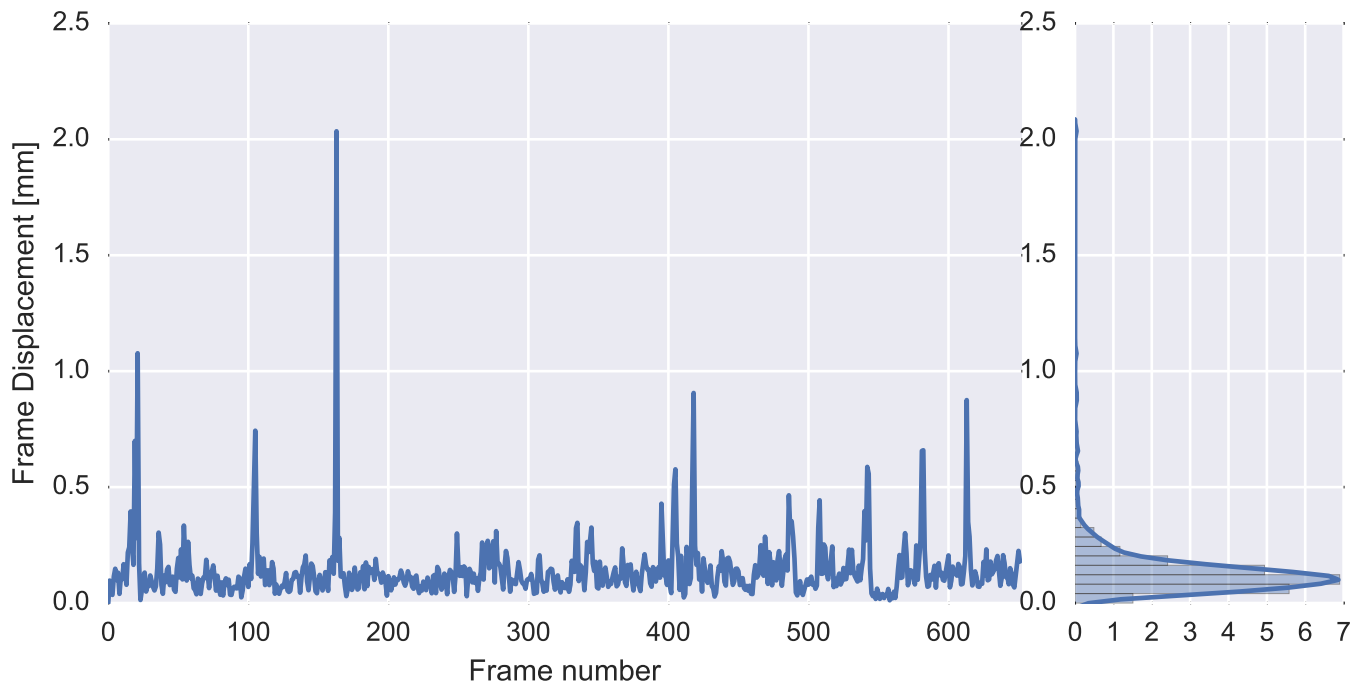

Mean EPI

Brain mask

tSNR

motion

fieldmap correction

coregistration