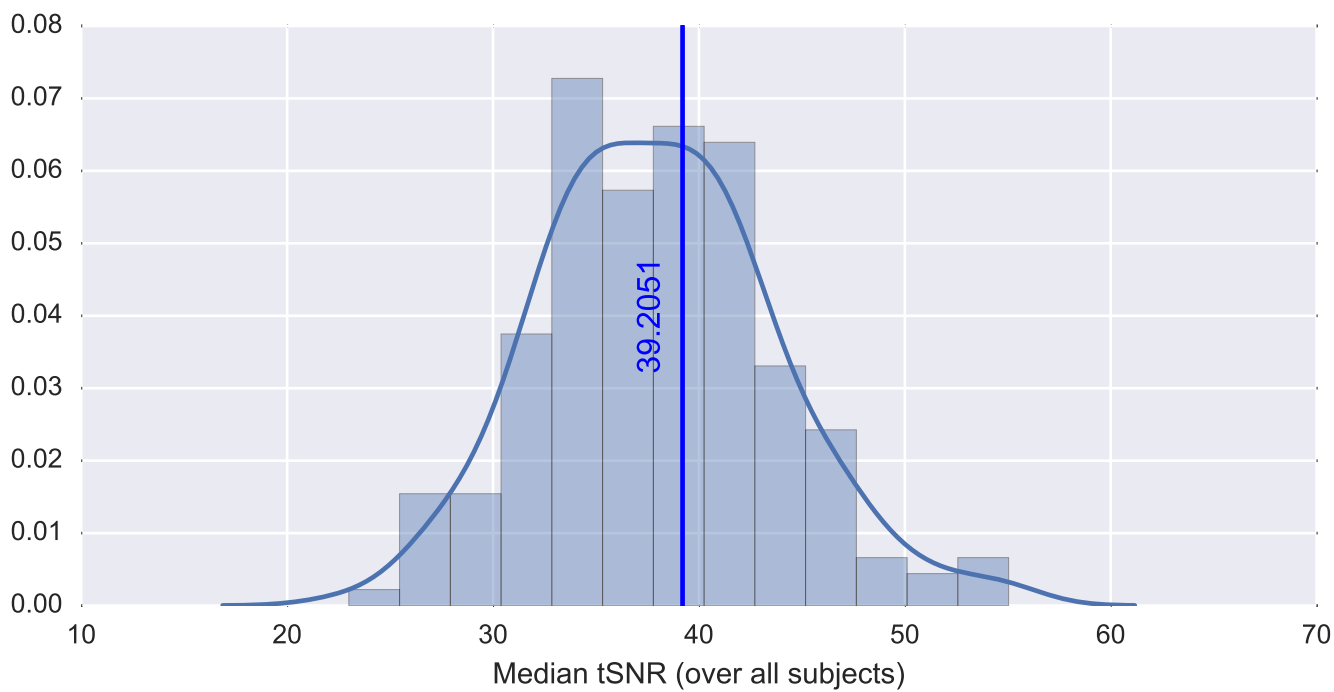

Mean EPI

Brain mask

tSNR

motion

fieldmap correction

coregistration