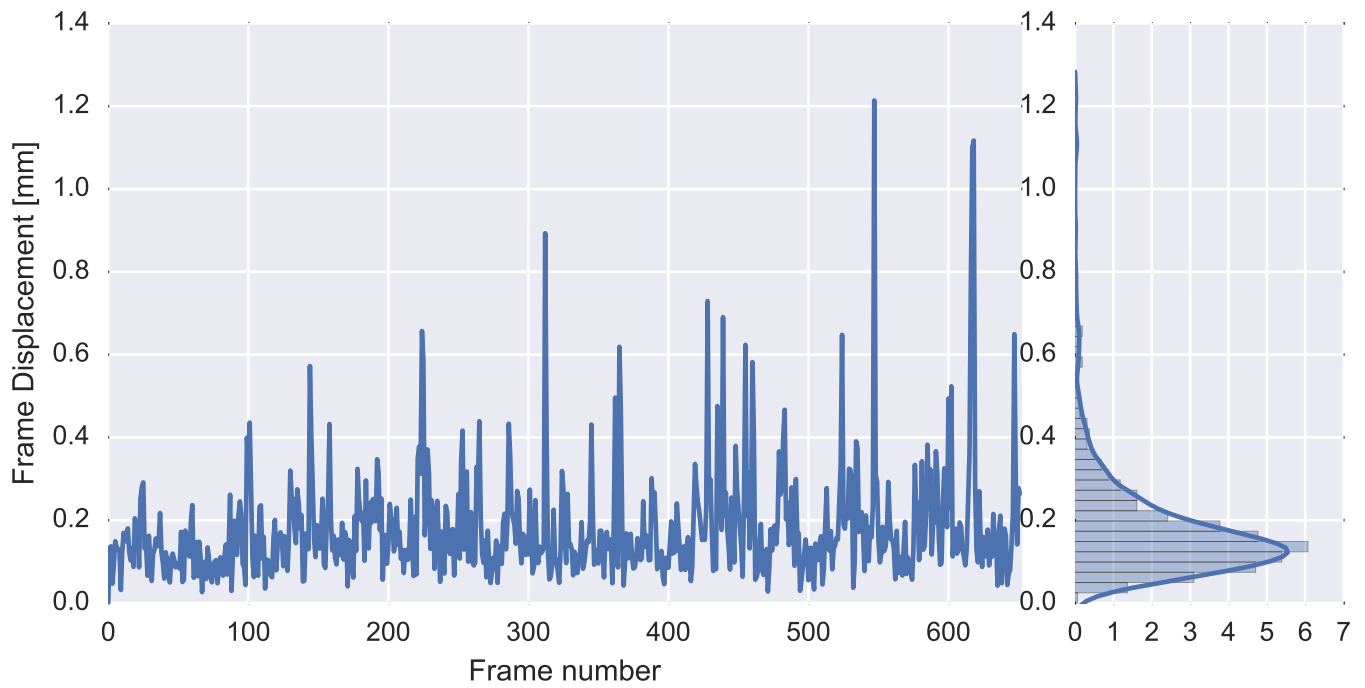

Mean EPI

Brain mask

tSNR

motion

fieldmap correction

coregistration