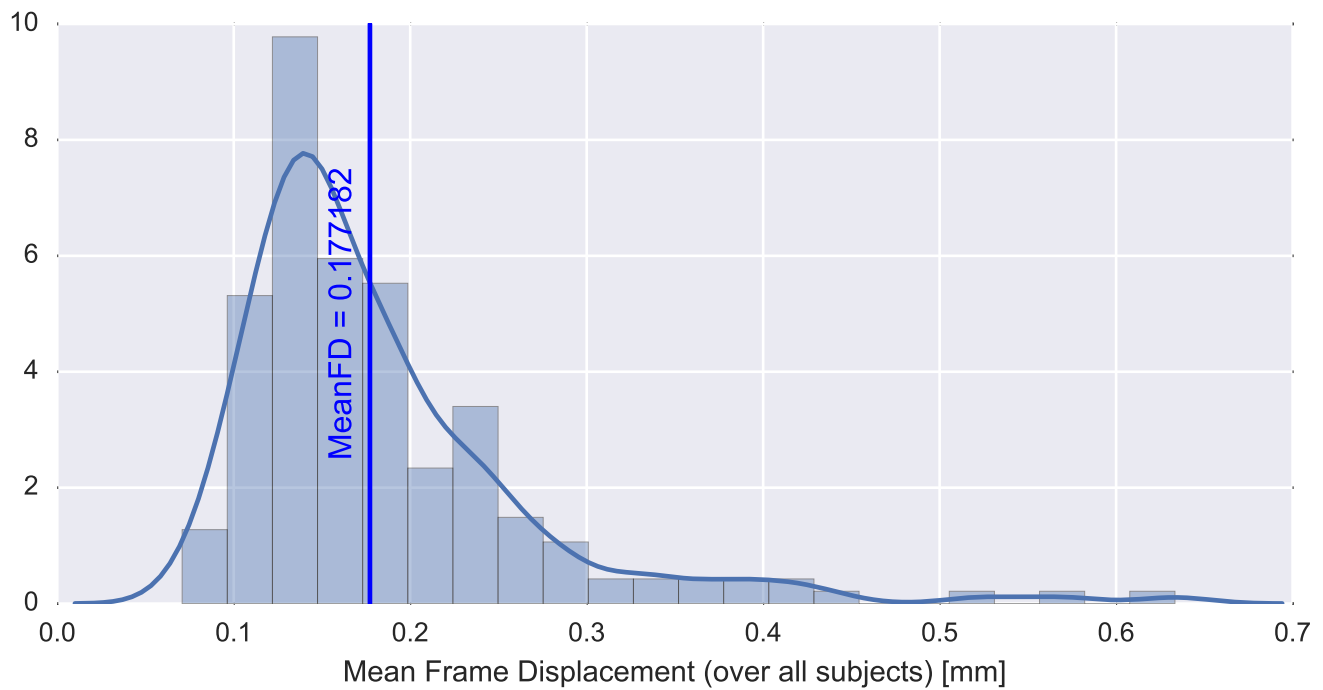

Mean EPI

Brain mask

tSNR

motion

fieldmap correction

coregistration