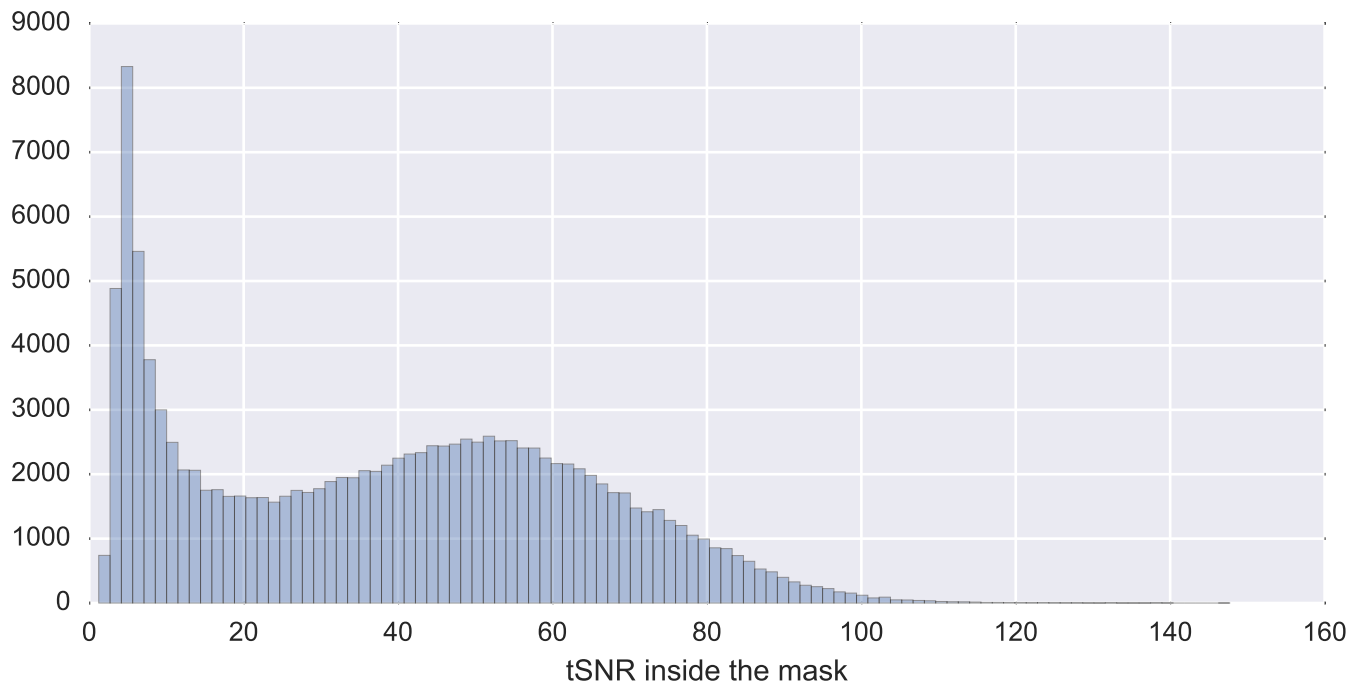

Mean EPI

Brain mask

tSNR

motion

fieldmap correction

coregistration