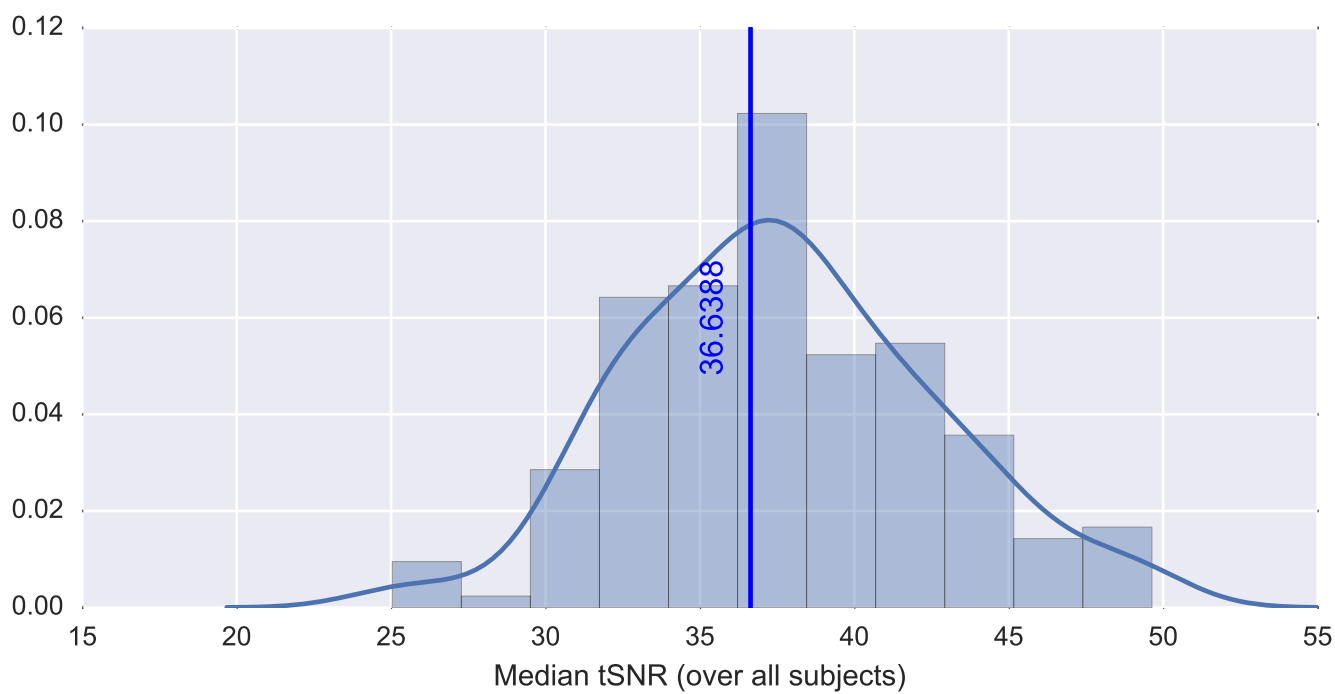

Mean EPI

Brain mask

tSNR

motion

fieldmap correction

coregistration