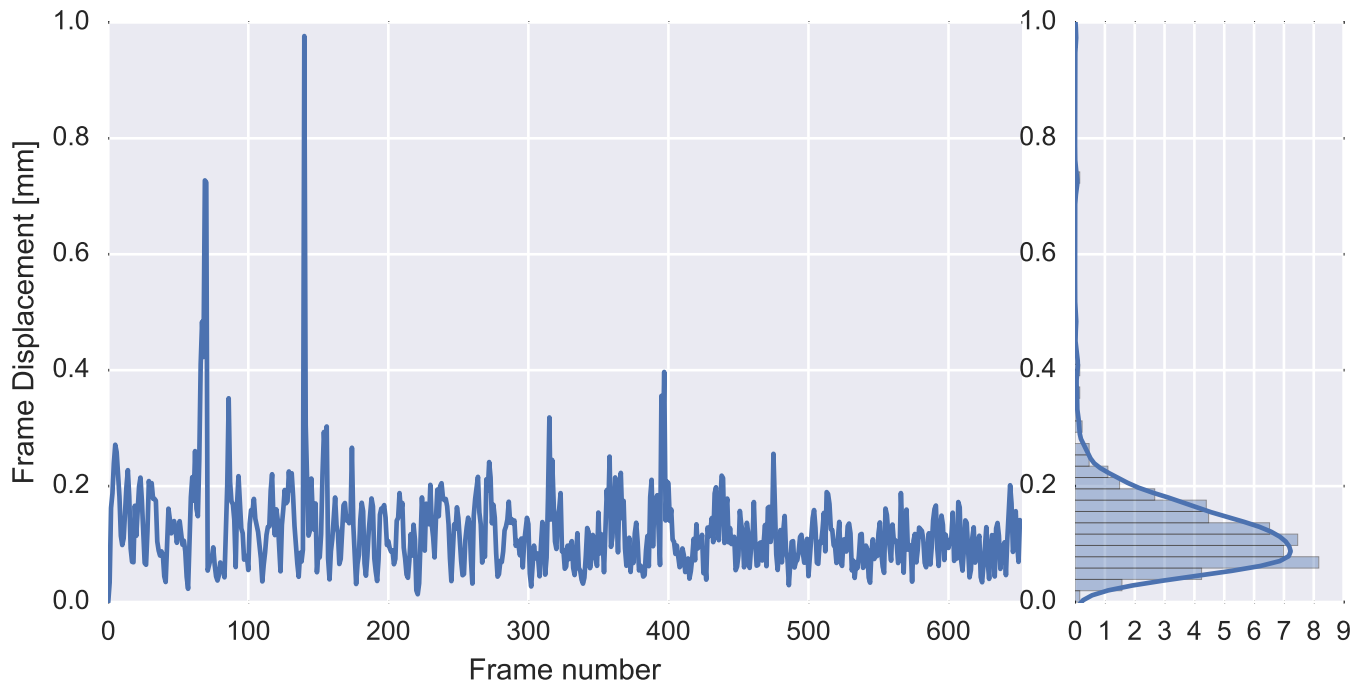

Mean EPI

Brain mask

tSNR

motion

fieldmap correction

coregistration