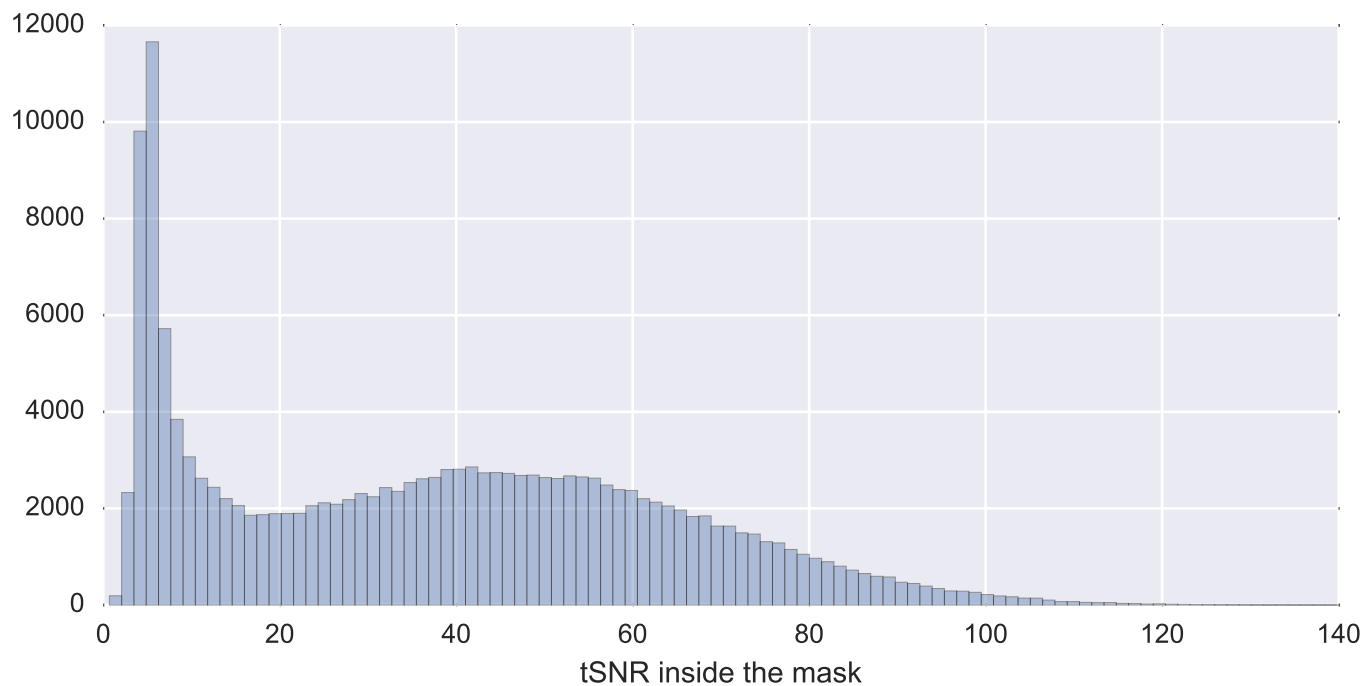

Mean EPI

Brain mask

tSNR

motion

fieldmap correction

coregistration