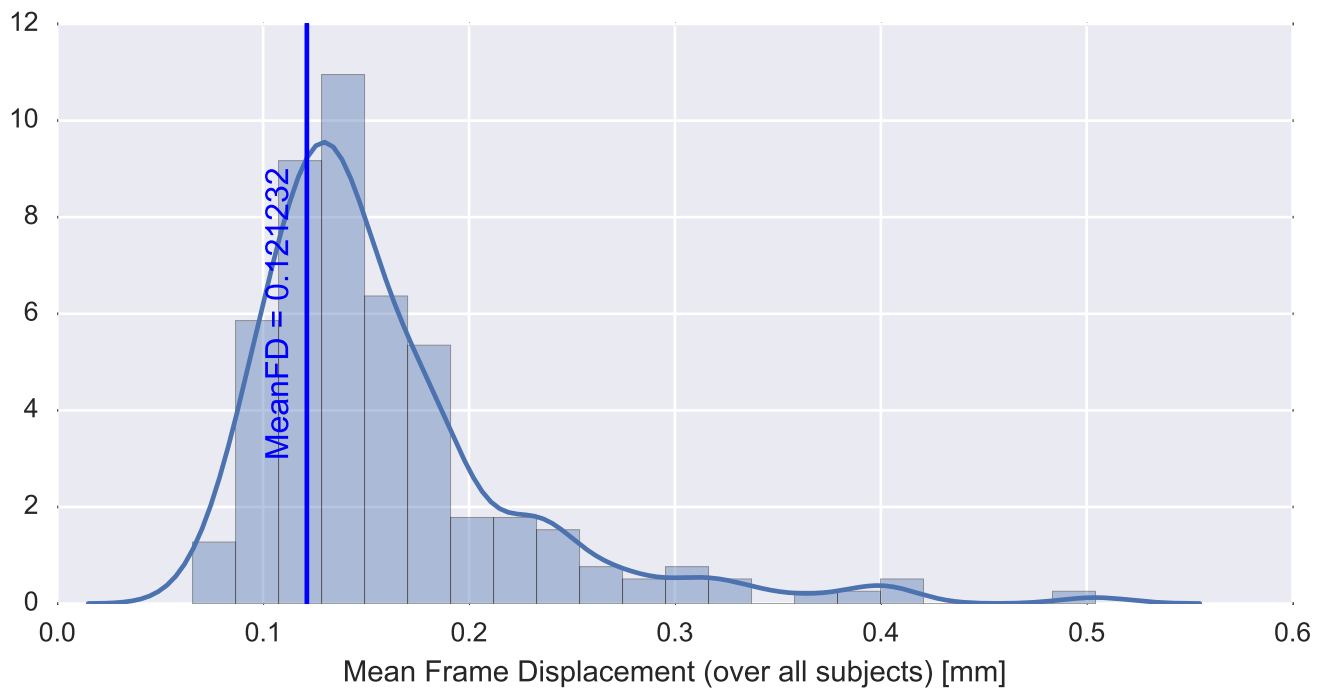

Mean EPI

Brain mask

tSNR

motion

fieldmap correction

coregistration