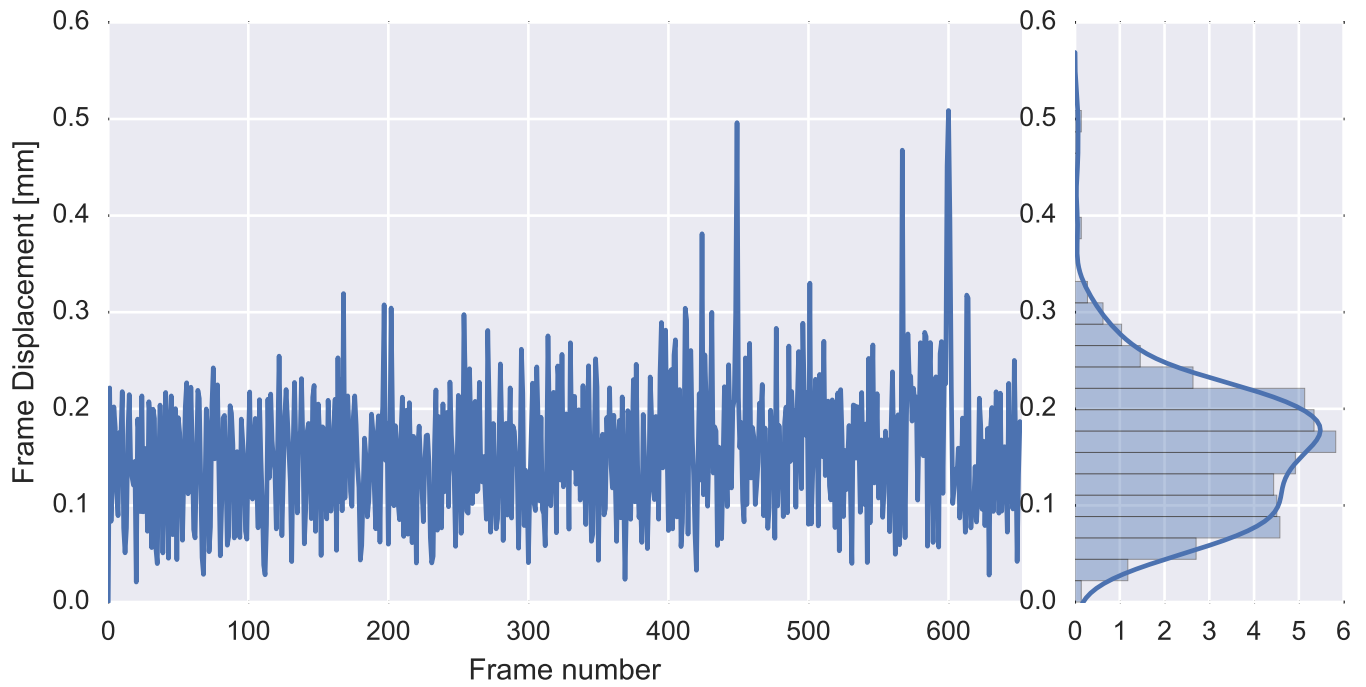

Mean EPI

Brain mask

tSNR

motion

fieldmap correction

coregistration