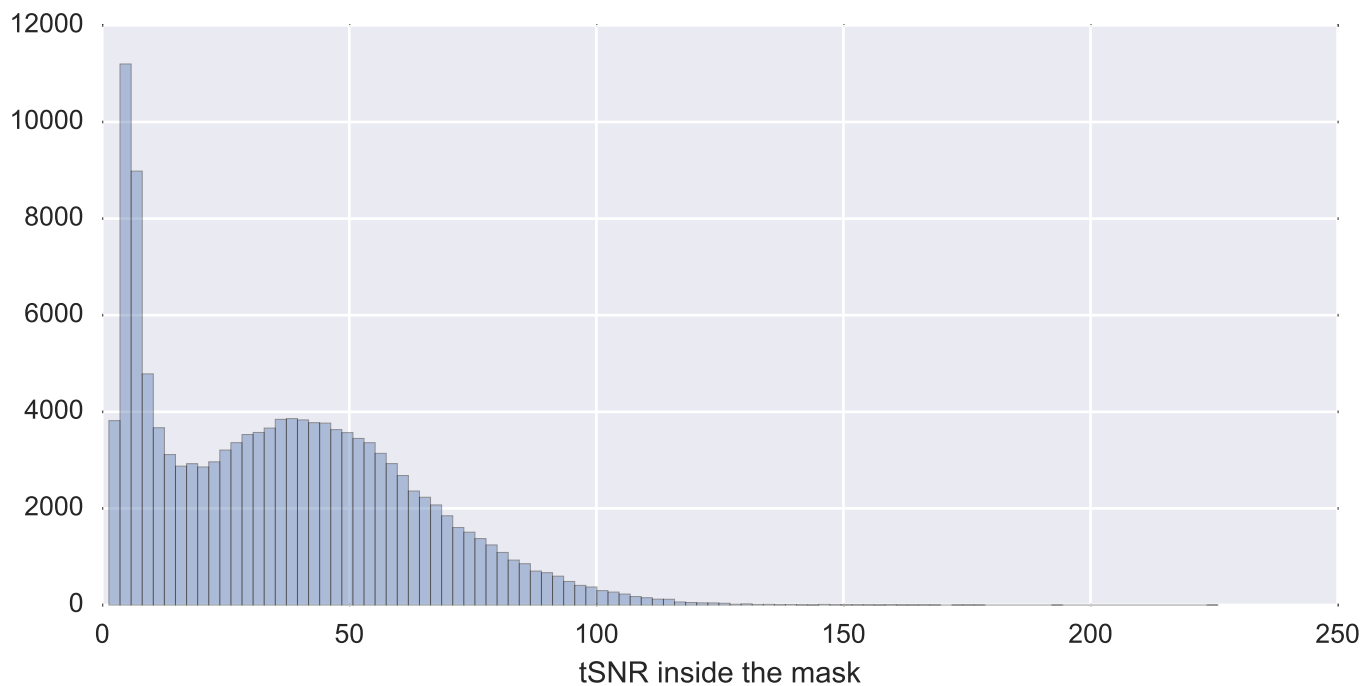

Mean EPI

Brain mask

tSNR

motion

fieldmap correction

coregistration