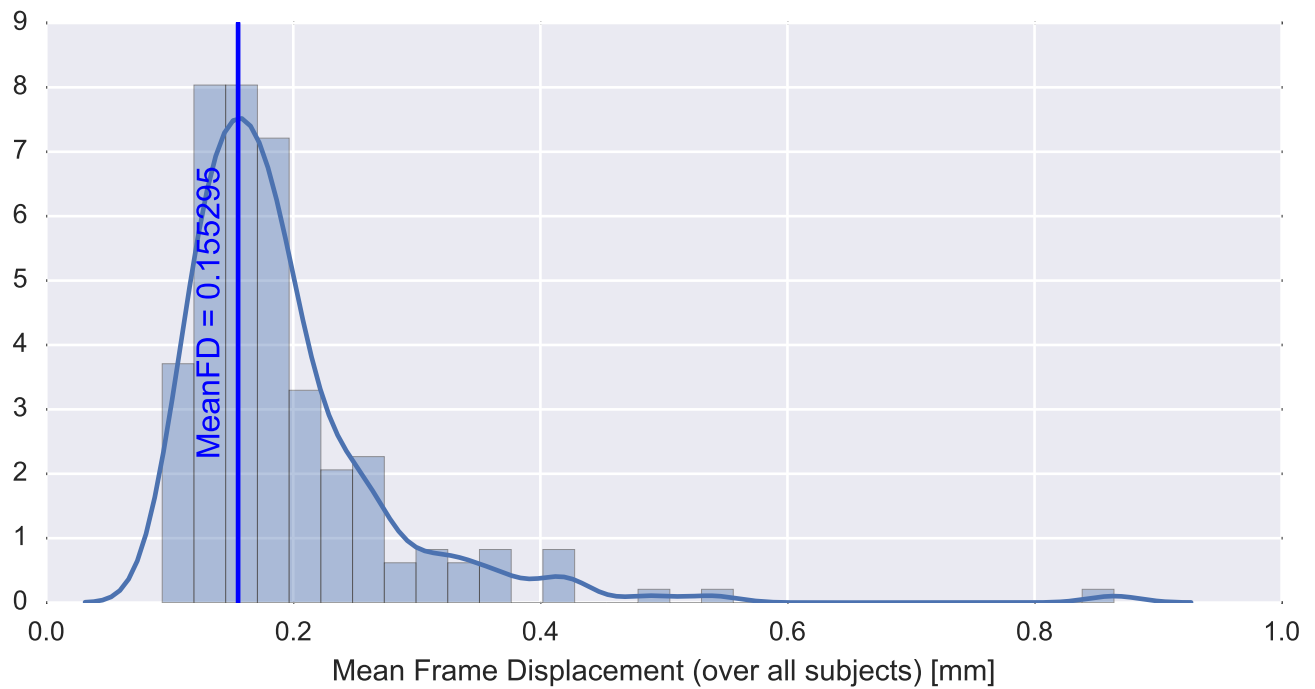

Mean EPI

Brain mask

tSNR

motion

fieldmap correction

coregistration