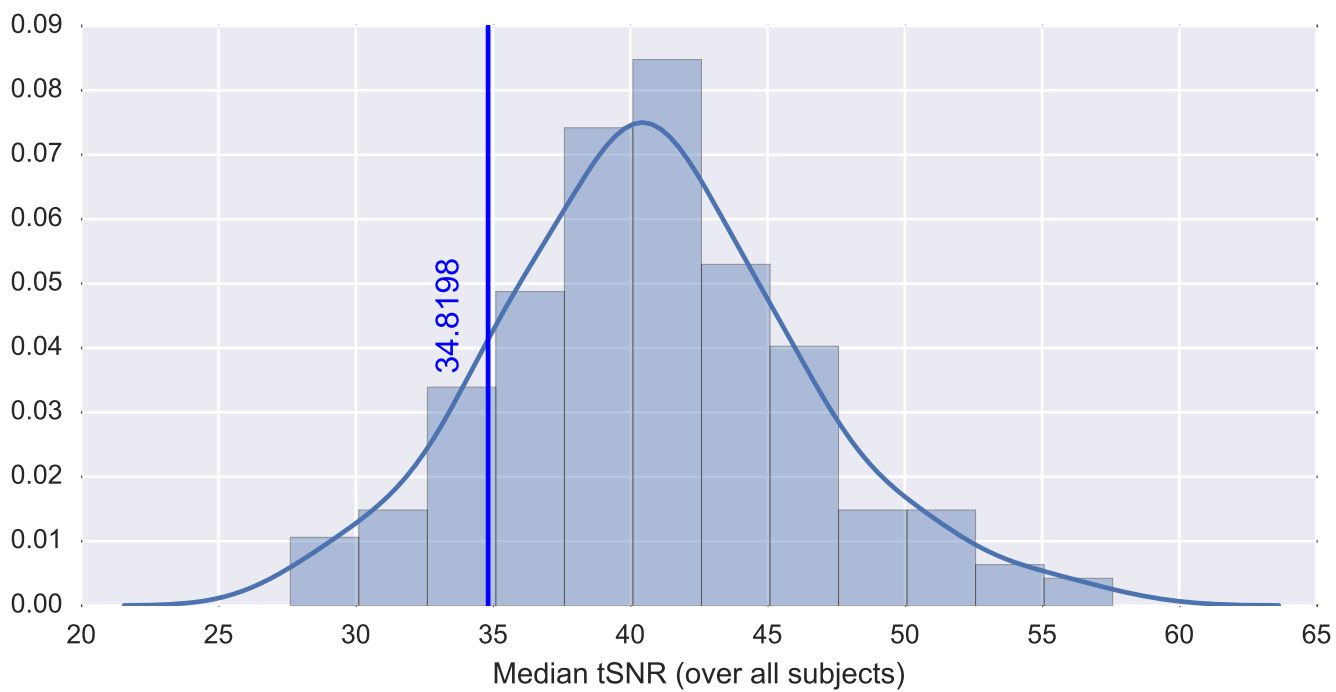

Mean EPI

Brain mask

tSNR

motion

fieldmap correction

coregistration