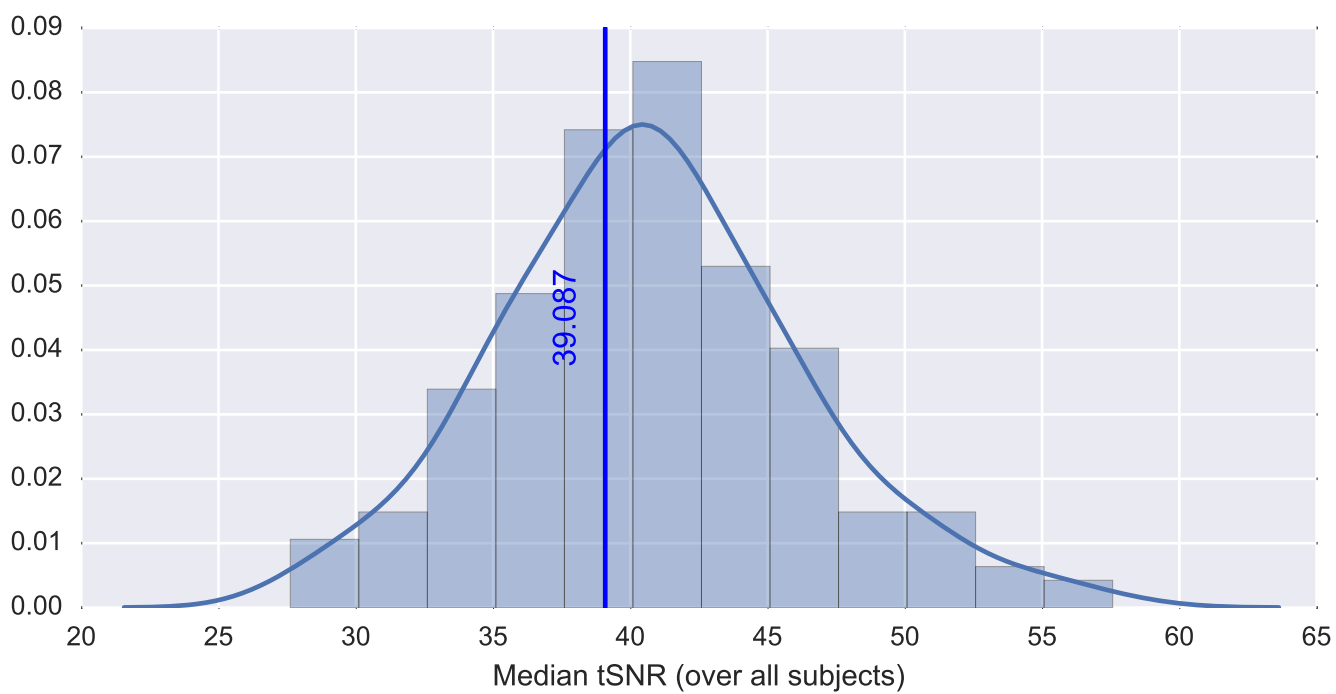

Mean EPI

Brain mask

tSNR

motion

fieldmap correction

coregistration