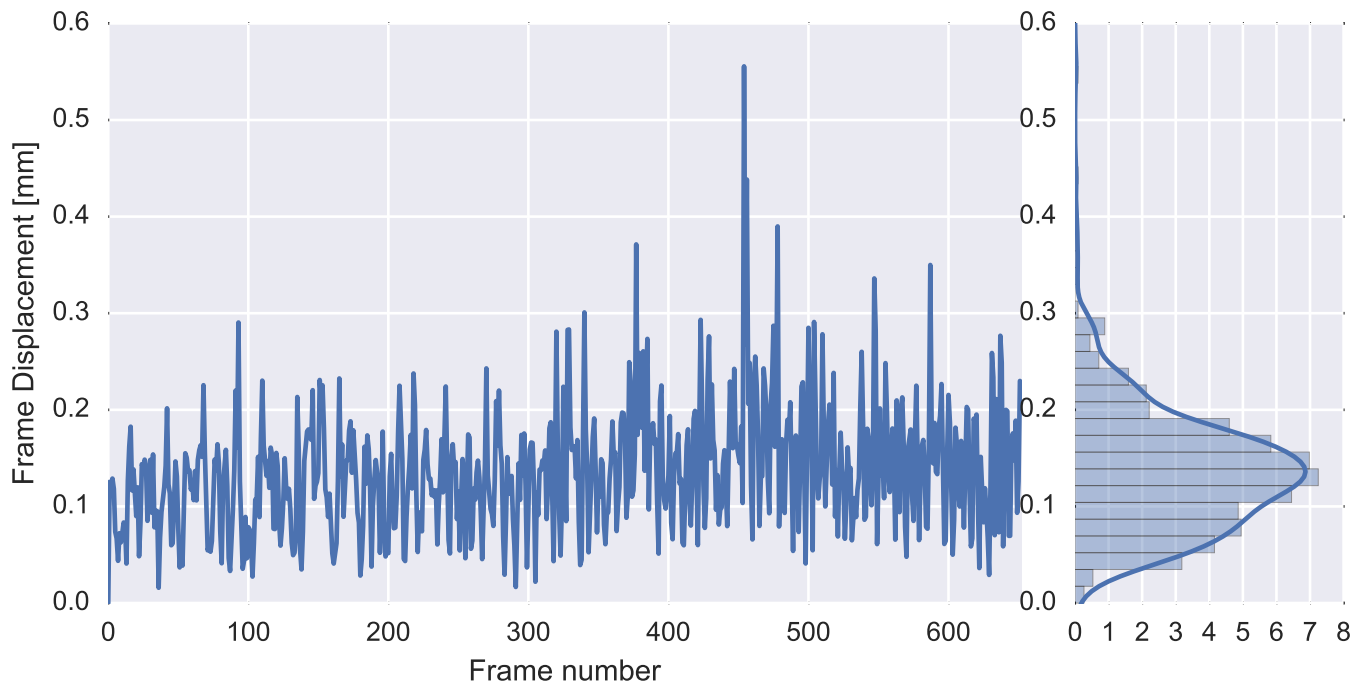

Mean EPI

Brain mask

tSNR

motion

fieldmap correction

coregistration