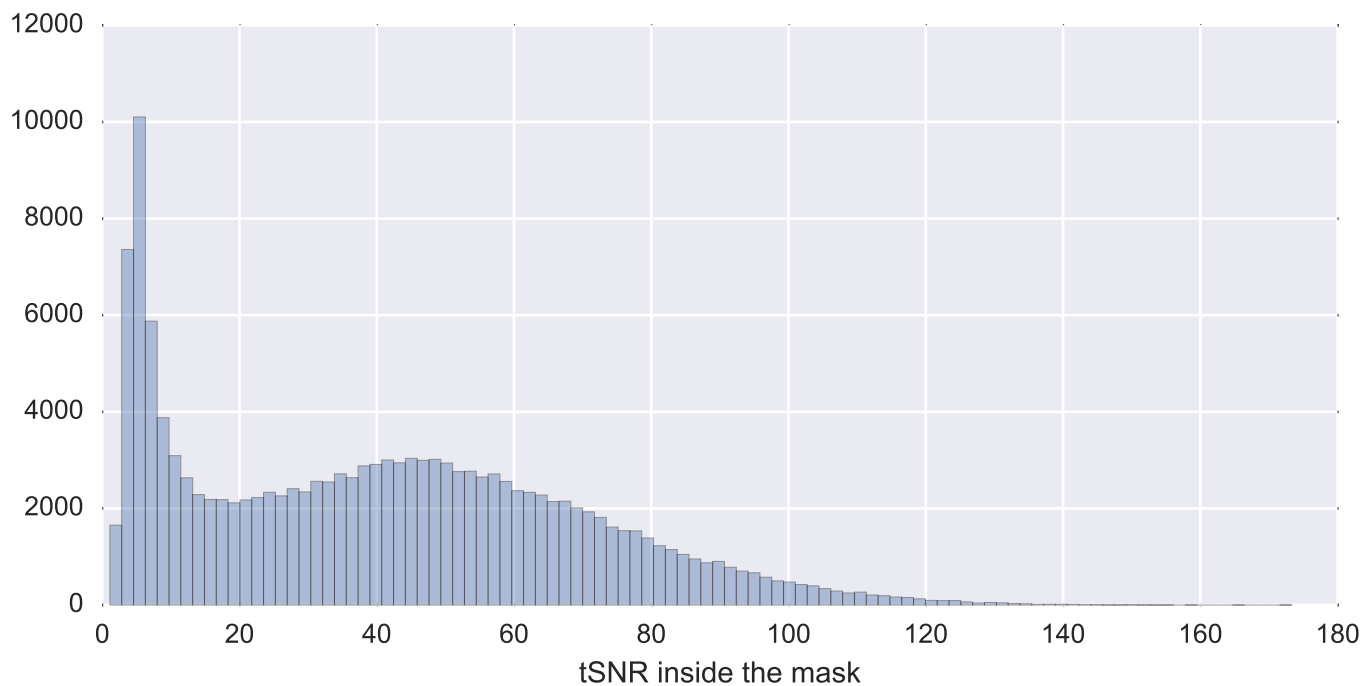

Mean EPI

Brain mask

tSNR

motion

fieldmap correction

coregistration