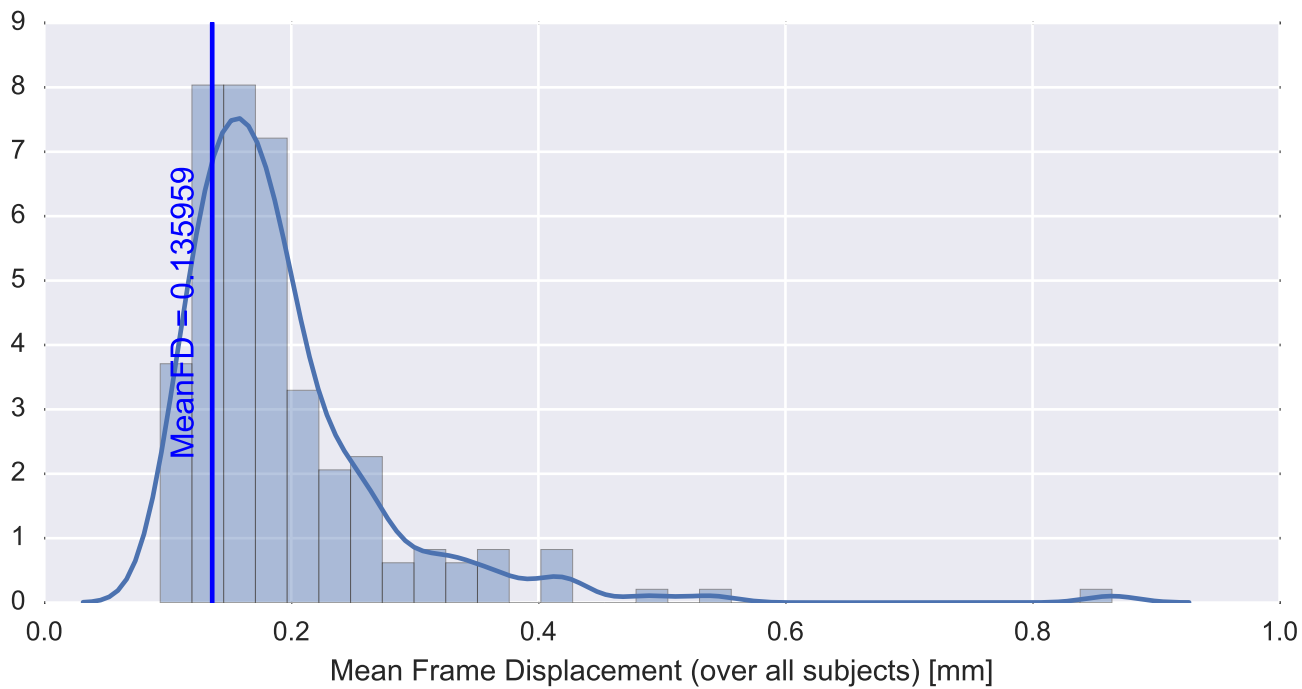

Mean EPI

Brain mask

tSNR

motion

fieldmap correction

coregistration