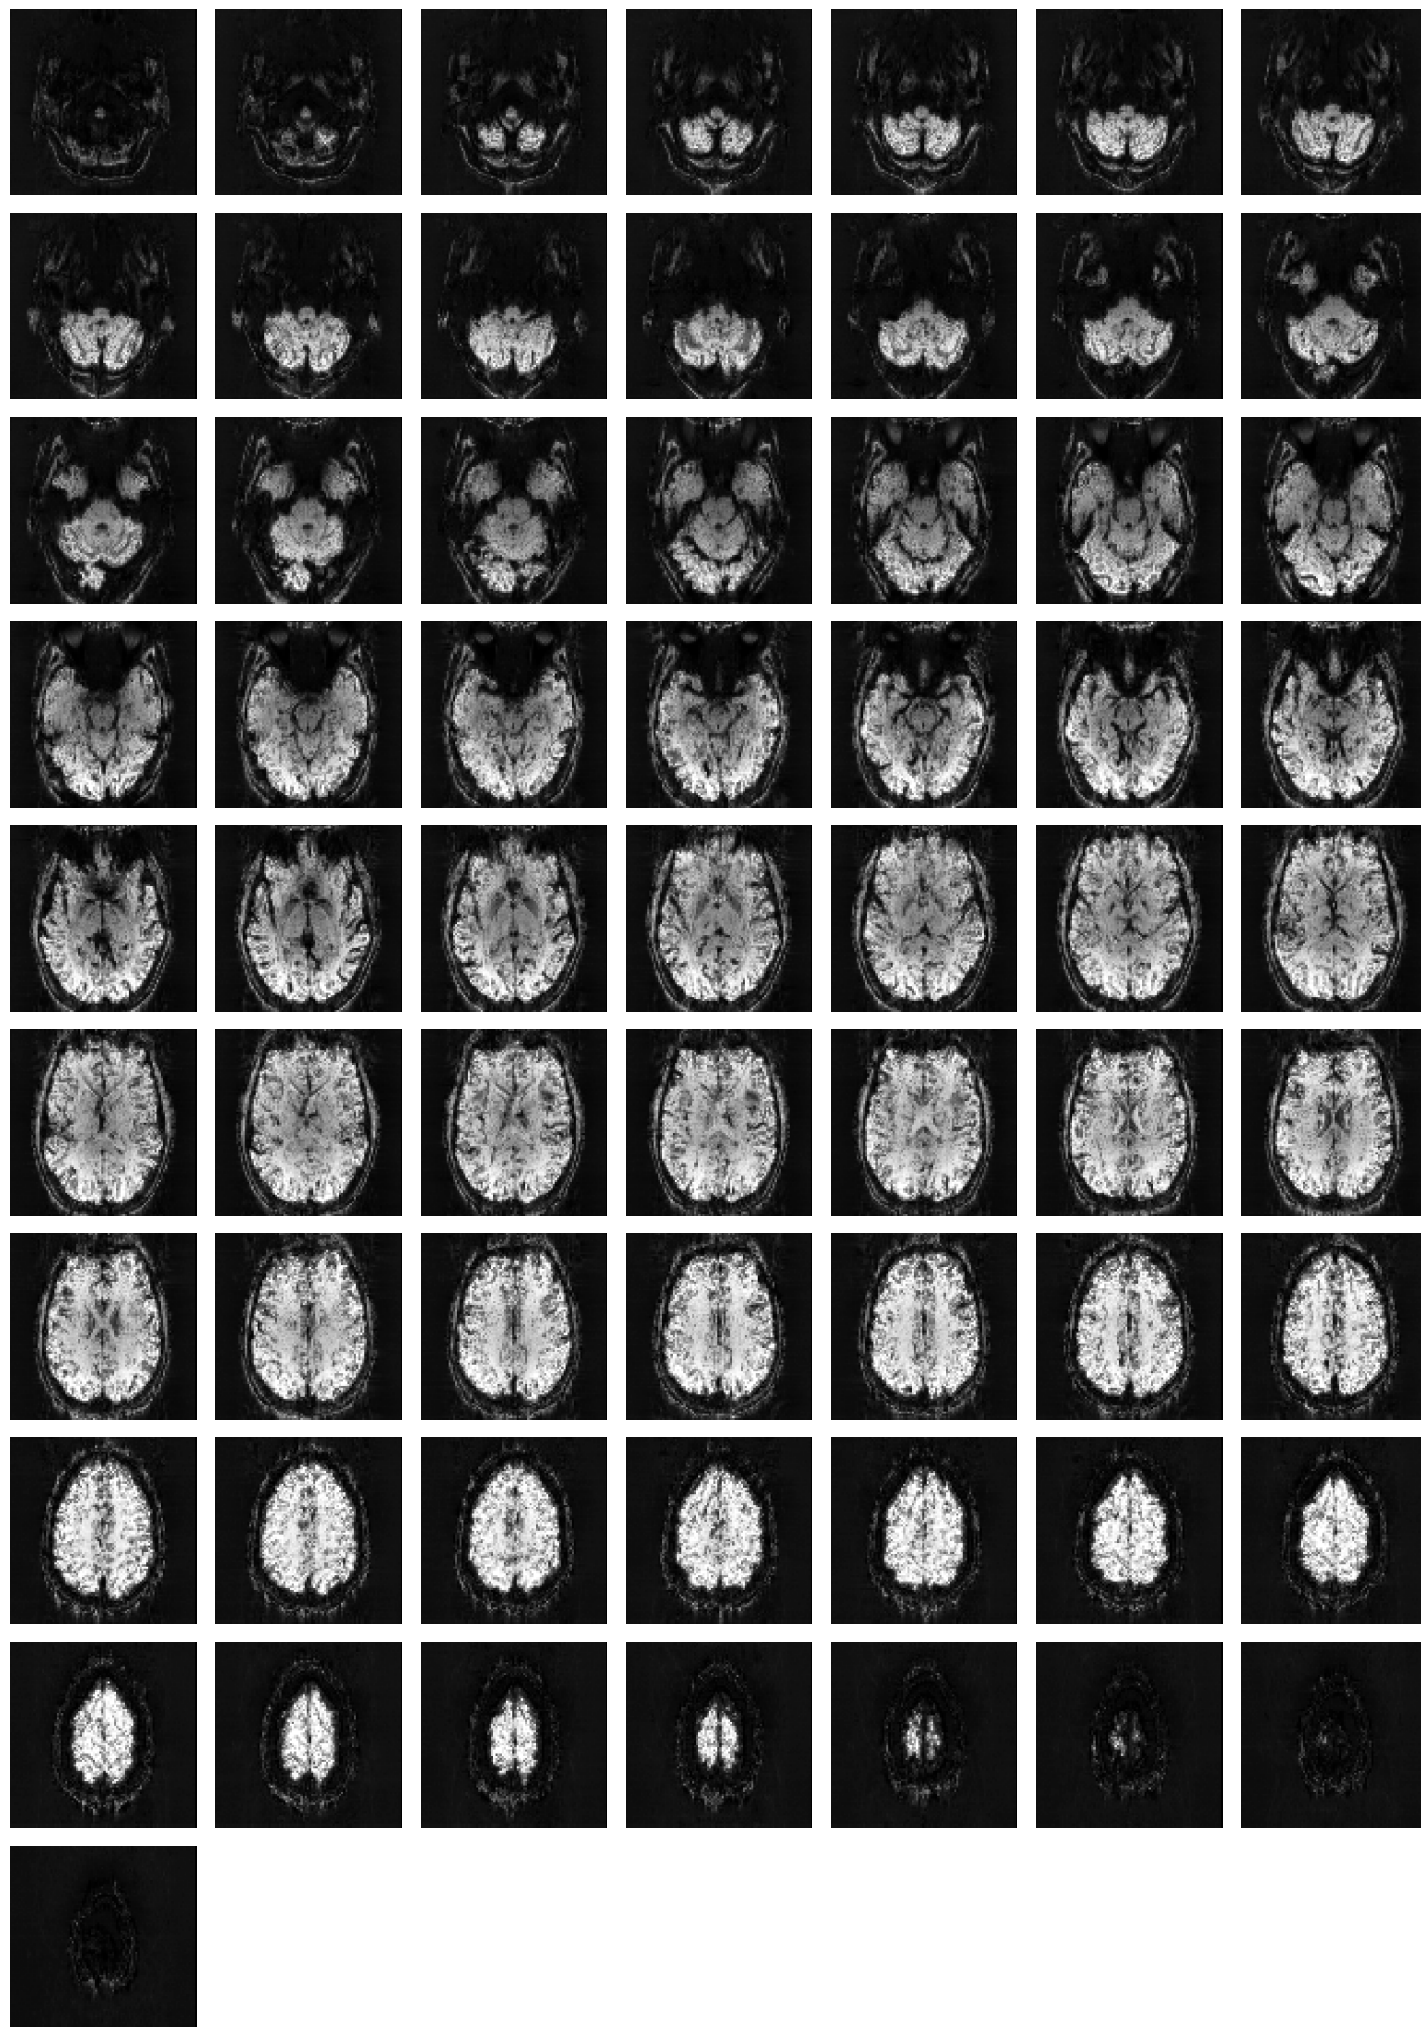

Mean EPI

Brain mask

tSNR

motion

fieldmap correction

coregistration