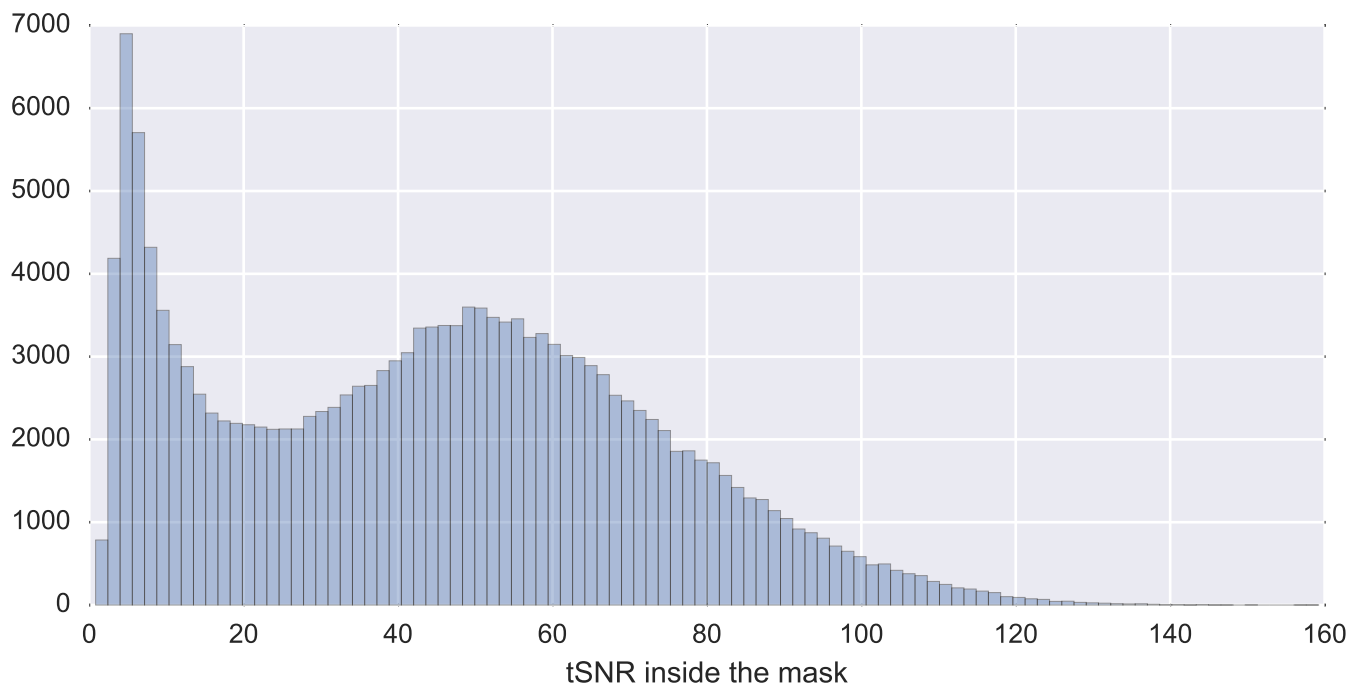

Mean EPI

Brain mask

tSNR

motion

fieldmap correction

coregistration