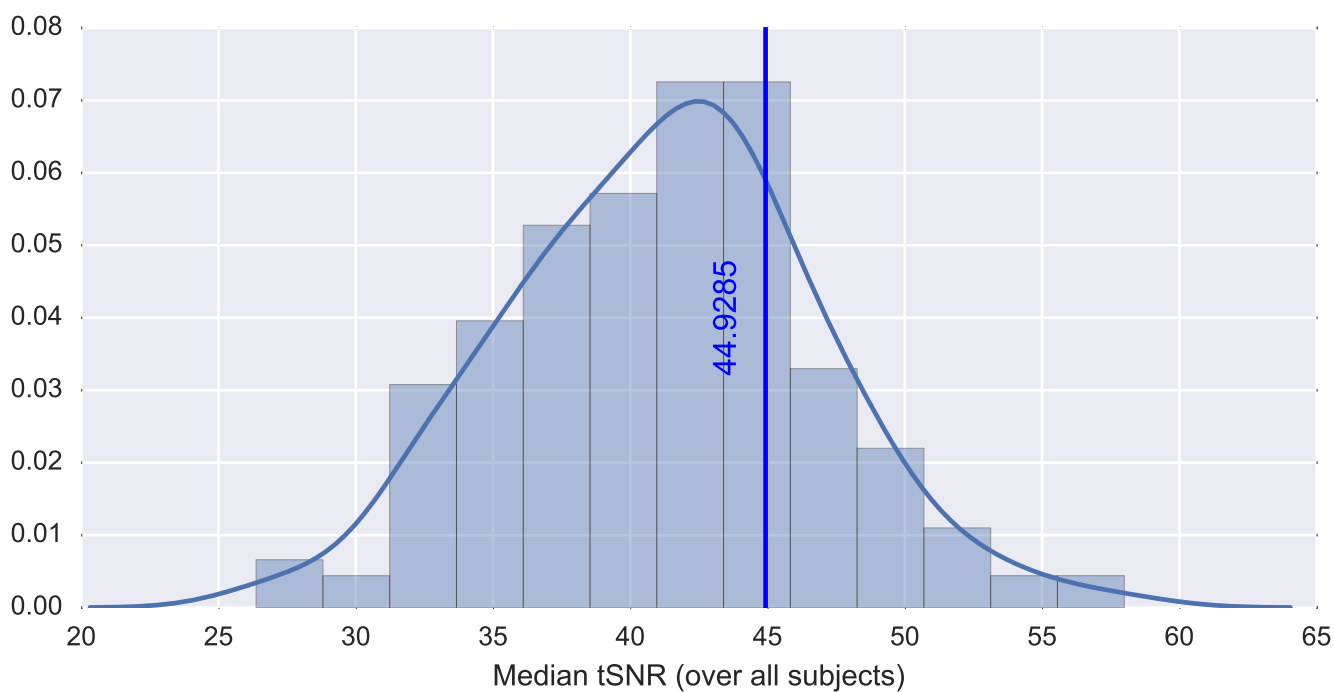

Mean EPI

Brain mask

tSNR

motion

fieldmap correction

coregistration