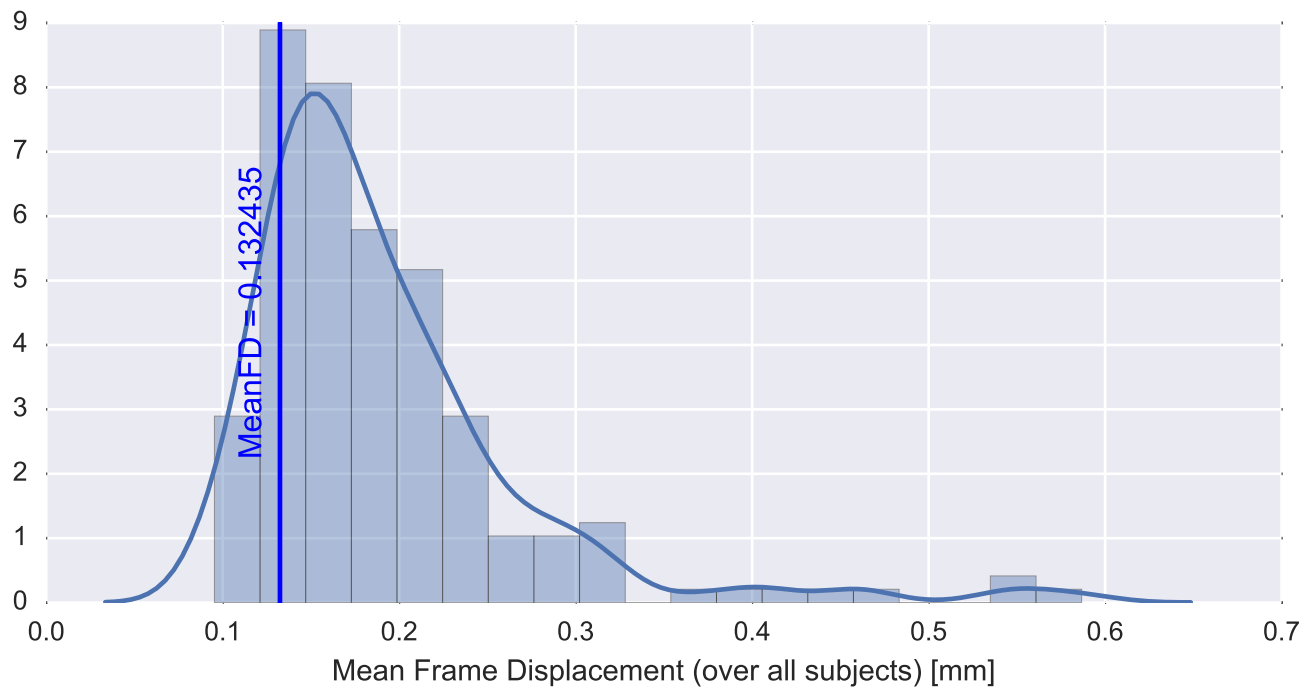

Mean EPI

Brain mask

tSNR

motion

fieldmap correction

coregistration