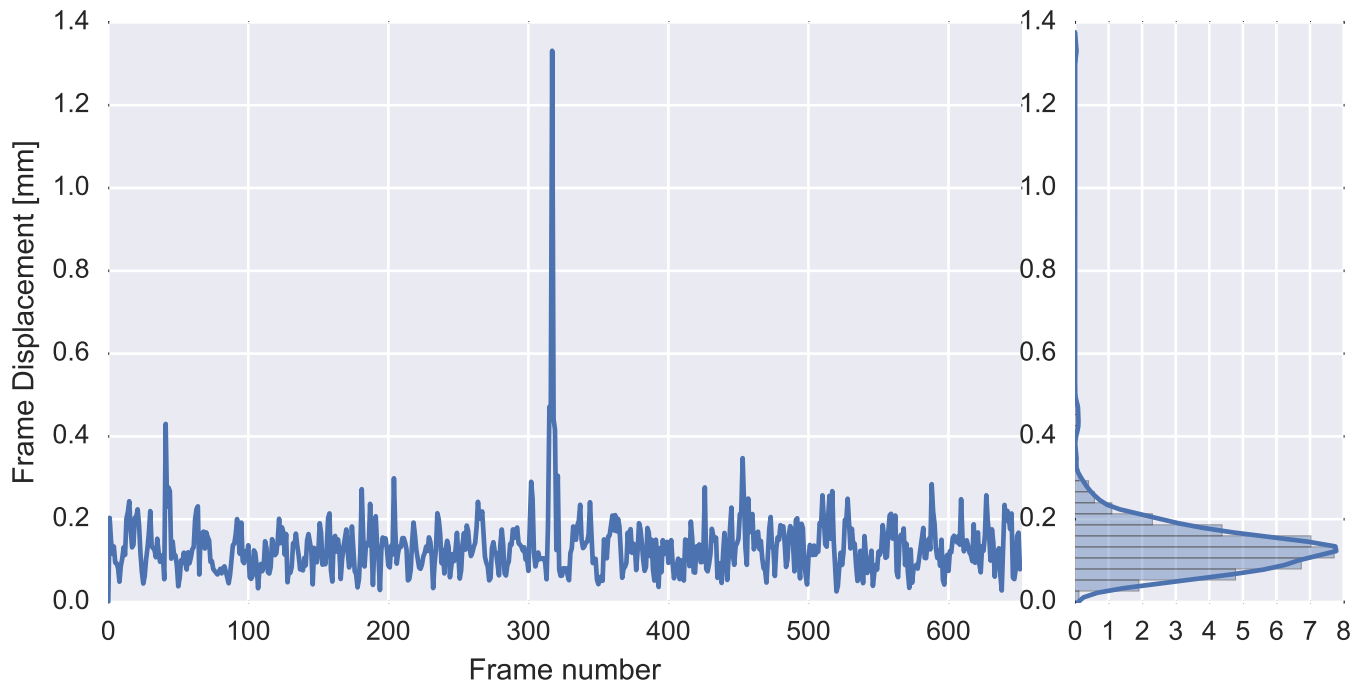

Mean EPI

Brain mask

tSNR

motion

fieldmap correction

coregistration