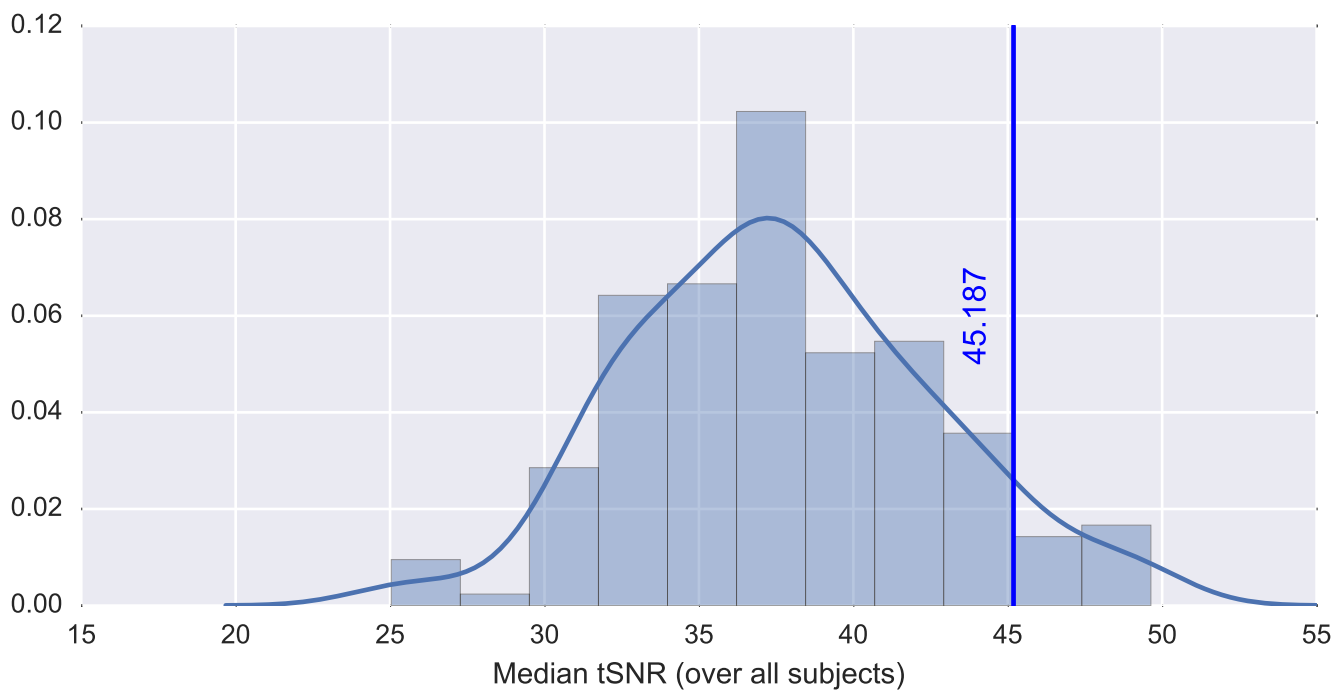

Mean EPI

Brain mask

tSNR

motion

fieldmap correction

coregistration