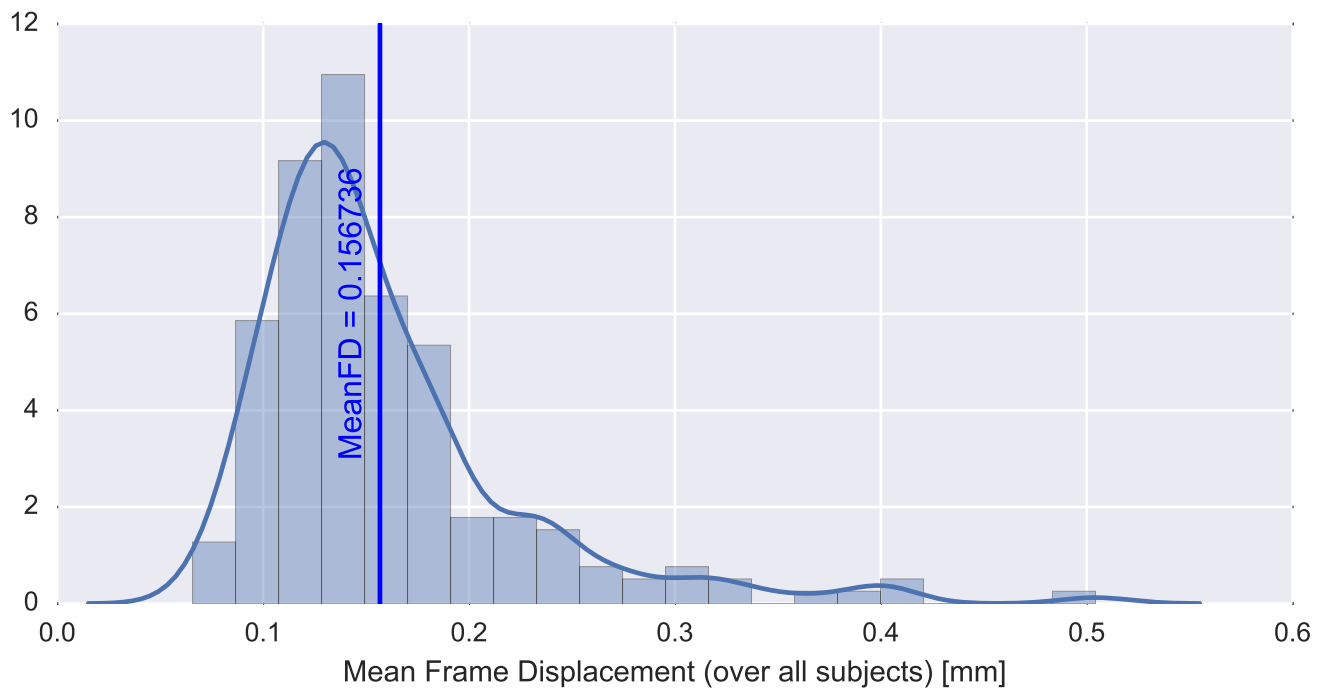

Mean EPI

Brain mask

tSNR

motion

fieldmap correction

coregistration