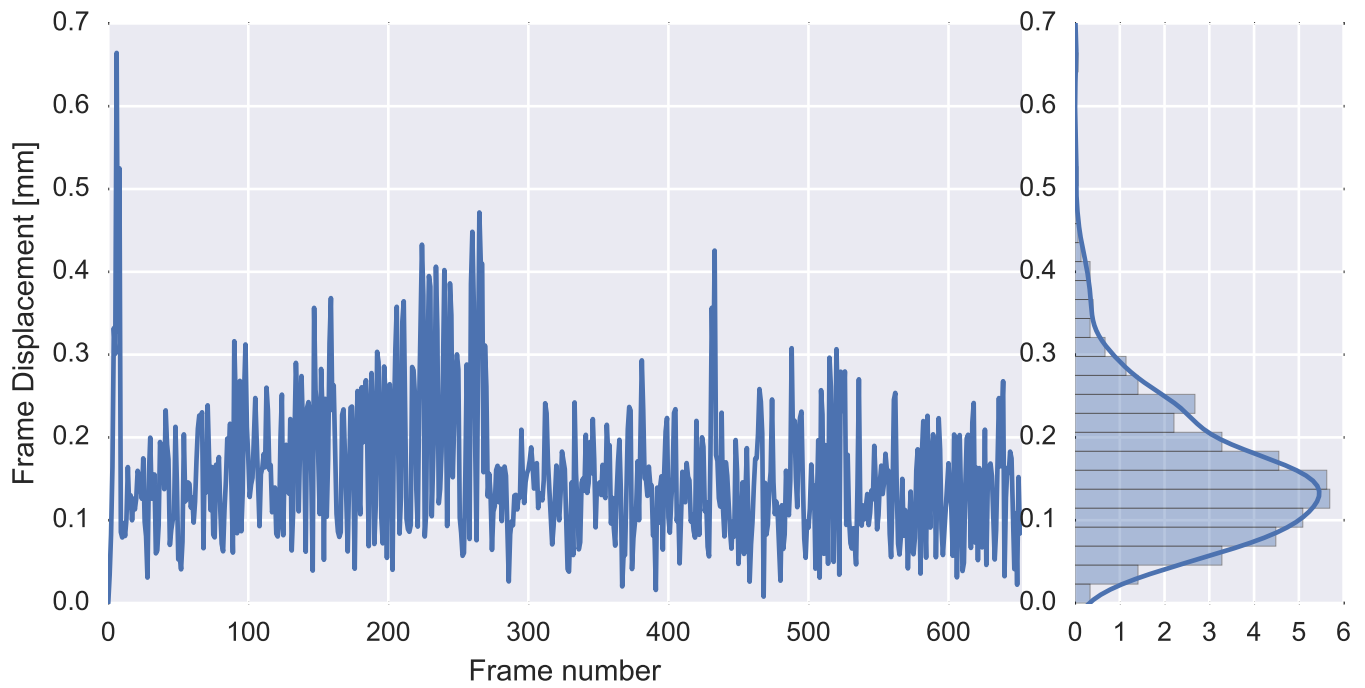

Mean EPI

Brain mask

tSNR

motion

fieldmap correction

coregistration