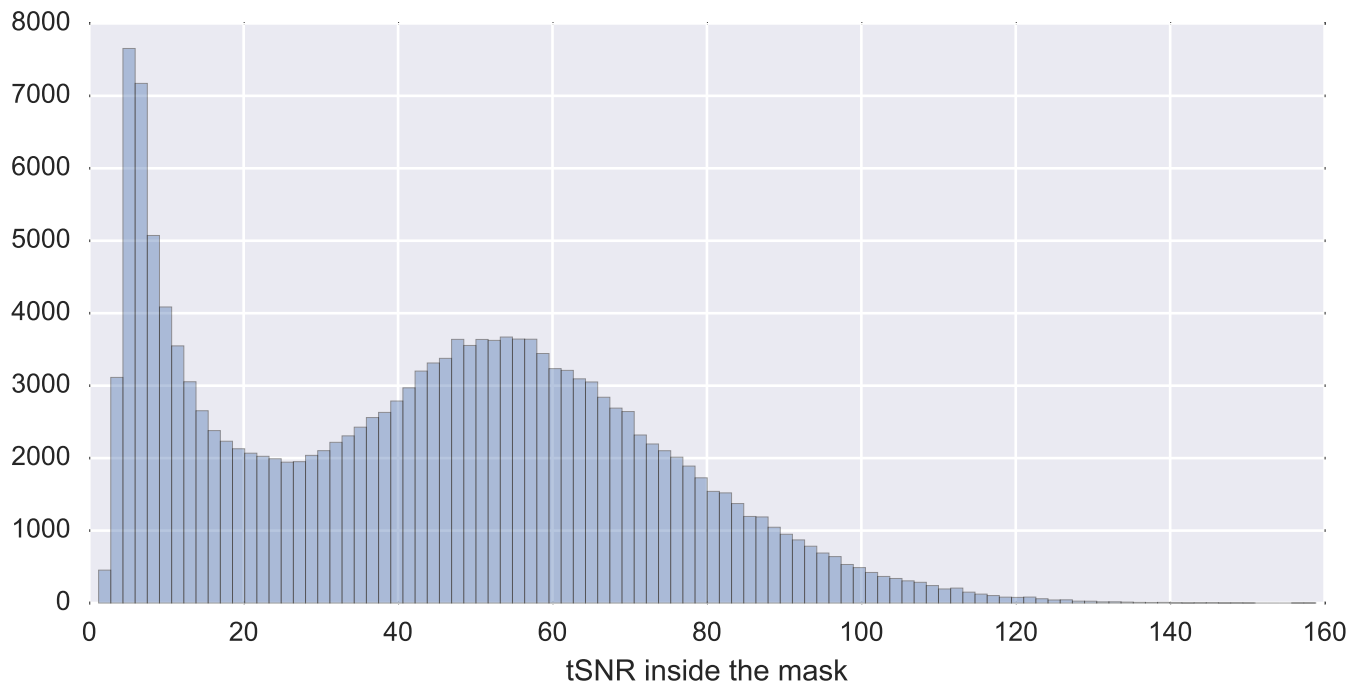

Mean EPI

Brain mask

tSNR

motion

fieldmap correction

coregistration